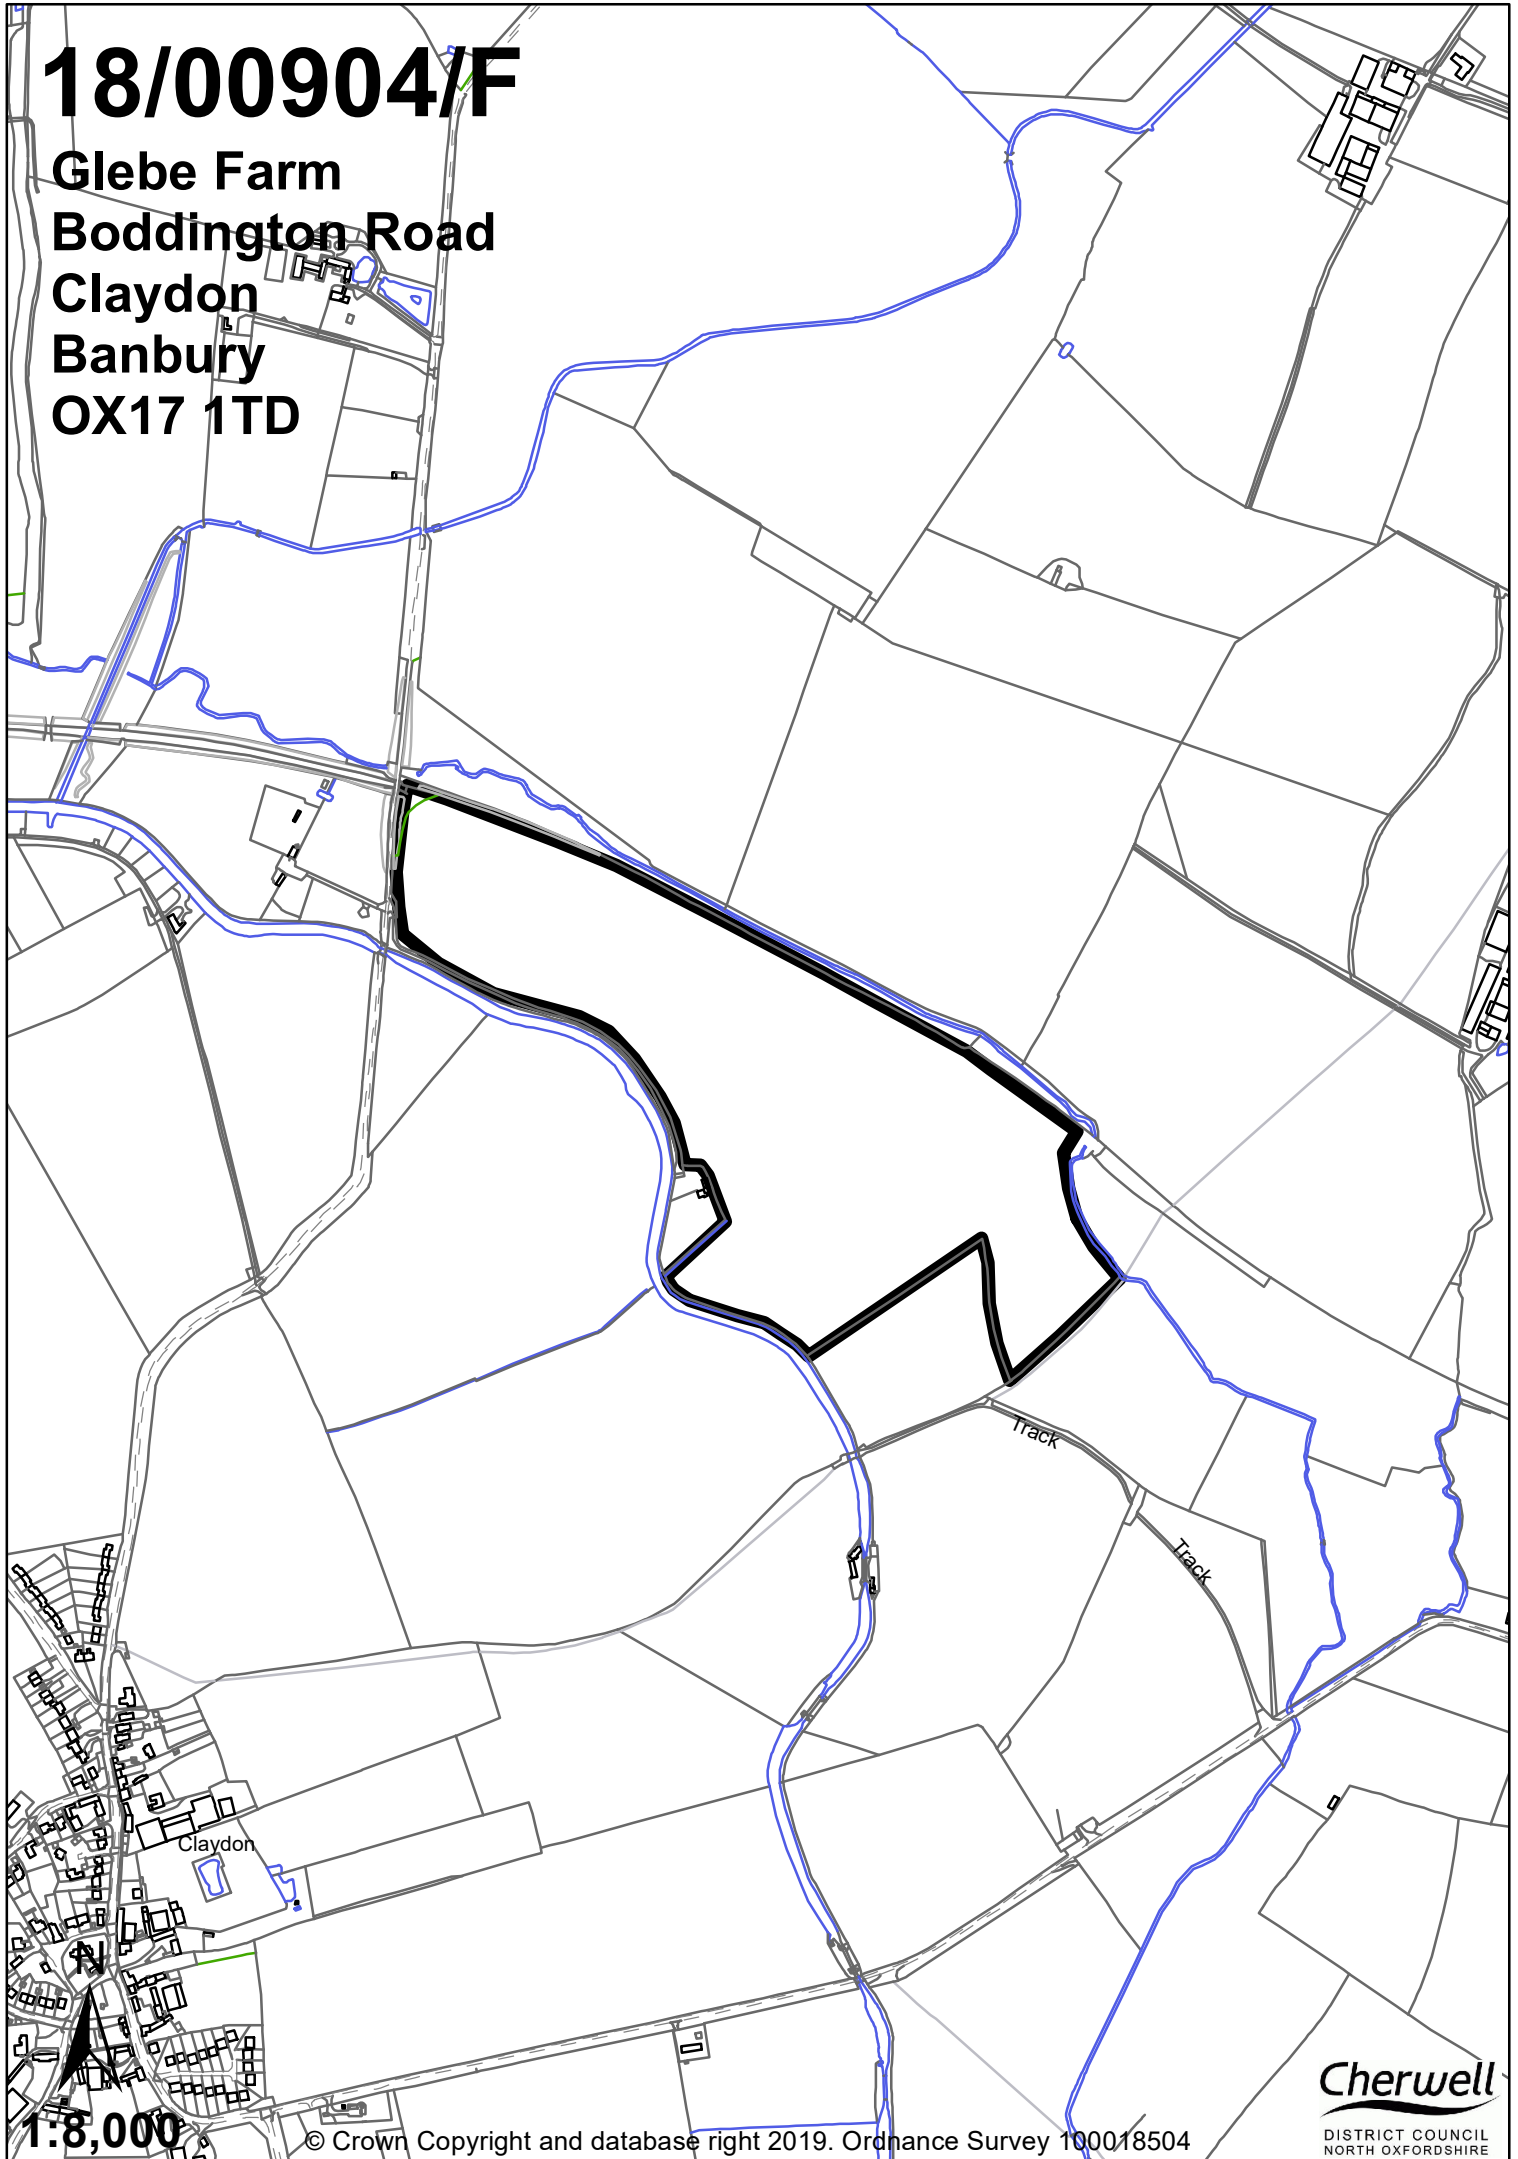

18/00904/F

Glebe Farm
Boddington Road
Claydon
Banbury
OX17 1TD

1:8,000

© Crown Copyright and database right 2019. Ordnance Survey 100018504

Cherwell
DISTRICT COUNCIL
NORTH OXFORDSHIRE