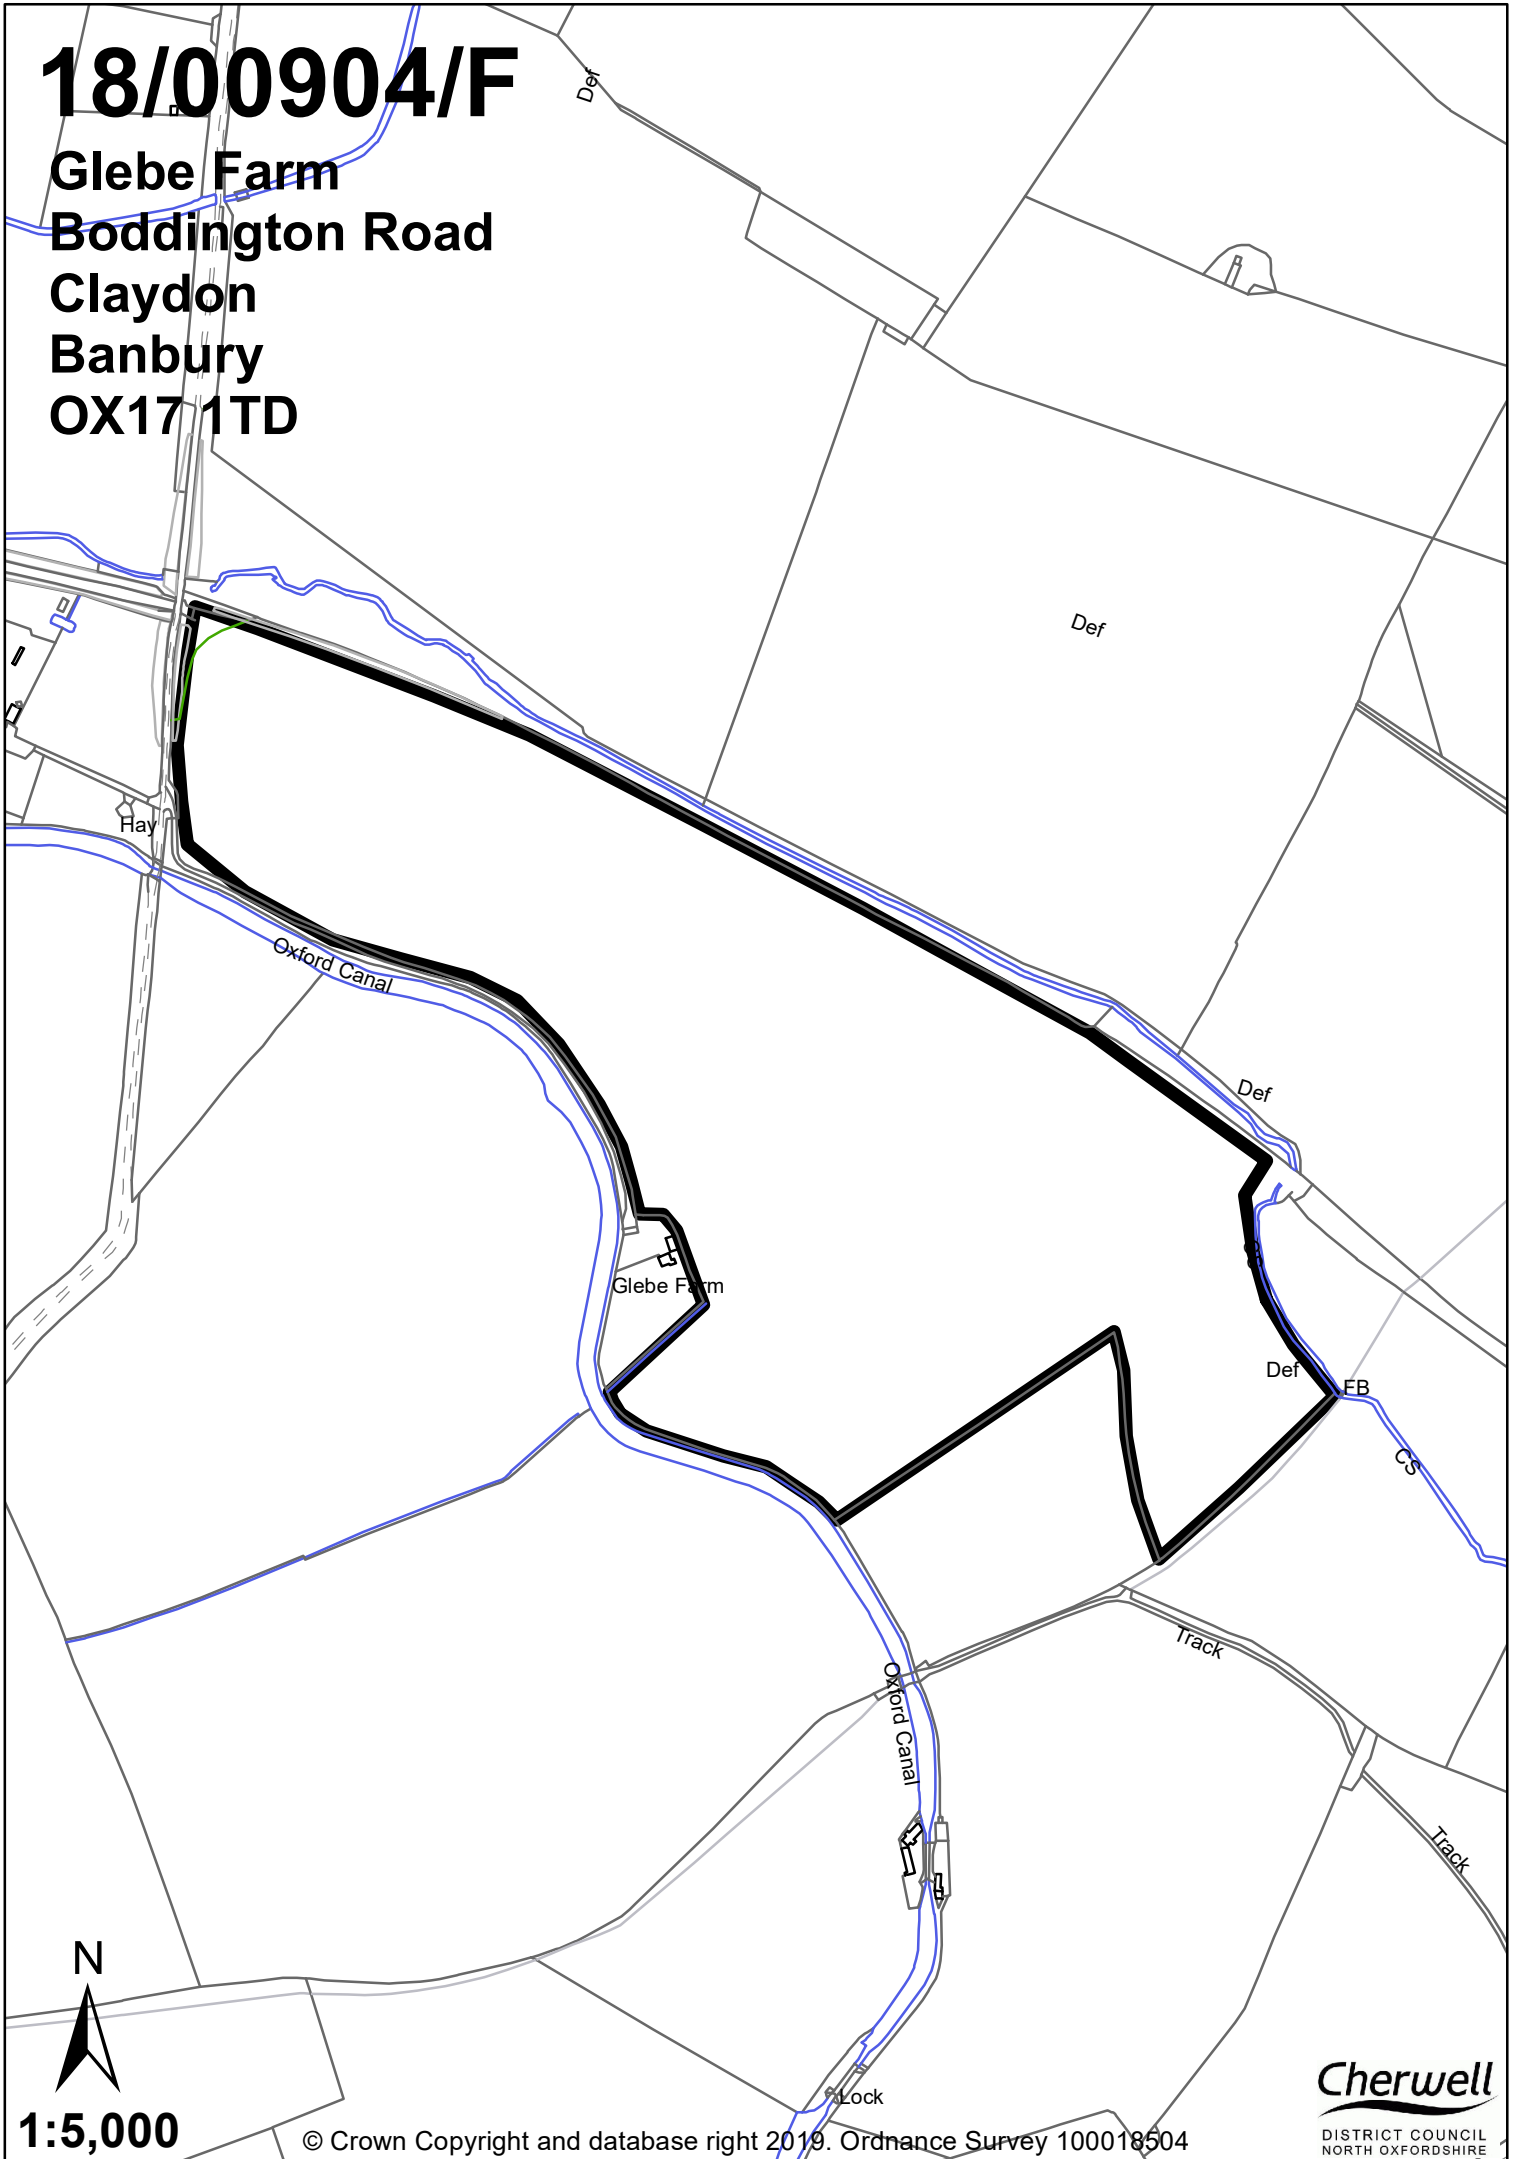

18/00904/F

**Glebe Farm
Boddington Road
Claydon
Banbury
OX17 1TD**

1:5,000

© Crown Copyright and database right 2019. Ordnance Survey 100018504

Cherwell
DISTRICT COUNCIL
NORTH OXFORDSHIRE