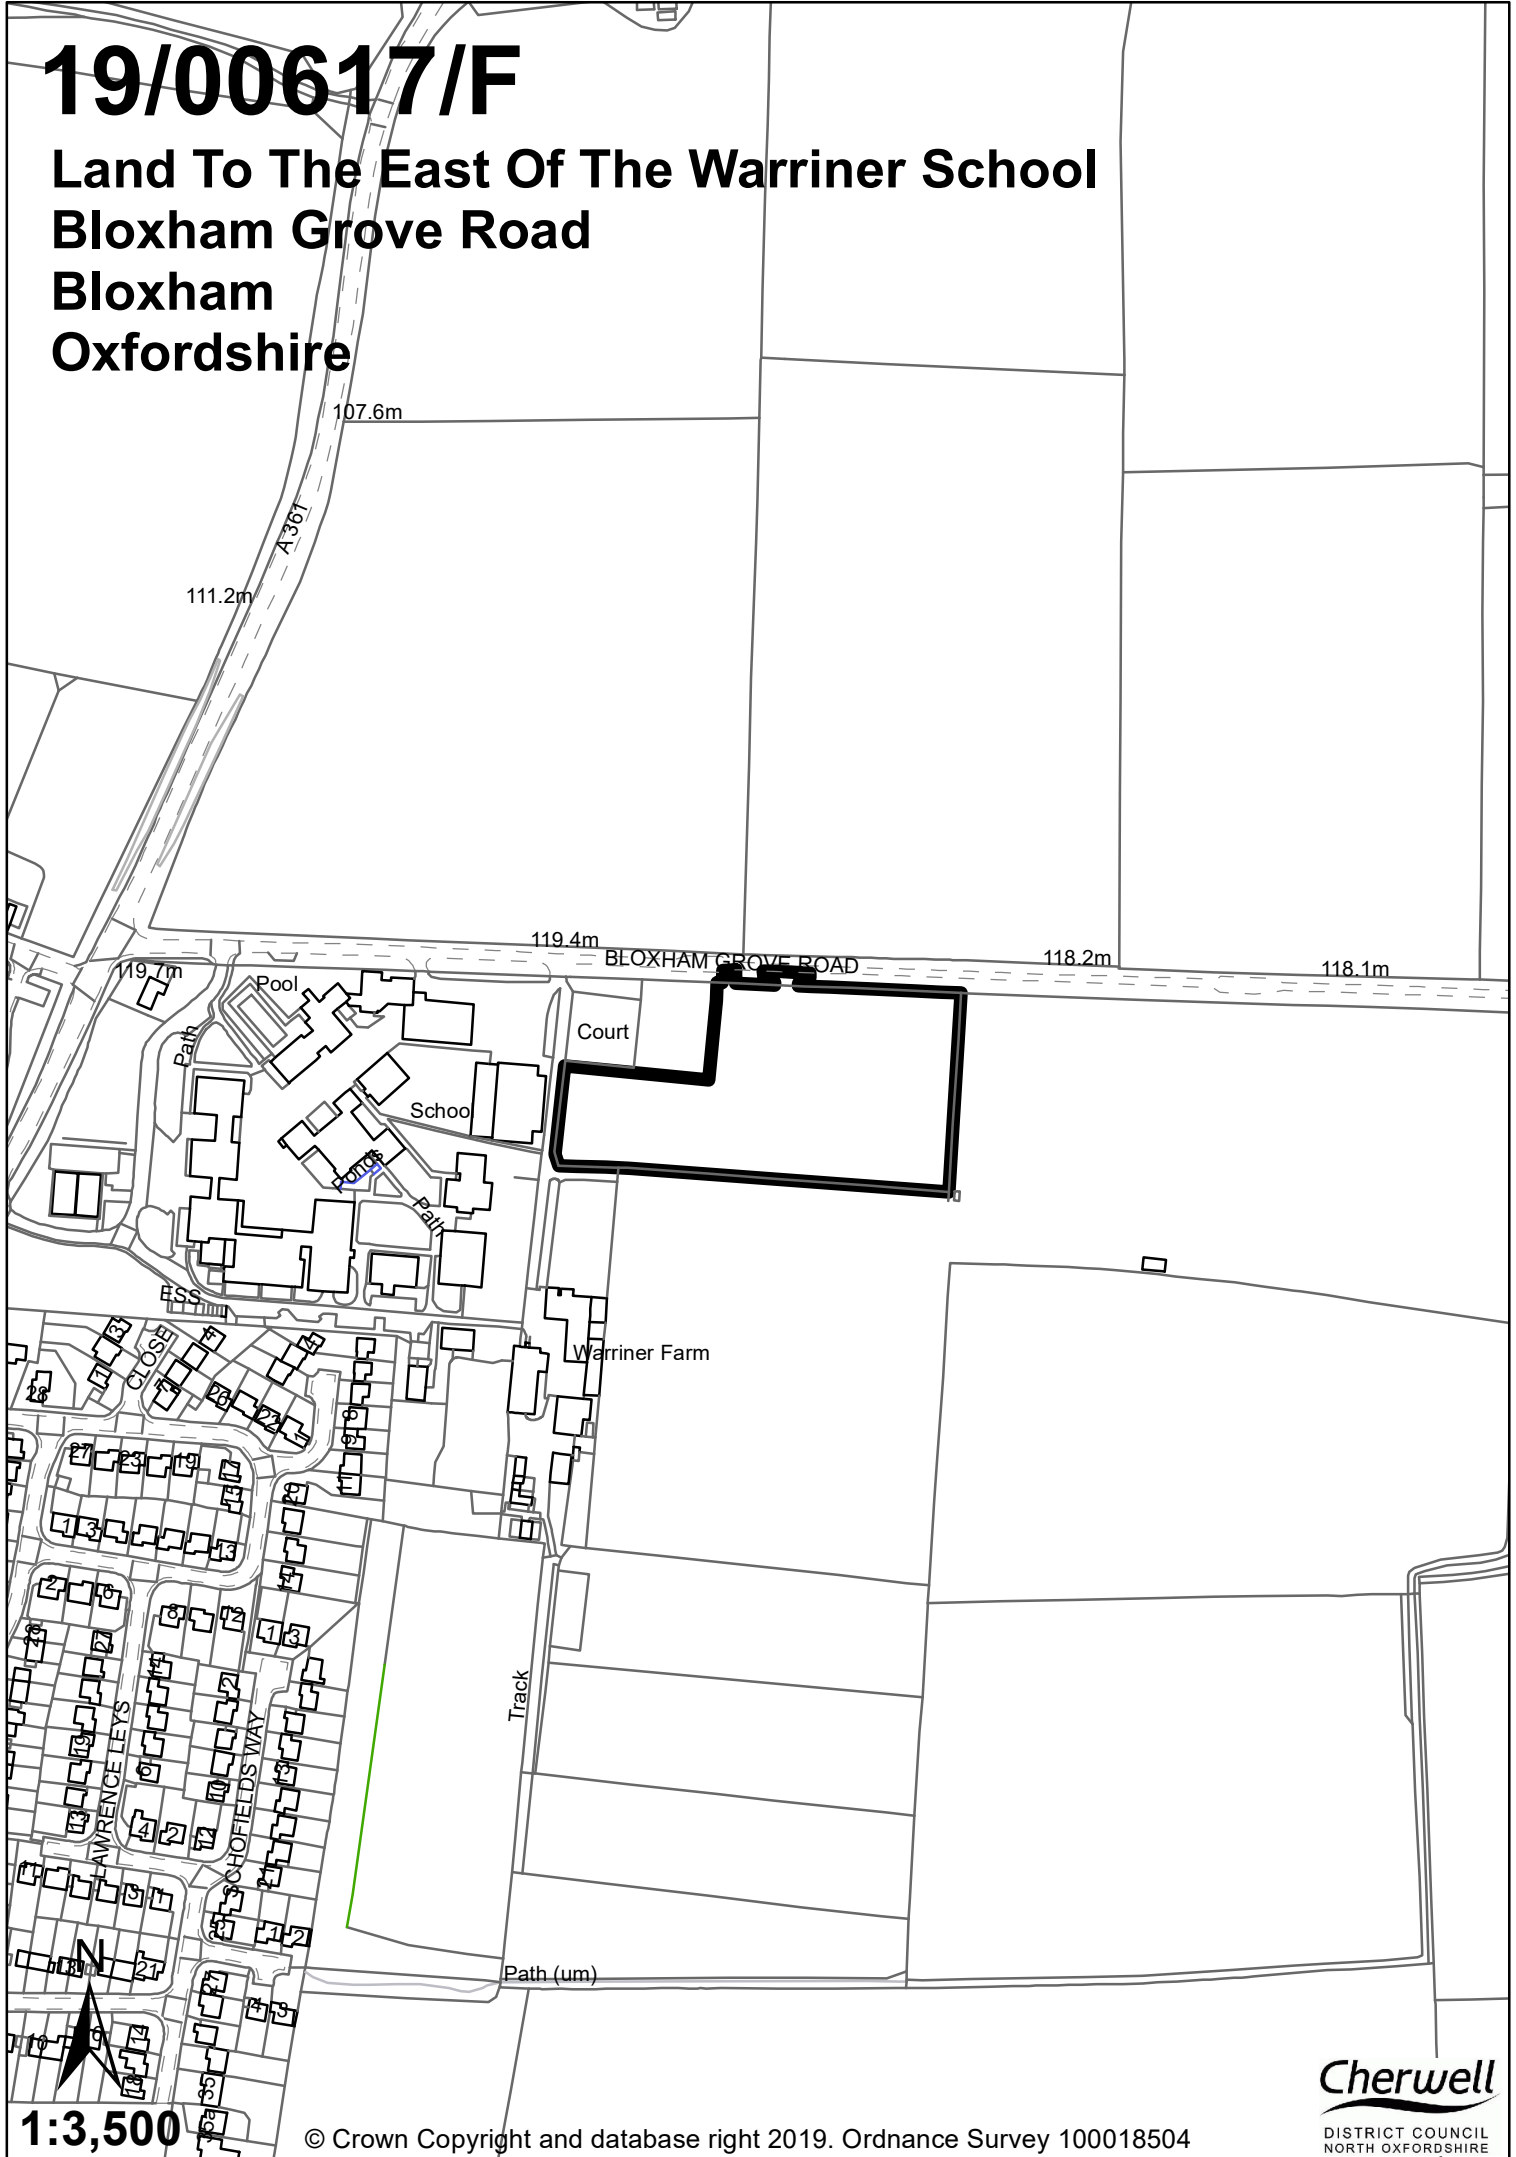

19/00617/F

Land To The East Of The Warriner School
Bloxham Grove Road
Bloxham
Oxfordshire

1:3,500

© Crown Copyright and database right 2019. Ordnance Survey 100018504

Cherwell
DISTRICT COUNCIL
NORTH OXFORDSHIRE