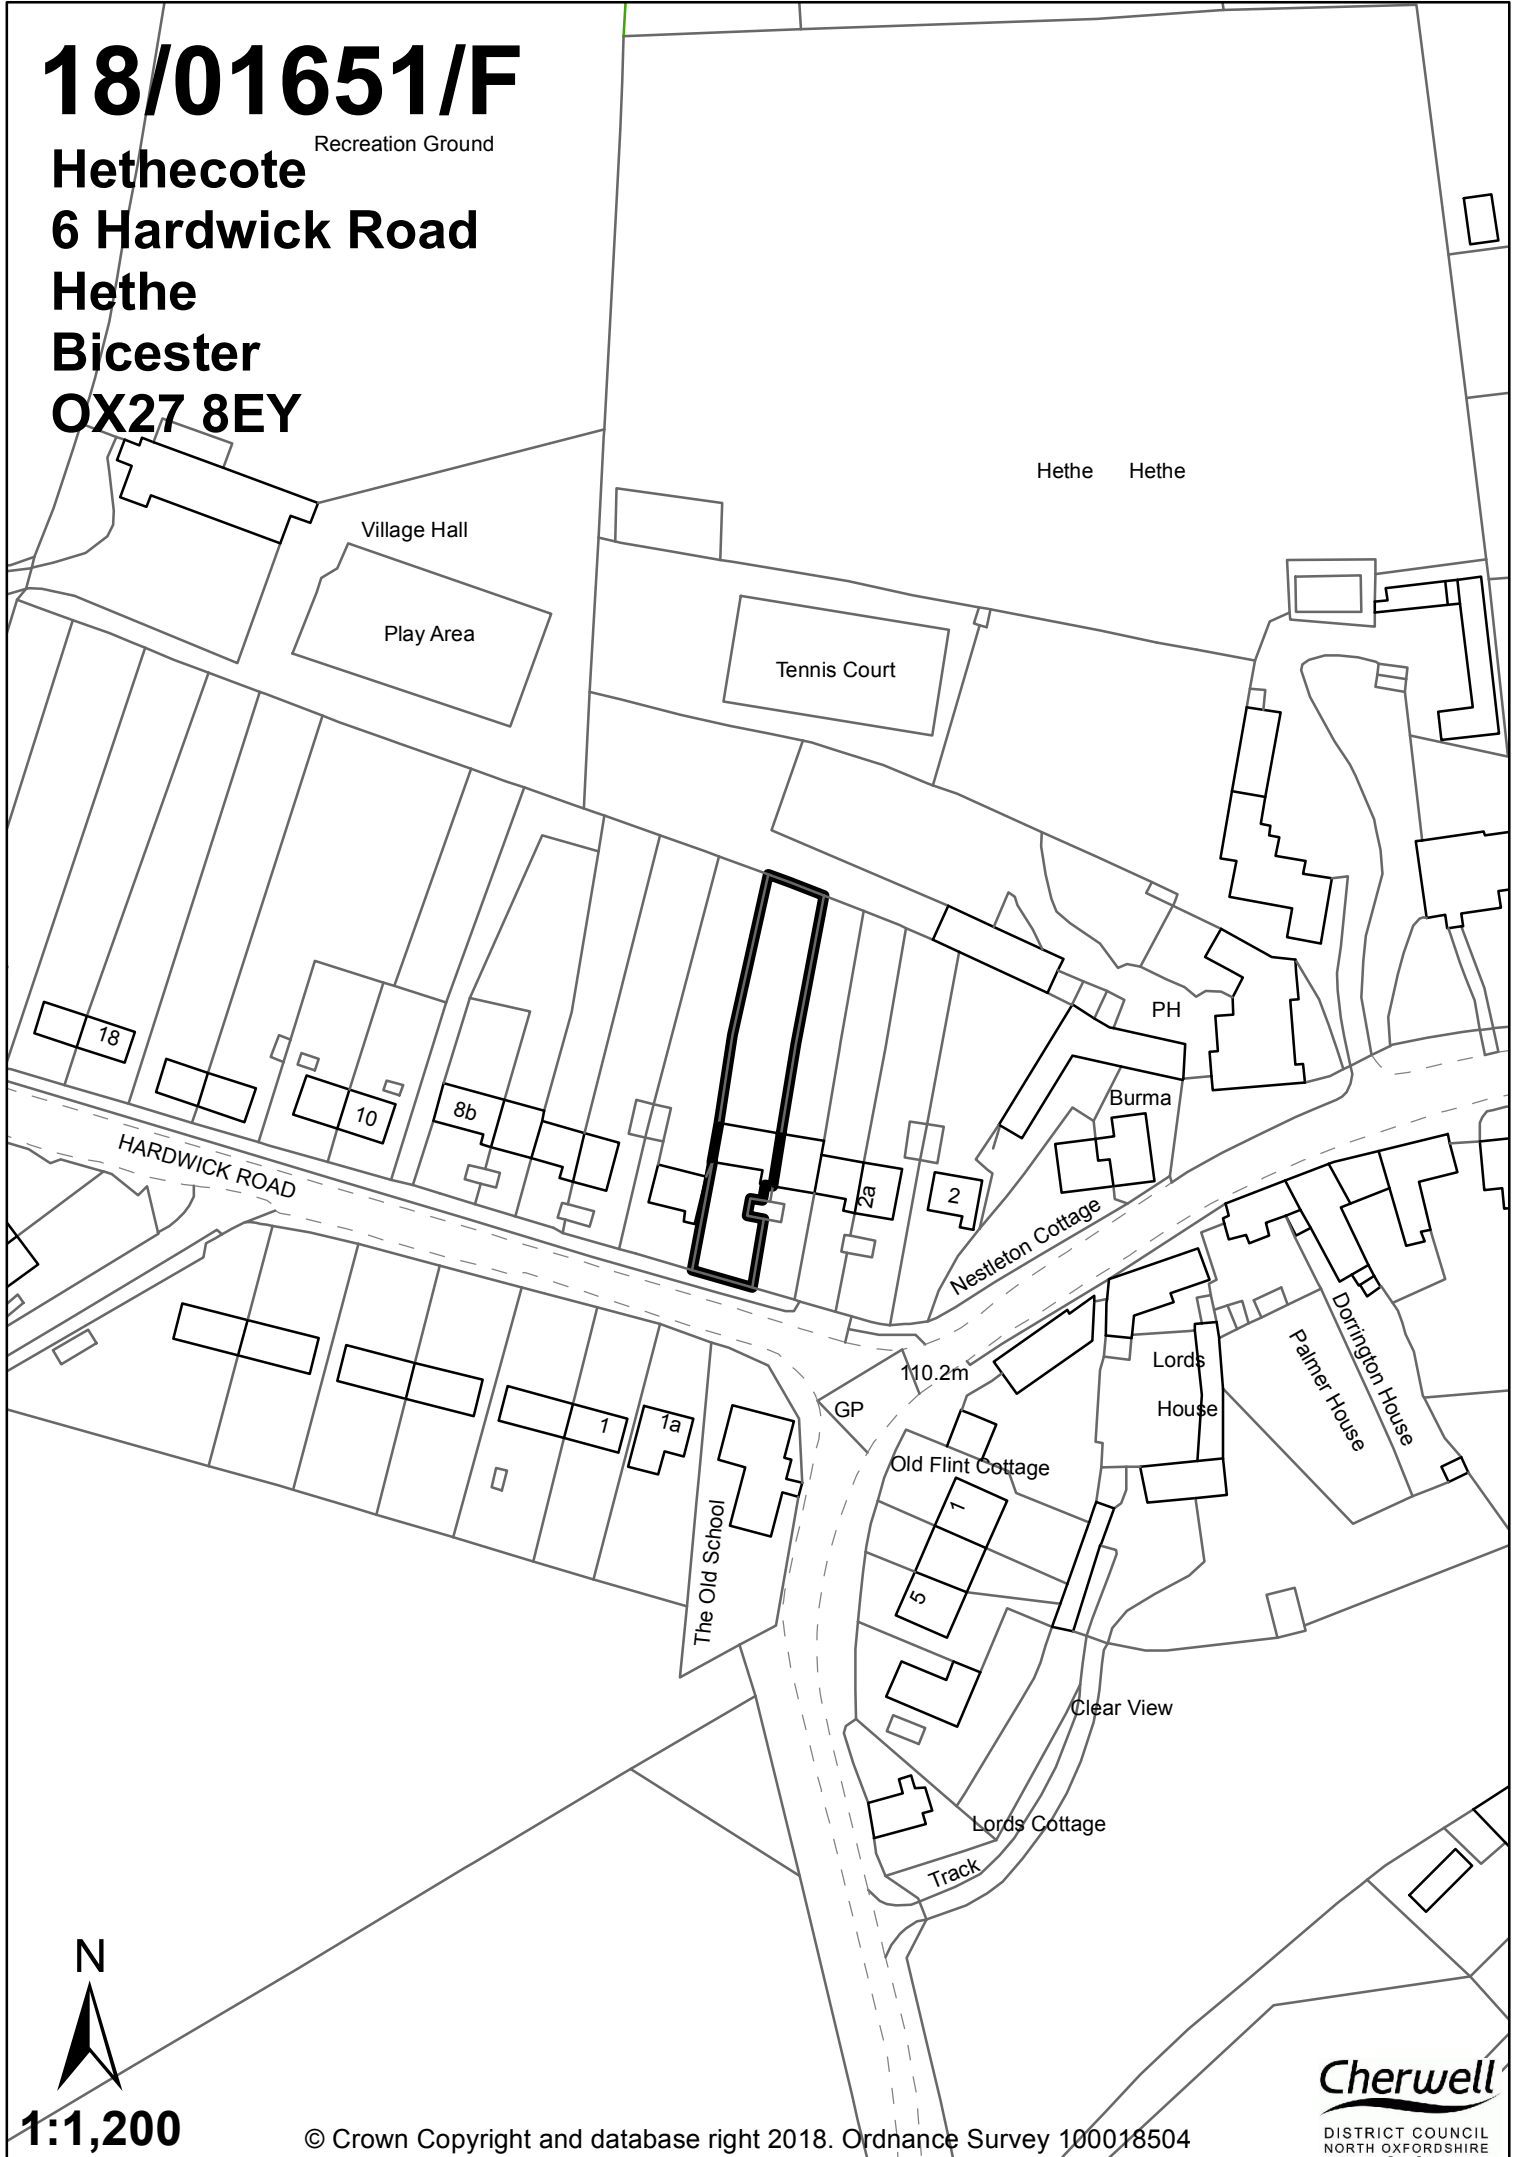

18/01651/F

Recreation Ground

Hethecote

6 Hardwick Road

Hethe

Bicester

OX27 8EY

Hethecote Hethecote

Village Hall

Play Area

Tennis Court

PH

Burma

HARDWICK ROAD

Nestleton Cottage

Dorington House
Palmer House

Lords House

110.2m

GP

Old Flint Cottage

The Old School

Clear View

Lords Cottage

Track

N

1:1,200

© Crown Copyright and database right 2018. Ordnance Survey 100018504

Cherwell
DISTRICT COUNCIL
NORTH OXFORDSHIRE