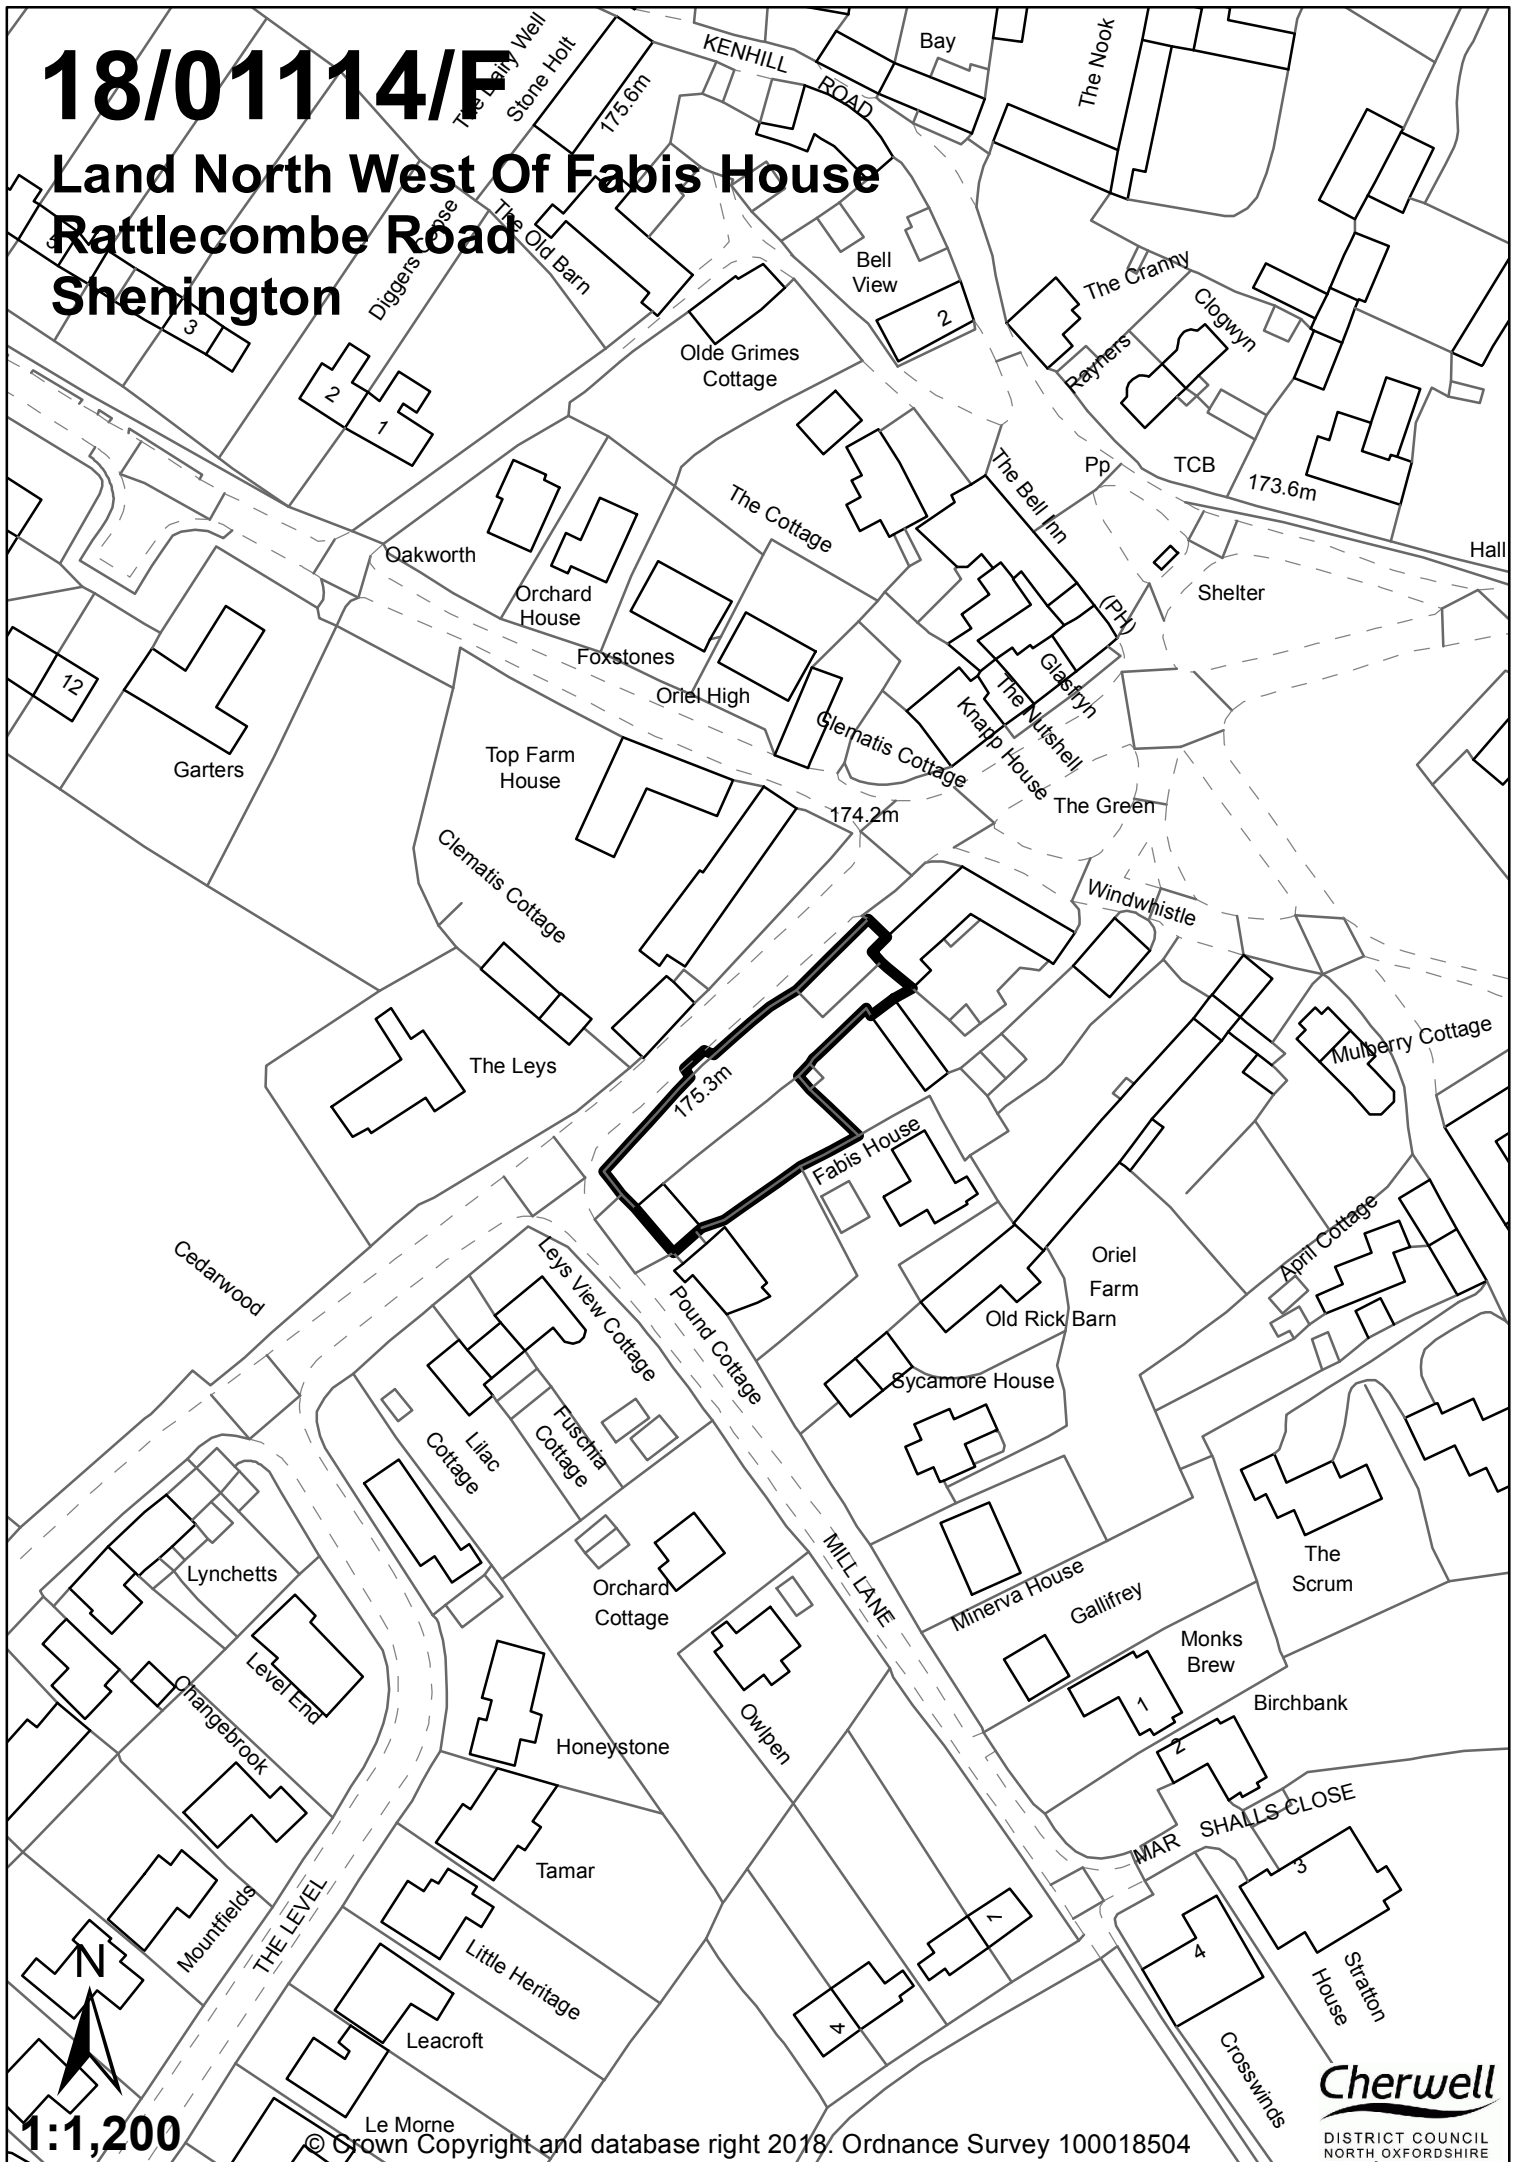

18/01114/F

Land North West Of Fabis House Rattlecombe Road Sherington

1:1,200

Le Morne
© Crown Copyright and database right 2018. Ordnance Survey 100018504

Cherwell
DISTRICT COUNCIL
NORTH OXFORDSHIRE