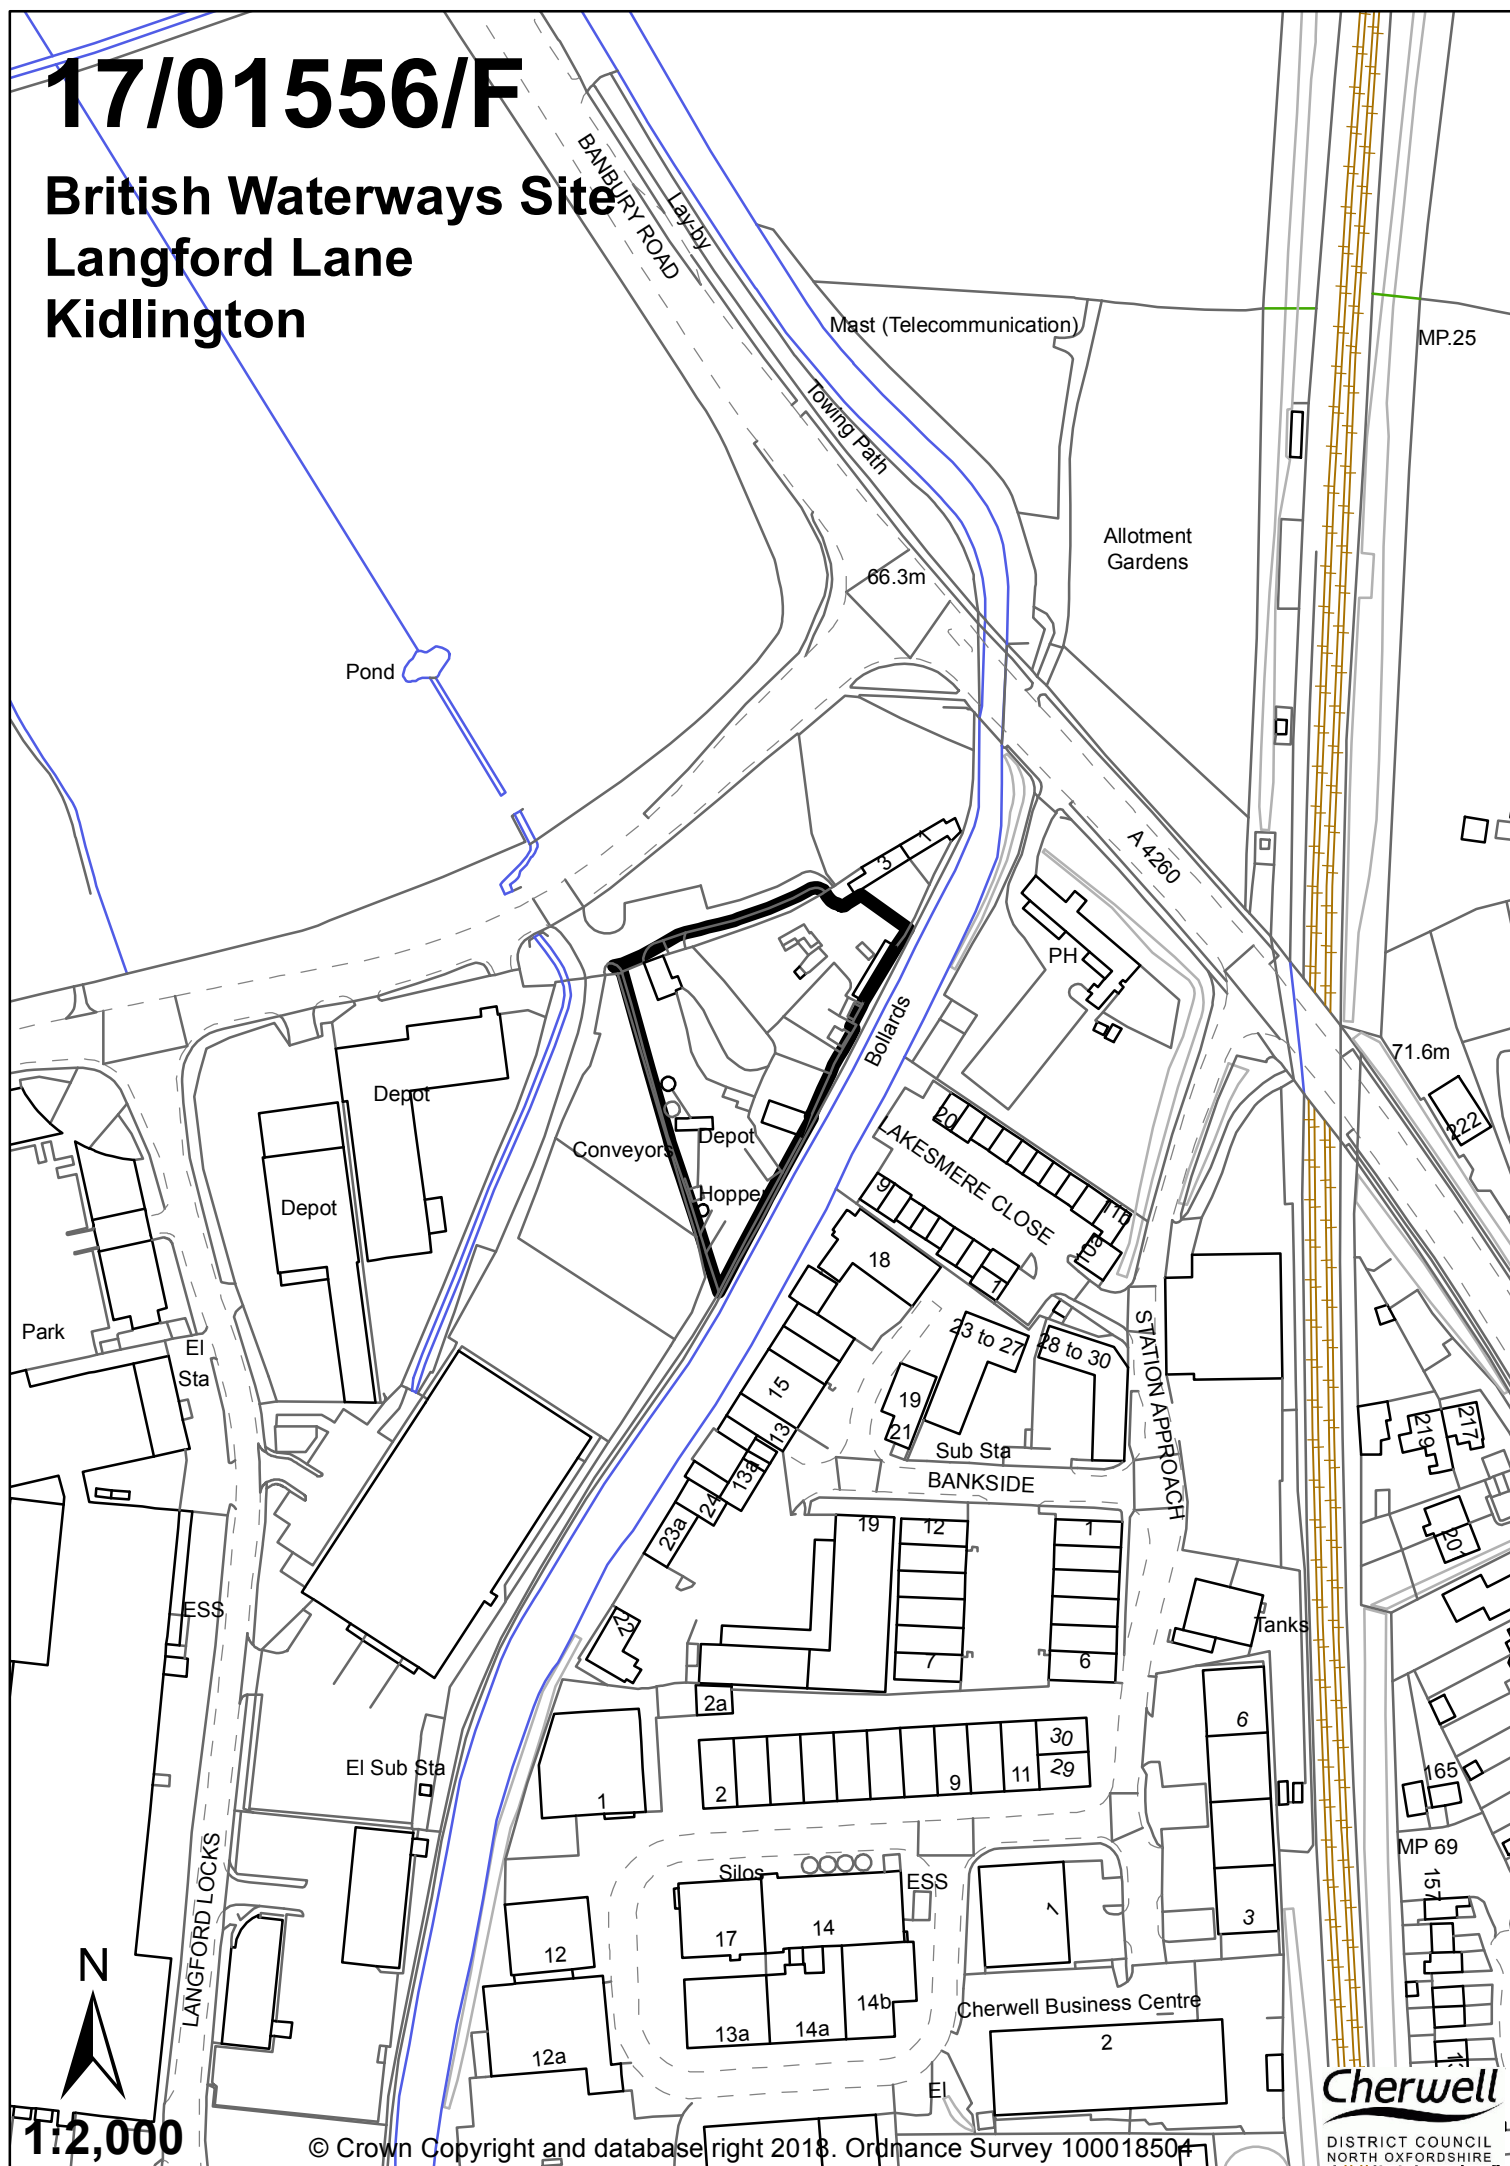

17/01556/F

British Waterways Site Langford Lane Kidlington

1:2,000

© Crown Copyright and database right 2018. Ordnance Survey 100018504

Cherwell
DISTRICT COUNCIL
NORTH OXFORDSHIRE