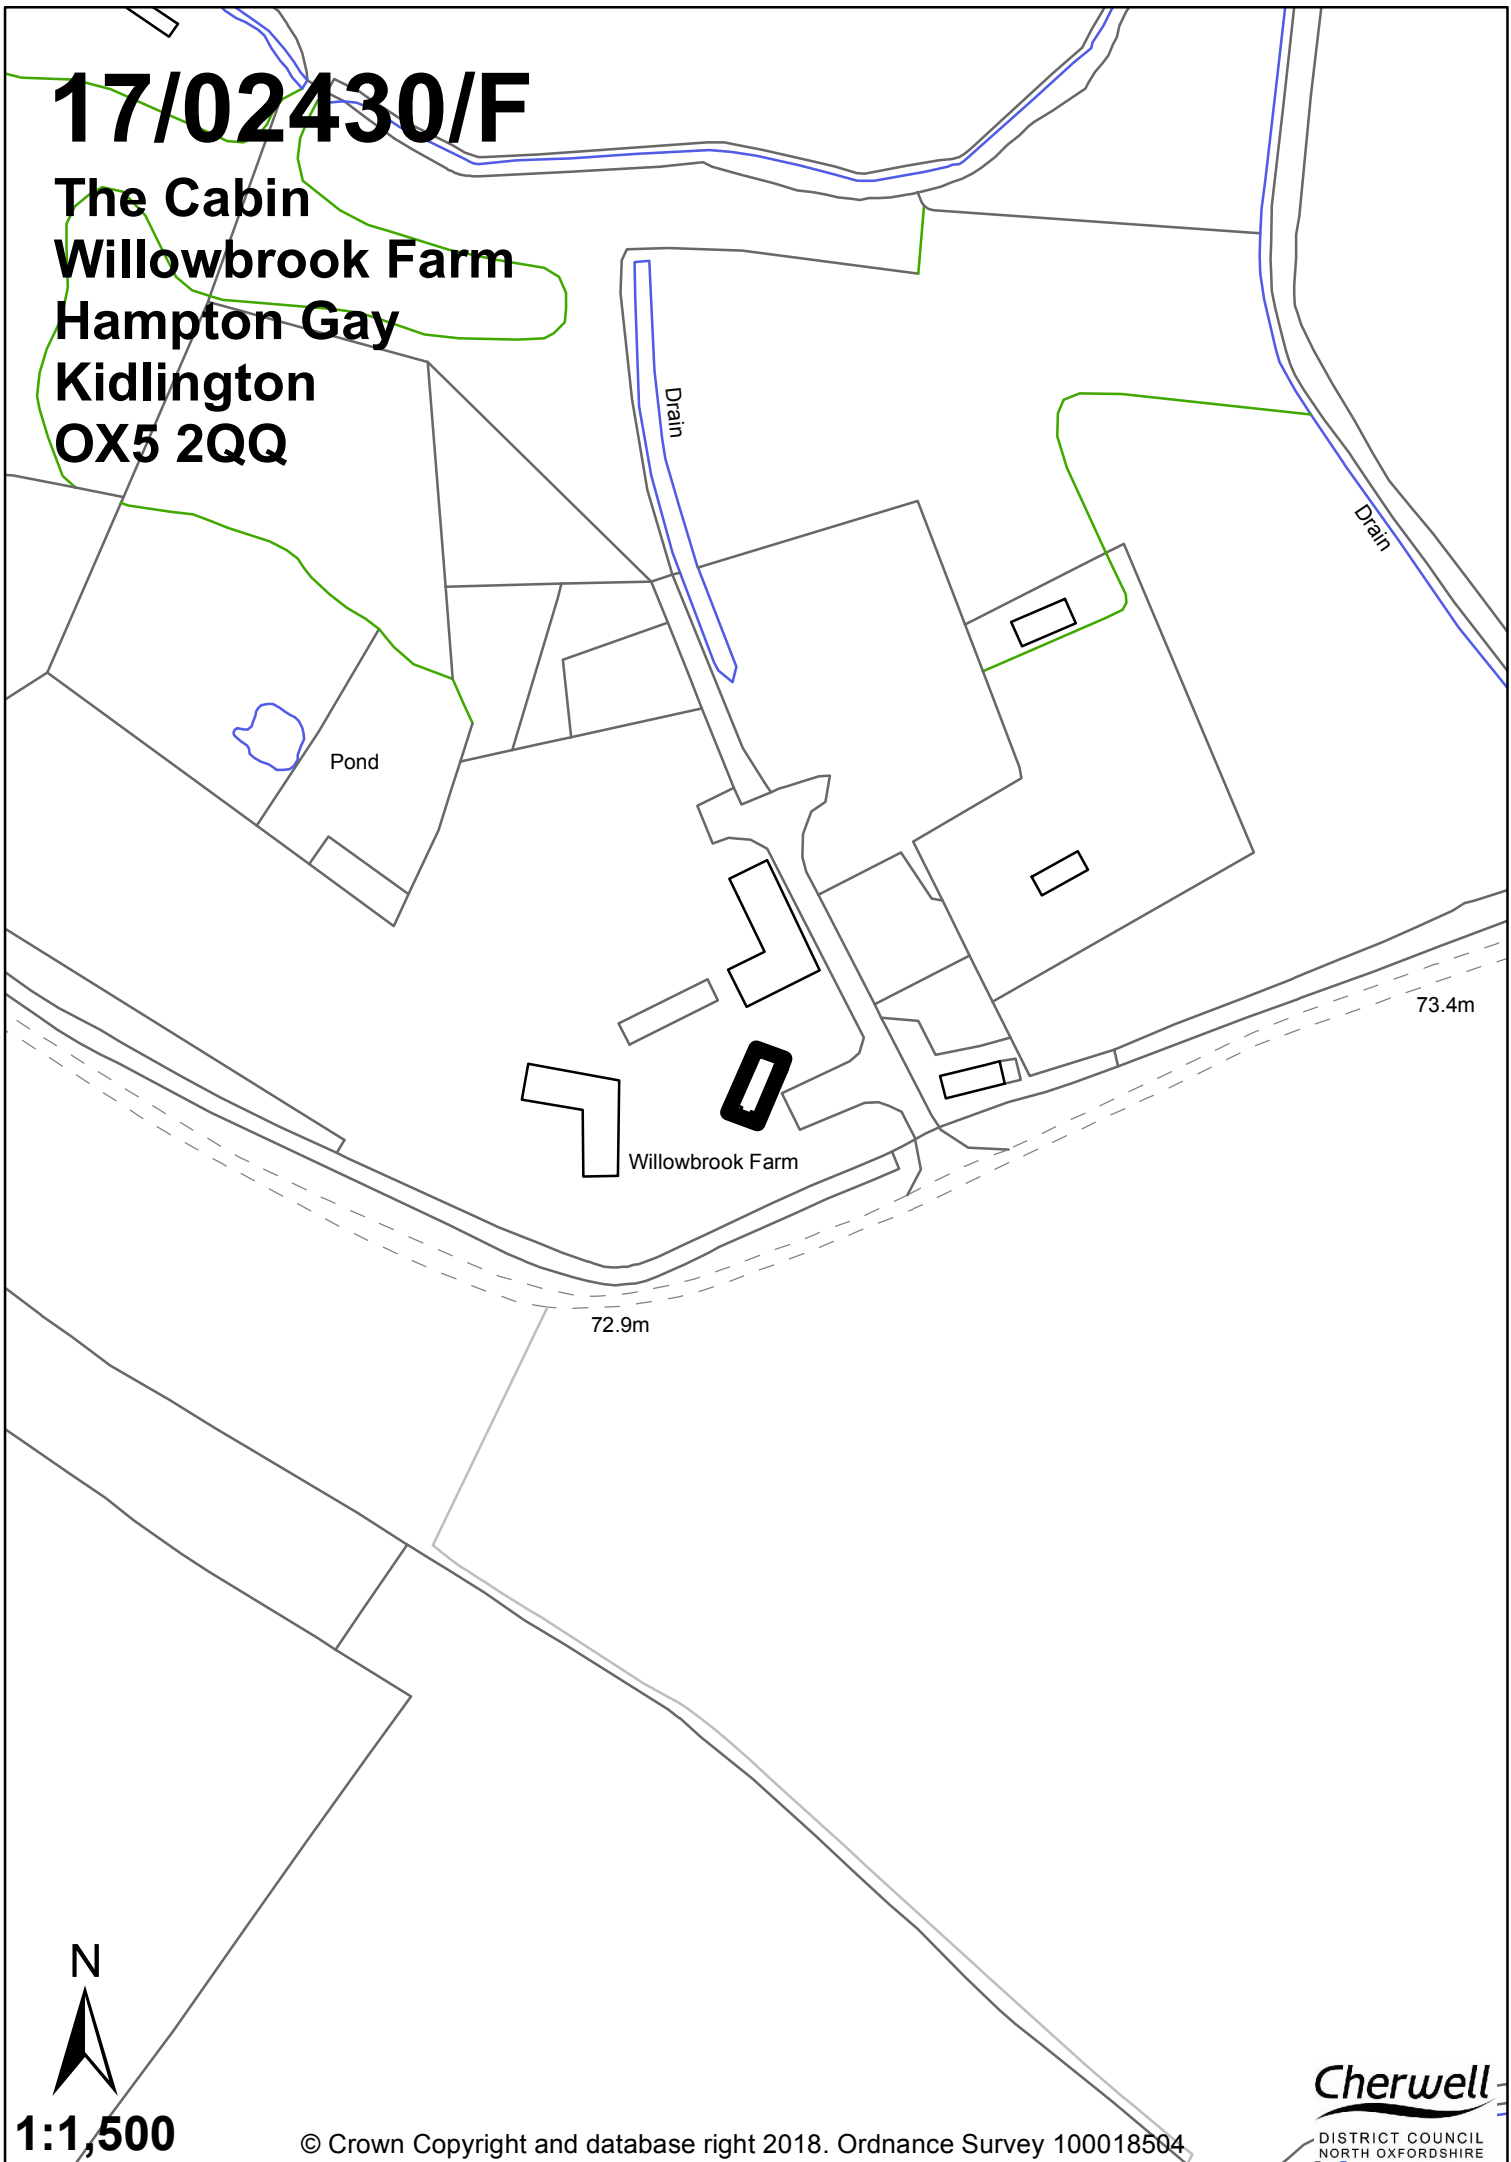

17/02430/F

The Cabin
Willowbrook Farm
Hampton Gay
Kidlington
OX5 2QQ

1:1,500

© Crown Copyright and database right 2018. Ordnance Survey 100018504

Cherwell
DISTRICT COUNCIL
NORTH OXFORDSHIRE