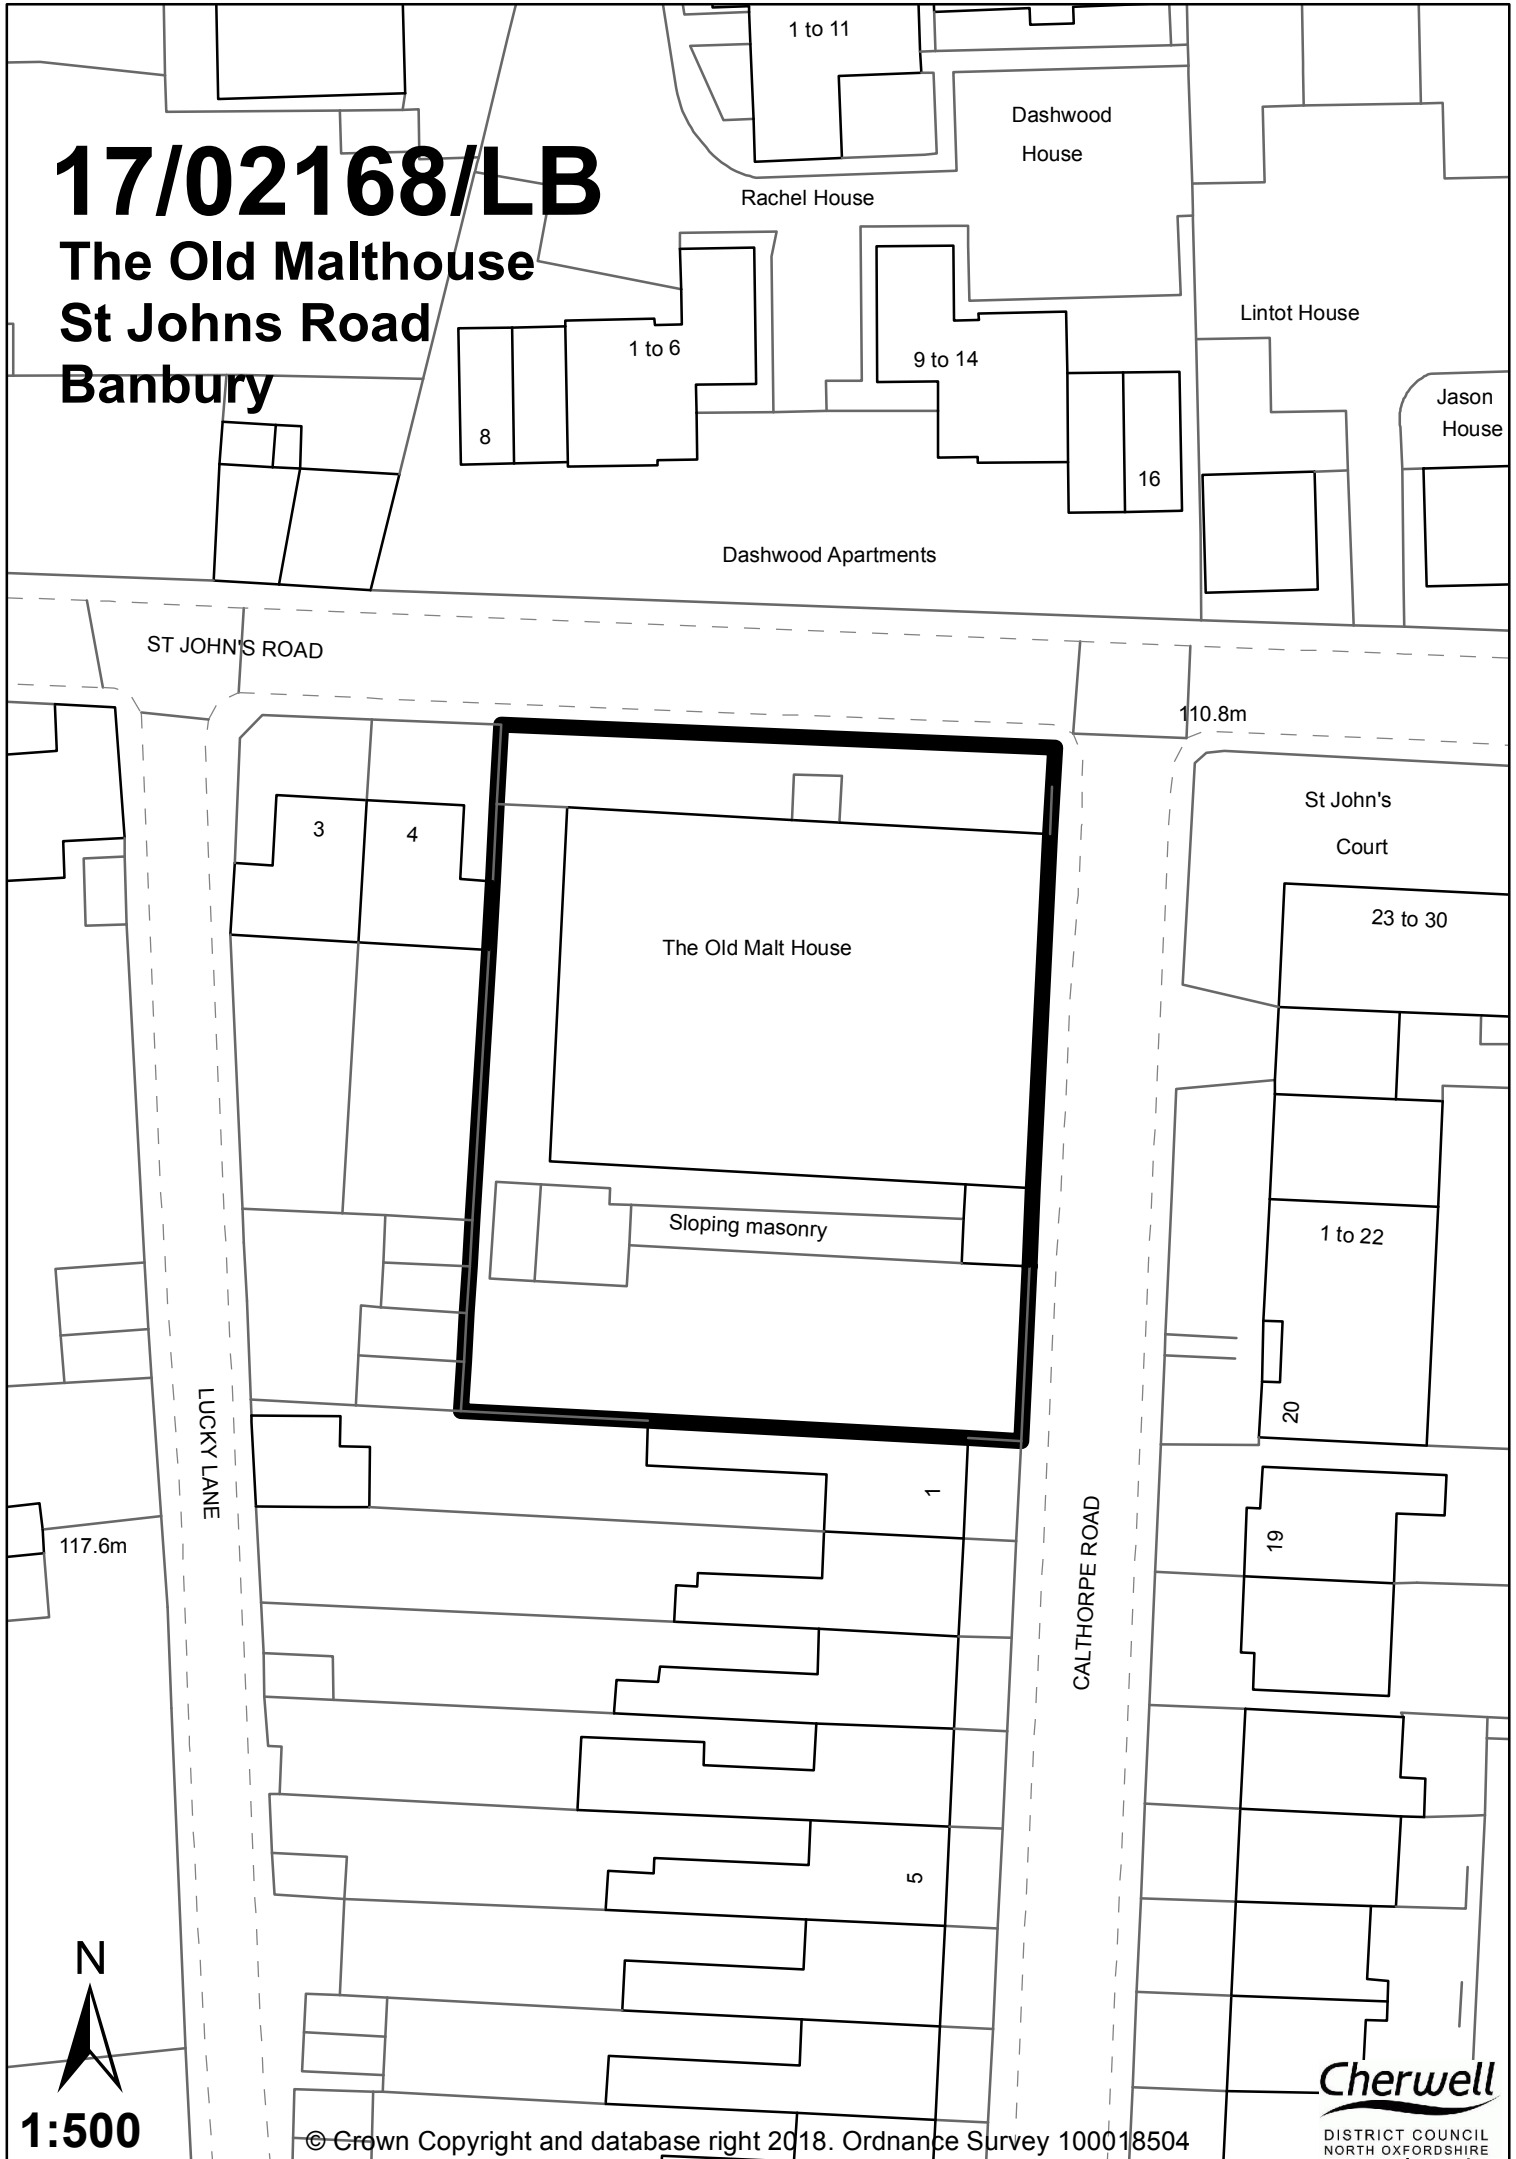

## The Old Malthouse St Johns Road Banbury

1 to 11

Dashwood House

Rachel House

Lintot House

Jason House

1 to 6

9 to 14

8

16

Dashwood Apartments

ST JOHN'S ROAD

110.8m

St John's Court

The Old Malt House

23 to 30

Sloping masonry

1 to 22

20

LUCKY LANE

CALTHORPE ROAD

117.6m

1

19