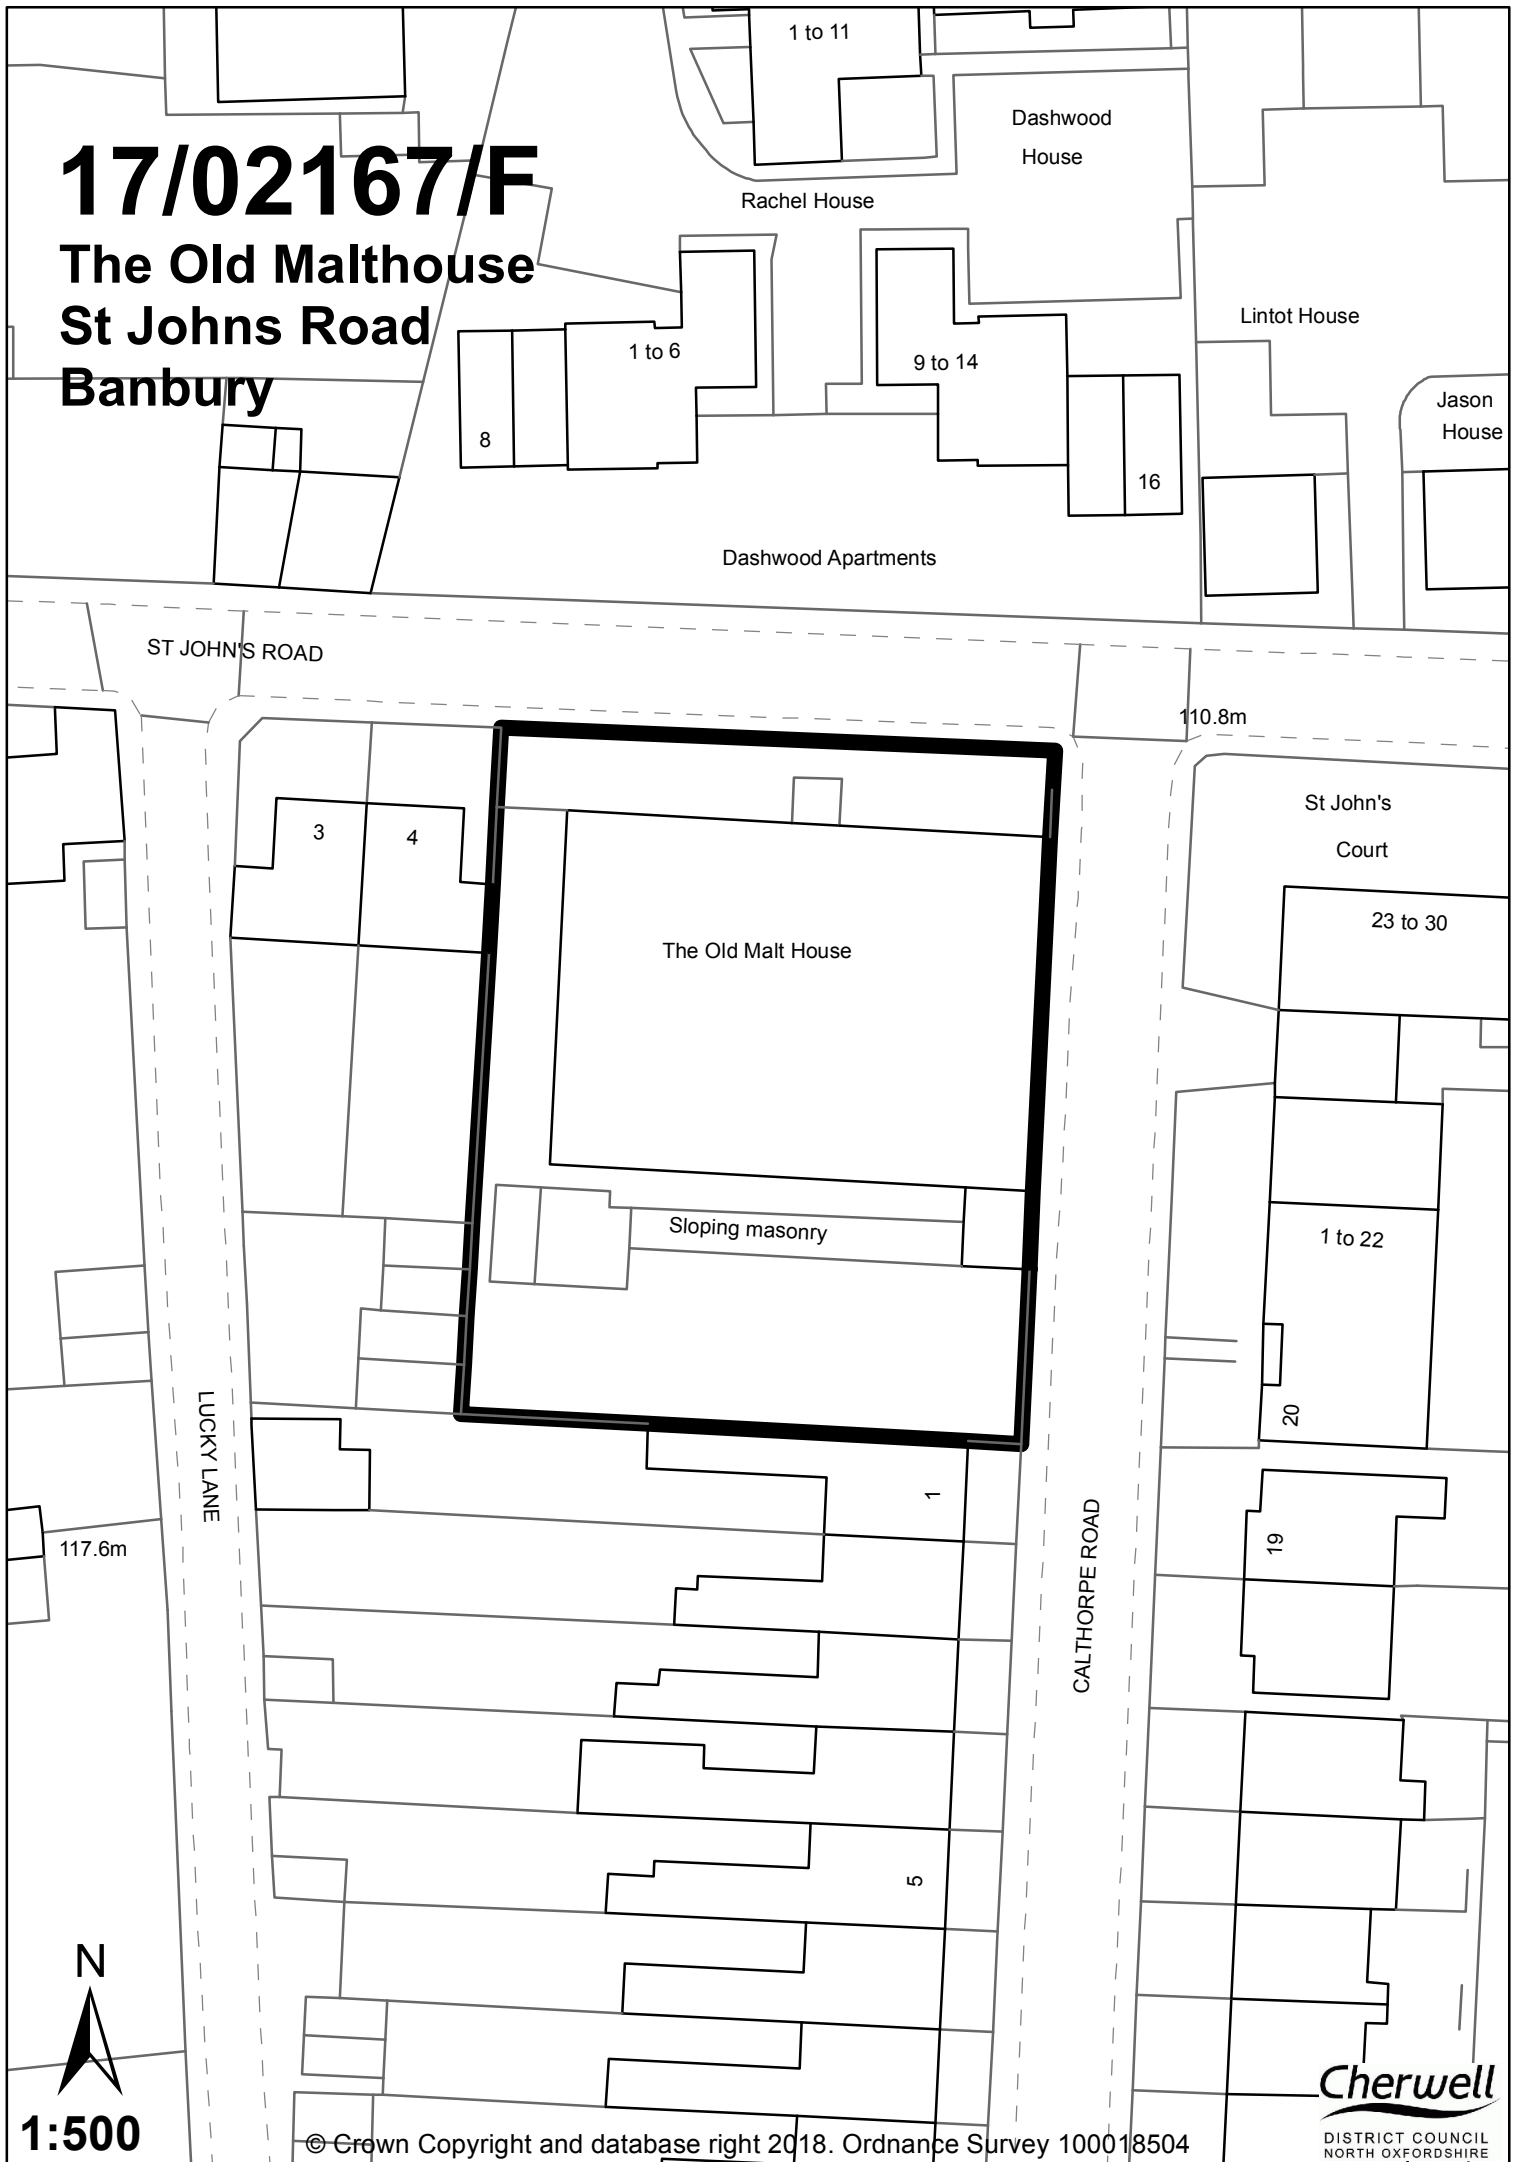

17/02167/F

The Old Malthouse St Johns Road Banbury

1 to 11

Dashwood House

Rachel House

Lintot House

1 to 6

9 to 14

8

16

Jason House

Dashwood Apartments

ST JOHN'S ROAD

110.8m

St John's Court

The Old Malt House

23 to 30

Sloping masonry

1 to 22

20

LUCKY LANE

CALTHORPE ROAD

117.6m

1