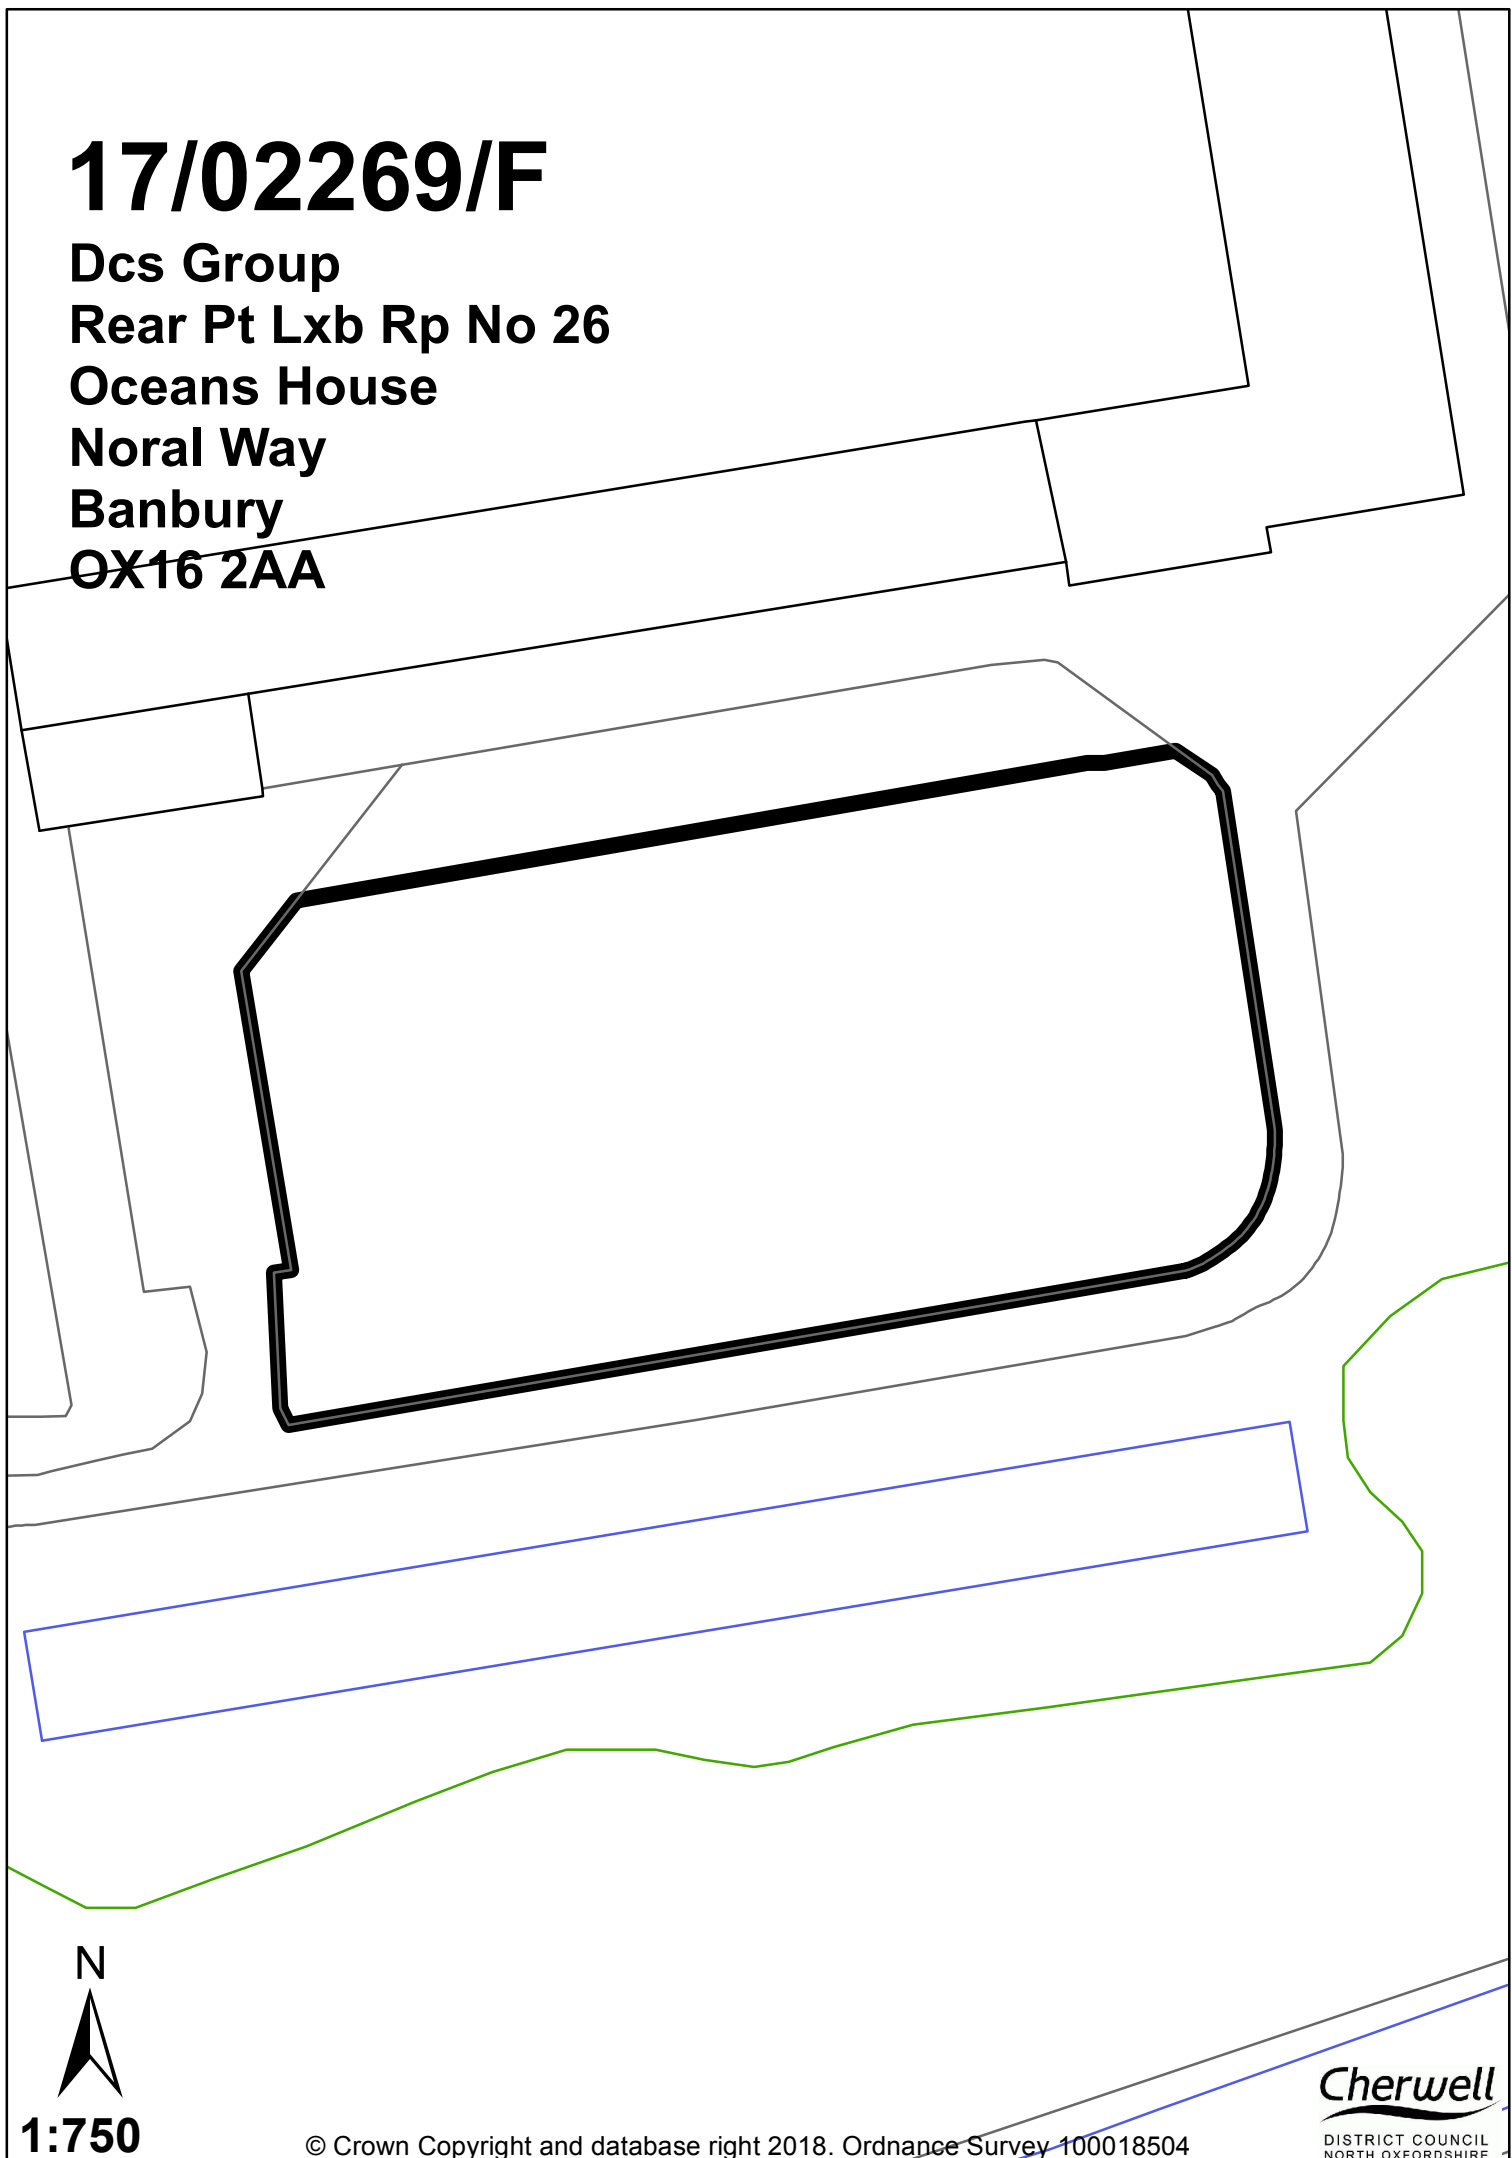

17/02269/F

Dcs Group
Rear Pt Lxb Rp No 26
Oceans House
Noral Way
Banbury
OX16 2AA

N

1:750