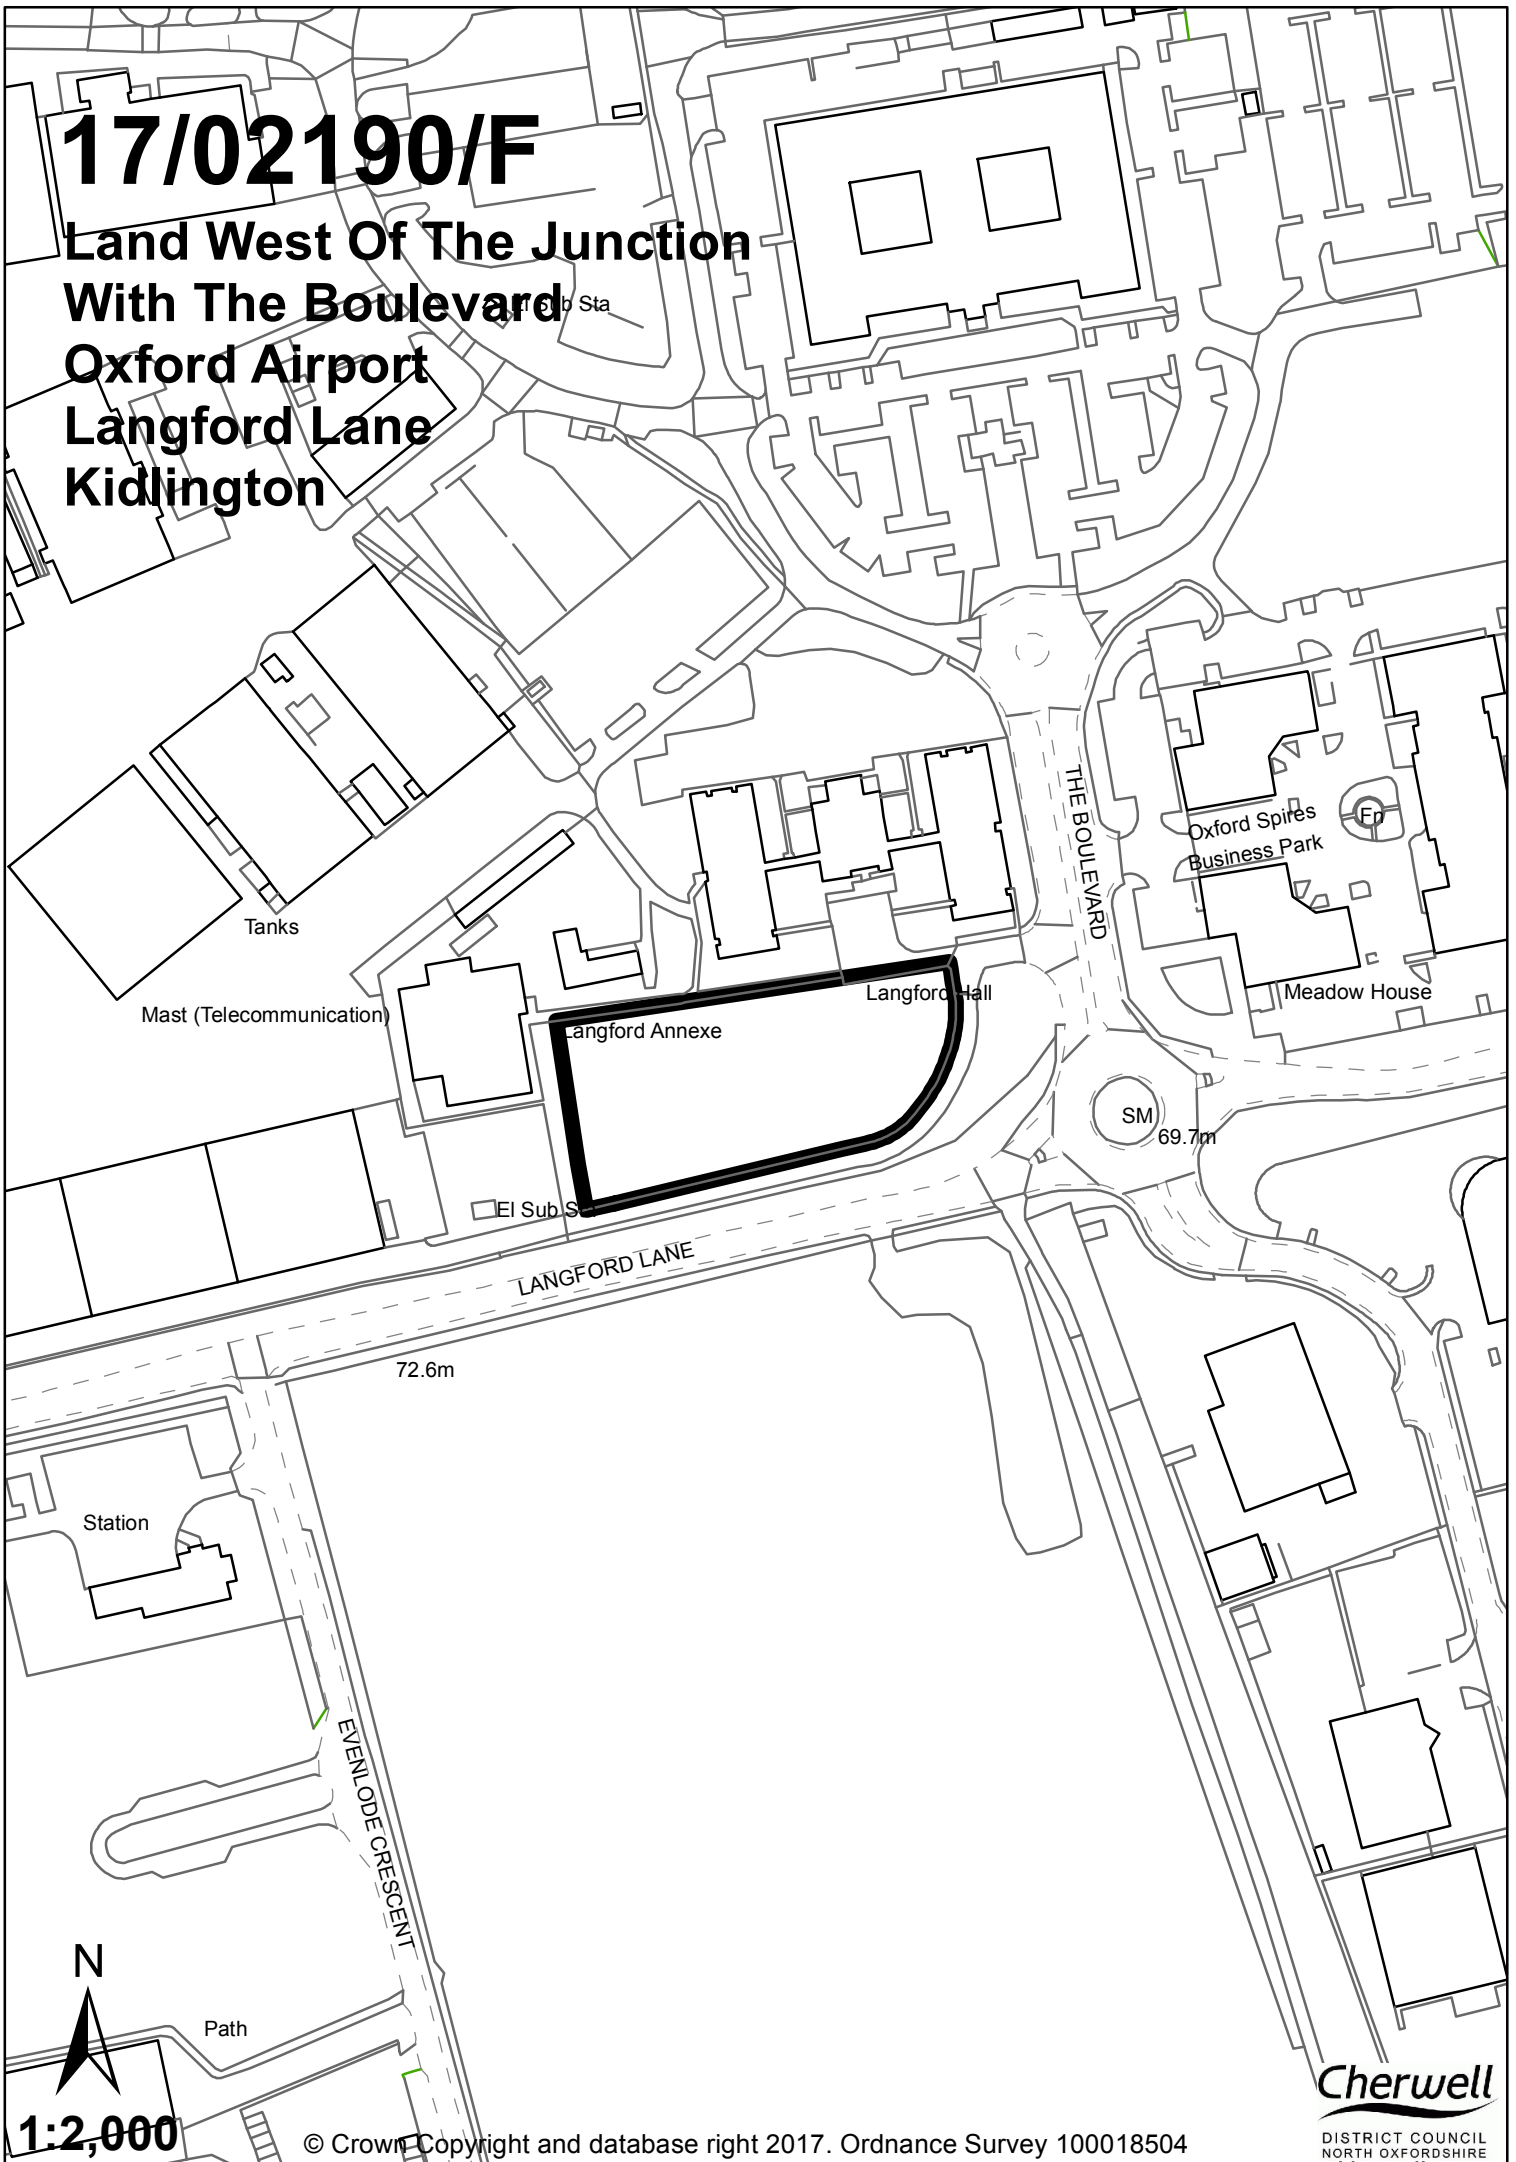

17/02190/F

Land West Of The Junction
With The Boulevard
Oxford Airport
Langford Lane
Kidlington

1:2,000

© Crown Copyright and database right 2017. Ordnance Survey 100018504

Cherwell
DISTRICT COUNCIL
NORTH OXFORDSHIRE