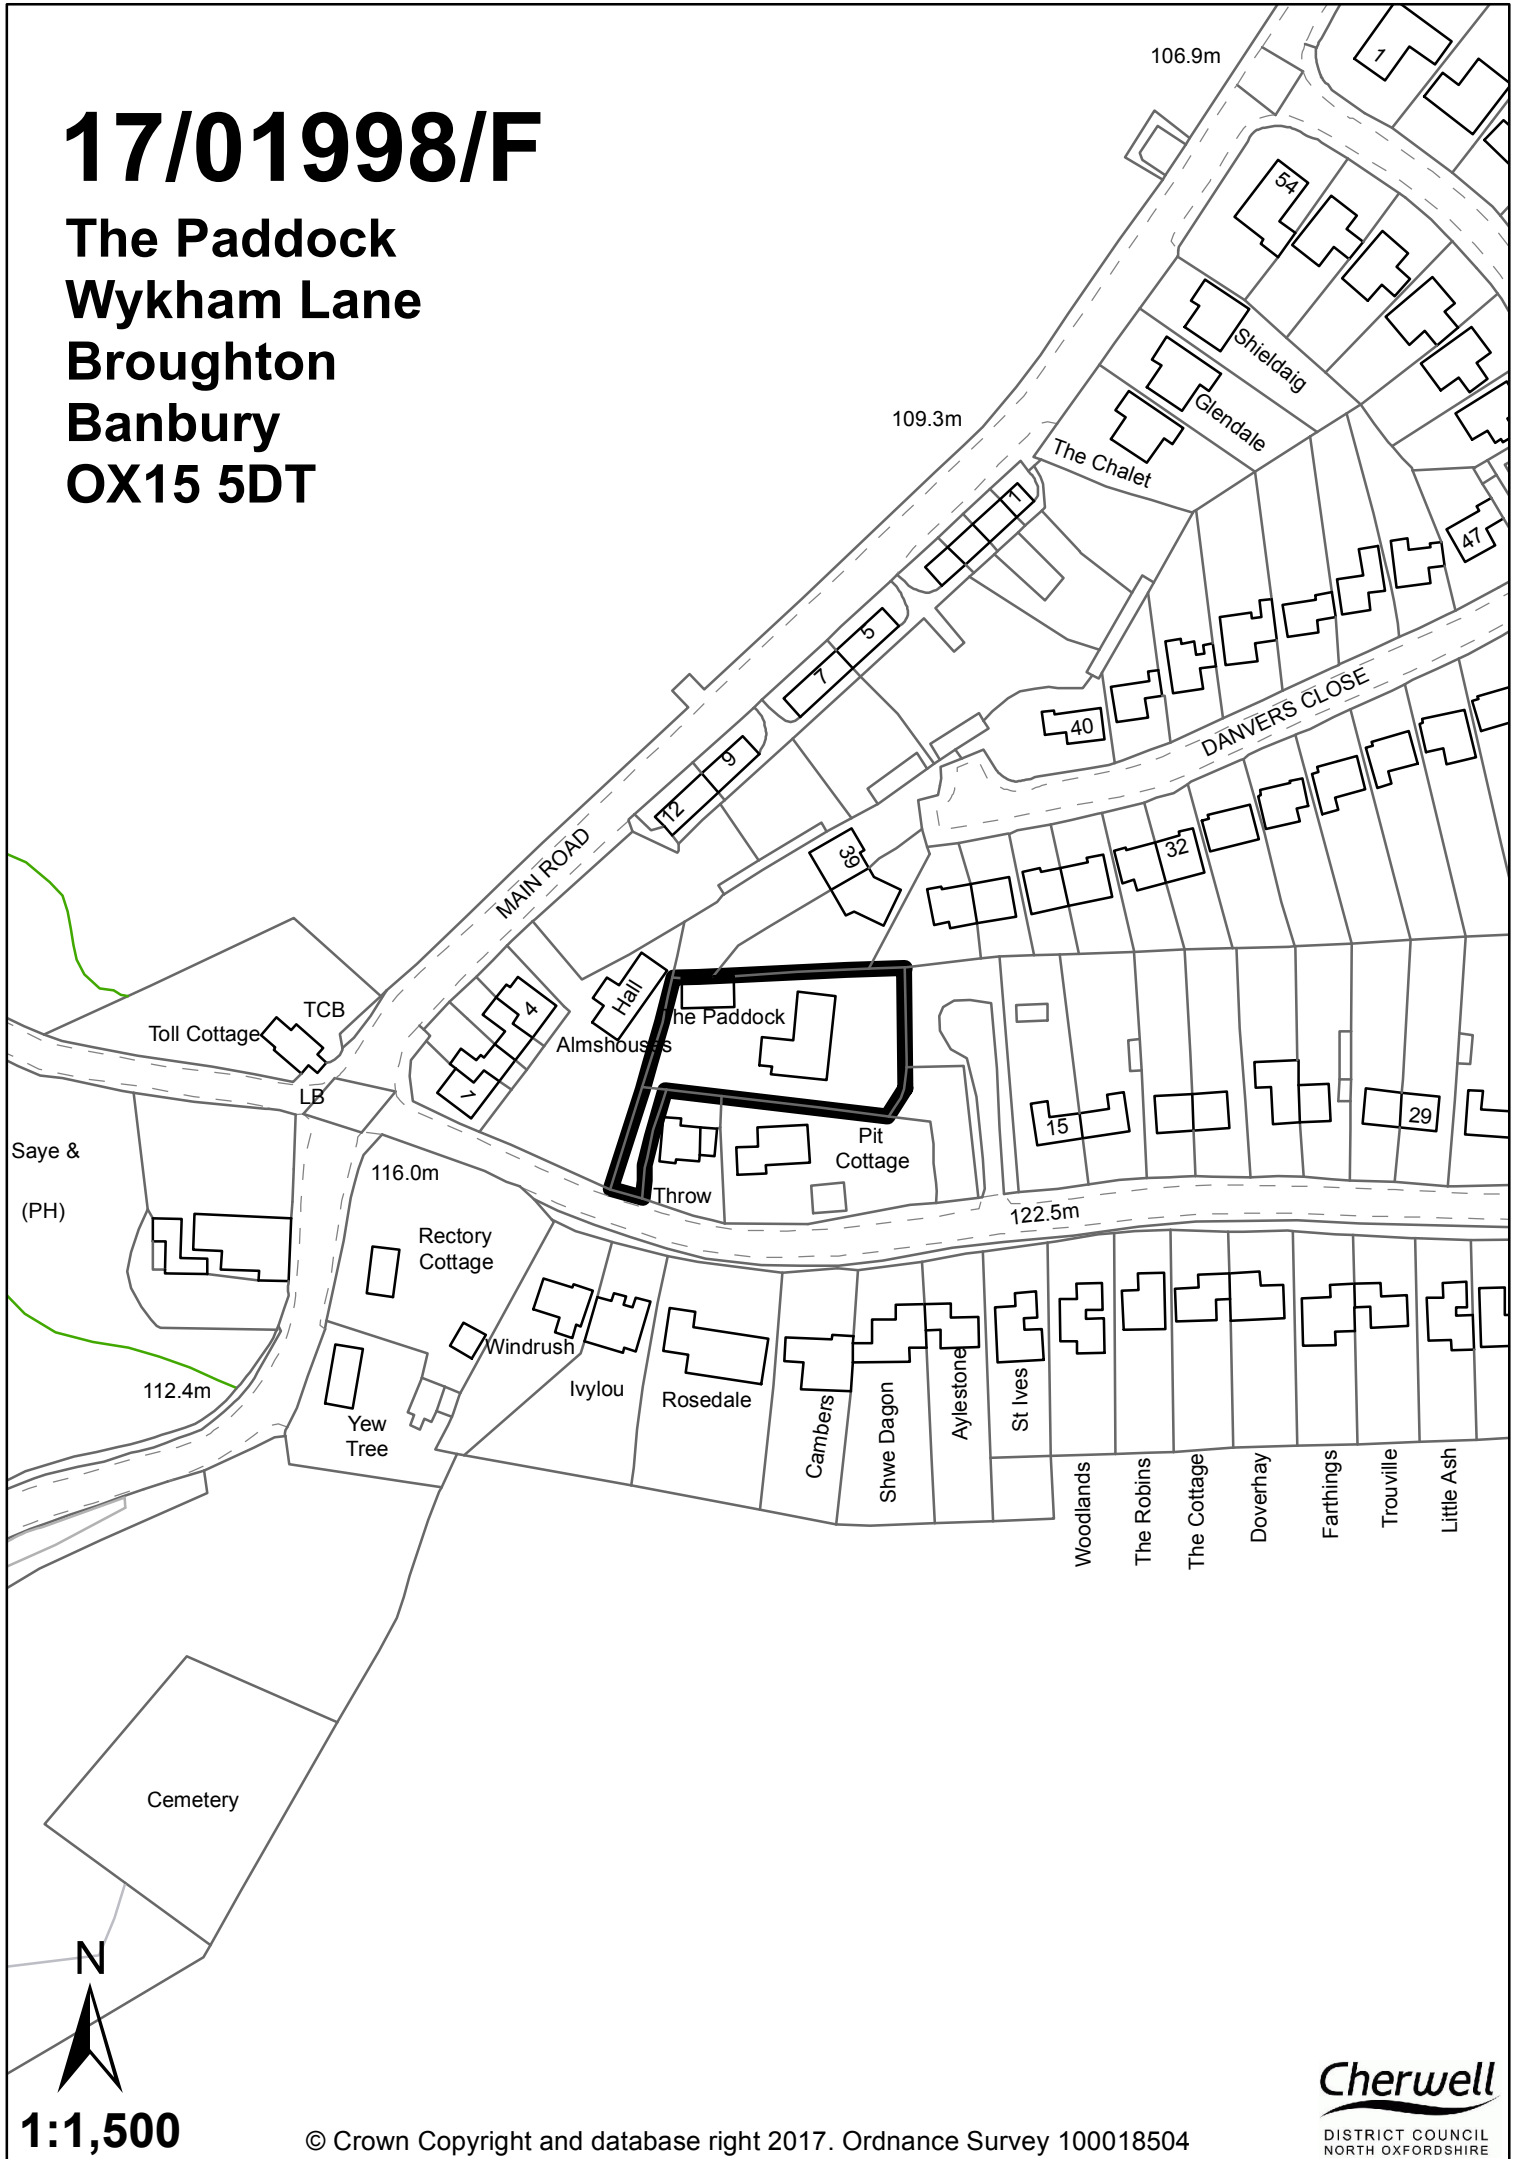

17/01998/F

The Paddock
Wykham Lane
Broughton
Banbury
OX15 5DT

1:1,500

© Crown Copyright and database right 2017. Ordnance Survey 100018504

Cherwell
DISTRICT COUNCIL
NORTH OXFORDSHIRE