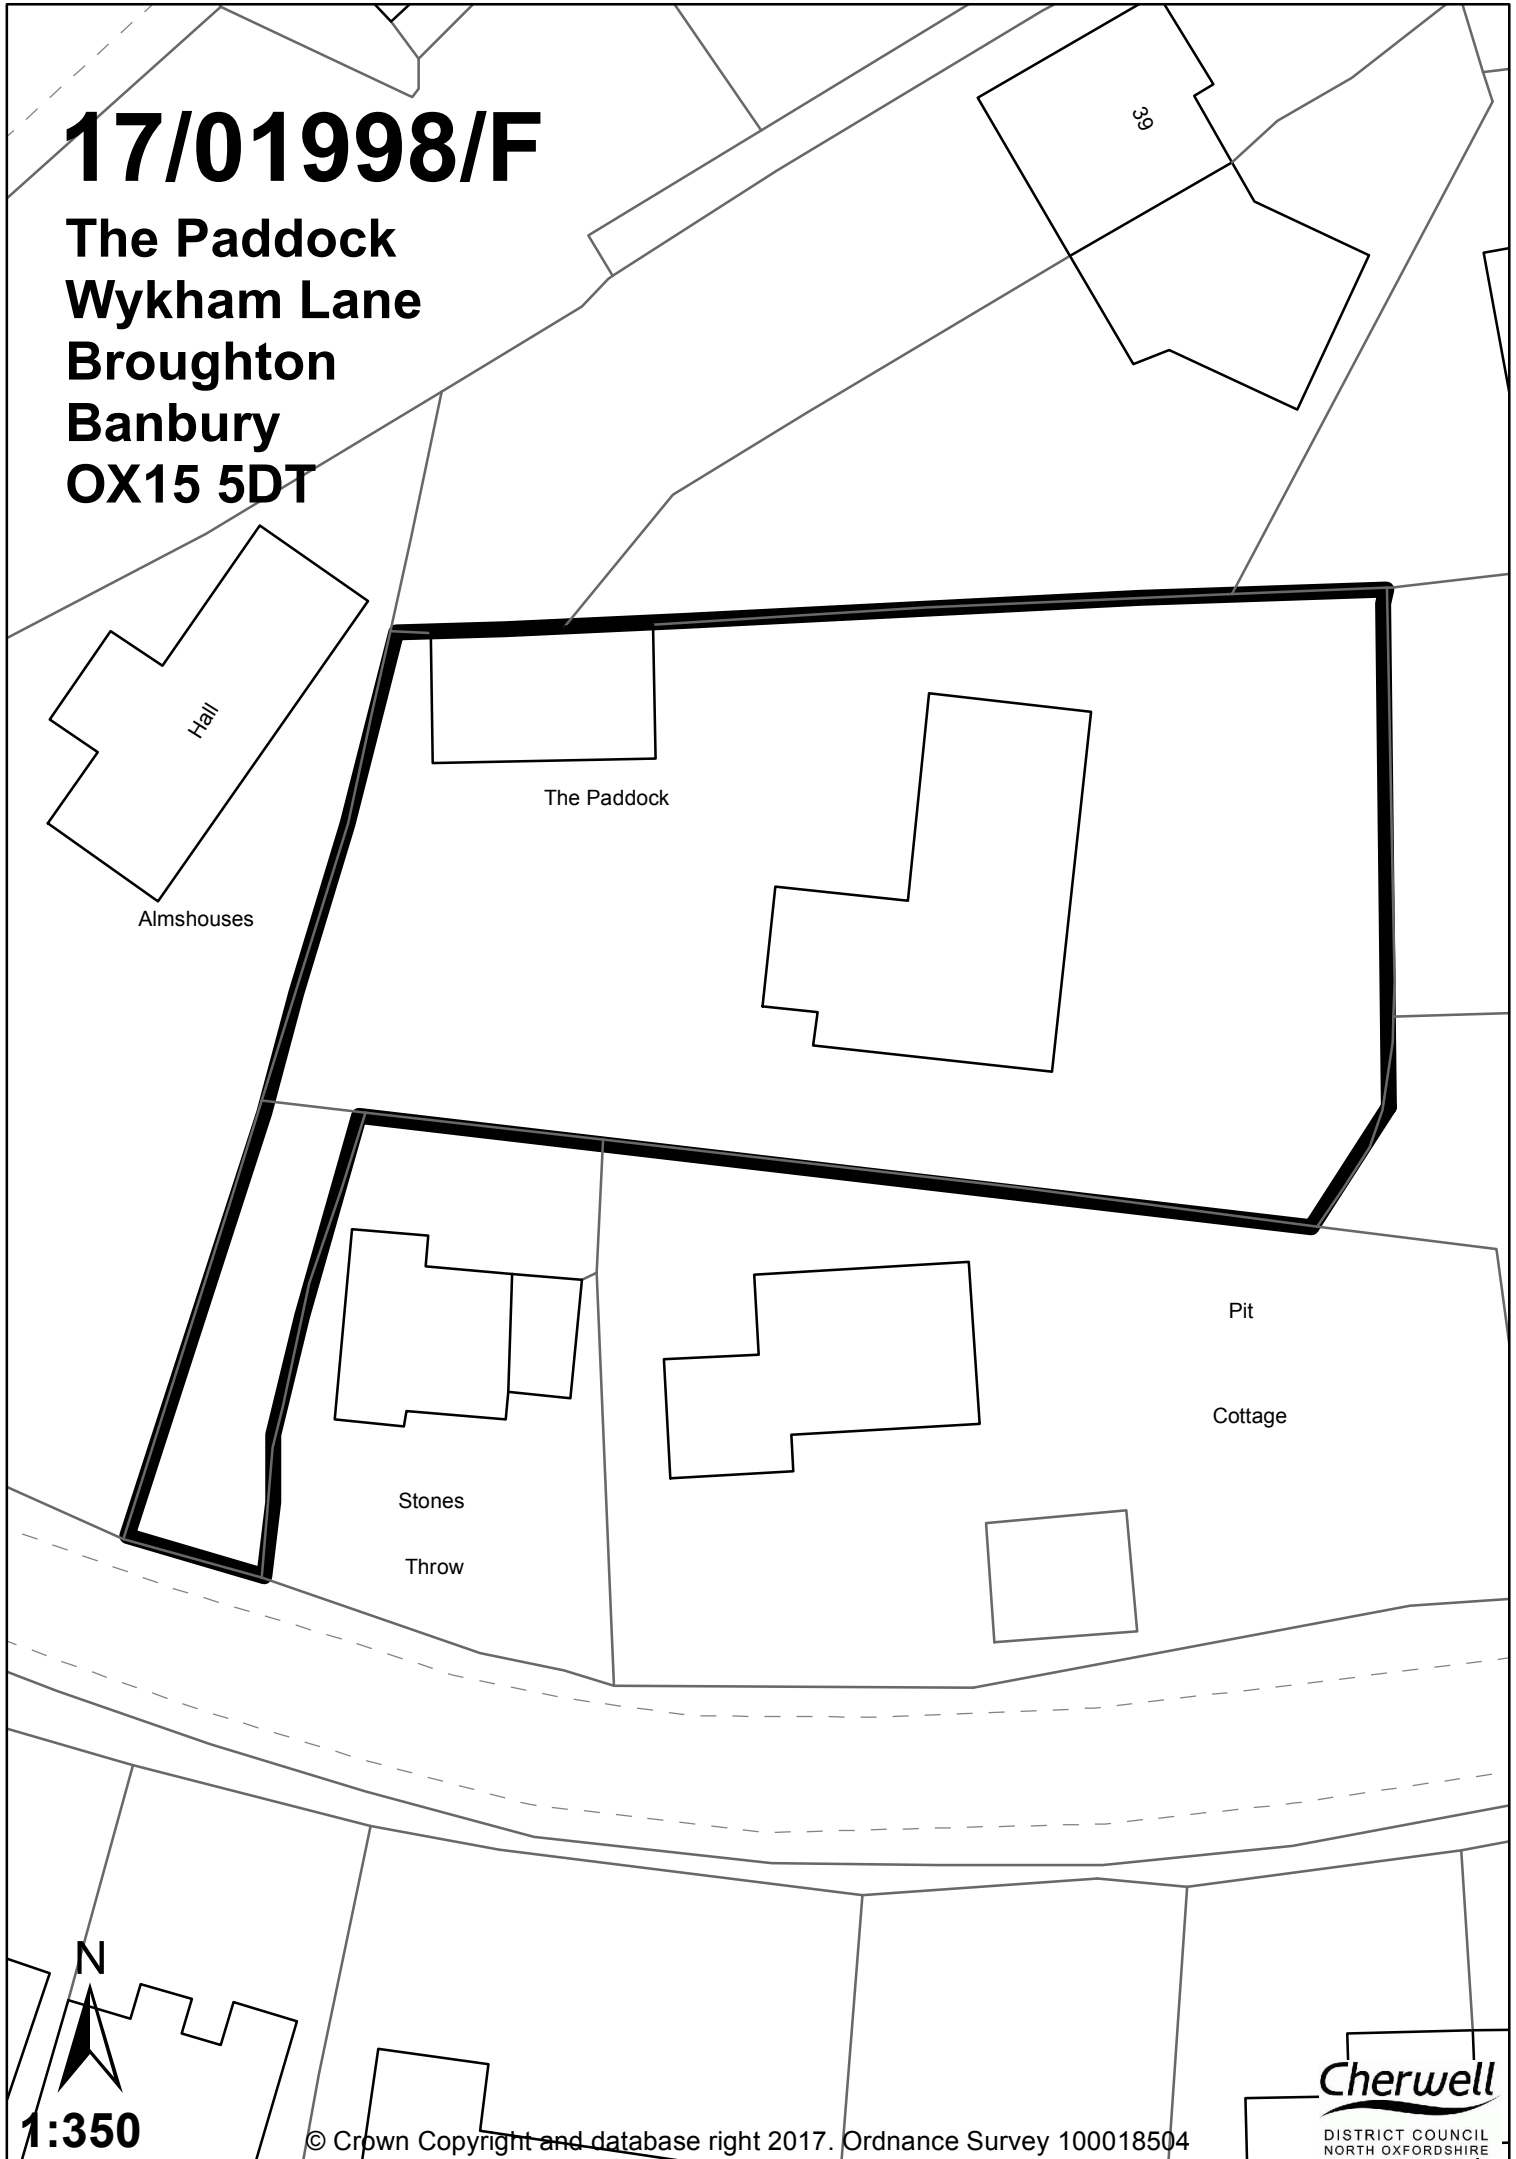

17/01998/F

The Paddock
Wykham Lane
Broughton
Banbury
OX15 5DT

1:350

© Crown Copyright and database right 2017. Ordnance Survey 100018504

Cherwell
DISTRICT COUNCIL
NORTH OXFORDSHIRE