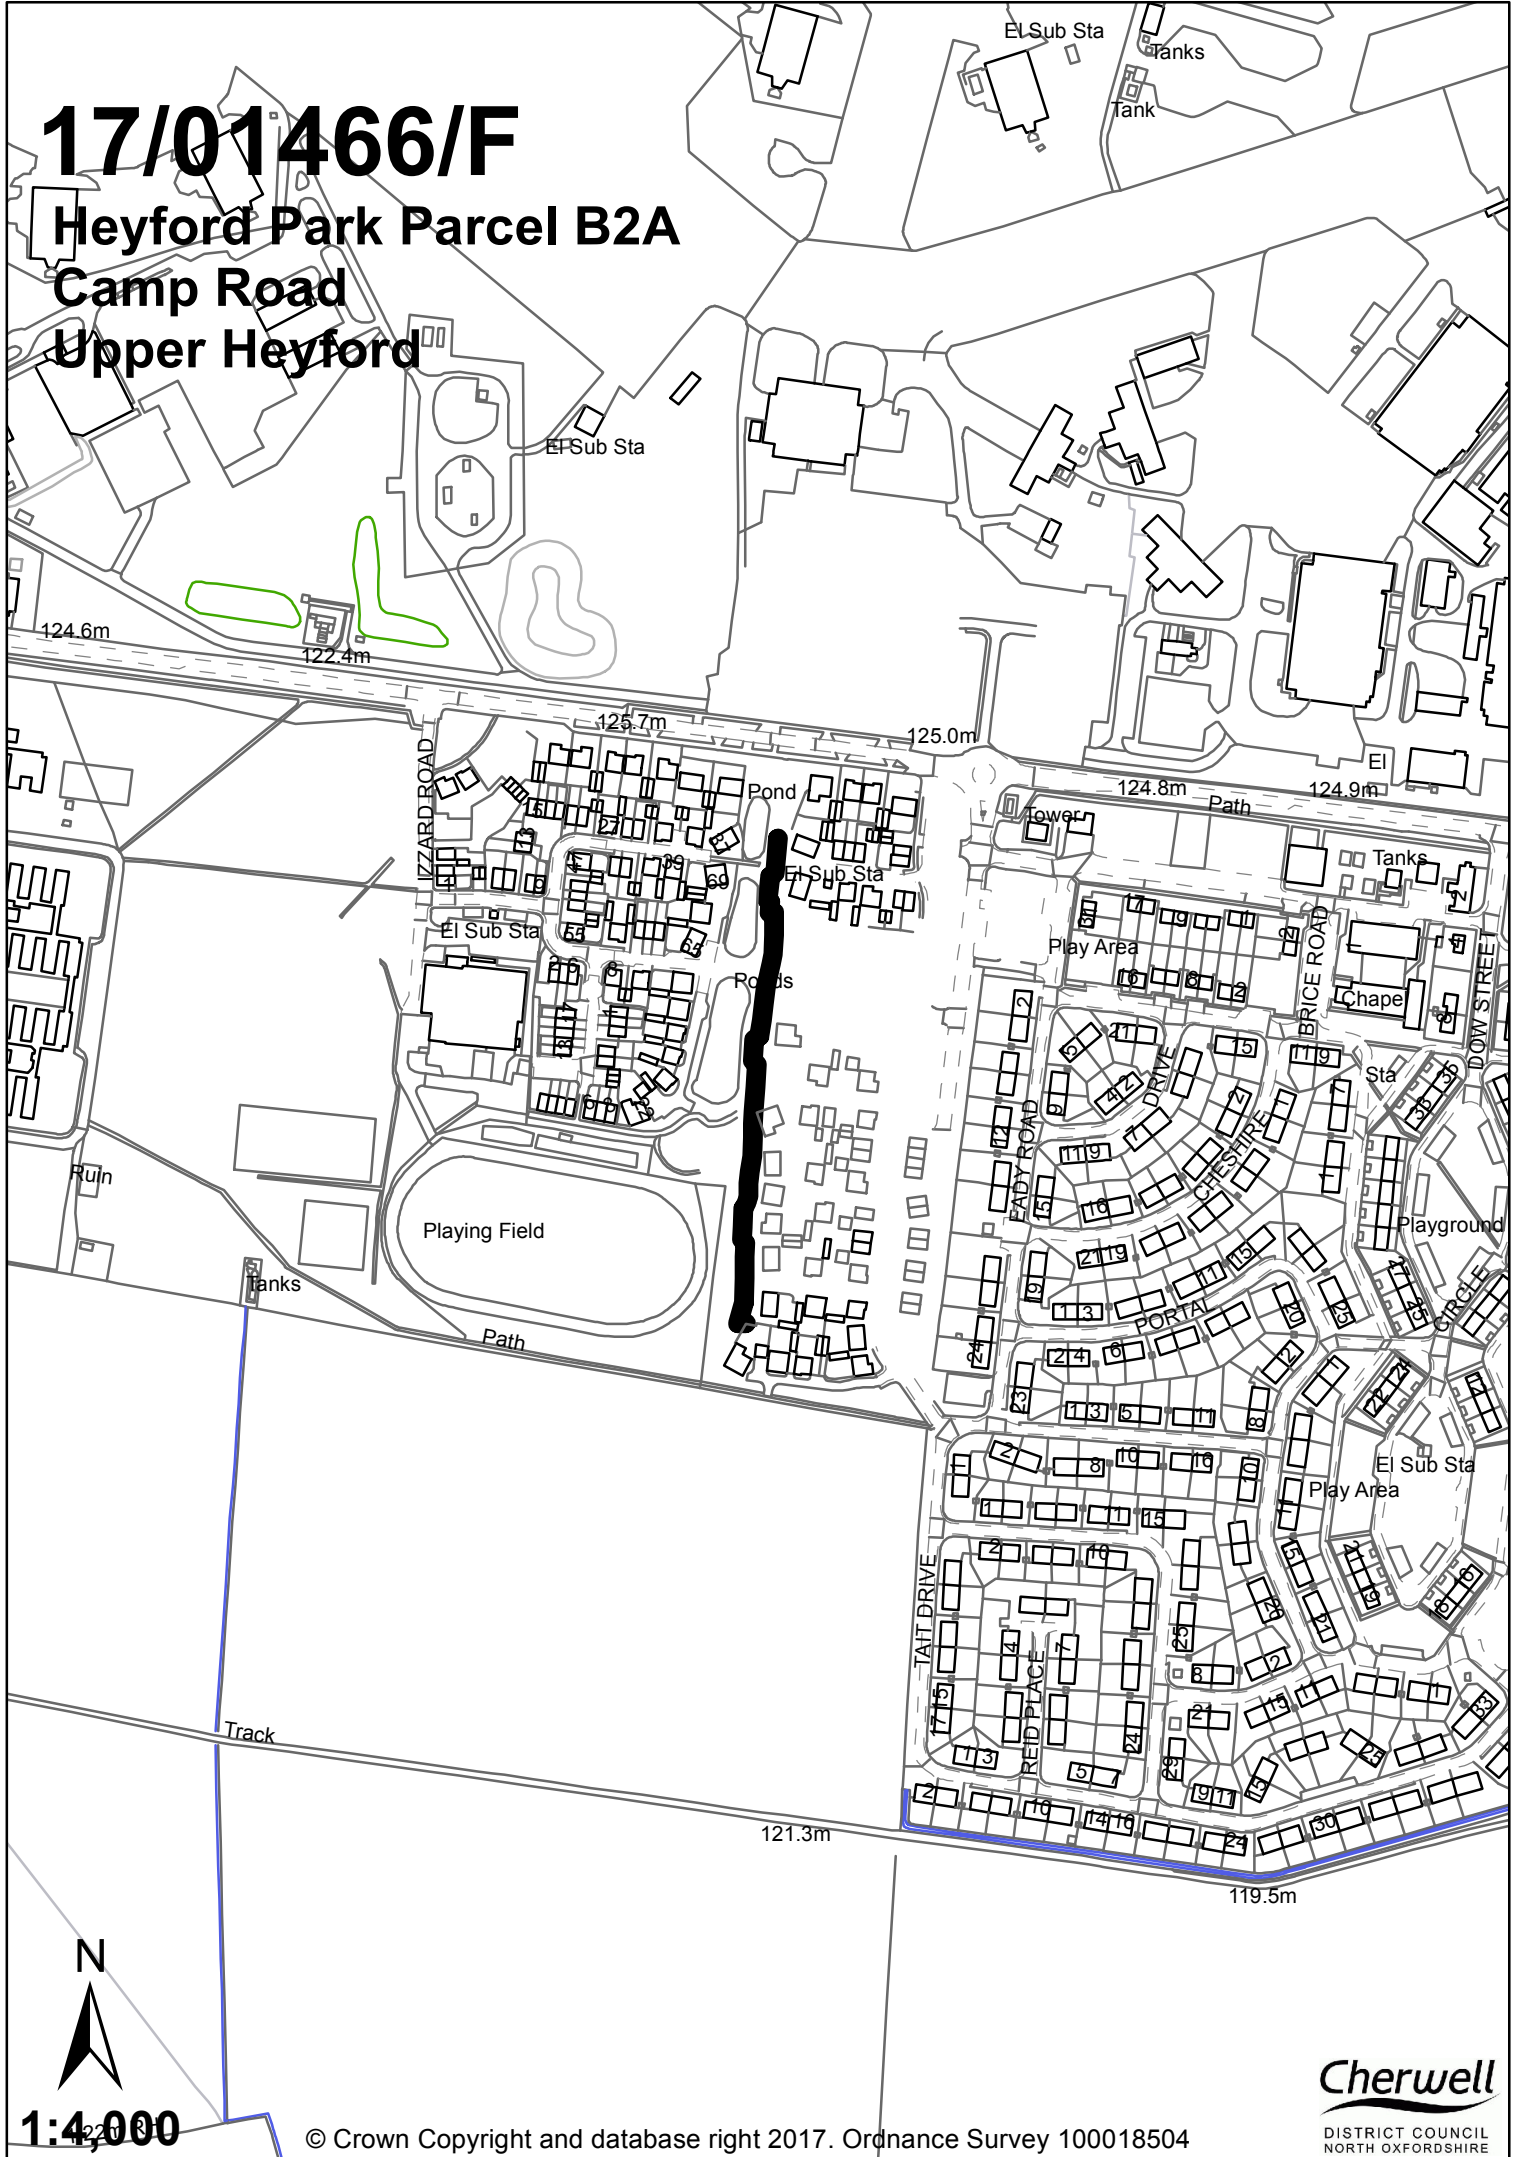

17/01466/F

Heyford Park Parcel B2A

Camp Road

Upper Heyford

1:4,000

© Crown Copyright and database right 2017. Ordnance Survey 100018504

Cherwell
DISTRICT COUNCIL
NORTH OXFORDSHIRE