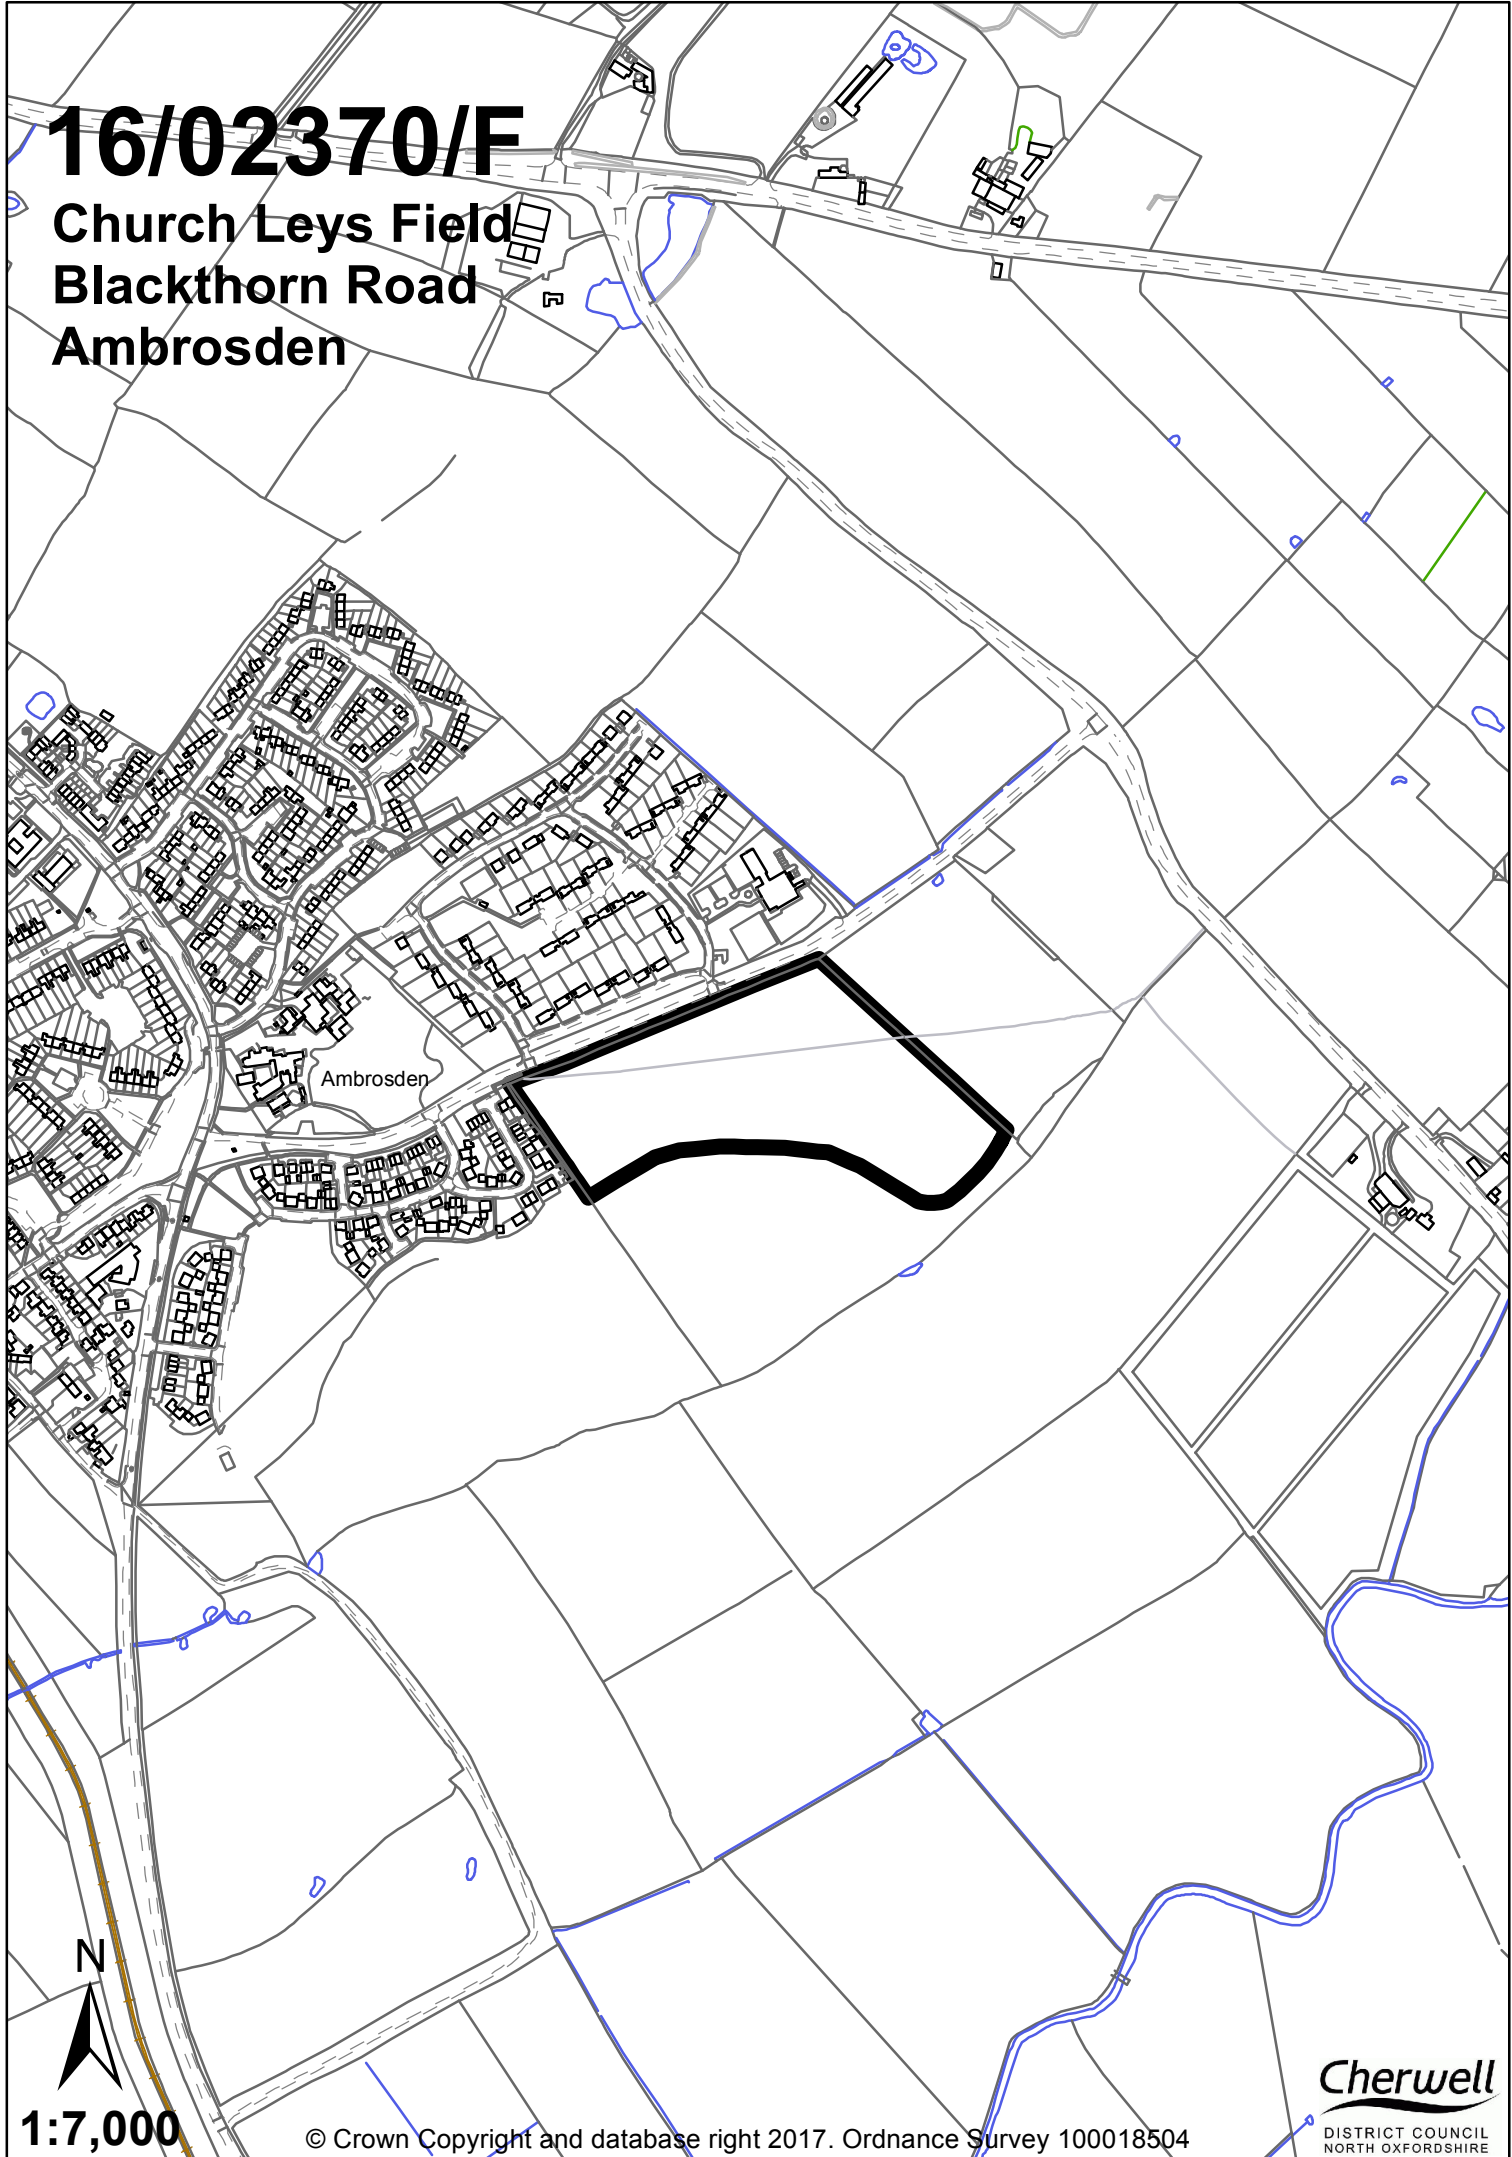

16/02370/F

**Church Leys Field
Blackthorn Road
Ambrosden**

Ambrosden

1:7,000

© Crown Copyright and database right 2017. Ordnance Survey 100018504