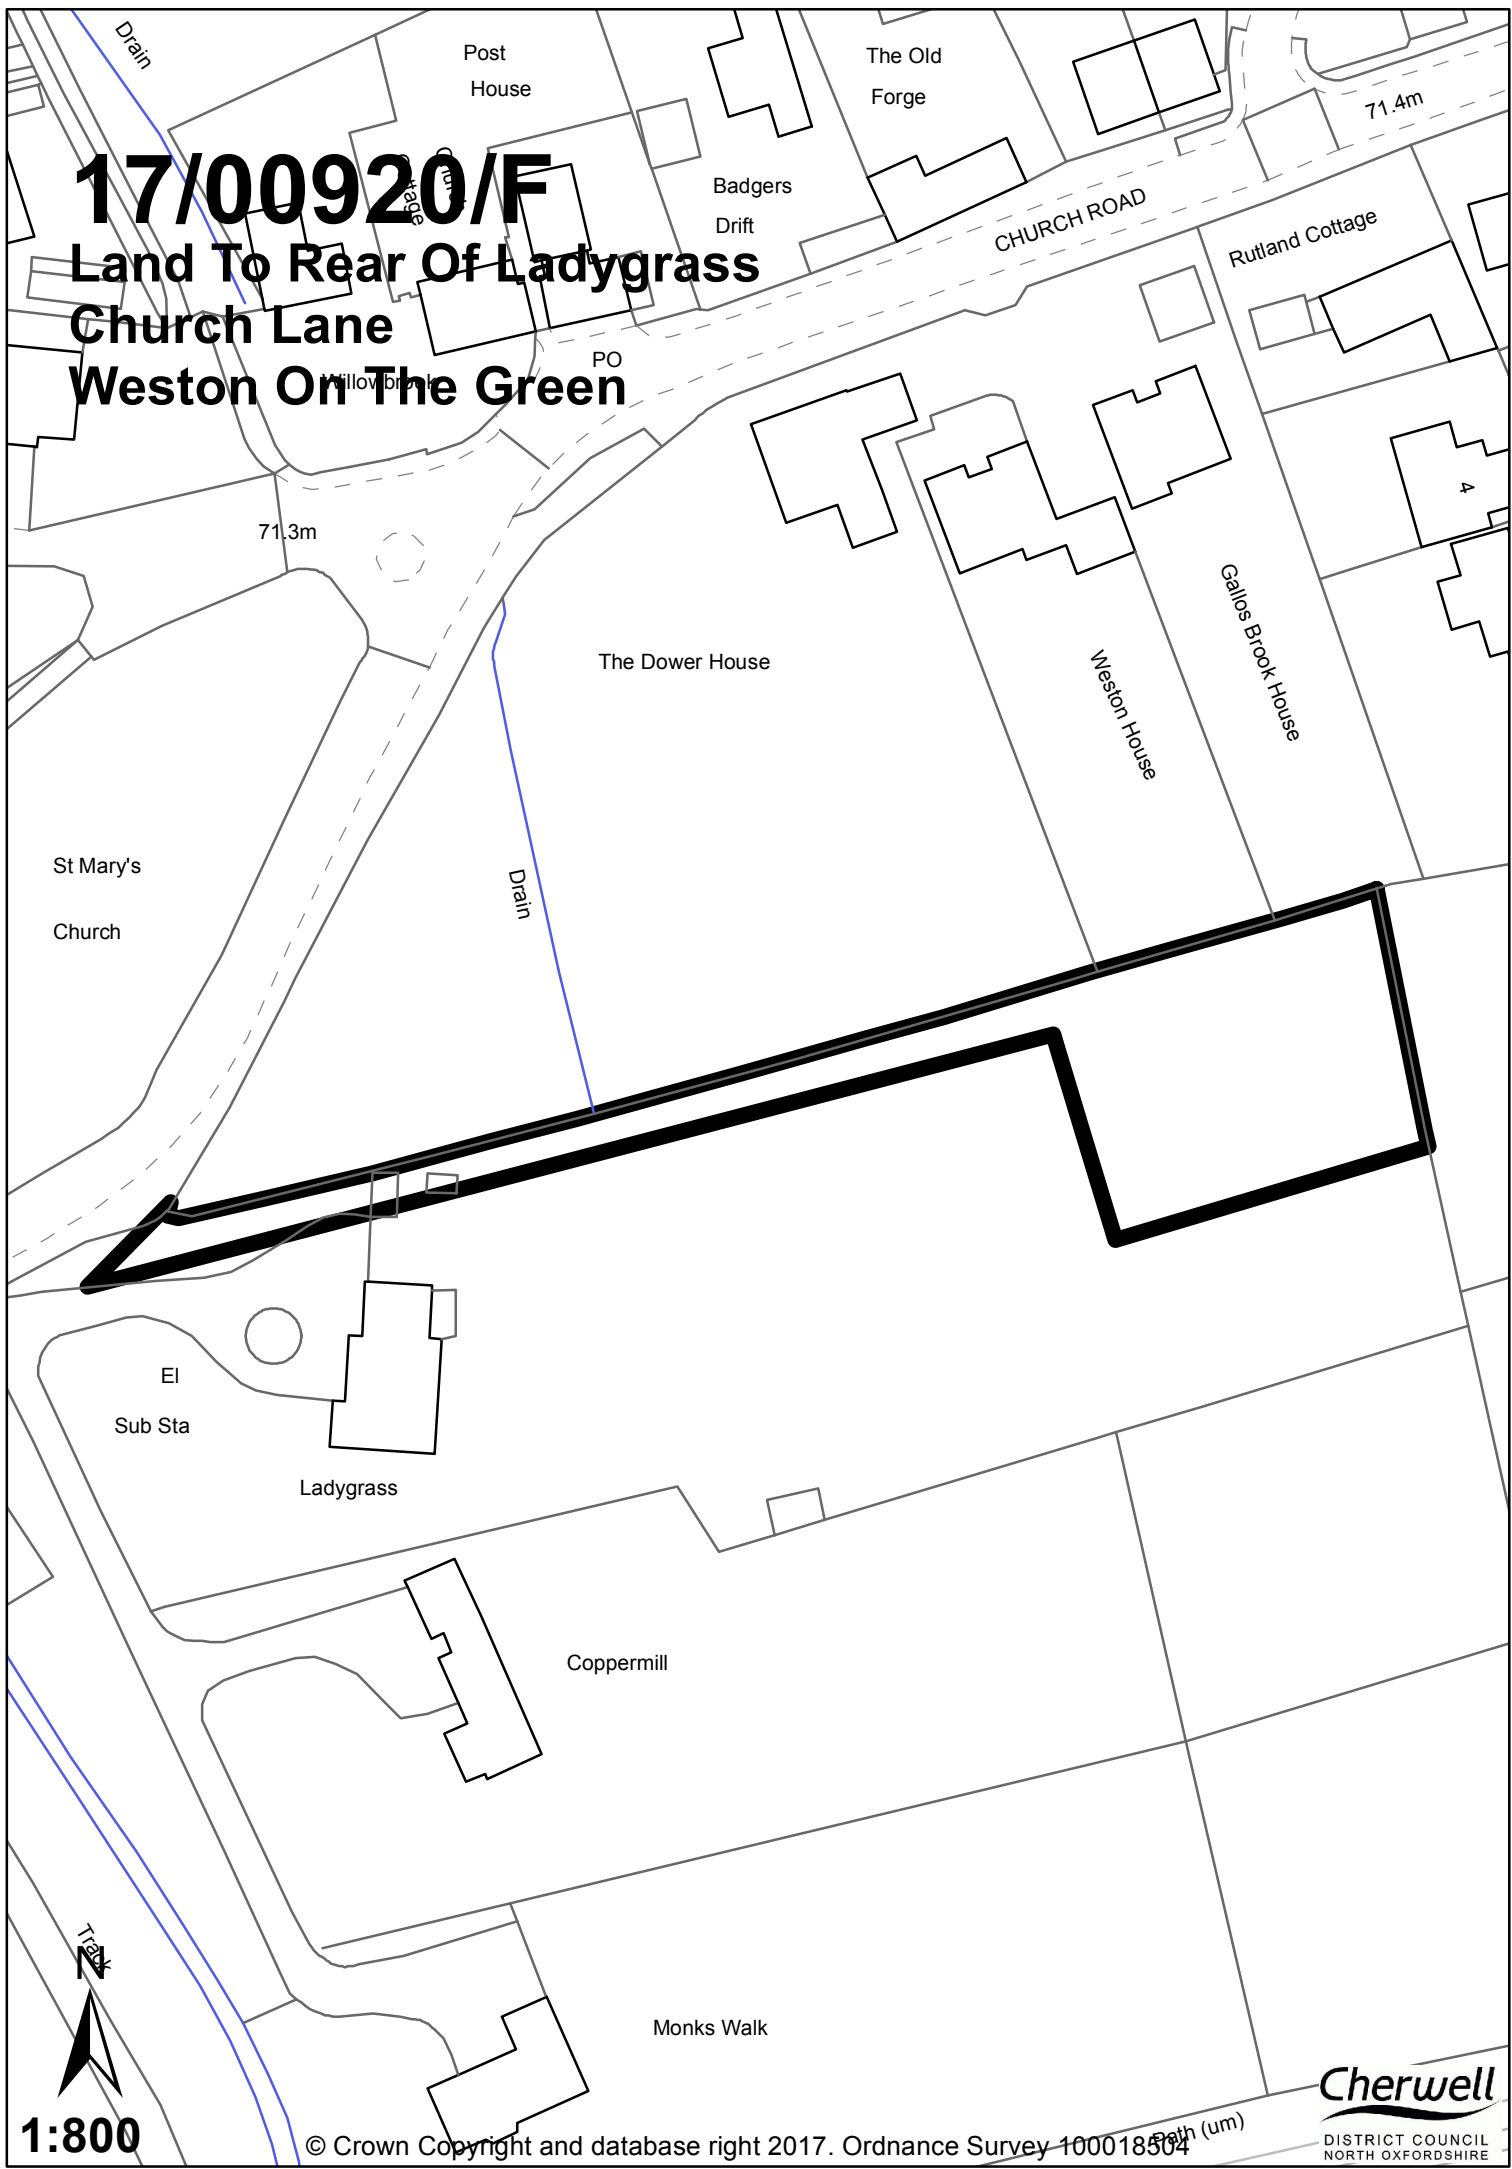

# 17/00920/F

Land To Rear Of Ladygrass  
Church Lane  
Weston On The Green

1:800

© Crown Copyright and database right 2017. Ordnance Survey 100018504

**Cherwell**  
DISTRICT COUNCIL  
NORTH OXFORDSHIRE