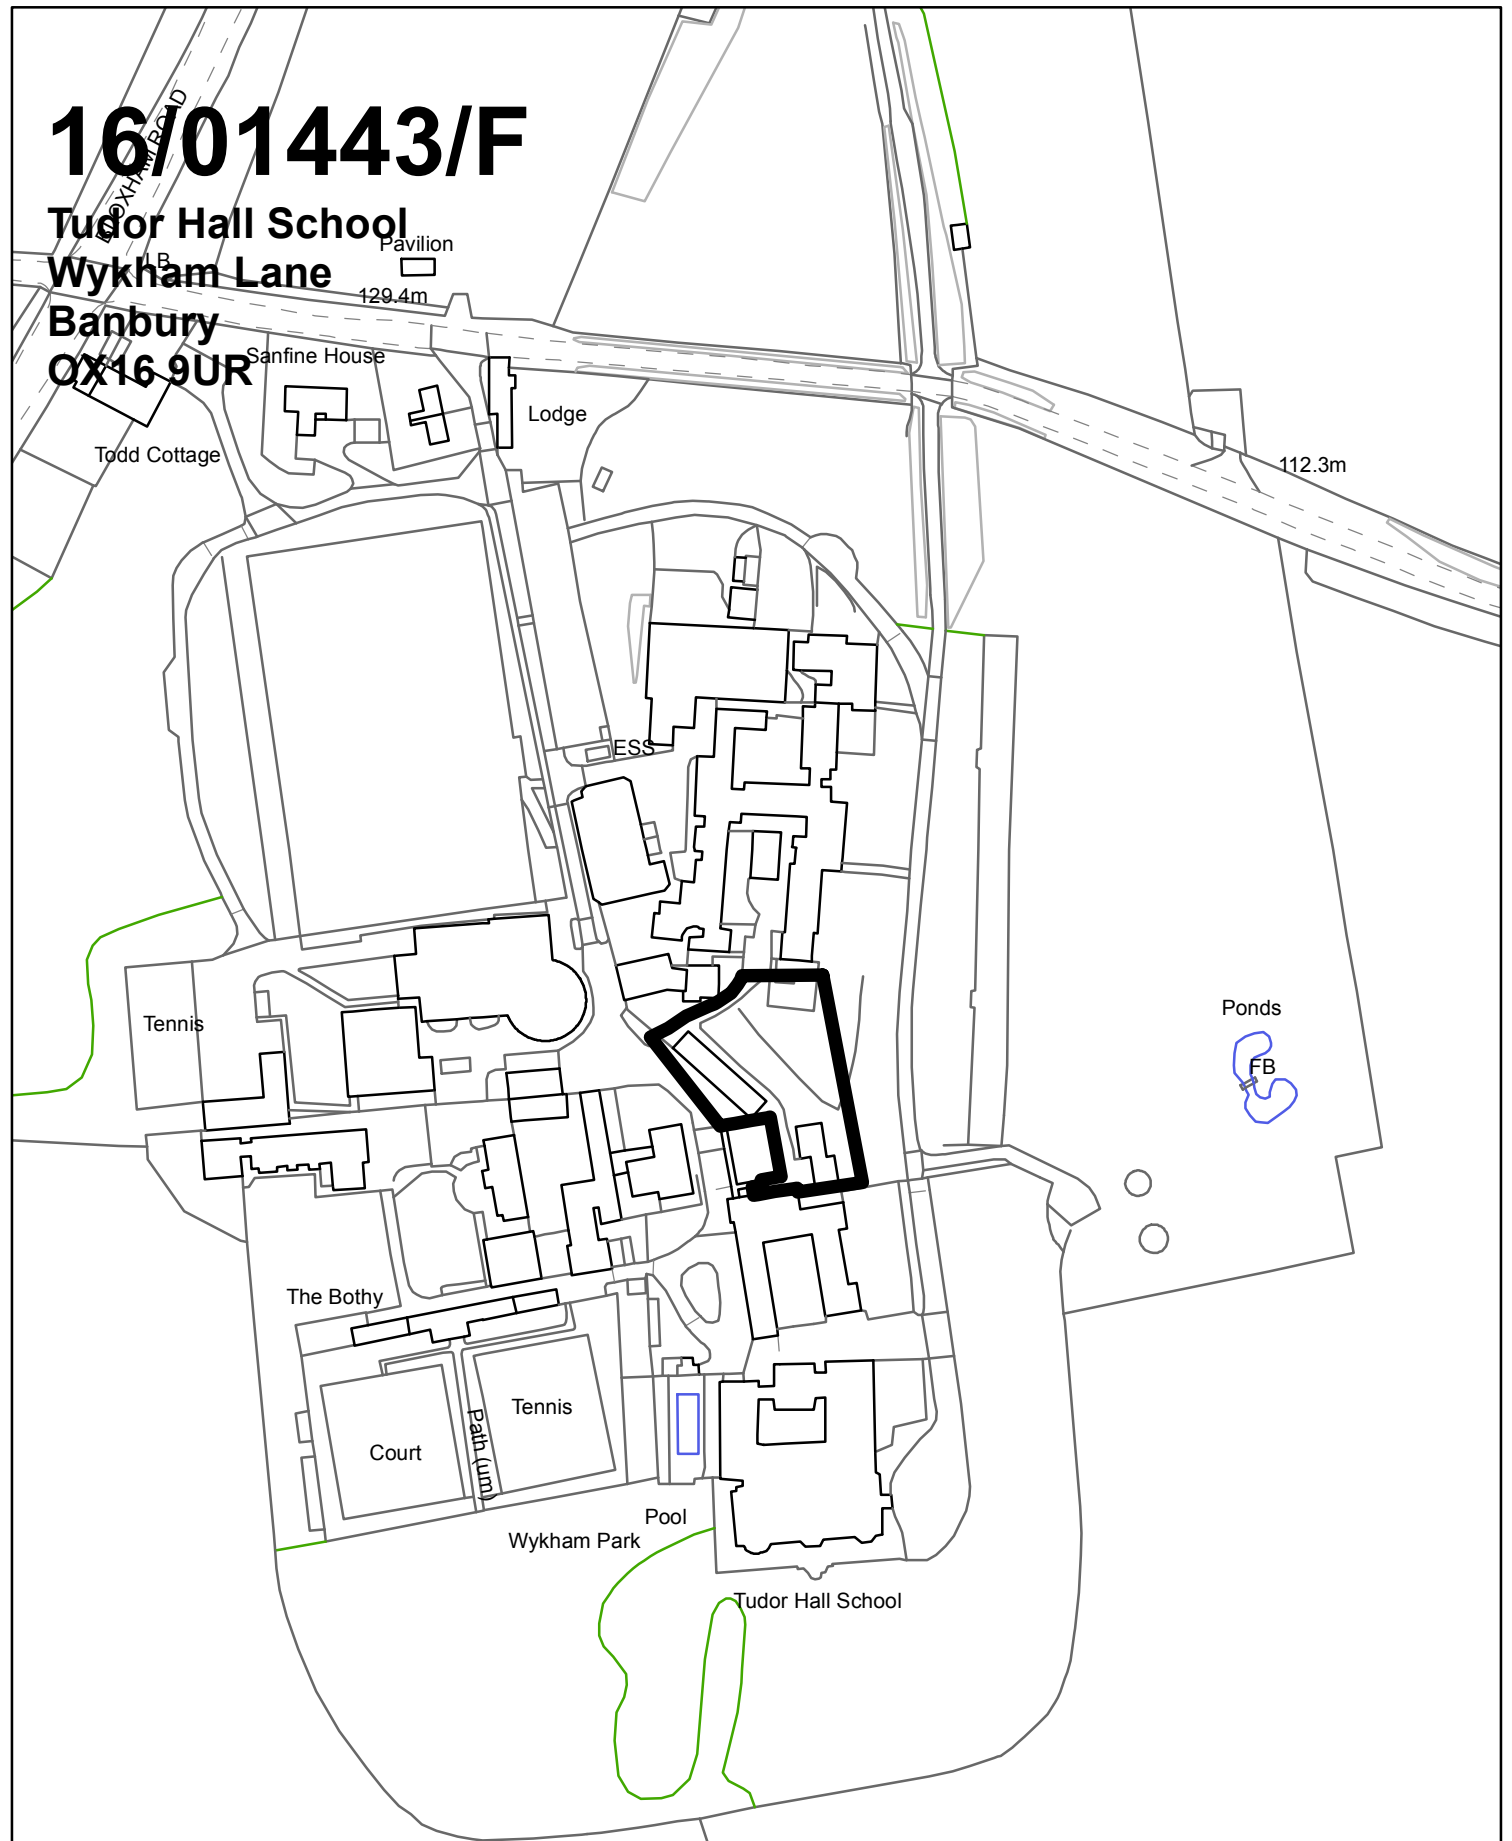

16/01443/F

Tudor Hall School
Wykham Lane
Banbury
OX16 9UR

NORTH
Scale 1:2,000

© Crown Copyright and database right 2016. Ordnance Survey 100018504

Cherwell

DISTRICT COUNCIL
NORTH OXFORDSHIRE