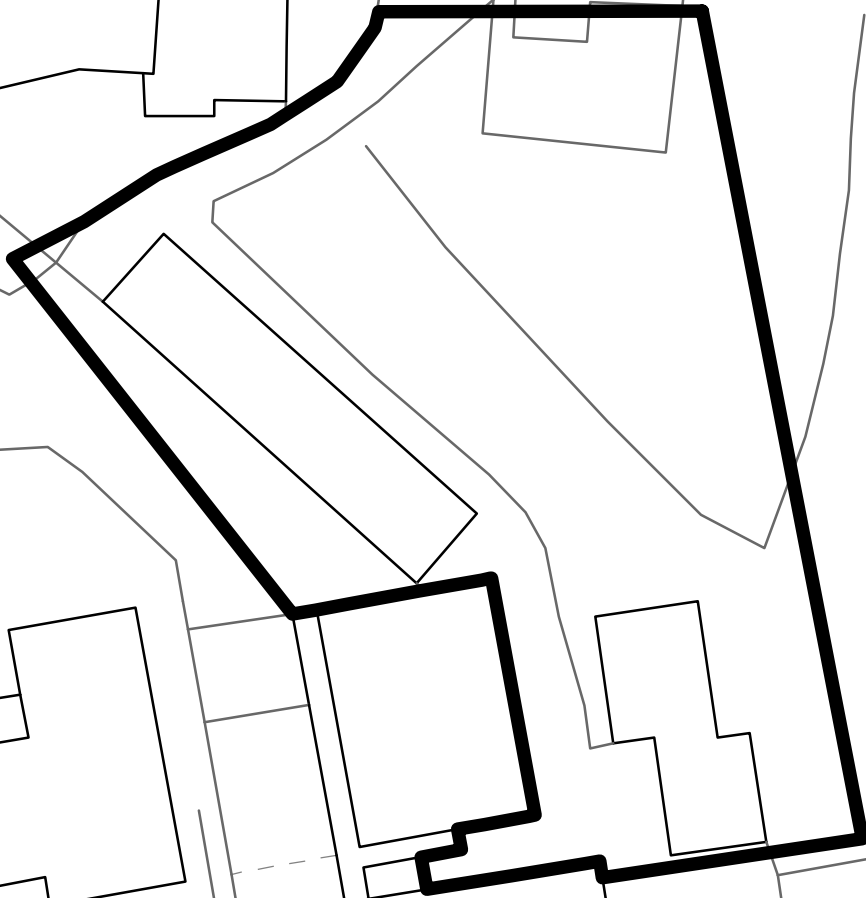

16/01443/F

**Tudor Hall School
Wykham Lane
Banbury
OX16 9UR**

NORTH
Scale 1:500

© Crown Copyright and database right 2016. Ordnance Survey 100018504

Cherwell

DISTRICT COUNCIL
NORTH OXFORDSHIRE