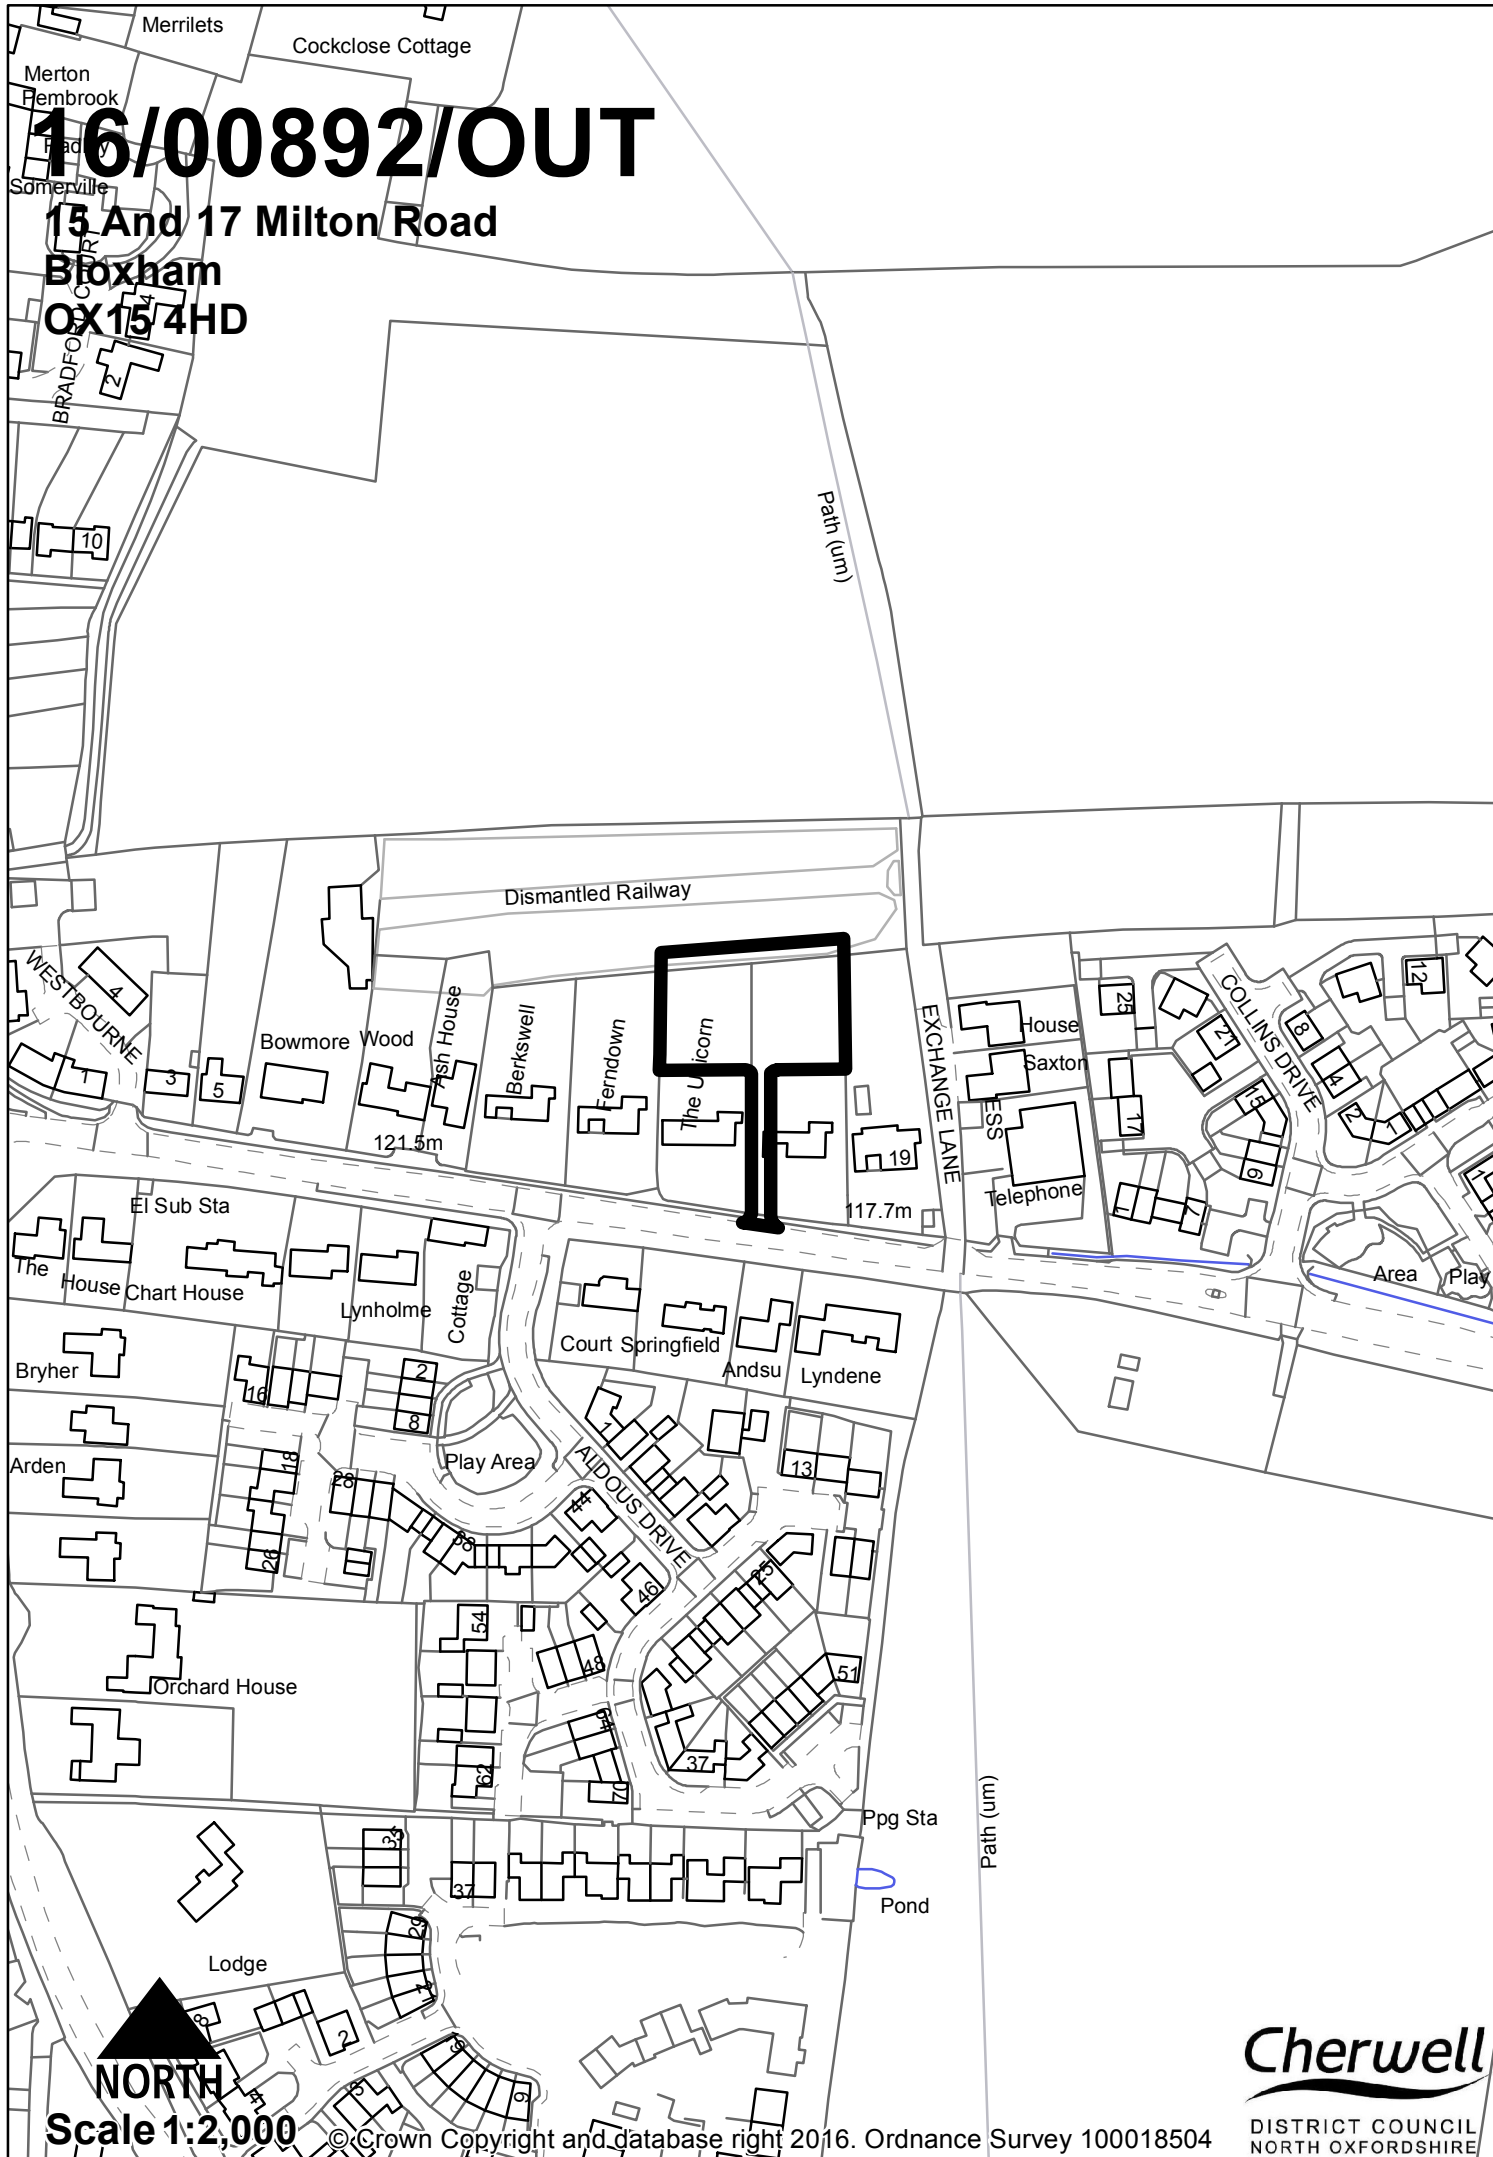

16/00892/OUT

15 And 17 Milton Road
Bloxham
OX15 4HD

Cherwell

DISTRICT COUNCIL
NORTH OXFORDSHIRE