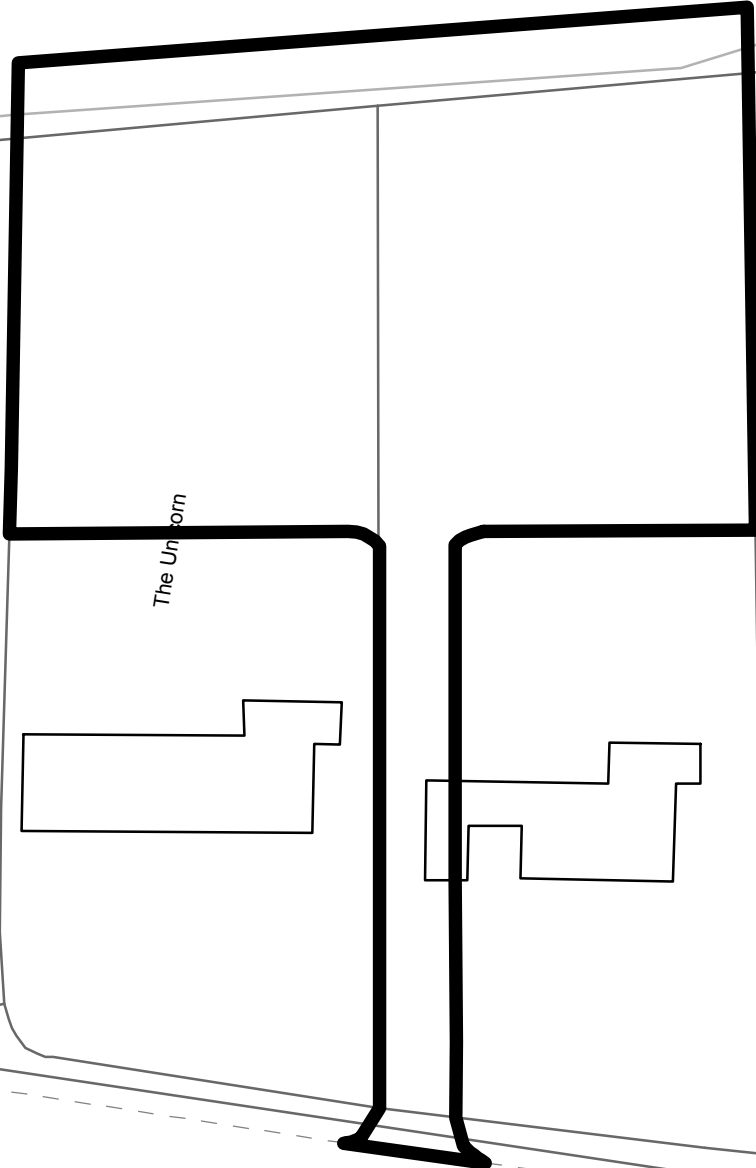

16/00892/OUT

15 And 17 Milton Road

Bloxham

OX15 4HD

Dismantled Railway

Ferndown

The Unicorn

13

19

117.7m

Rowa

NORTH

Scale 1:500

© Crown Copyright and database-right. 2016. Ordnance Survey 100018504

Cherwell

DISTRICT COUNCIL
NORTH OXFORDSHIRE