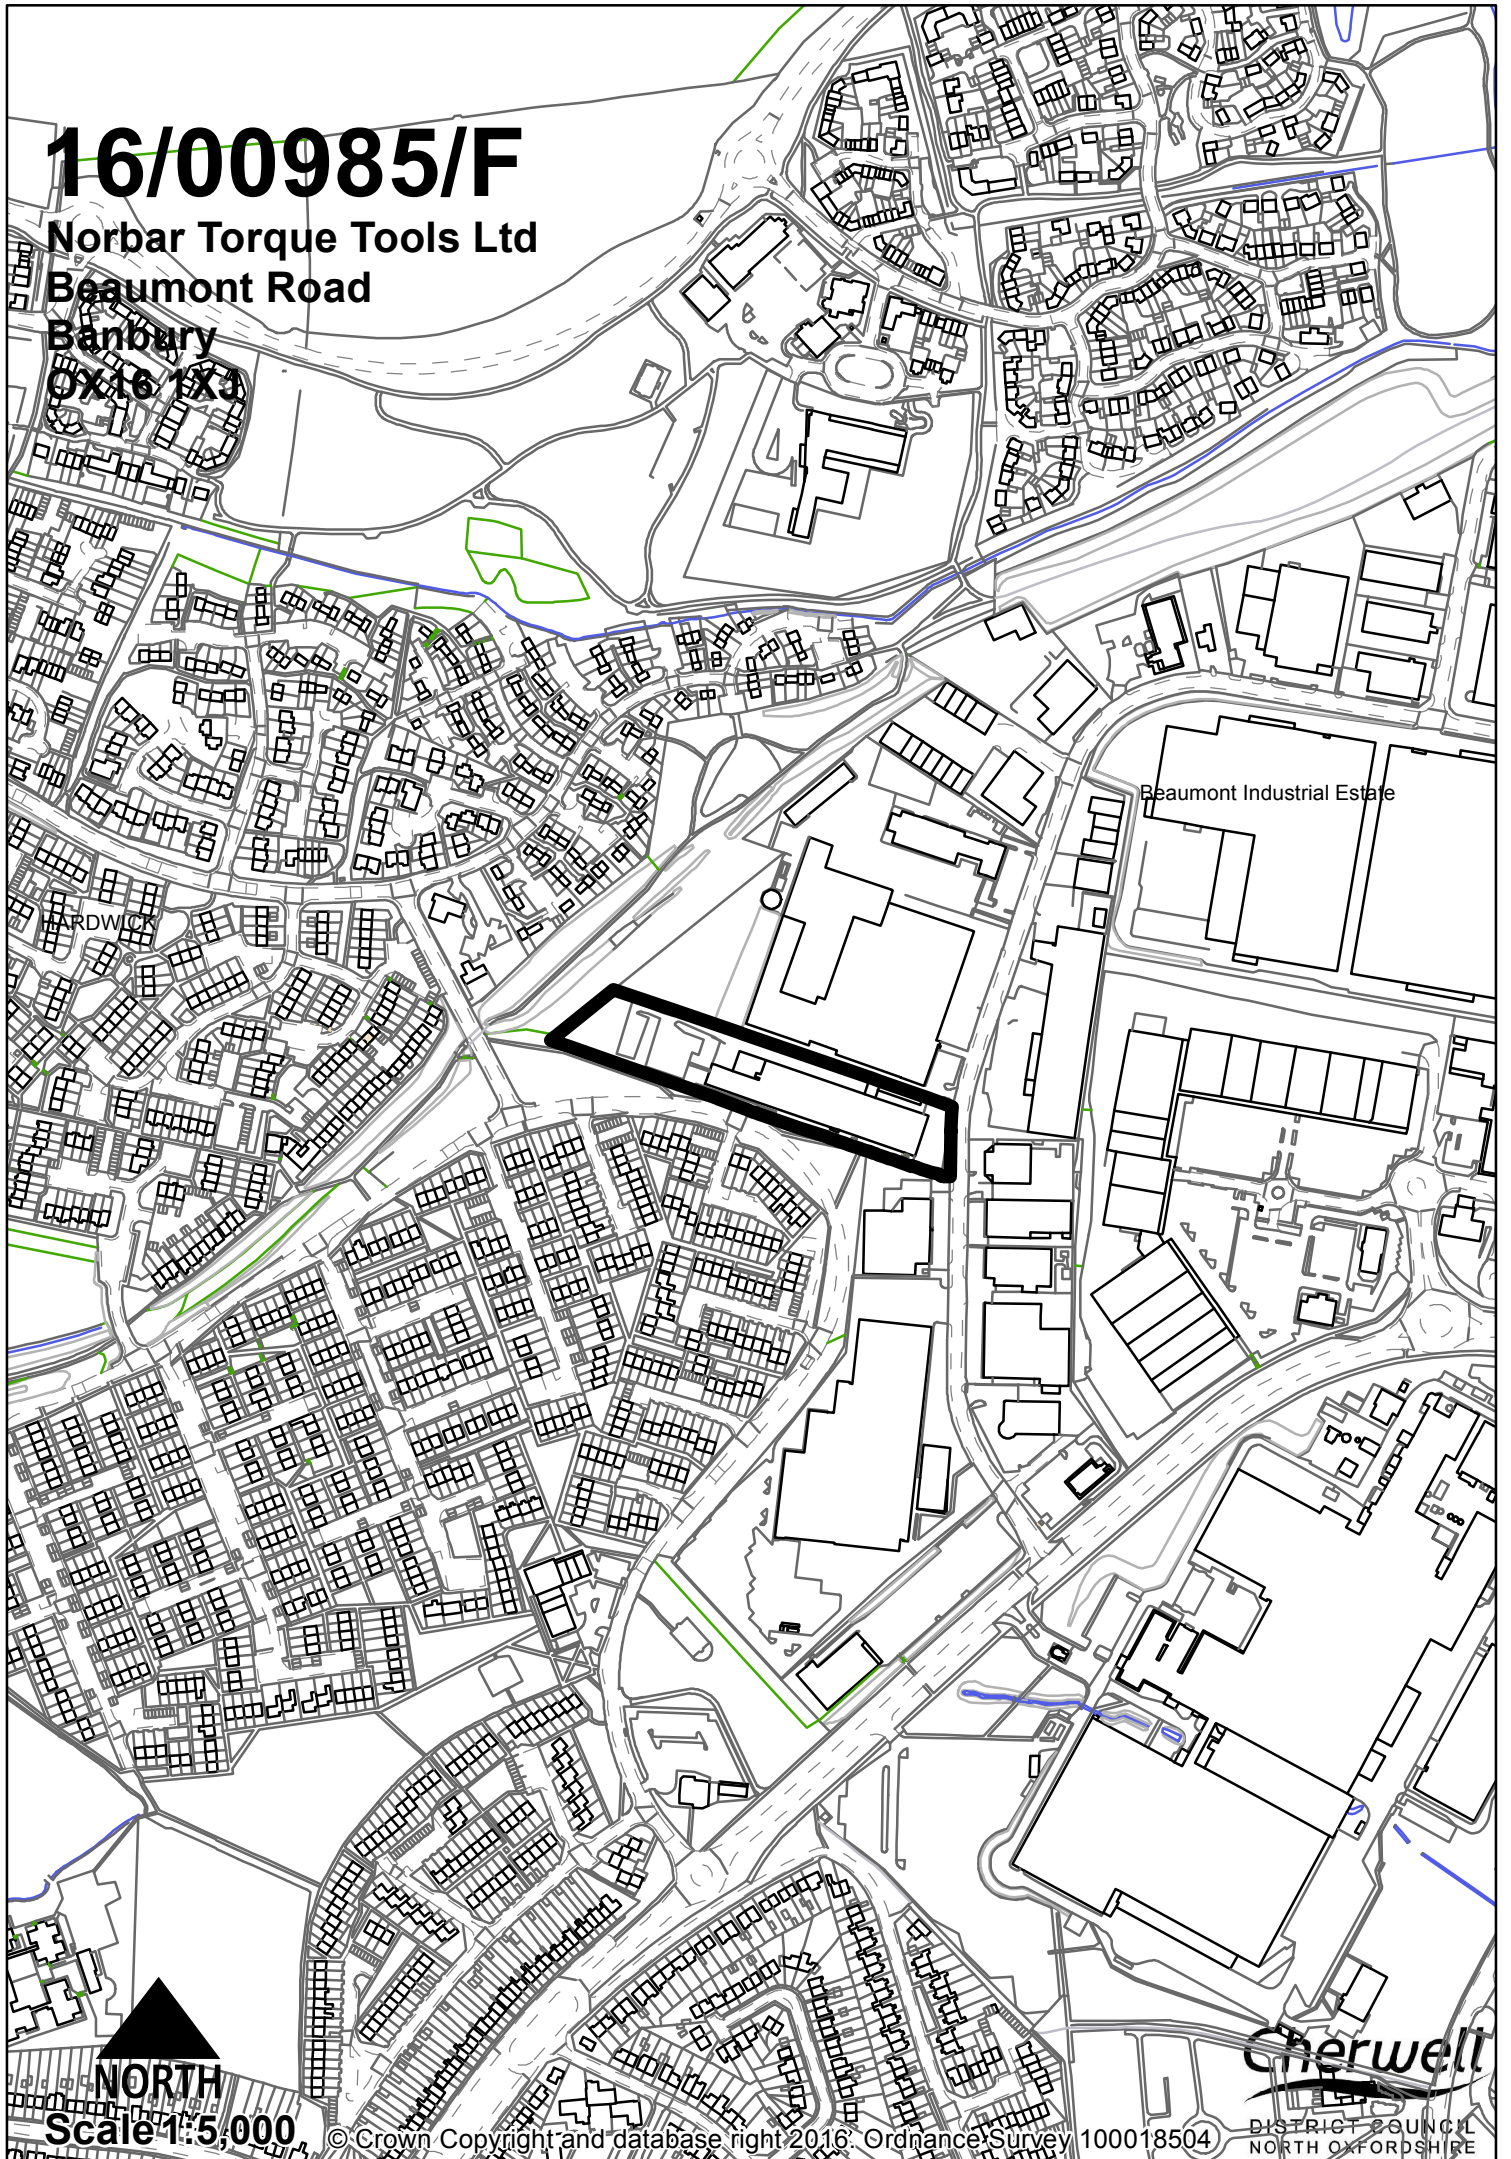

16/00985/F

Norbar Torque Tools Ltd
Beaumont Road
Banbury
OX16 1X3

Beaumont Industrial Estate

WARDWICK

NORTH

Scale 1:5,000

© Crown Copyright and database right 2016. Ordnance Survey 100018504

DISTRICT COUNCIL
NORTH OXFORDSHIRE