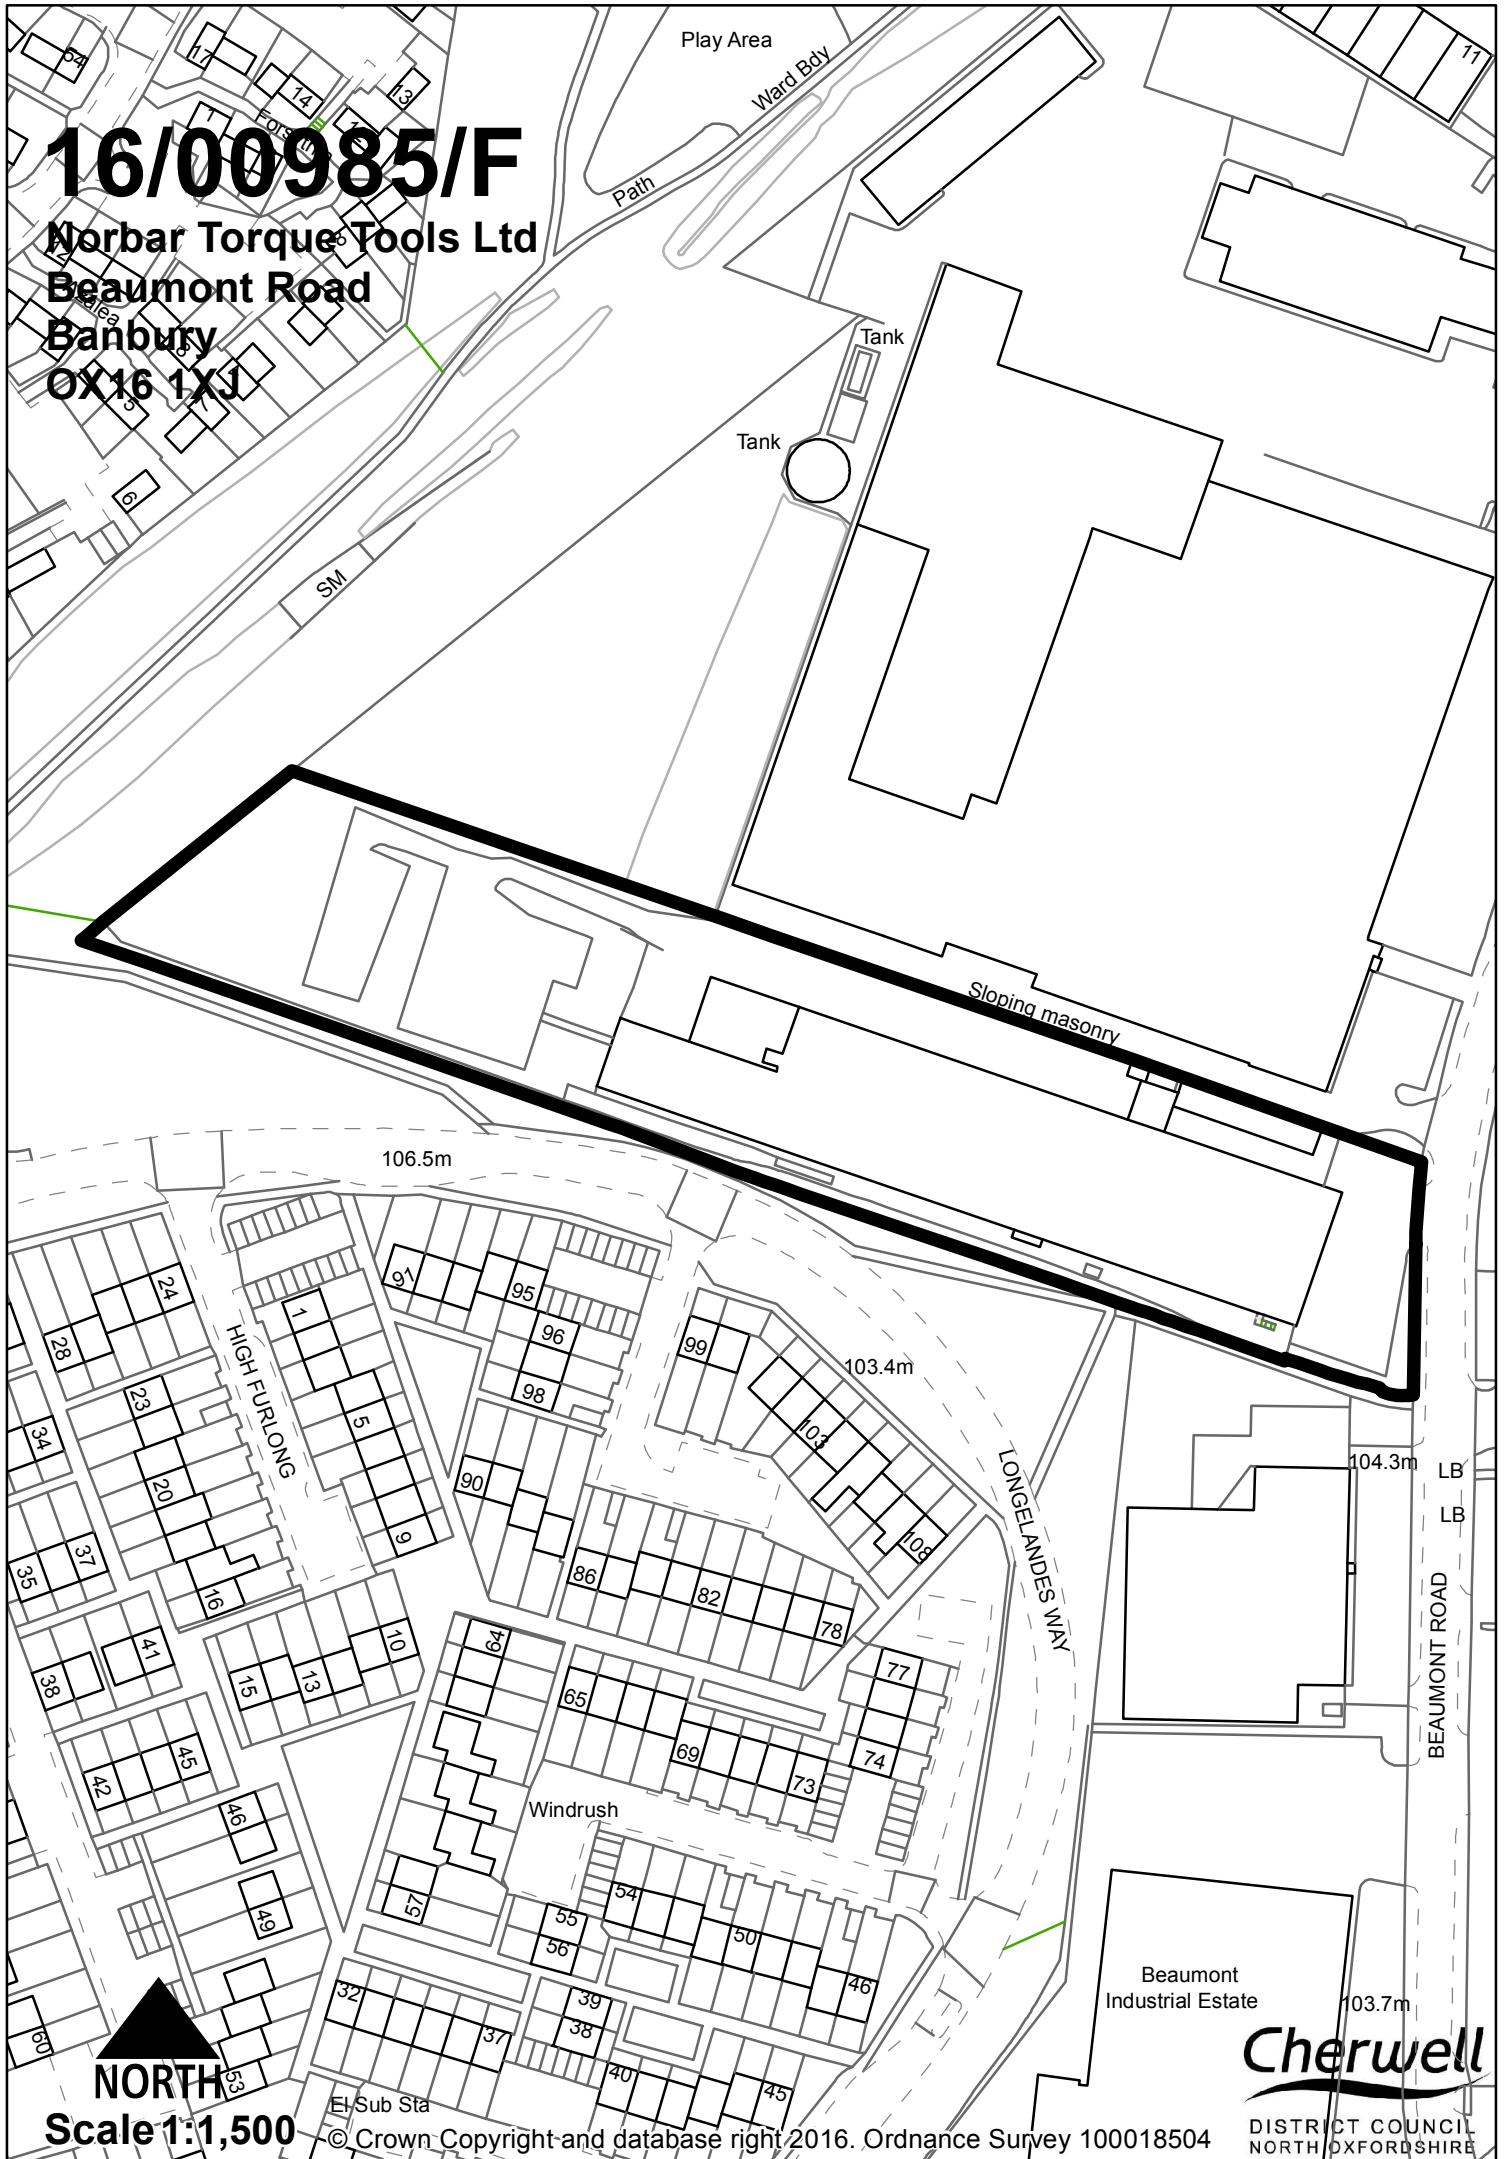

16/00985/F

Norbar Torque Tools Ltd
Beaumont Road
Banbury
OX16 1XJ

NORTH

Scale 1:1,500

El Sub Sta

© Crown Copyright and database right 2016. Ordnance Survey 100018504

Cherwell

DISTRICT COUNCIL
NORTH OXFORDSHIRE