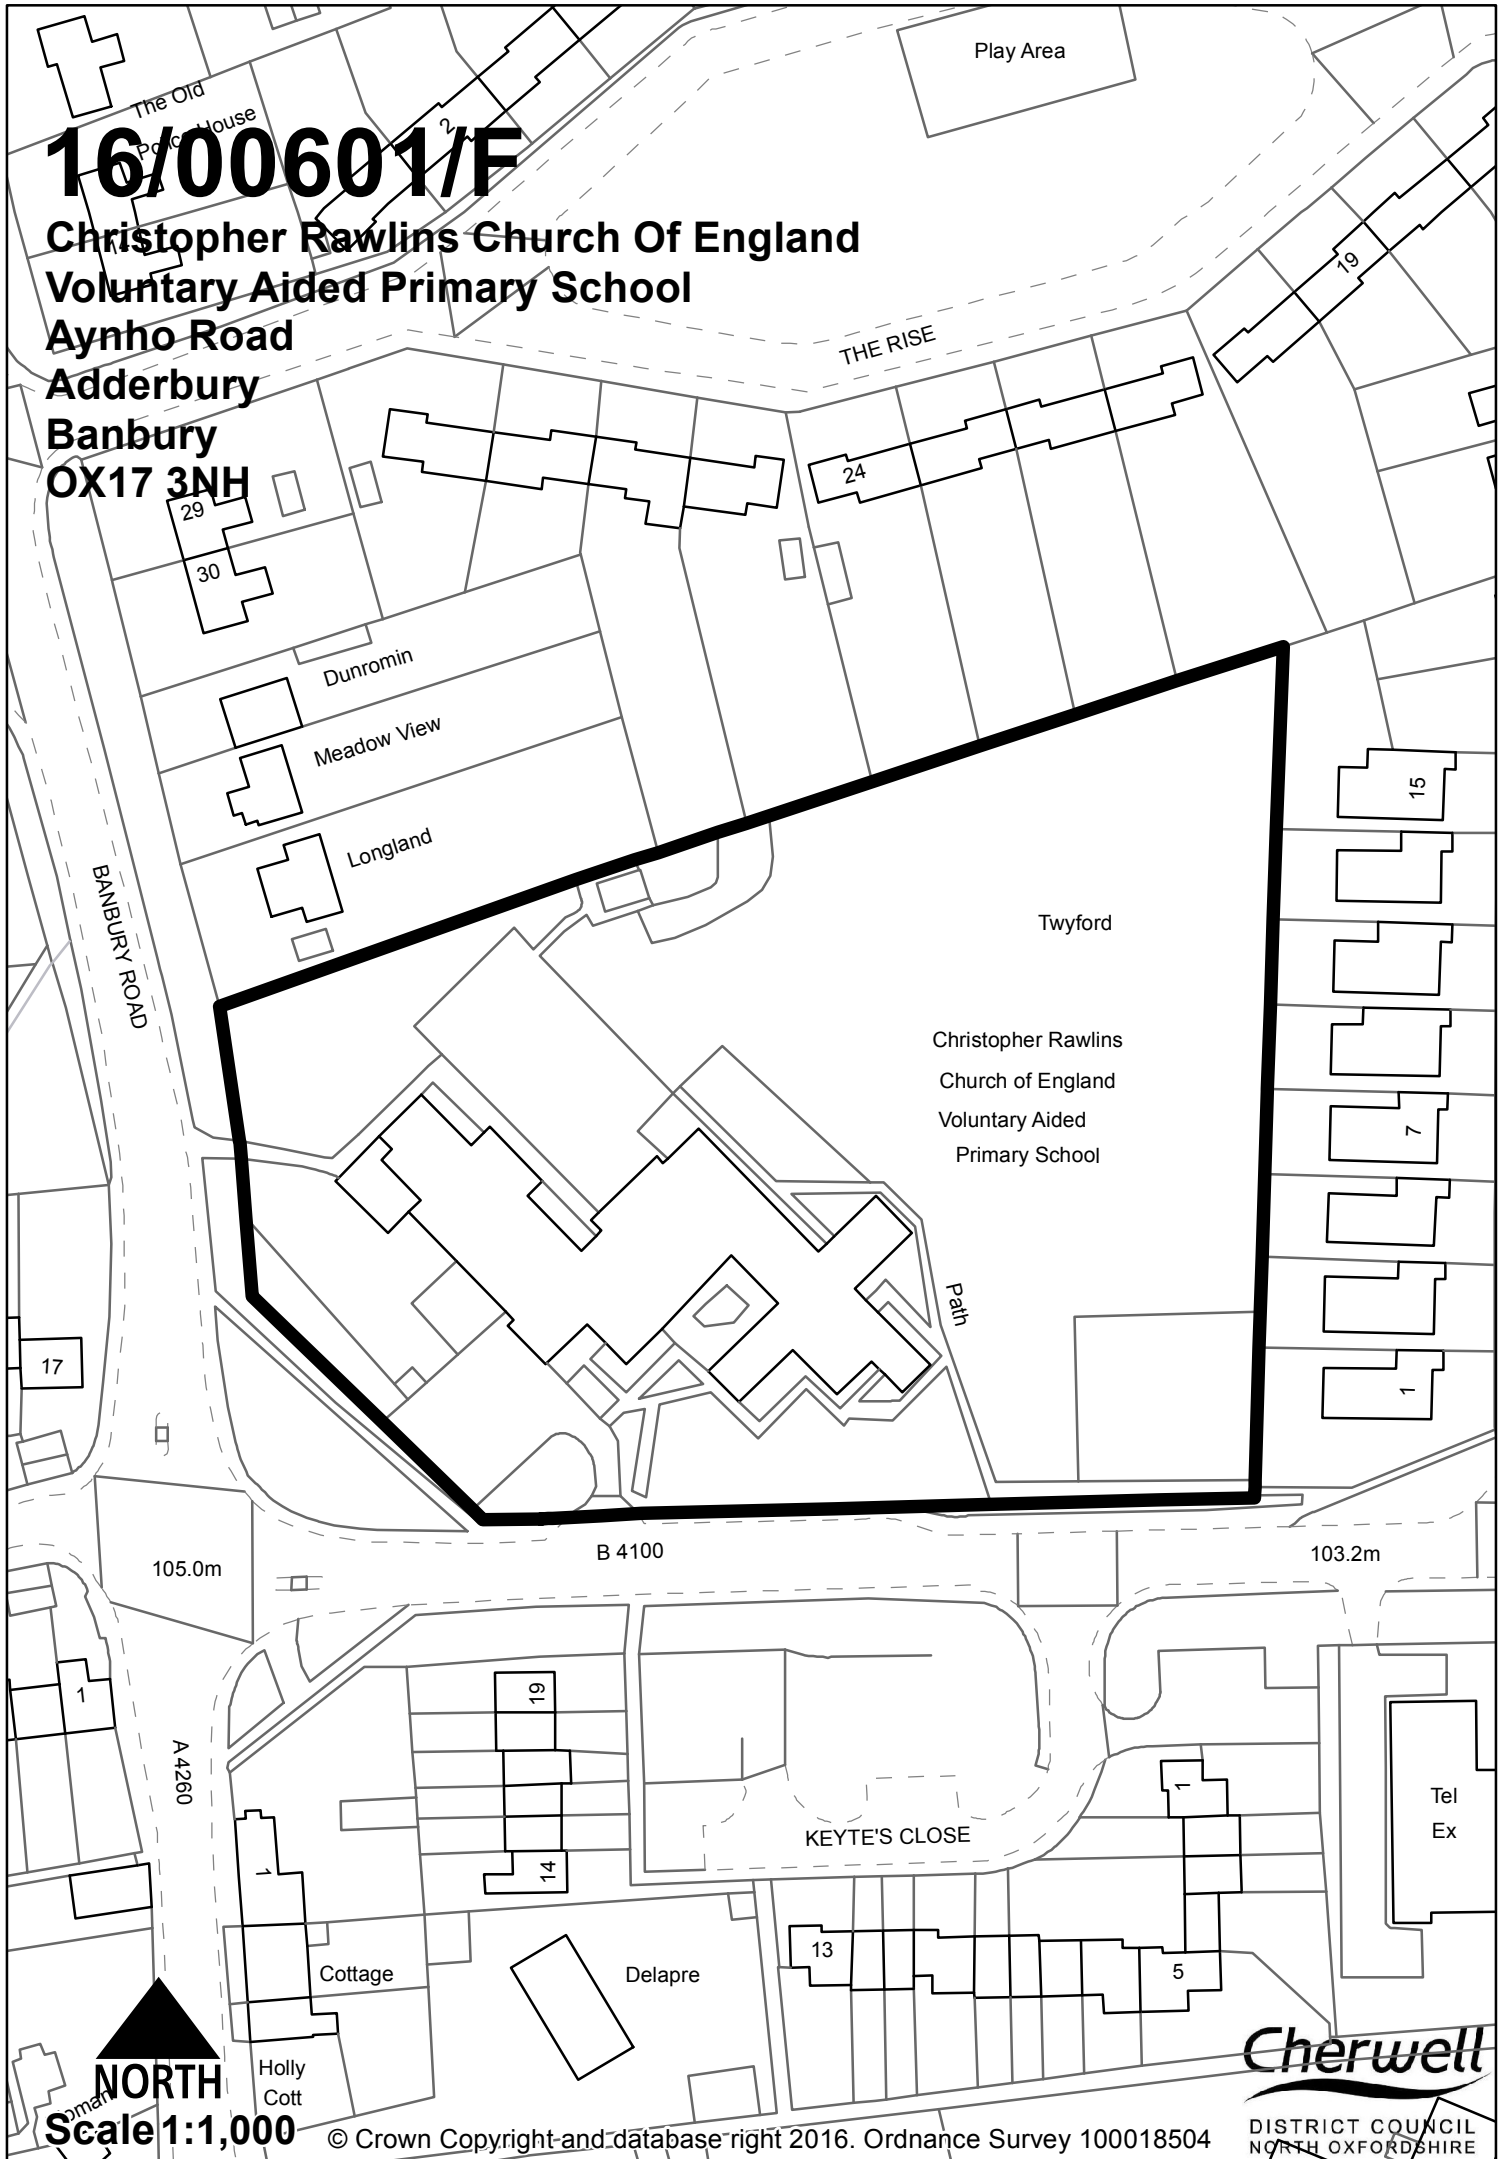

# 16/00601/F

**Christopher Rawlins Church Of England  
Voluntary Aided Primary School  
Aynho Road  
Adderbury  
Banbury  
OX17 3NH**

**NORTH**  
Scale 1:1,000

© Crown Copyright and database right 2016. Ordnance Survey 100018504