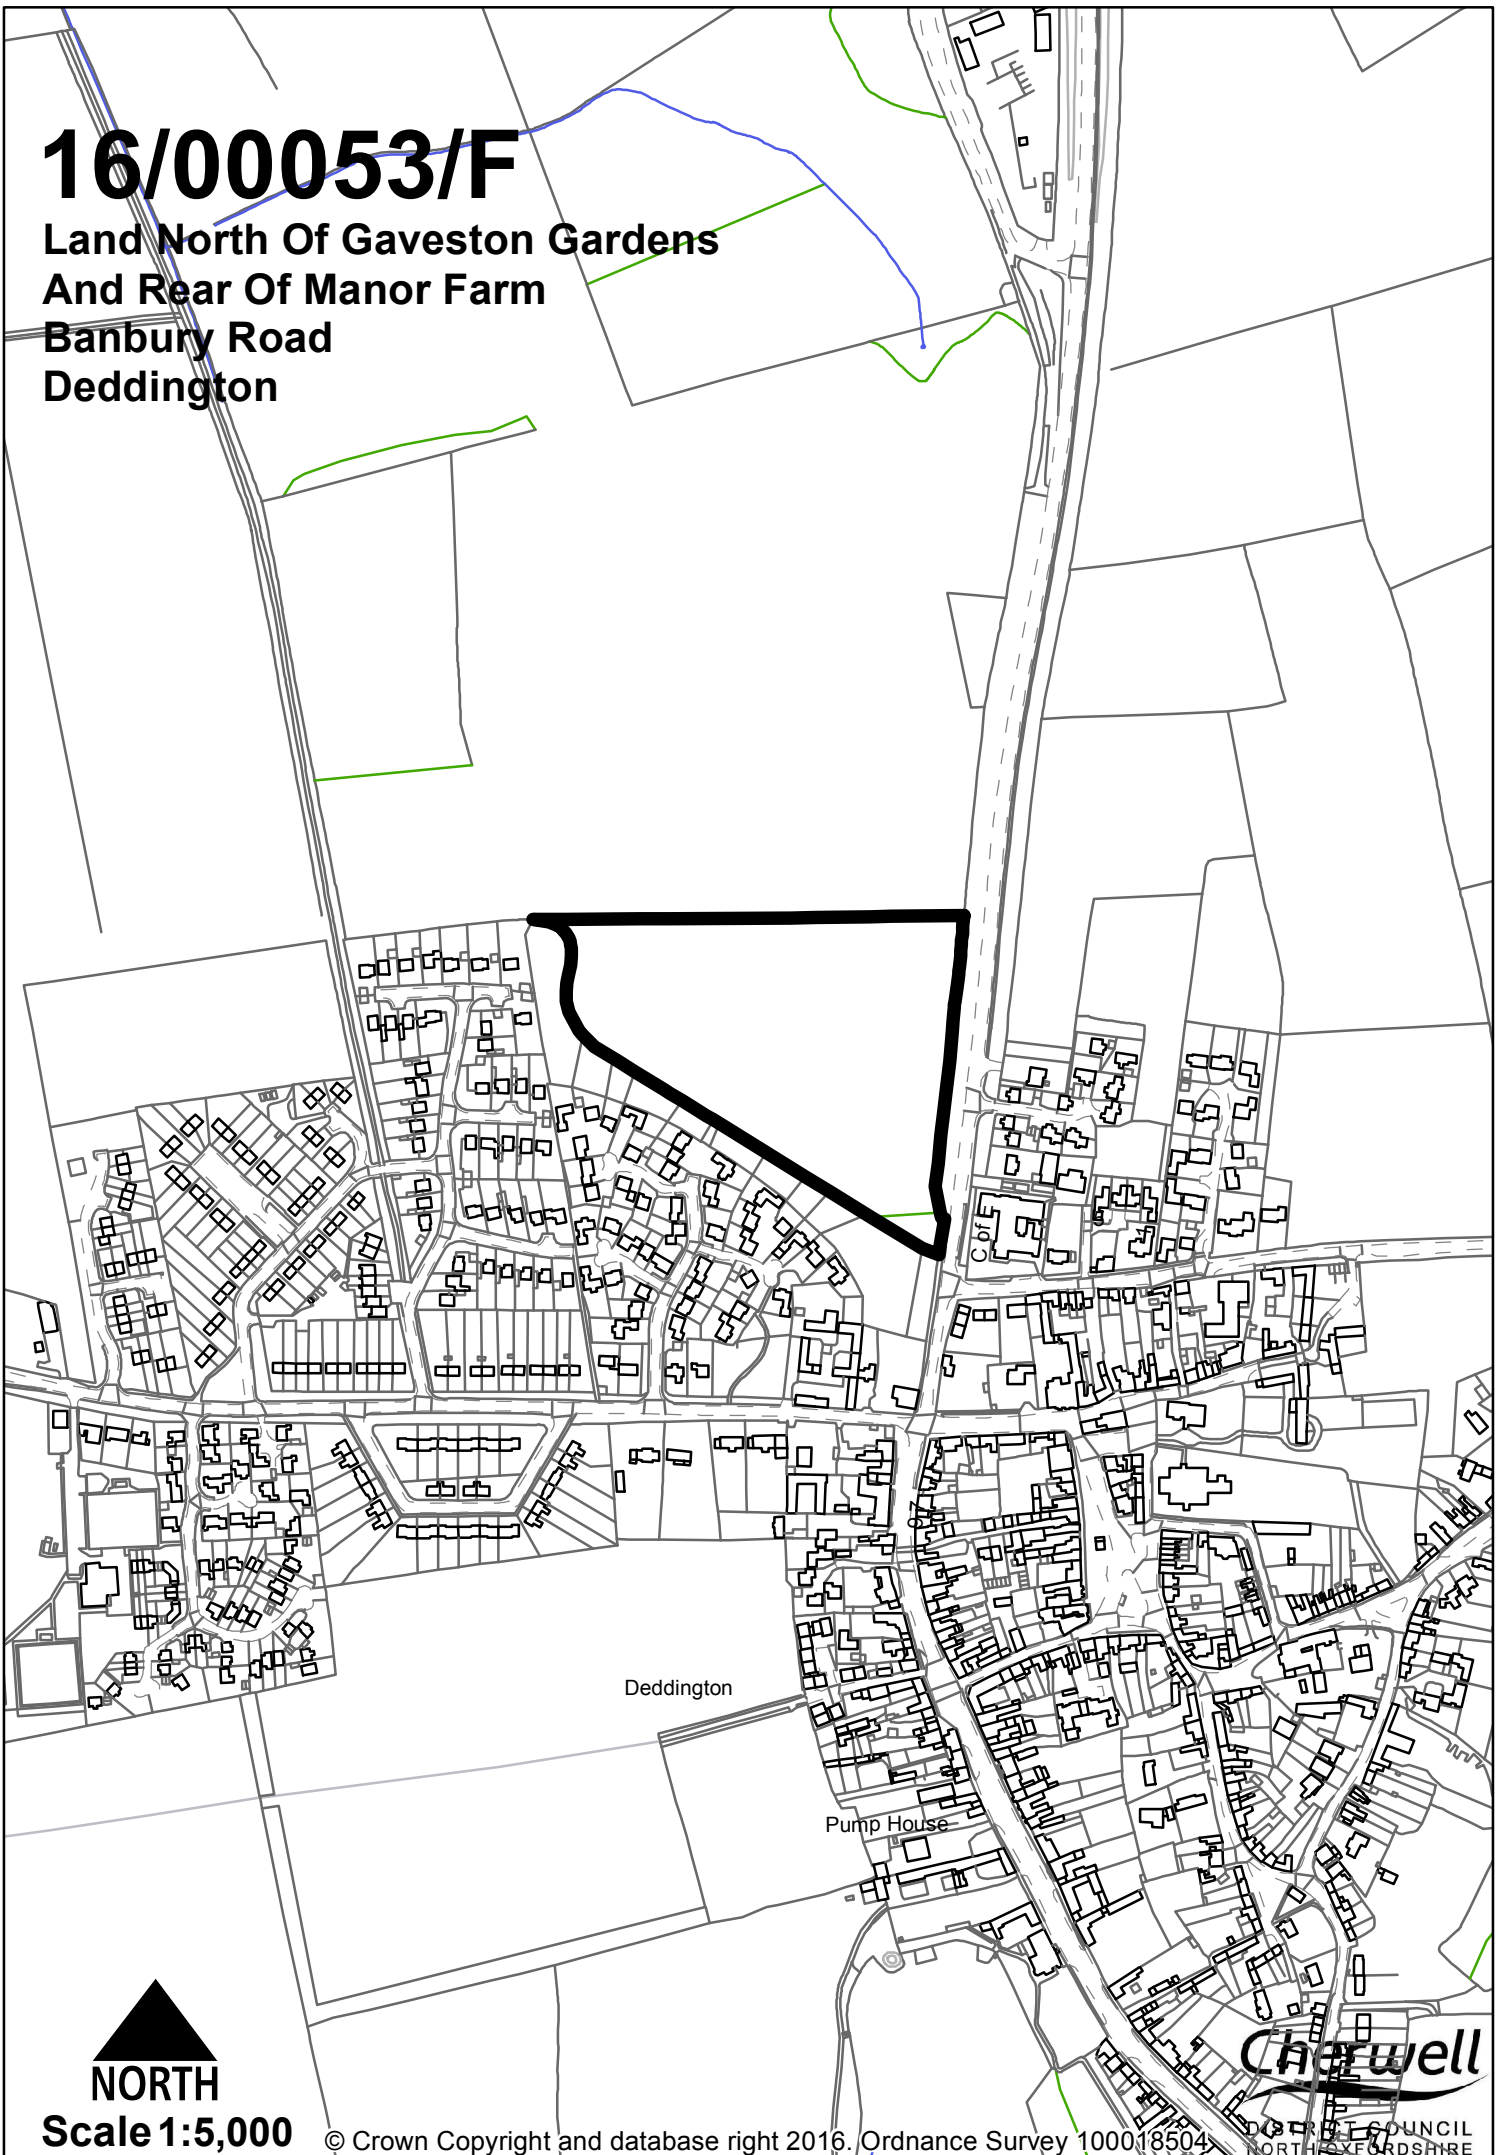

# 16/00053/F

Land North Of Gaveston Gardens  
And Rear Of Manor Farm  
Banbury Road  
Deddington

**NORTH**  
**Scale 1:5,000**