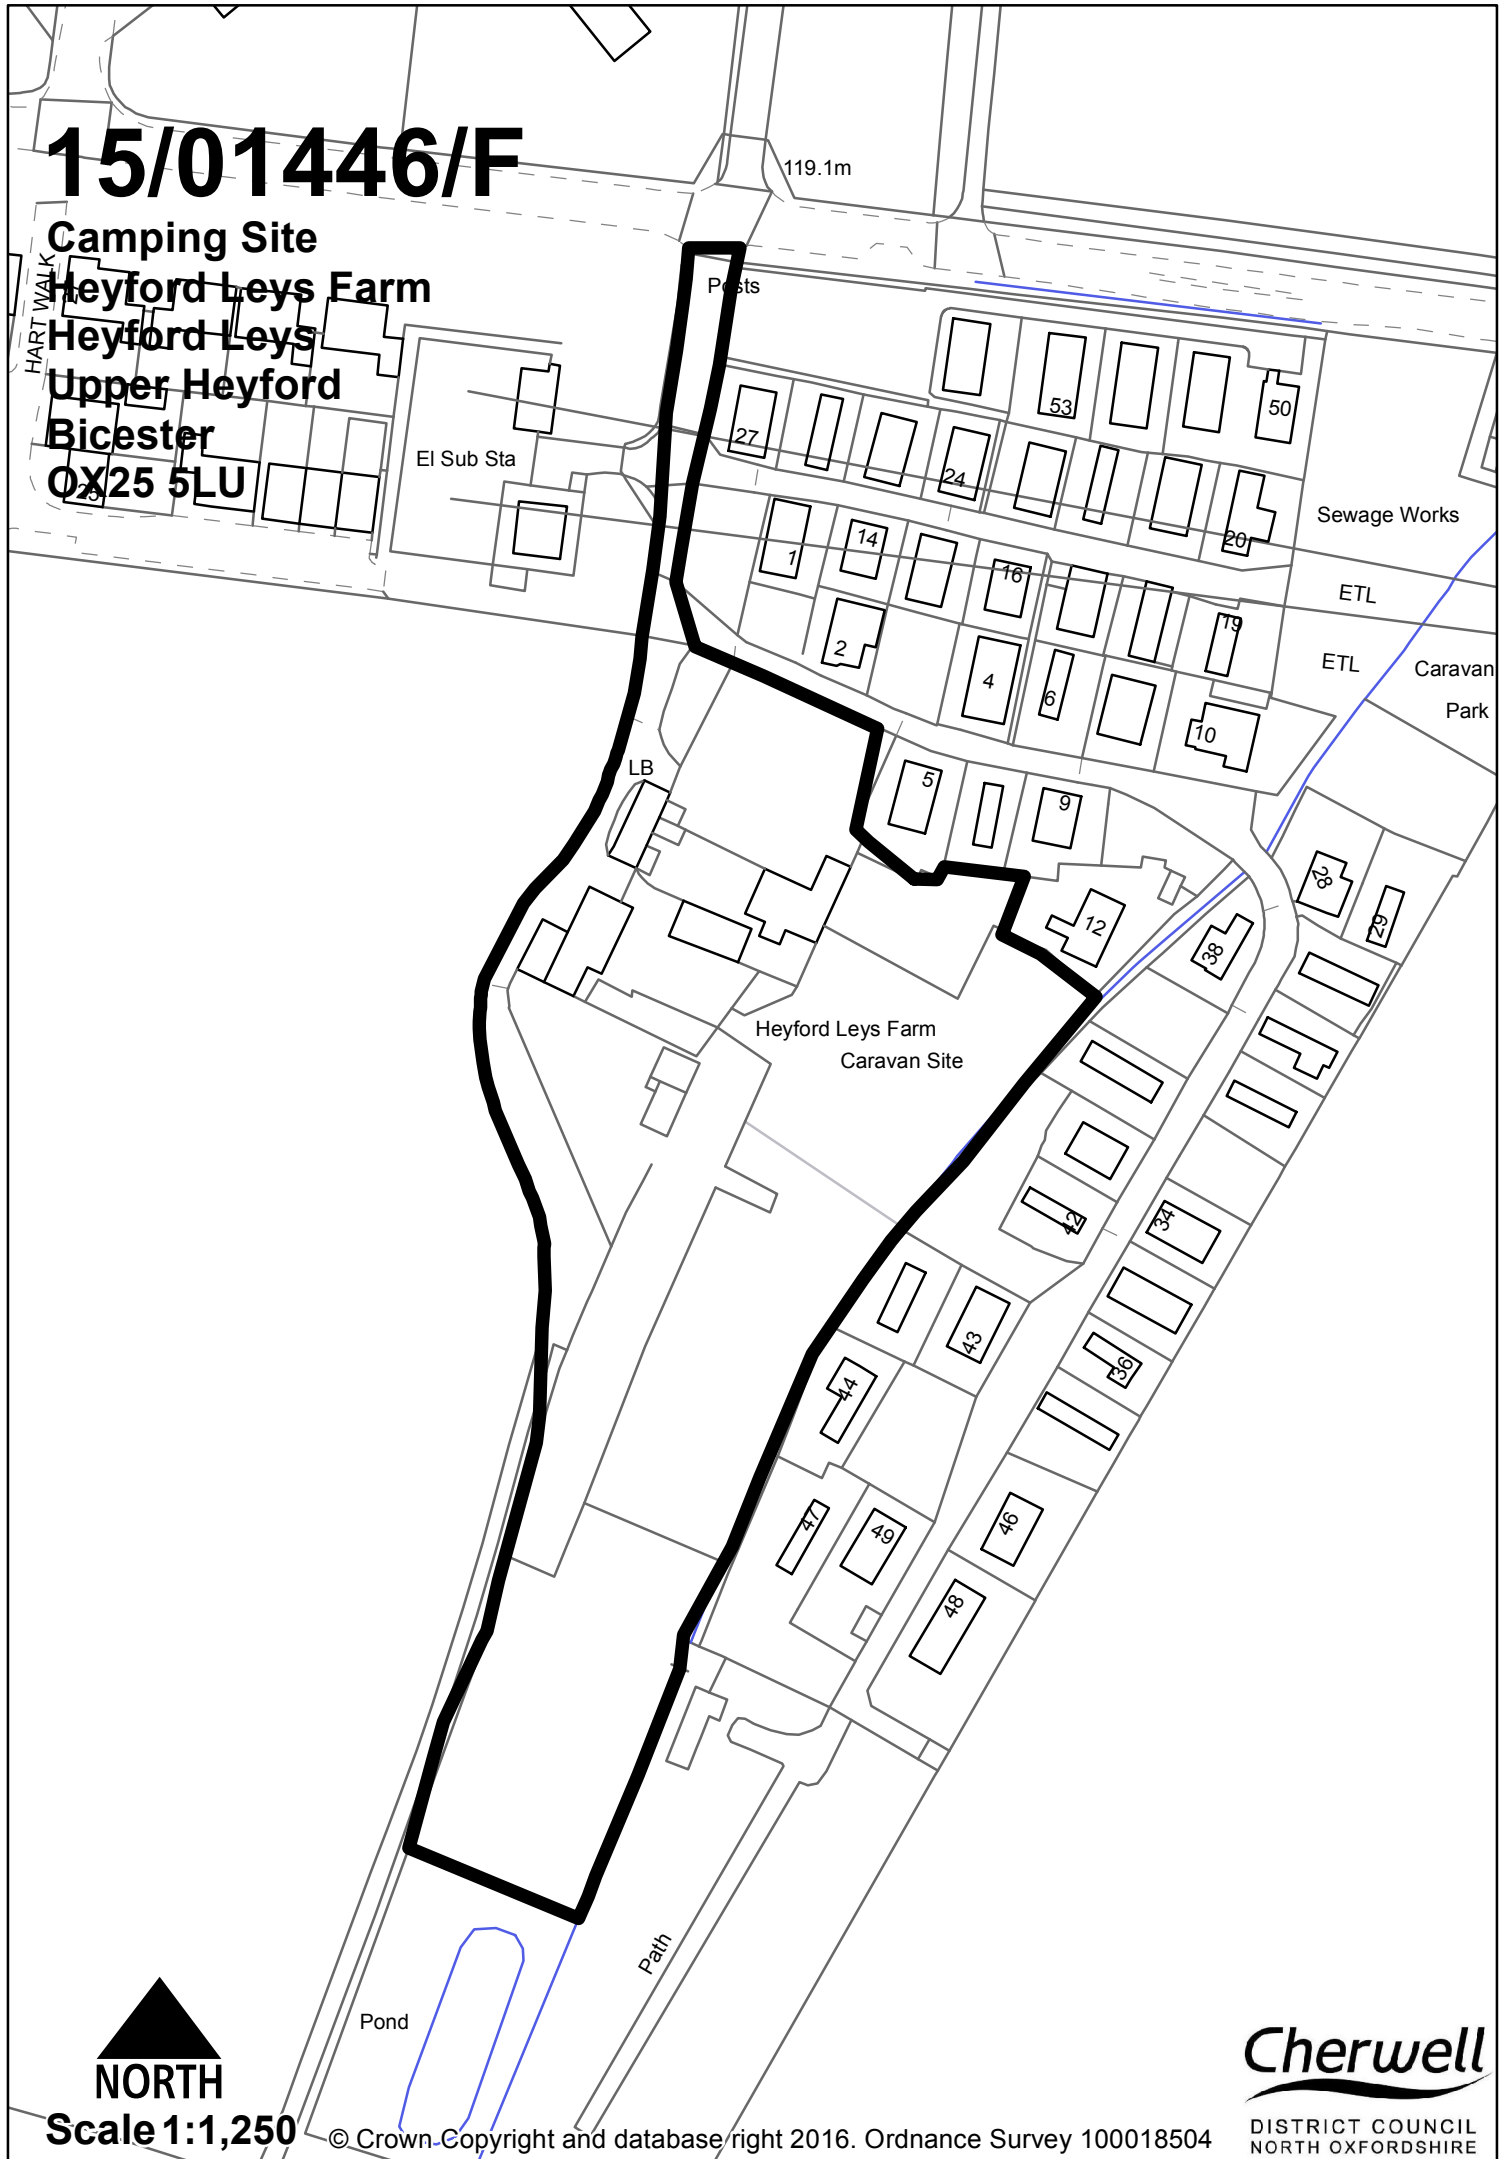

15/01446/F

Camping Site
Heyford Leys Farm
Heyford Leys
Upper Heyford
Bicester
OX25 5LU

119.1m

Posts

El Sub Sta

Sewage Works

ETL

ETL

Caravan Park

LB

Heyford Leys Farm
Caravan Site

Path

Pond

NORTH

Scale 1:1,250

© Crown-Copyright and database right 2016. Ordnance Survey 100018504