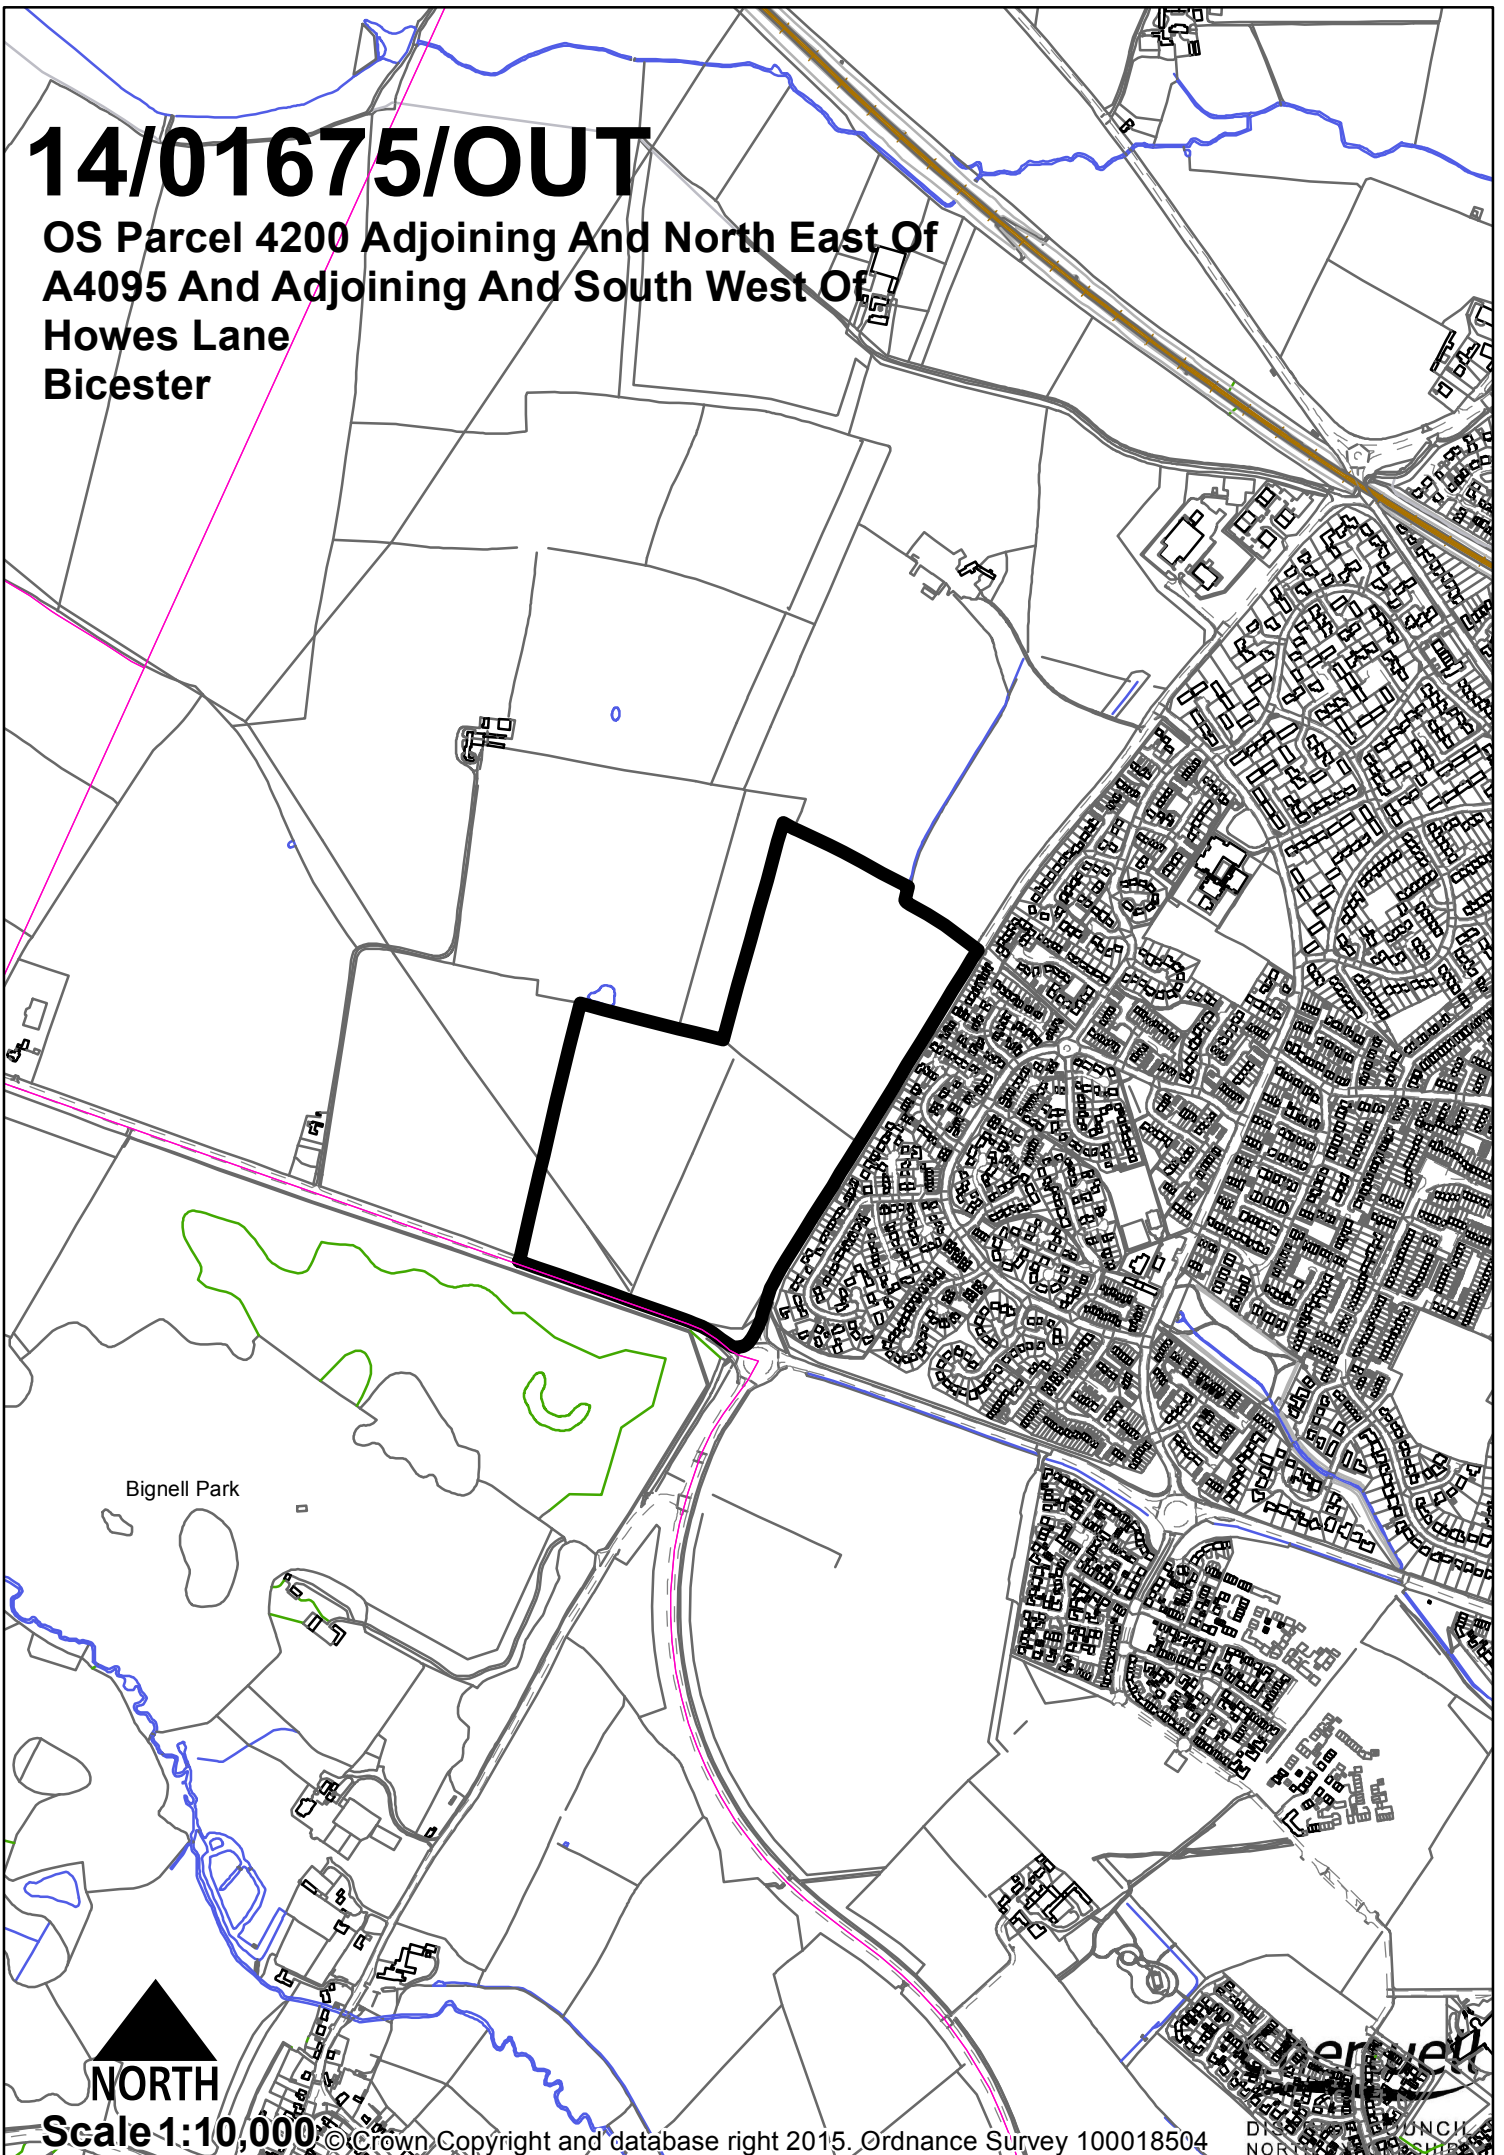

14/01675/OUT

OS Parcel 4200 Adjoining And North East Of
A4095 And Adjoining And South West Of
Howes Lane
Bicester

Bignell Park

Scale 1:10,000 © Crown Copyright and database right 2015. Ordnance Survey 100018504

Ordnance Survey
NORTH