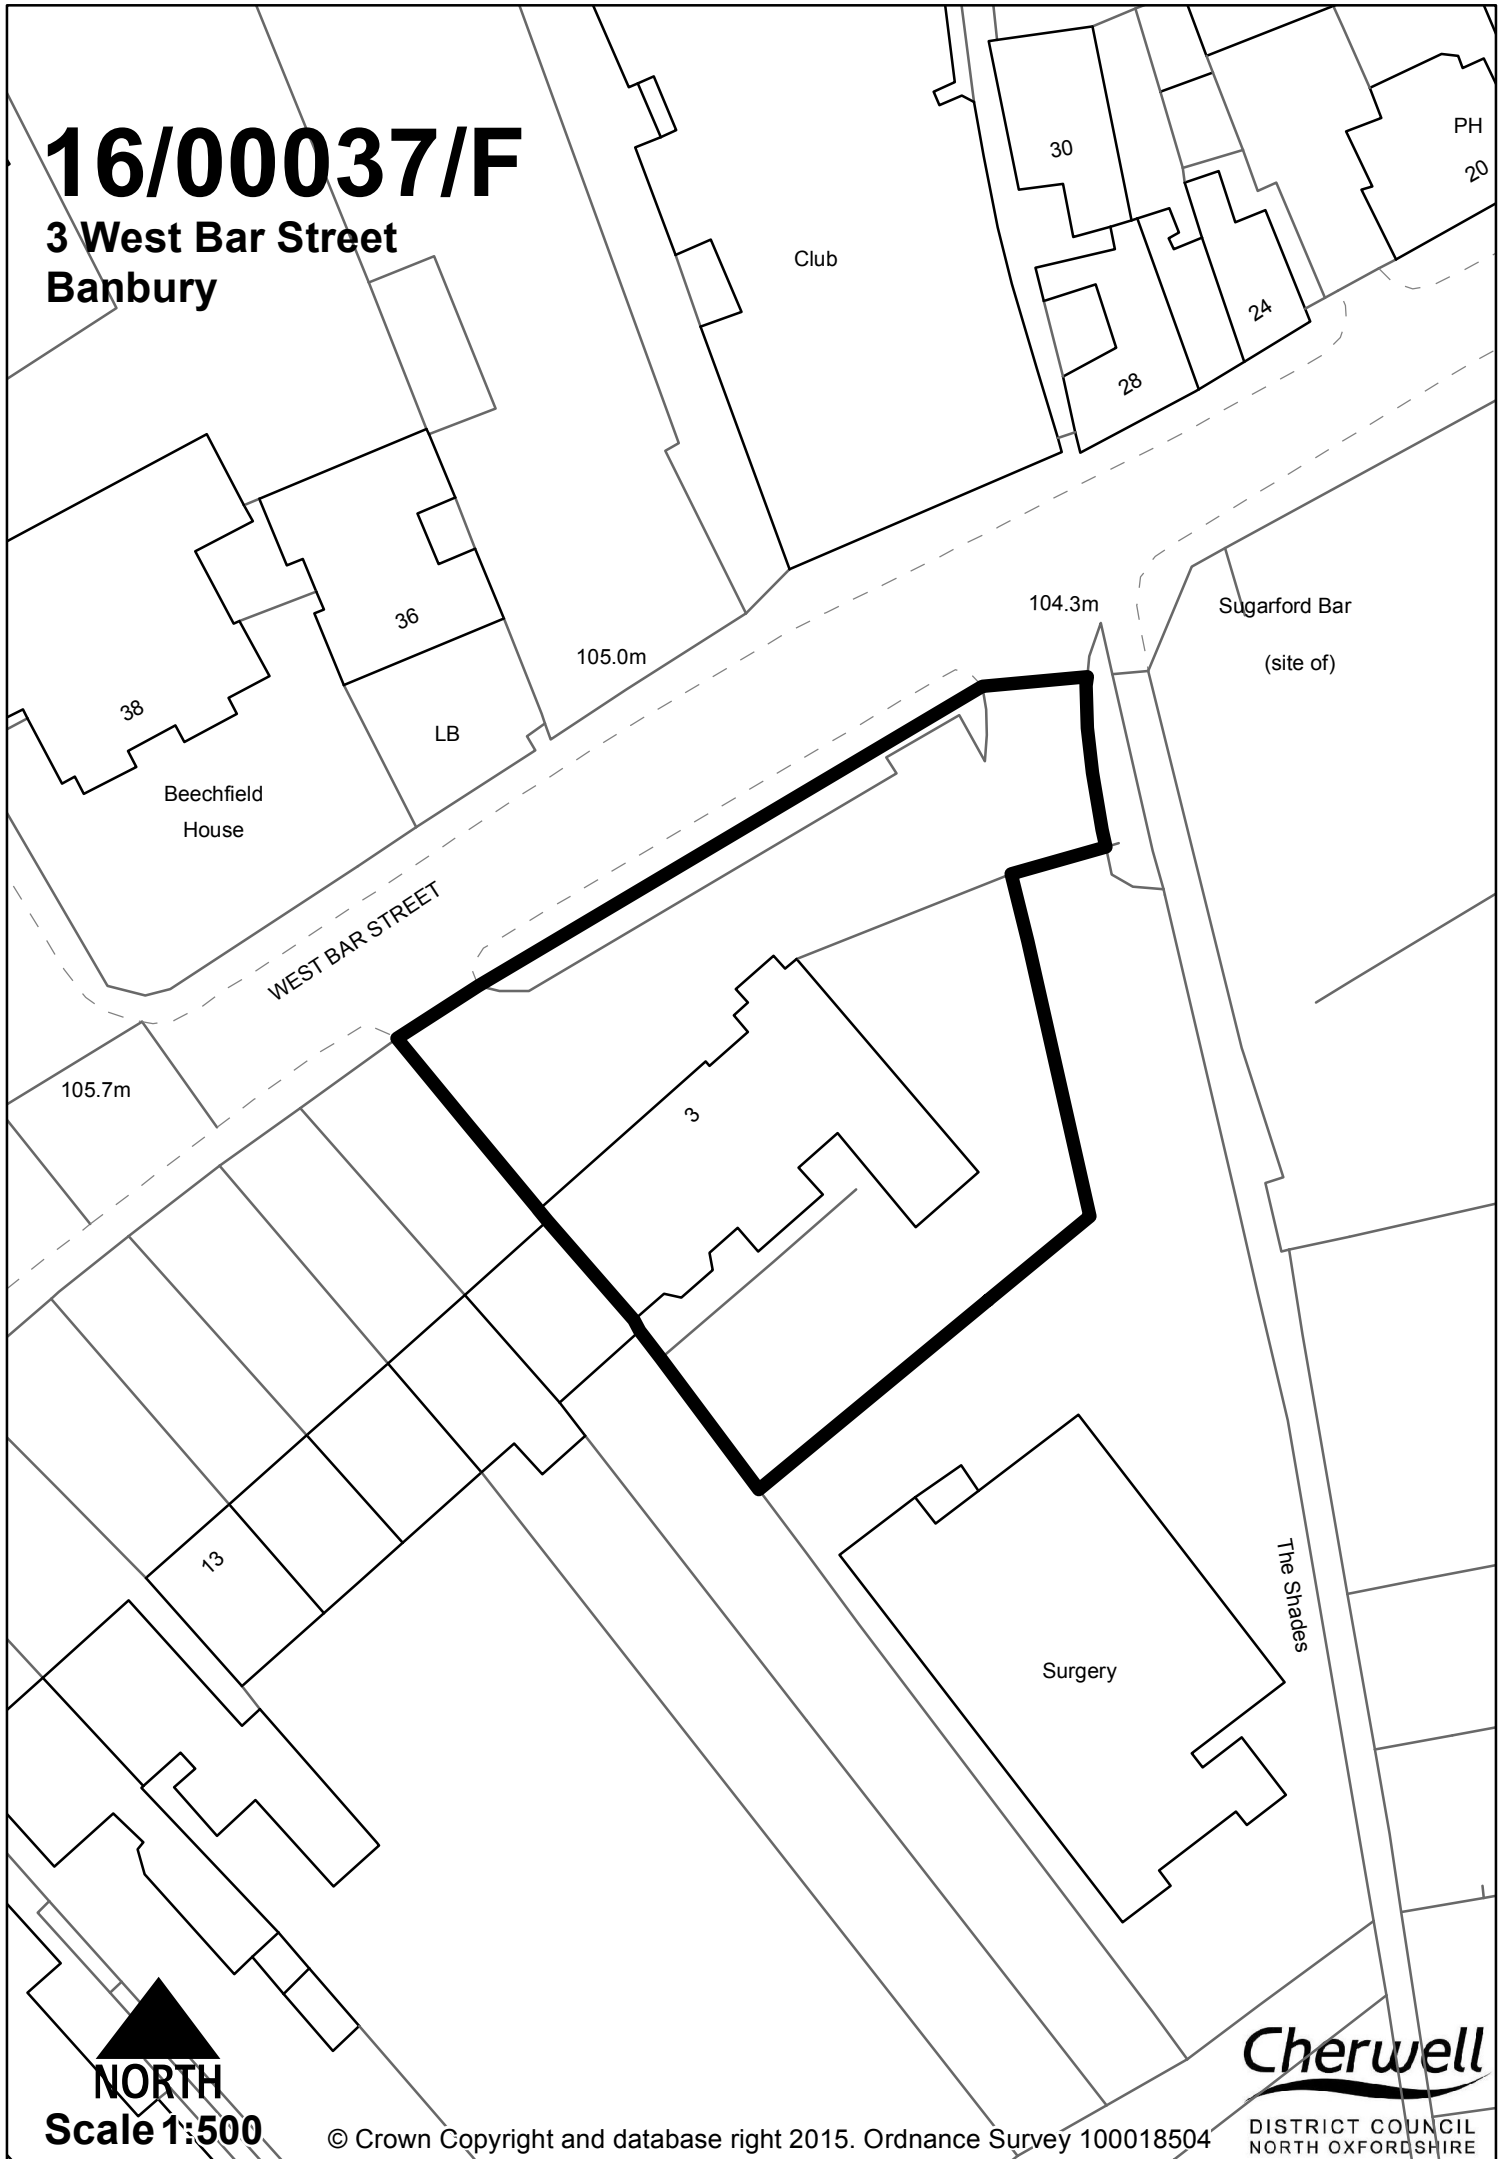

# 16/00037/F

3 West Bar Street  
Banbury

WEST BAR STREET

NORTH

Scale 1:500

© Crown Copyright and database right 2015. Ordnance Survey 100018504

**Cherwell**

DISTRICT COUNCIL  
NORTH OXFORDSHIRE