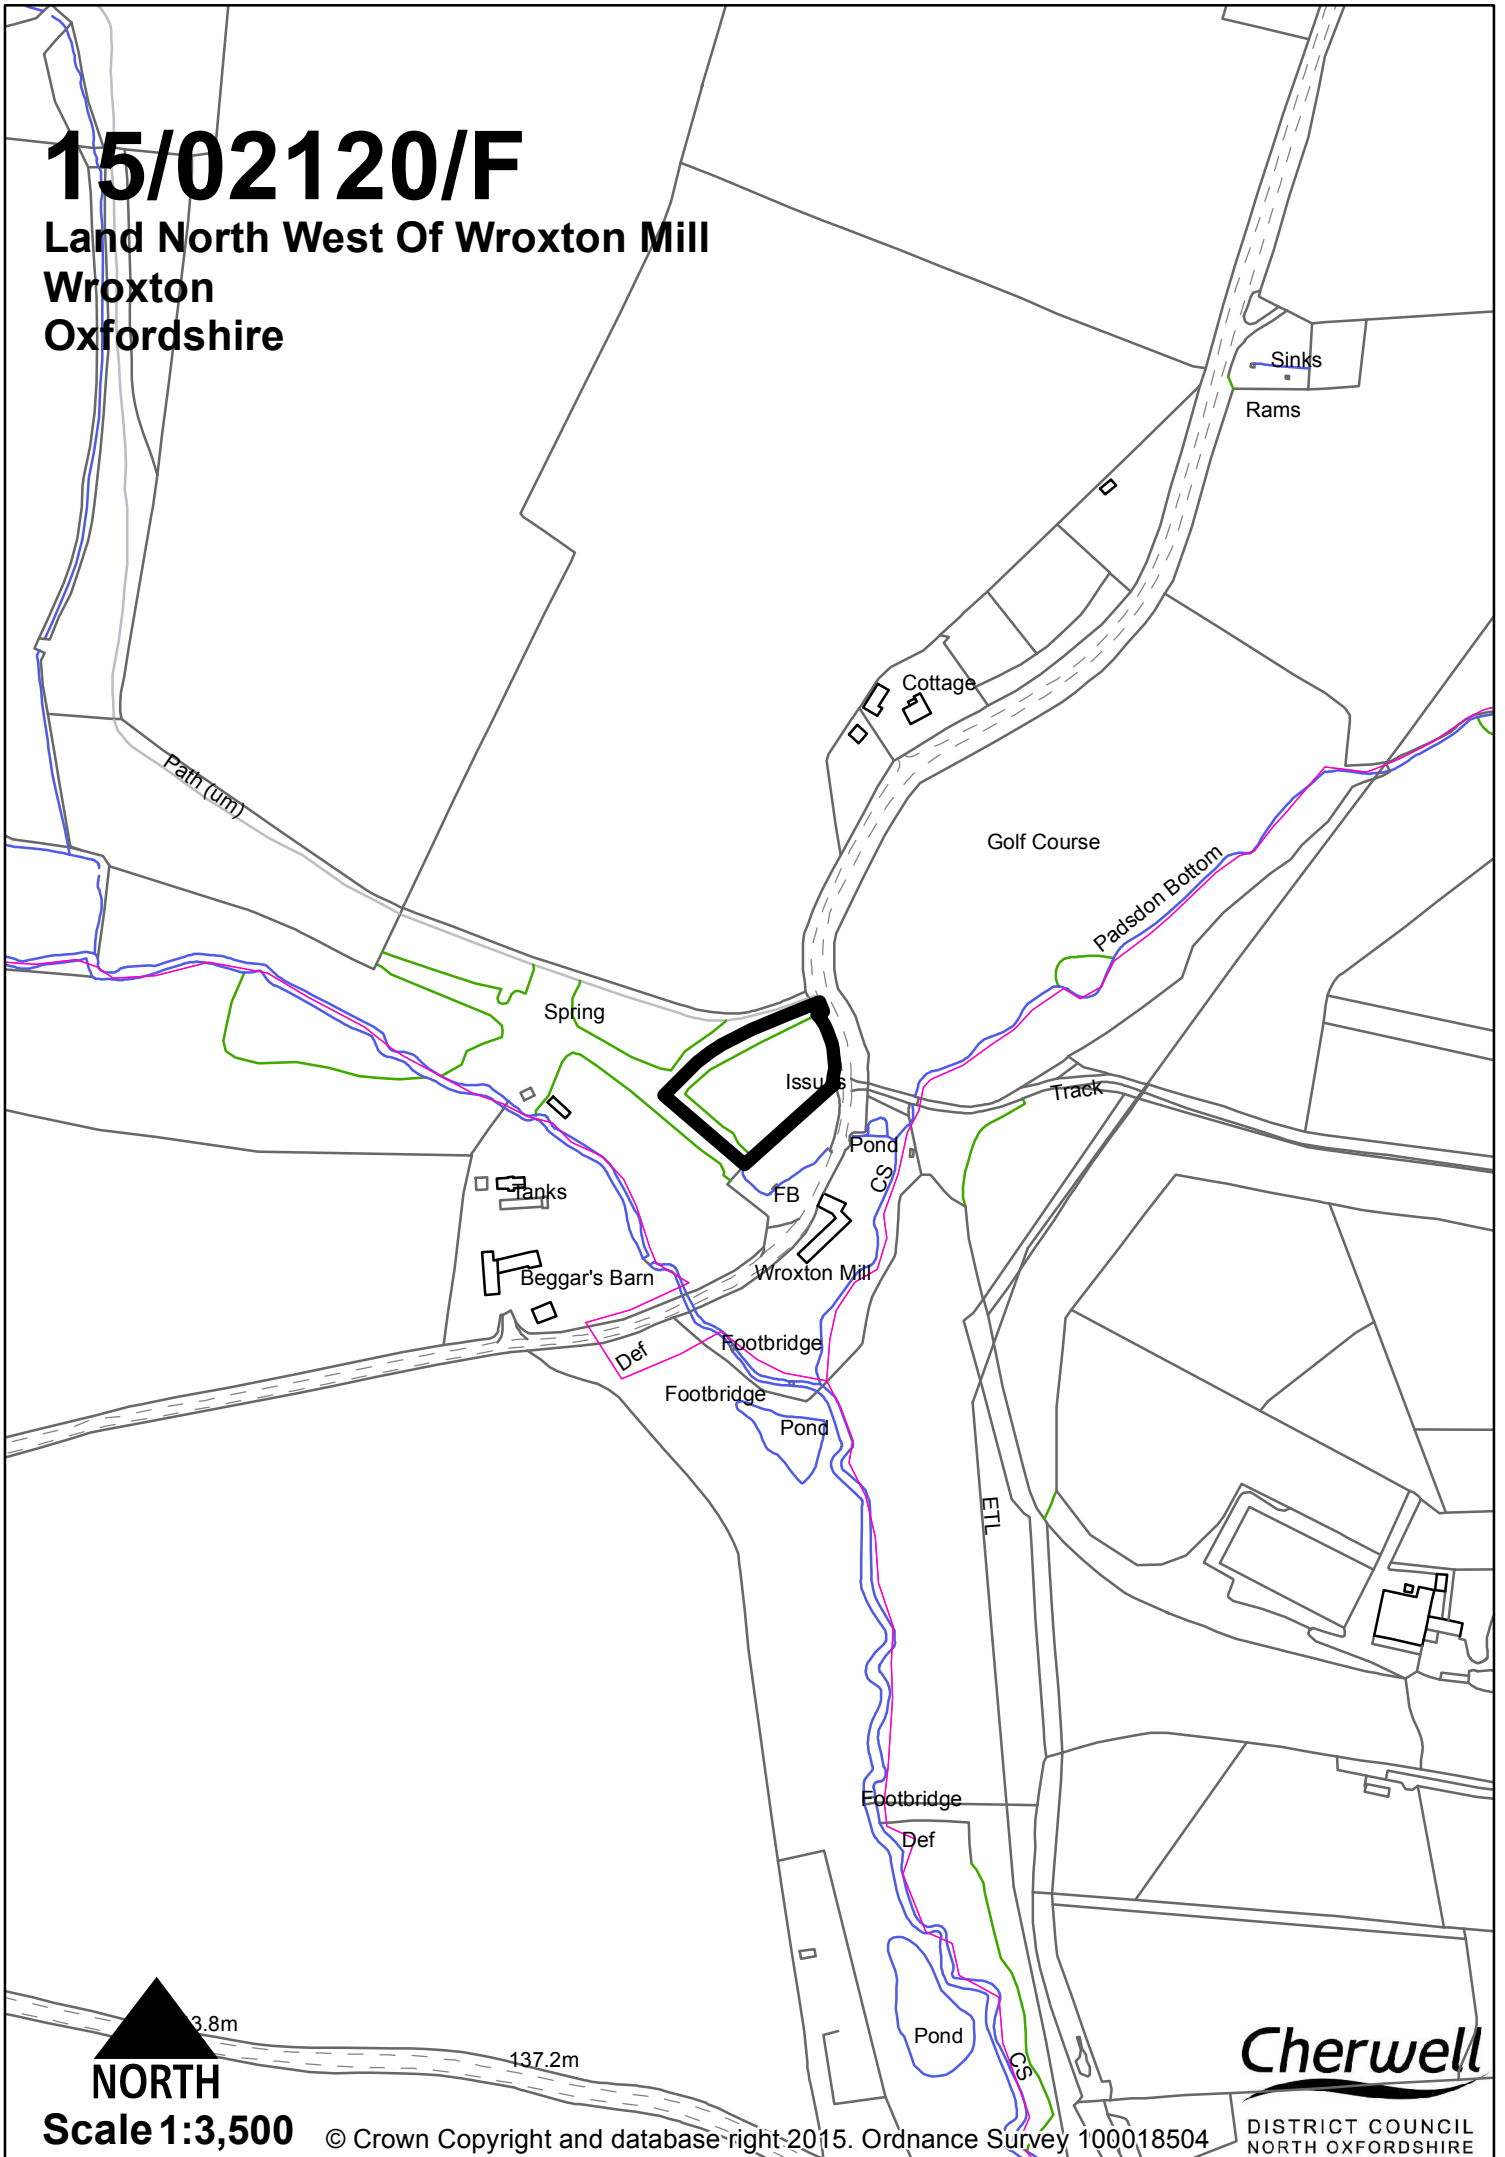

15/02120/F

Land North West Of Wroxton Mill
Wroxton
Oxfordshire

Cherwell

DISTRICT COUNCIL
NORTH OXFORDSHIRE

NORTH
Scale 1:3,500

© Crown Copyright and database right 2015. Ordnance Survey 100018504