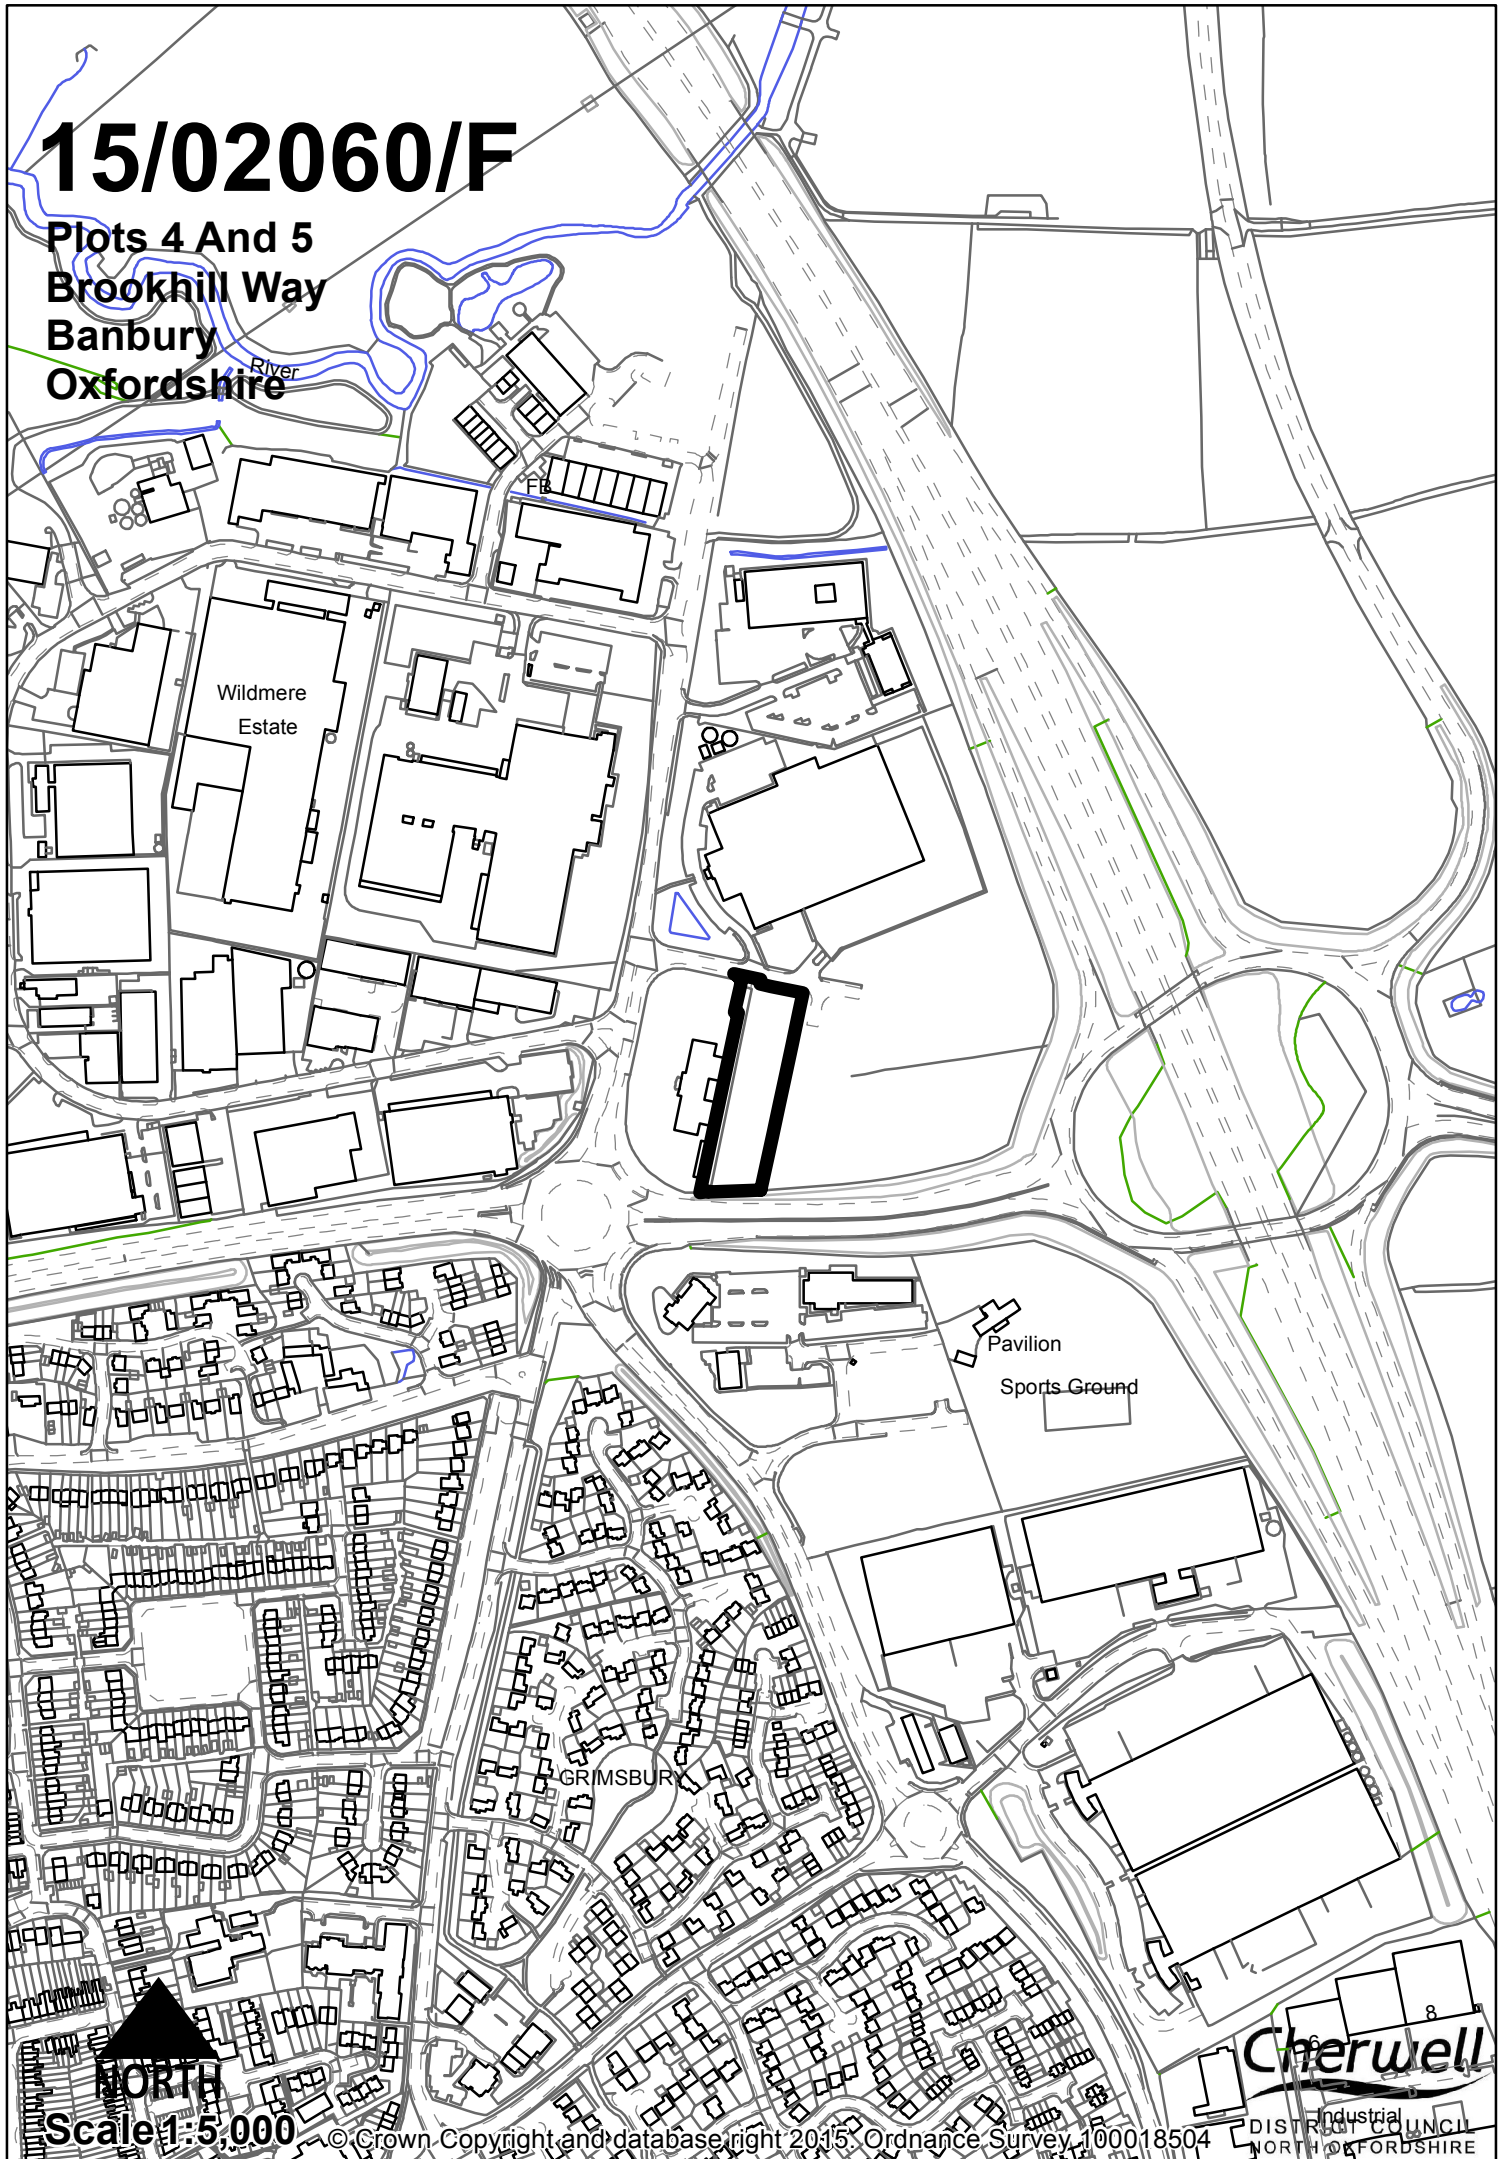

# 15/02060/F

Plots 4 And 5  
Brookhill Way  
Banbury  
Oxfordshire

NORTH

Scale 1:5,000

© Crown Copyright and database right 2015, Ordnance Survey, 100018504

Industrial District Council NORTH OXFORDSHIRE