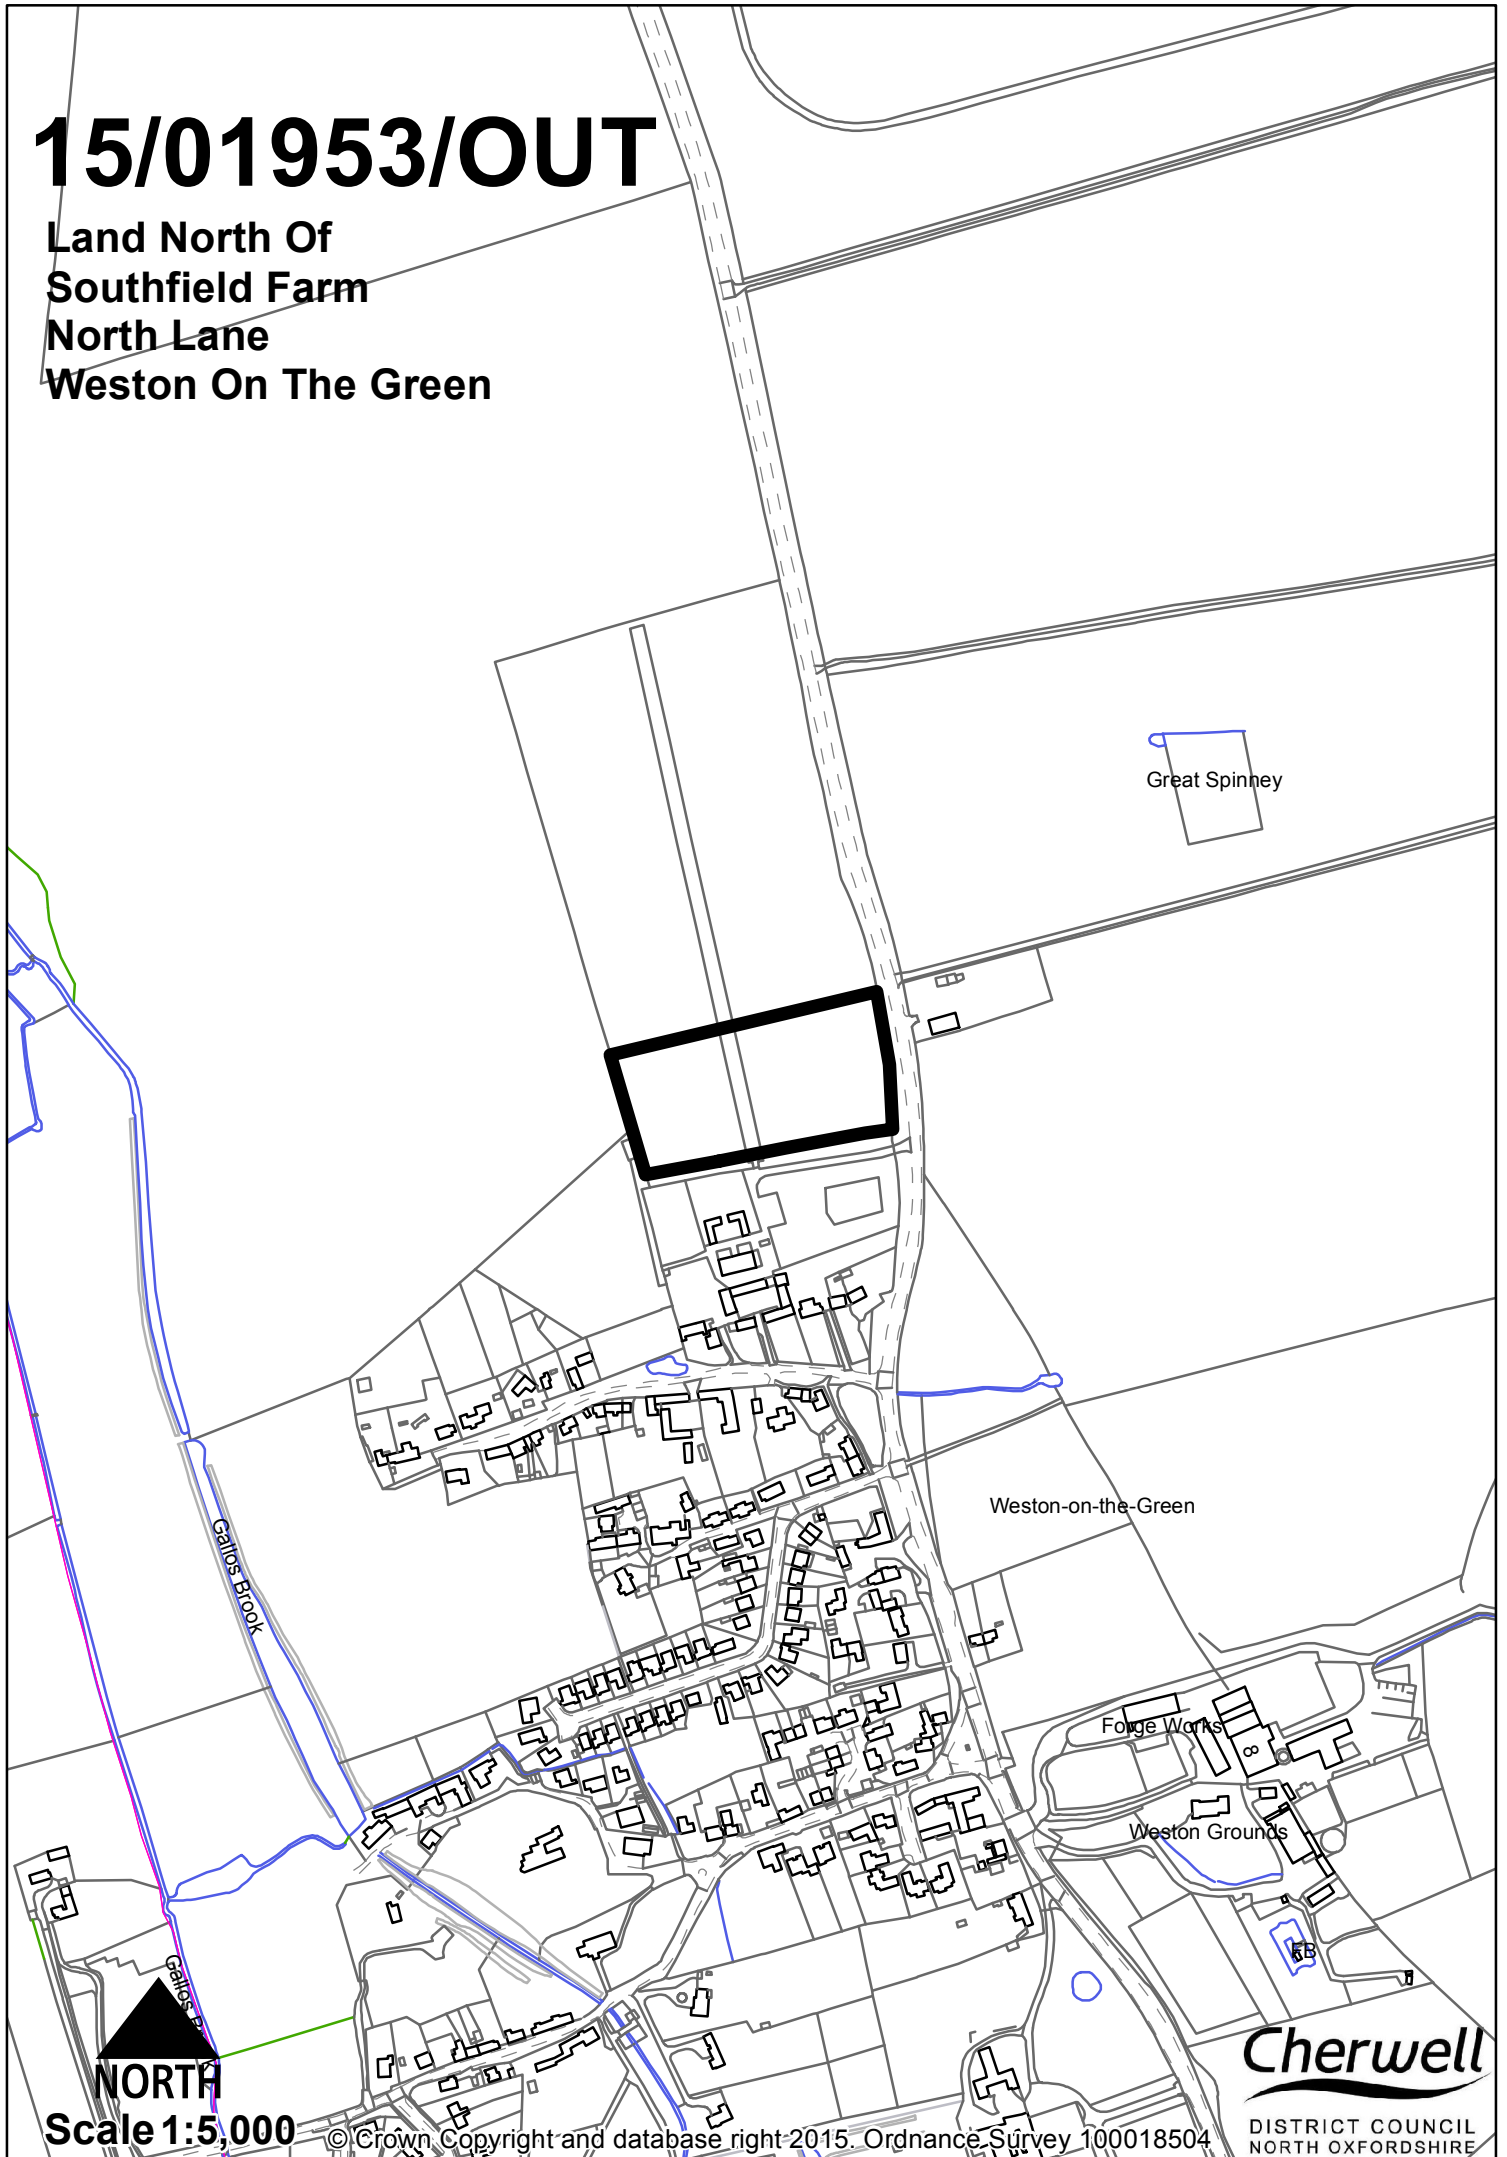

15/01953/OUT

Land North Of
Southfield Farm
North Lane
Weston On The Green

NORTH
Scale 1:5,000