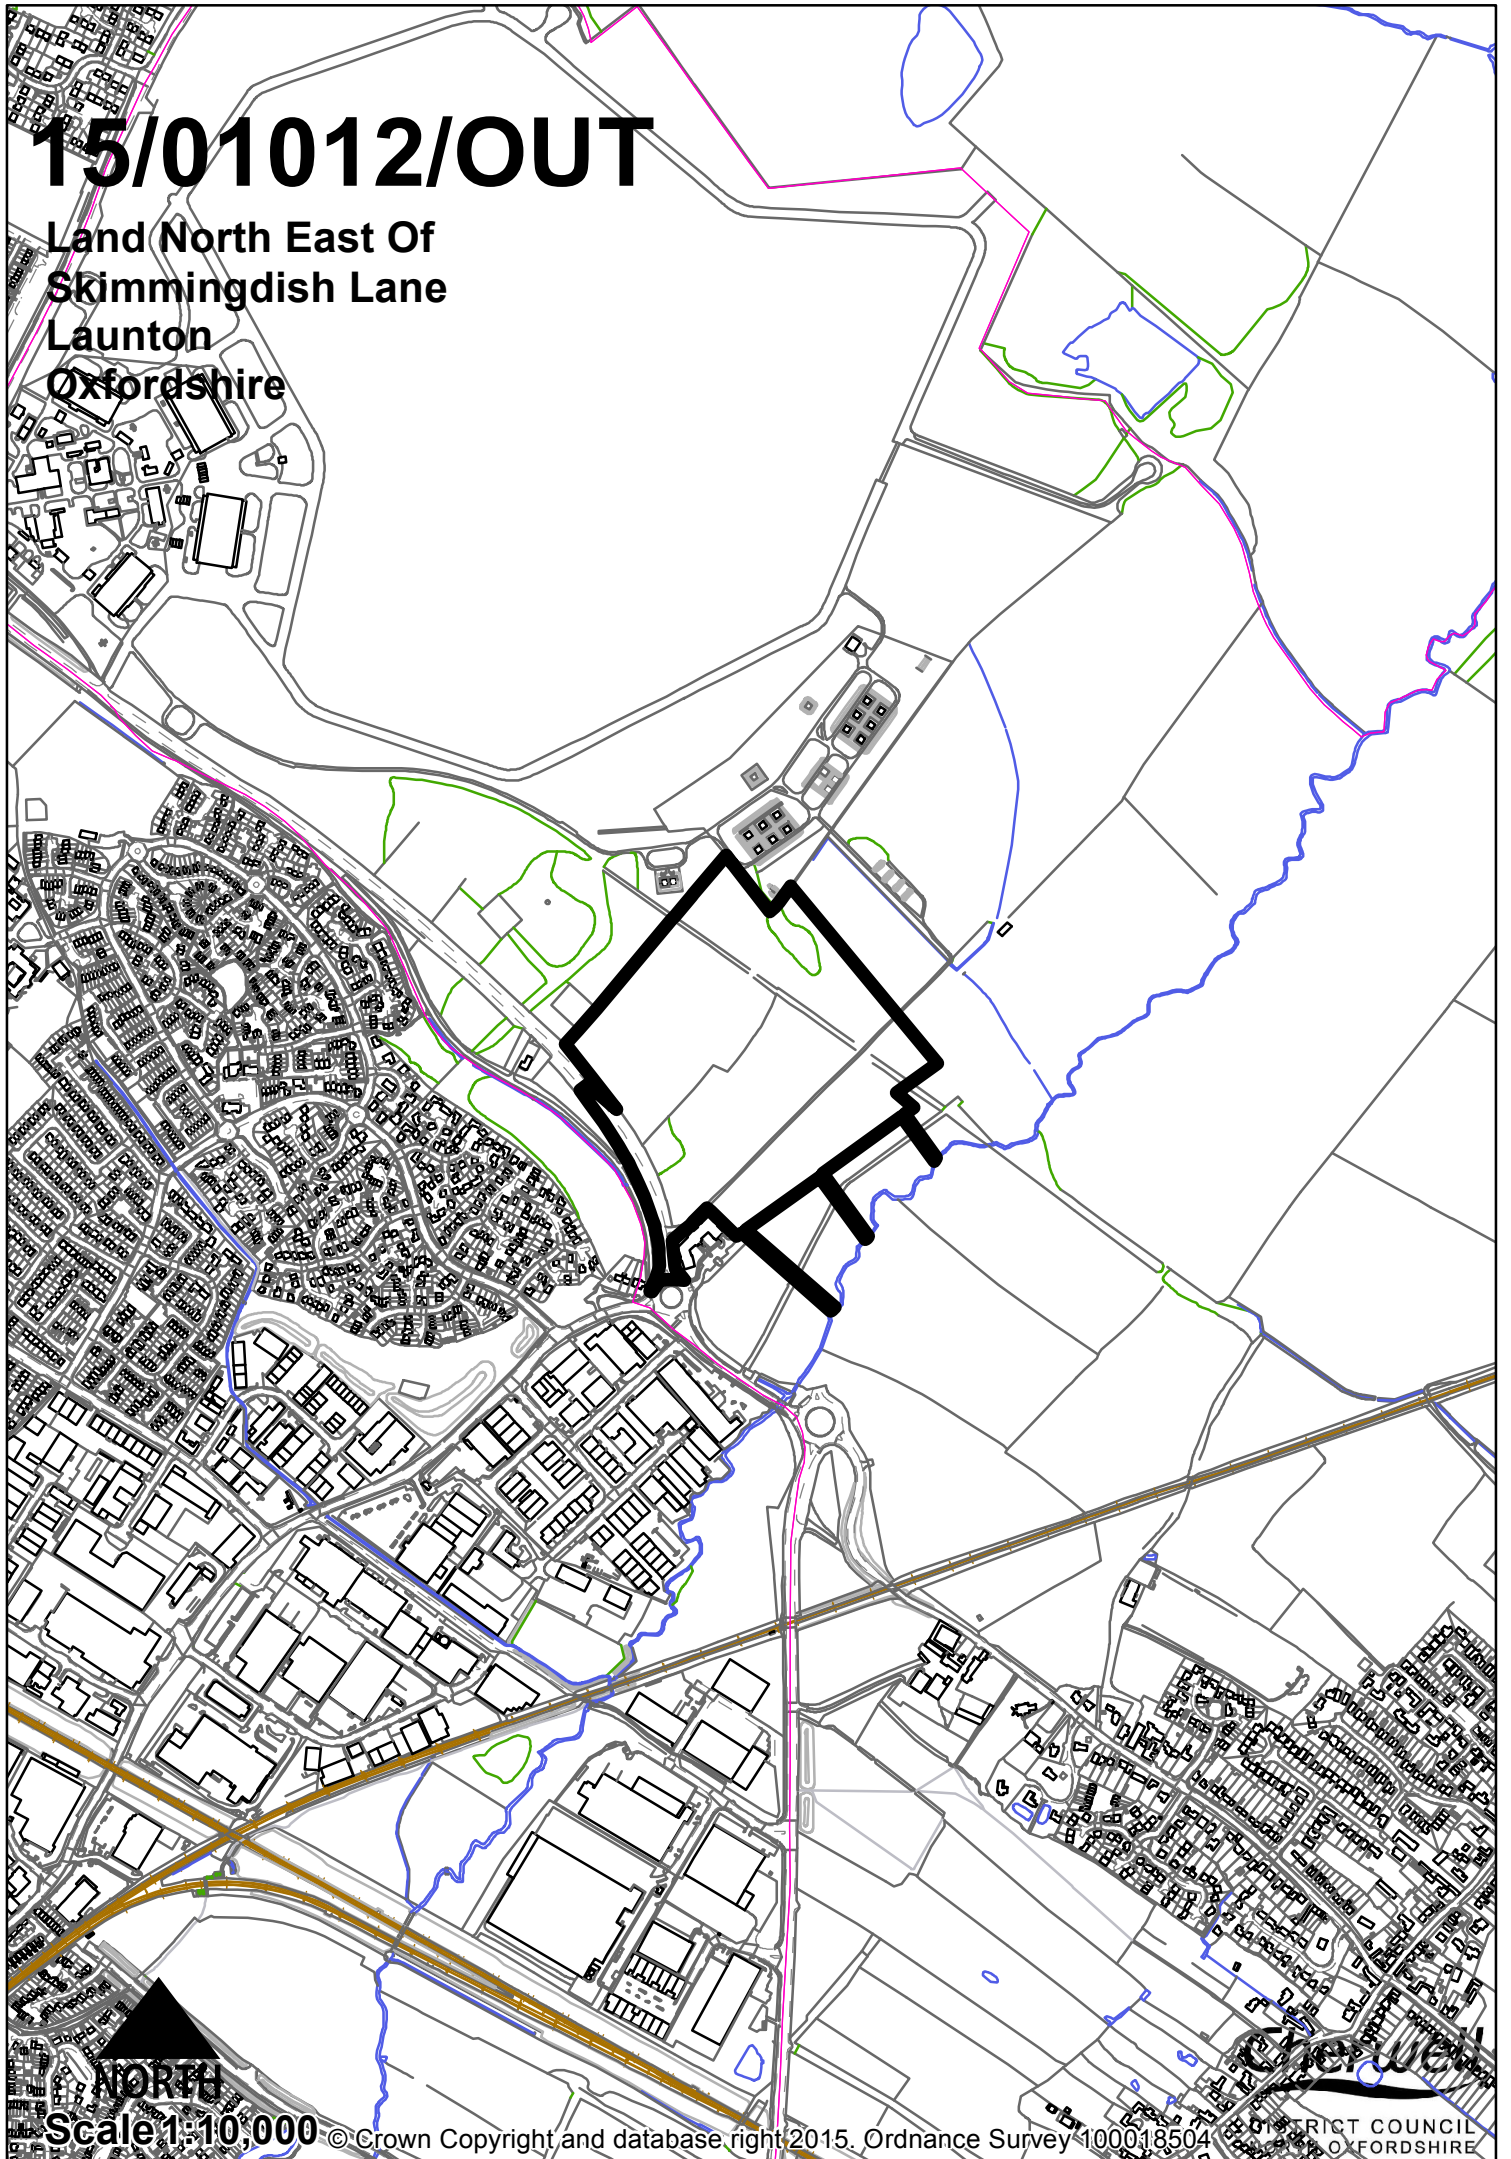

15/01012/OUT

Land North East Of
Skimmingdish Lane
Launton
Oxfordshire

NORTH

Scale 1:10,000

© Crown Copyright and database right 2015. Ordnance Survey 100018504

OXFORD DISTRICT COUNCIL
OXFORDSHIRE