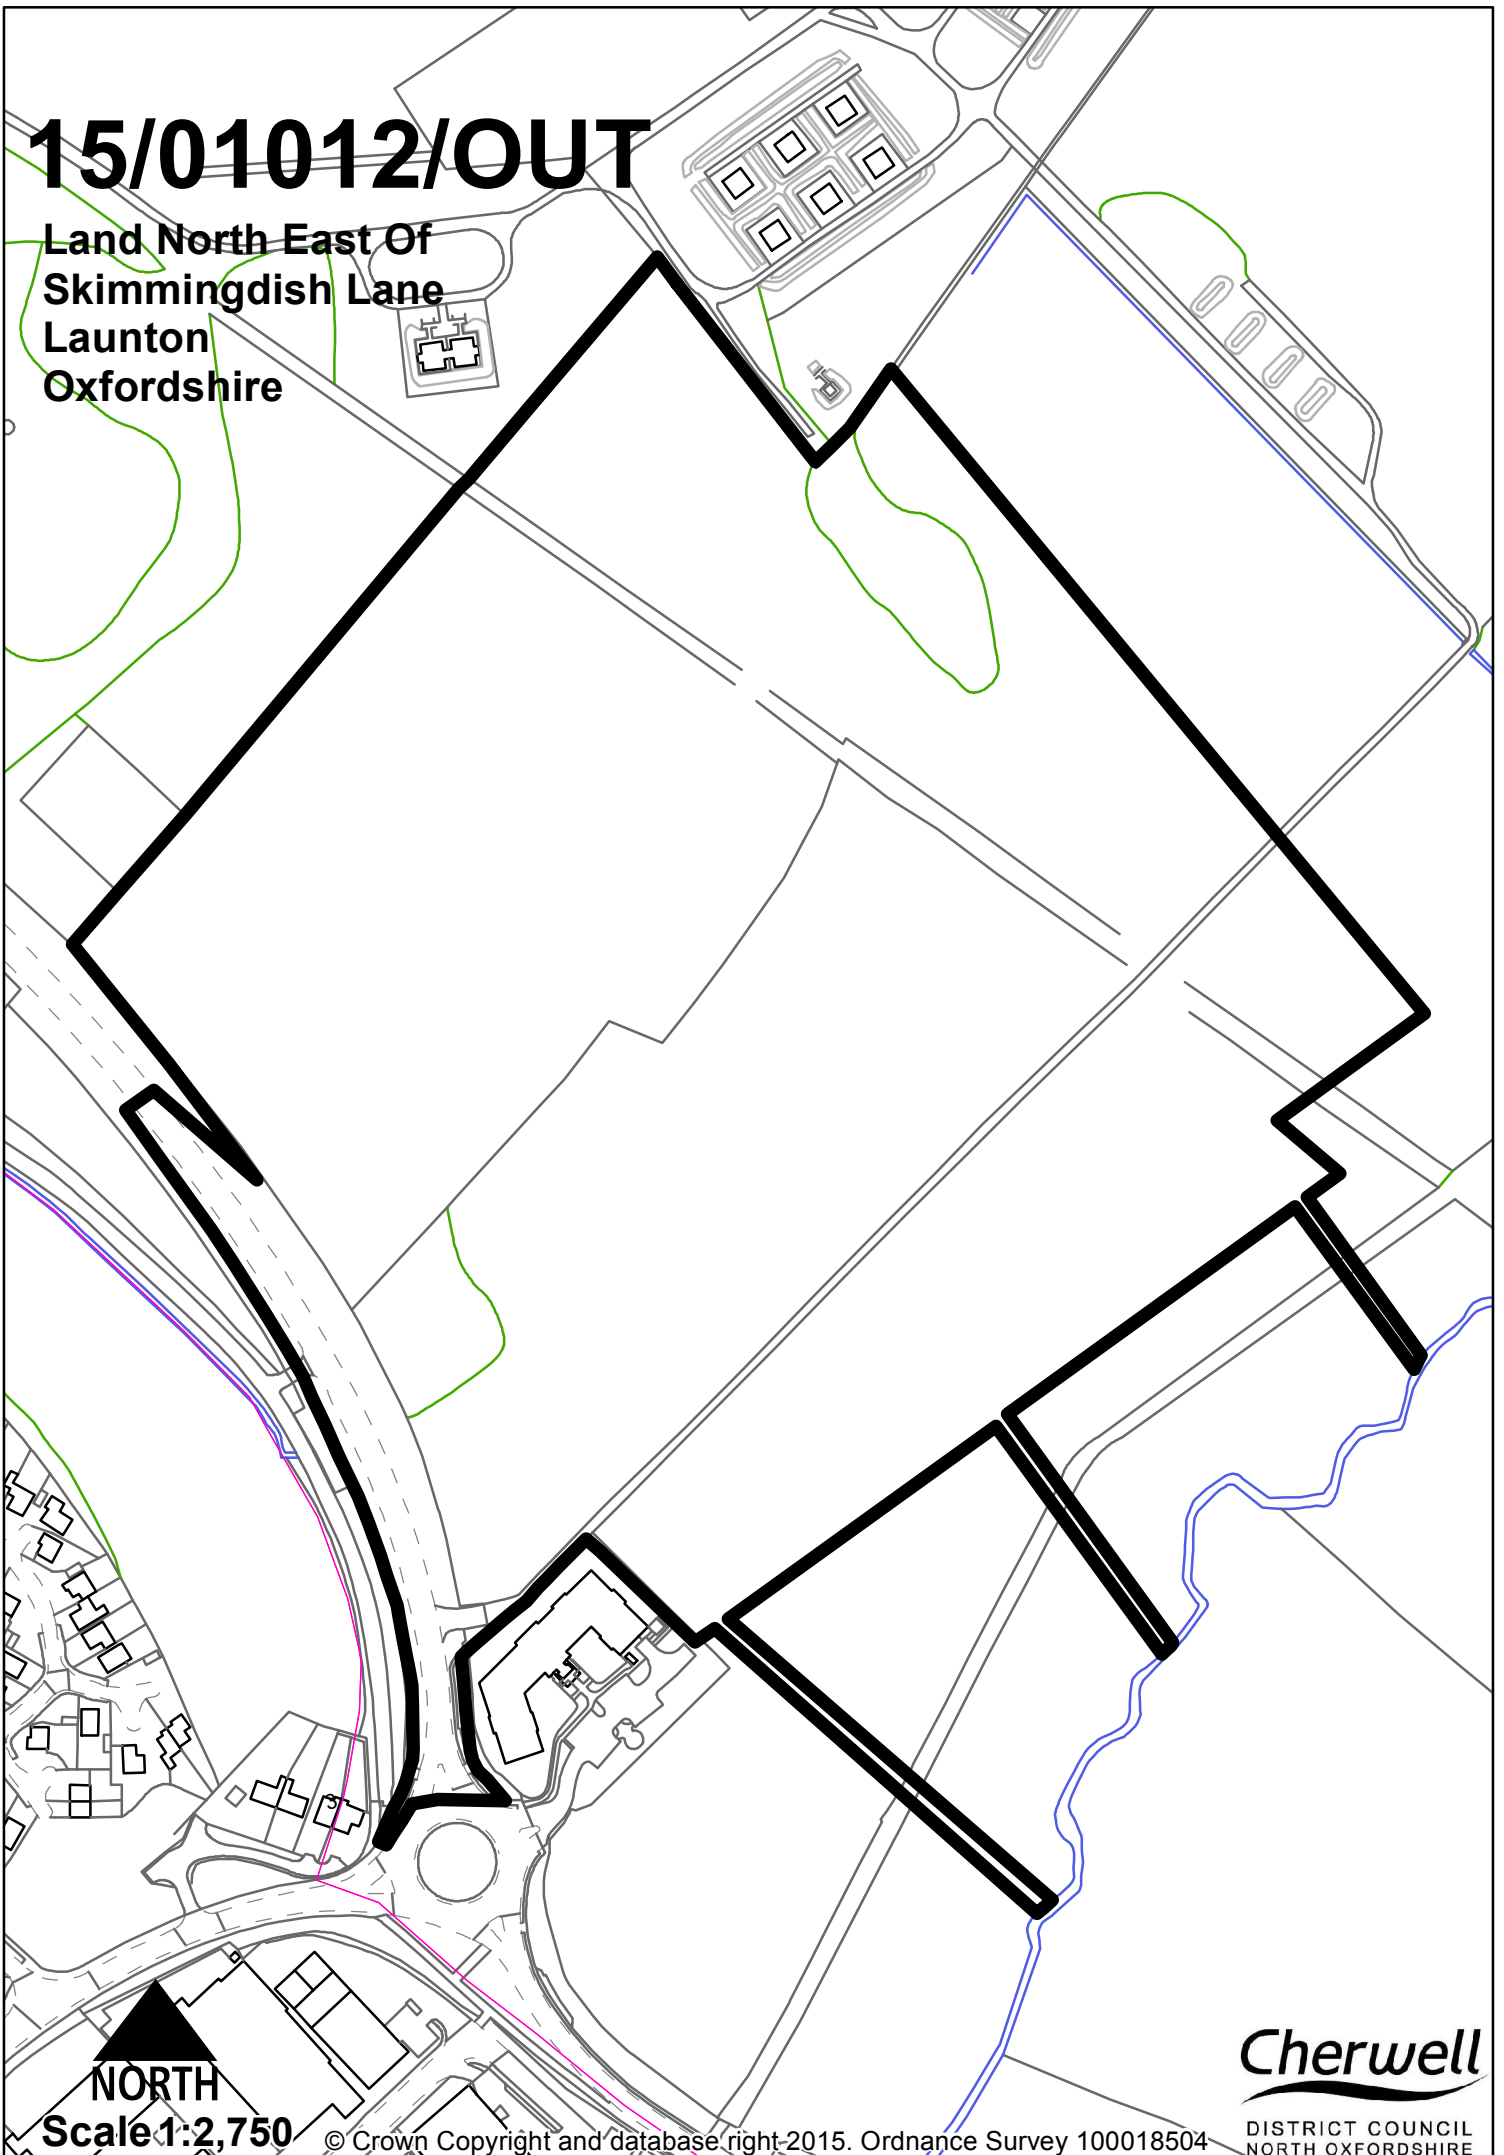

15/01012/OUT

Land North East Of
Skimmingdish Lane
Launton
Oxfordshire

NORTH
Scale 1:2,750

© Crown Copyright and database right-2015. Ordnance Survey 100018504

Cherwell
DISTRICT COUNCIL
NORTH OXFORDSHIRE