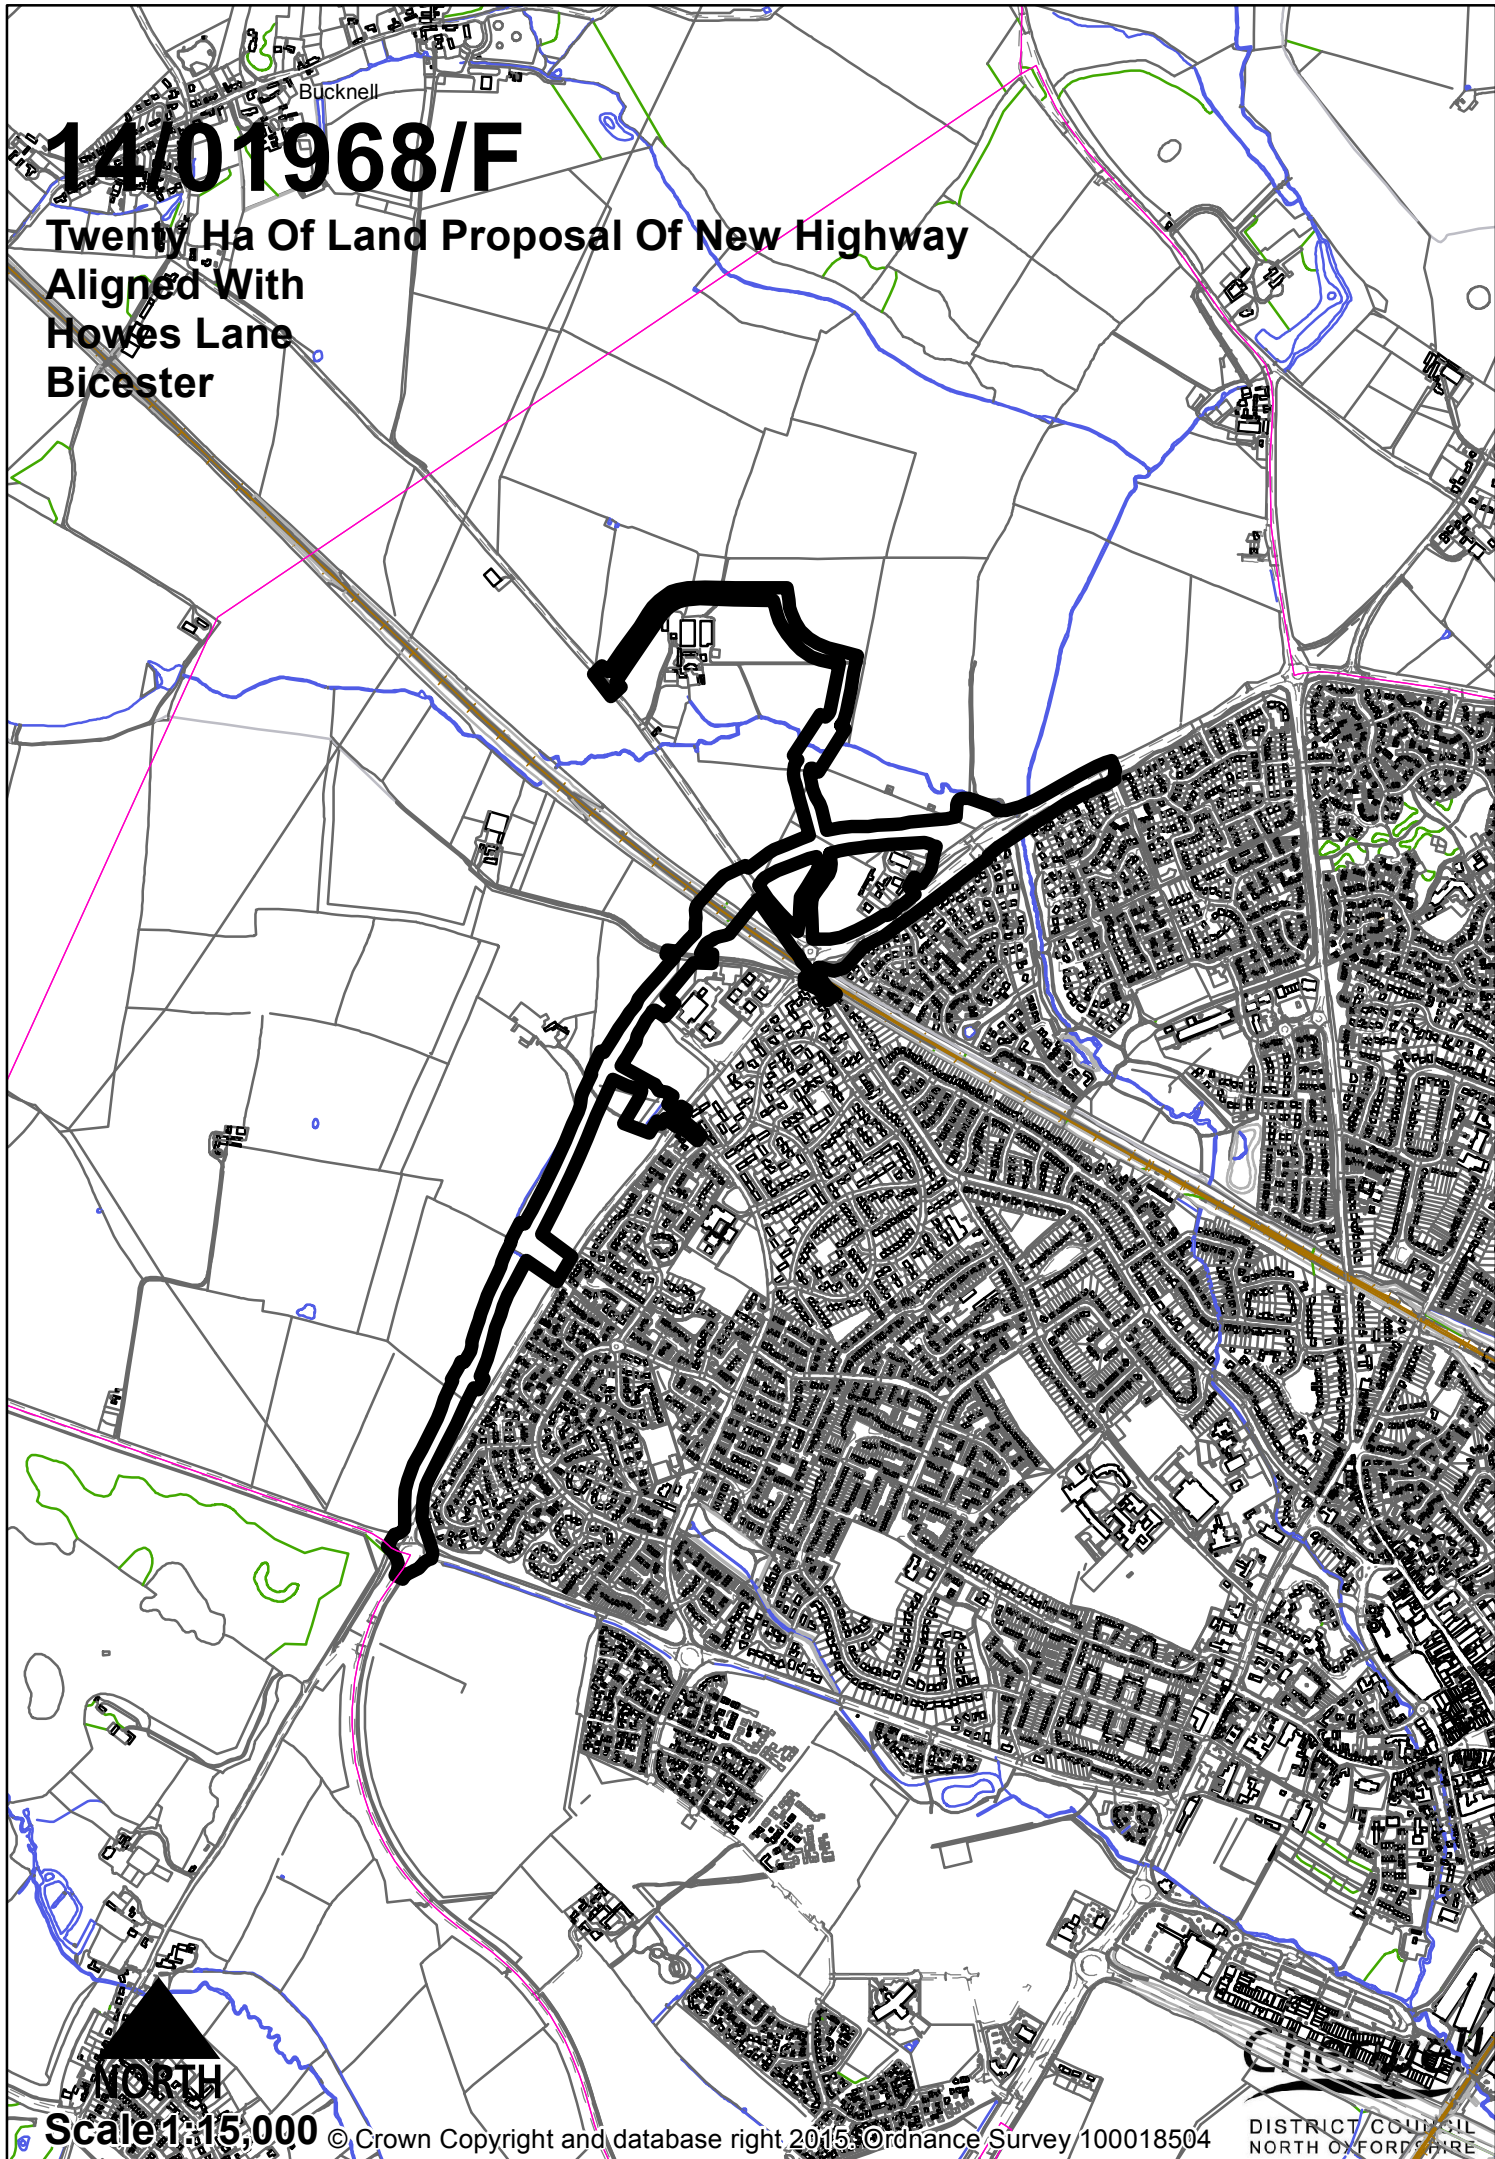

14/01968/F

**Twenty Ha Of Land Proposal Of New Highway
Aligned With
Howes Lane
Bicester**

NORTH
Scale 1:15,000

© Crown Copyright and database right 2015. Ordnance Survey 100018504

**DISTRICT COUNCIL
NORTH OXFORDSHIRE**