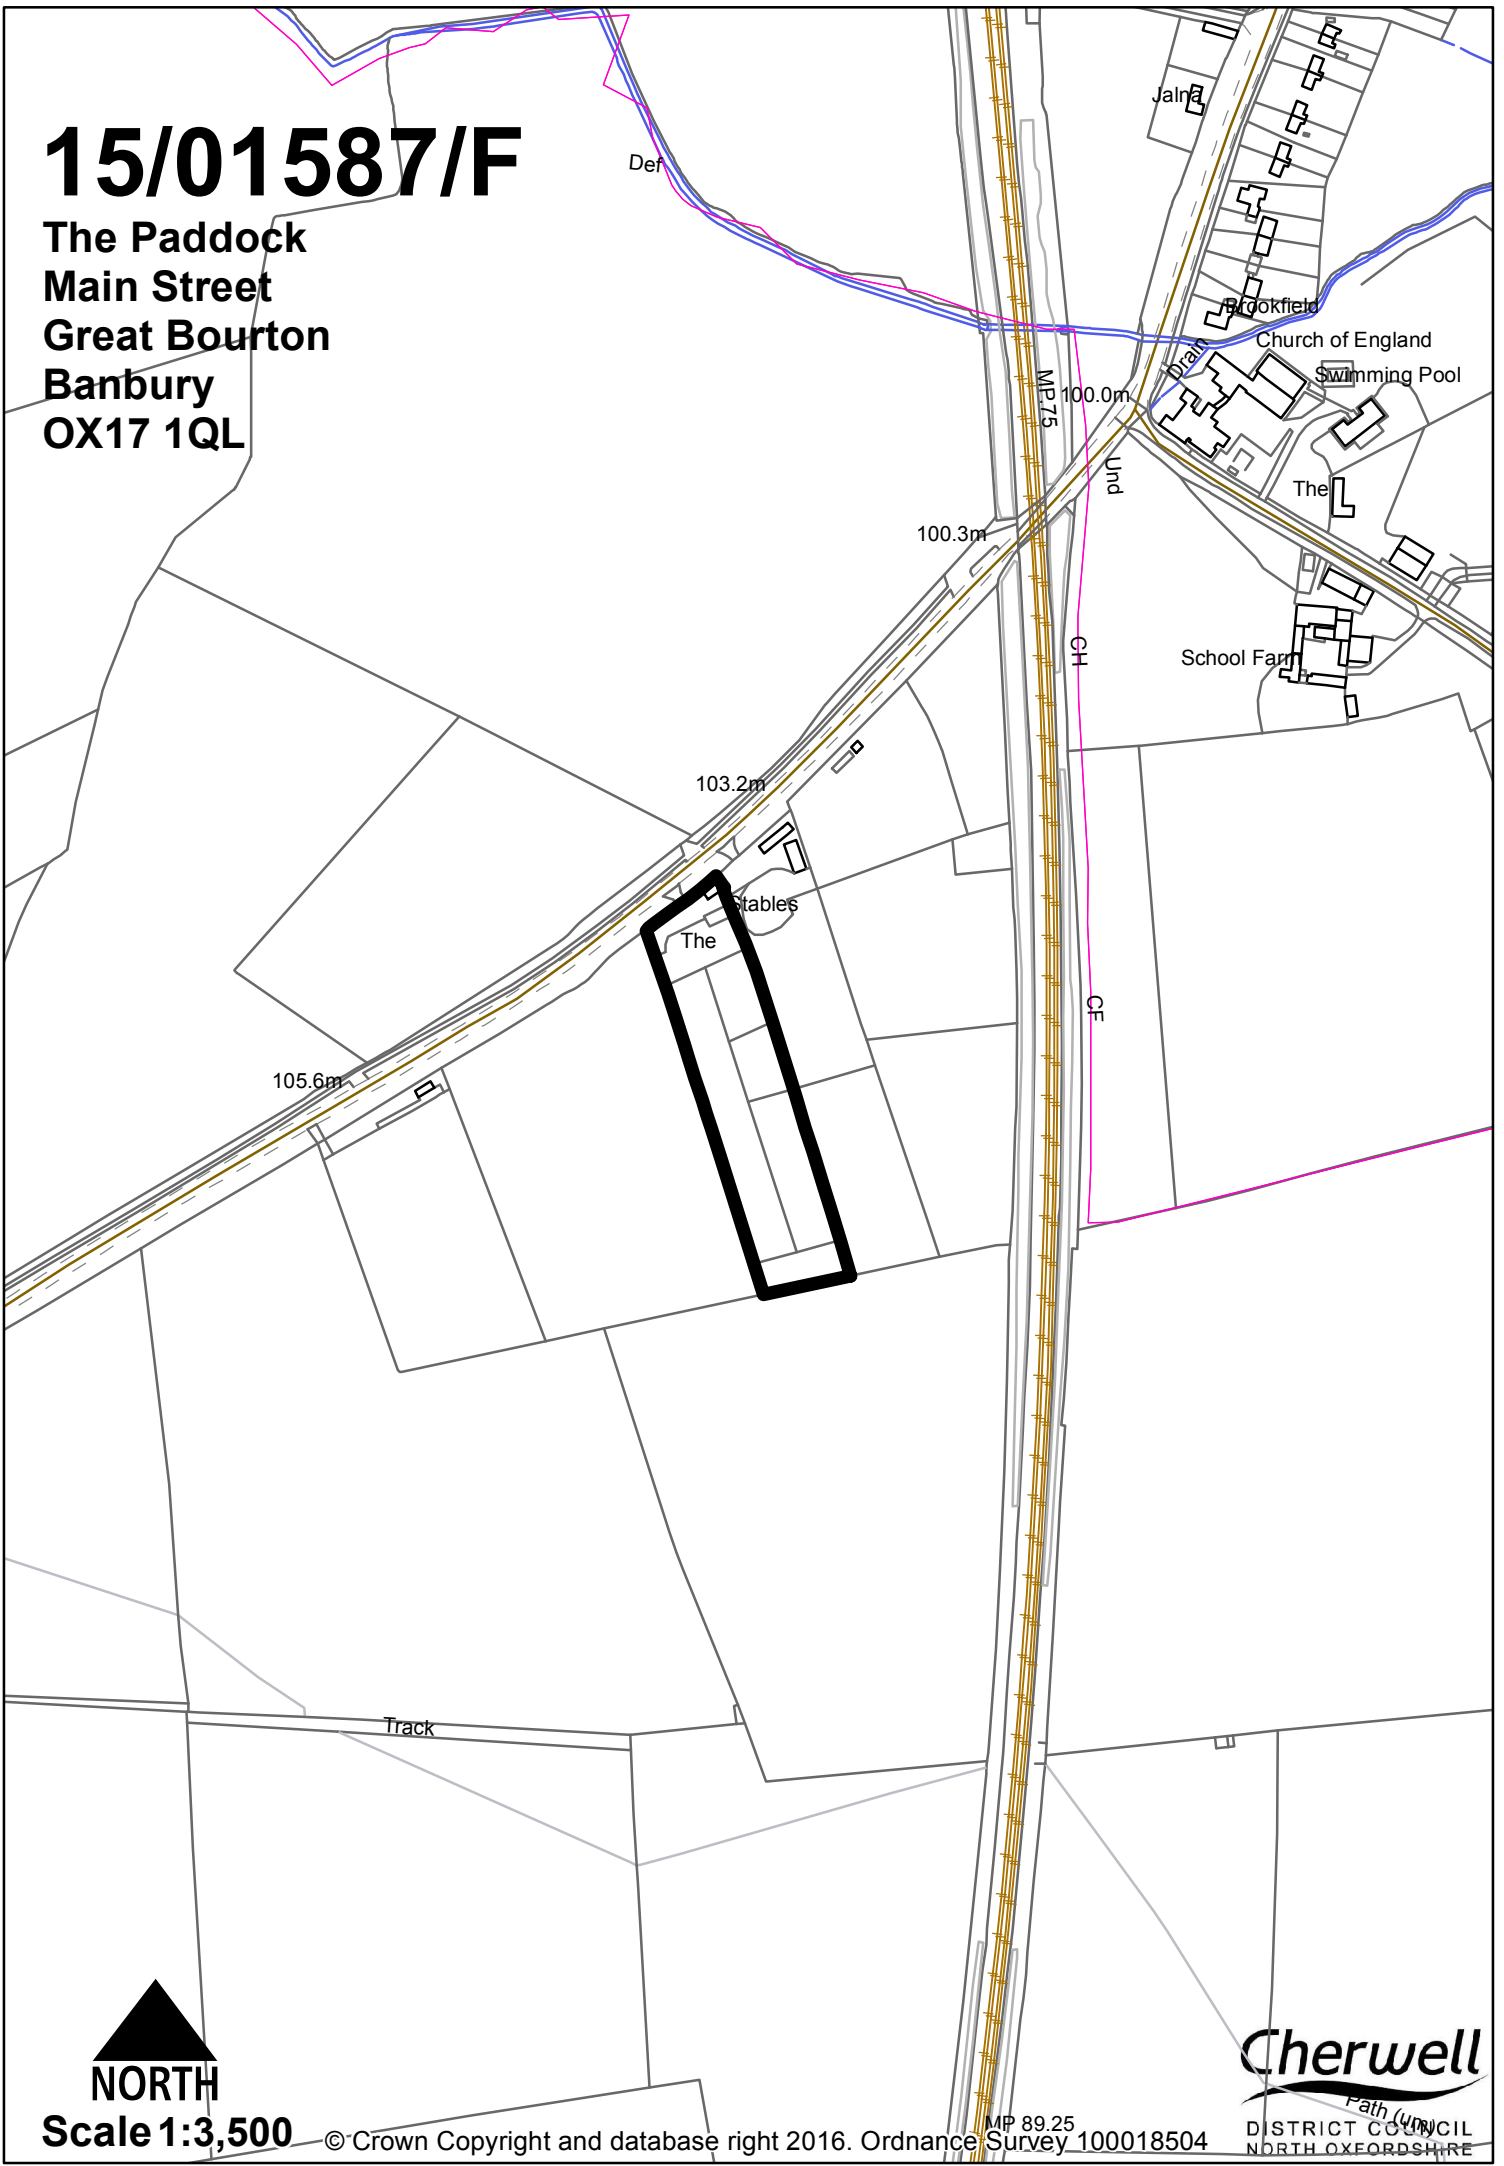

15/01587/F

The Paddock
Main Street
Great Bourton
Banbury
OX17 1QL

Scale 1:3,500

© Crown Copyright and database right 2016. Ordnance Survey 100018504

MP 89.25

Cherwell
Path
DISTRICT COUNCIL
NORTH OXFORDSHIRE