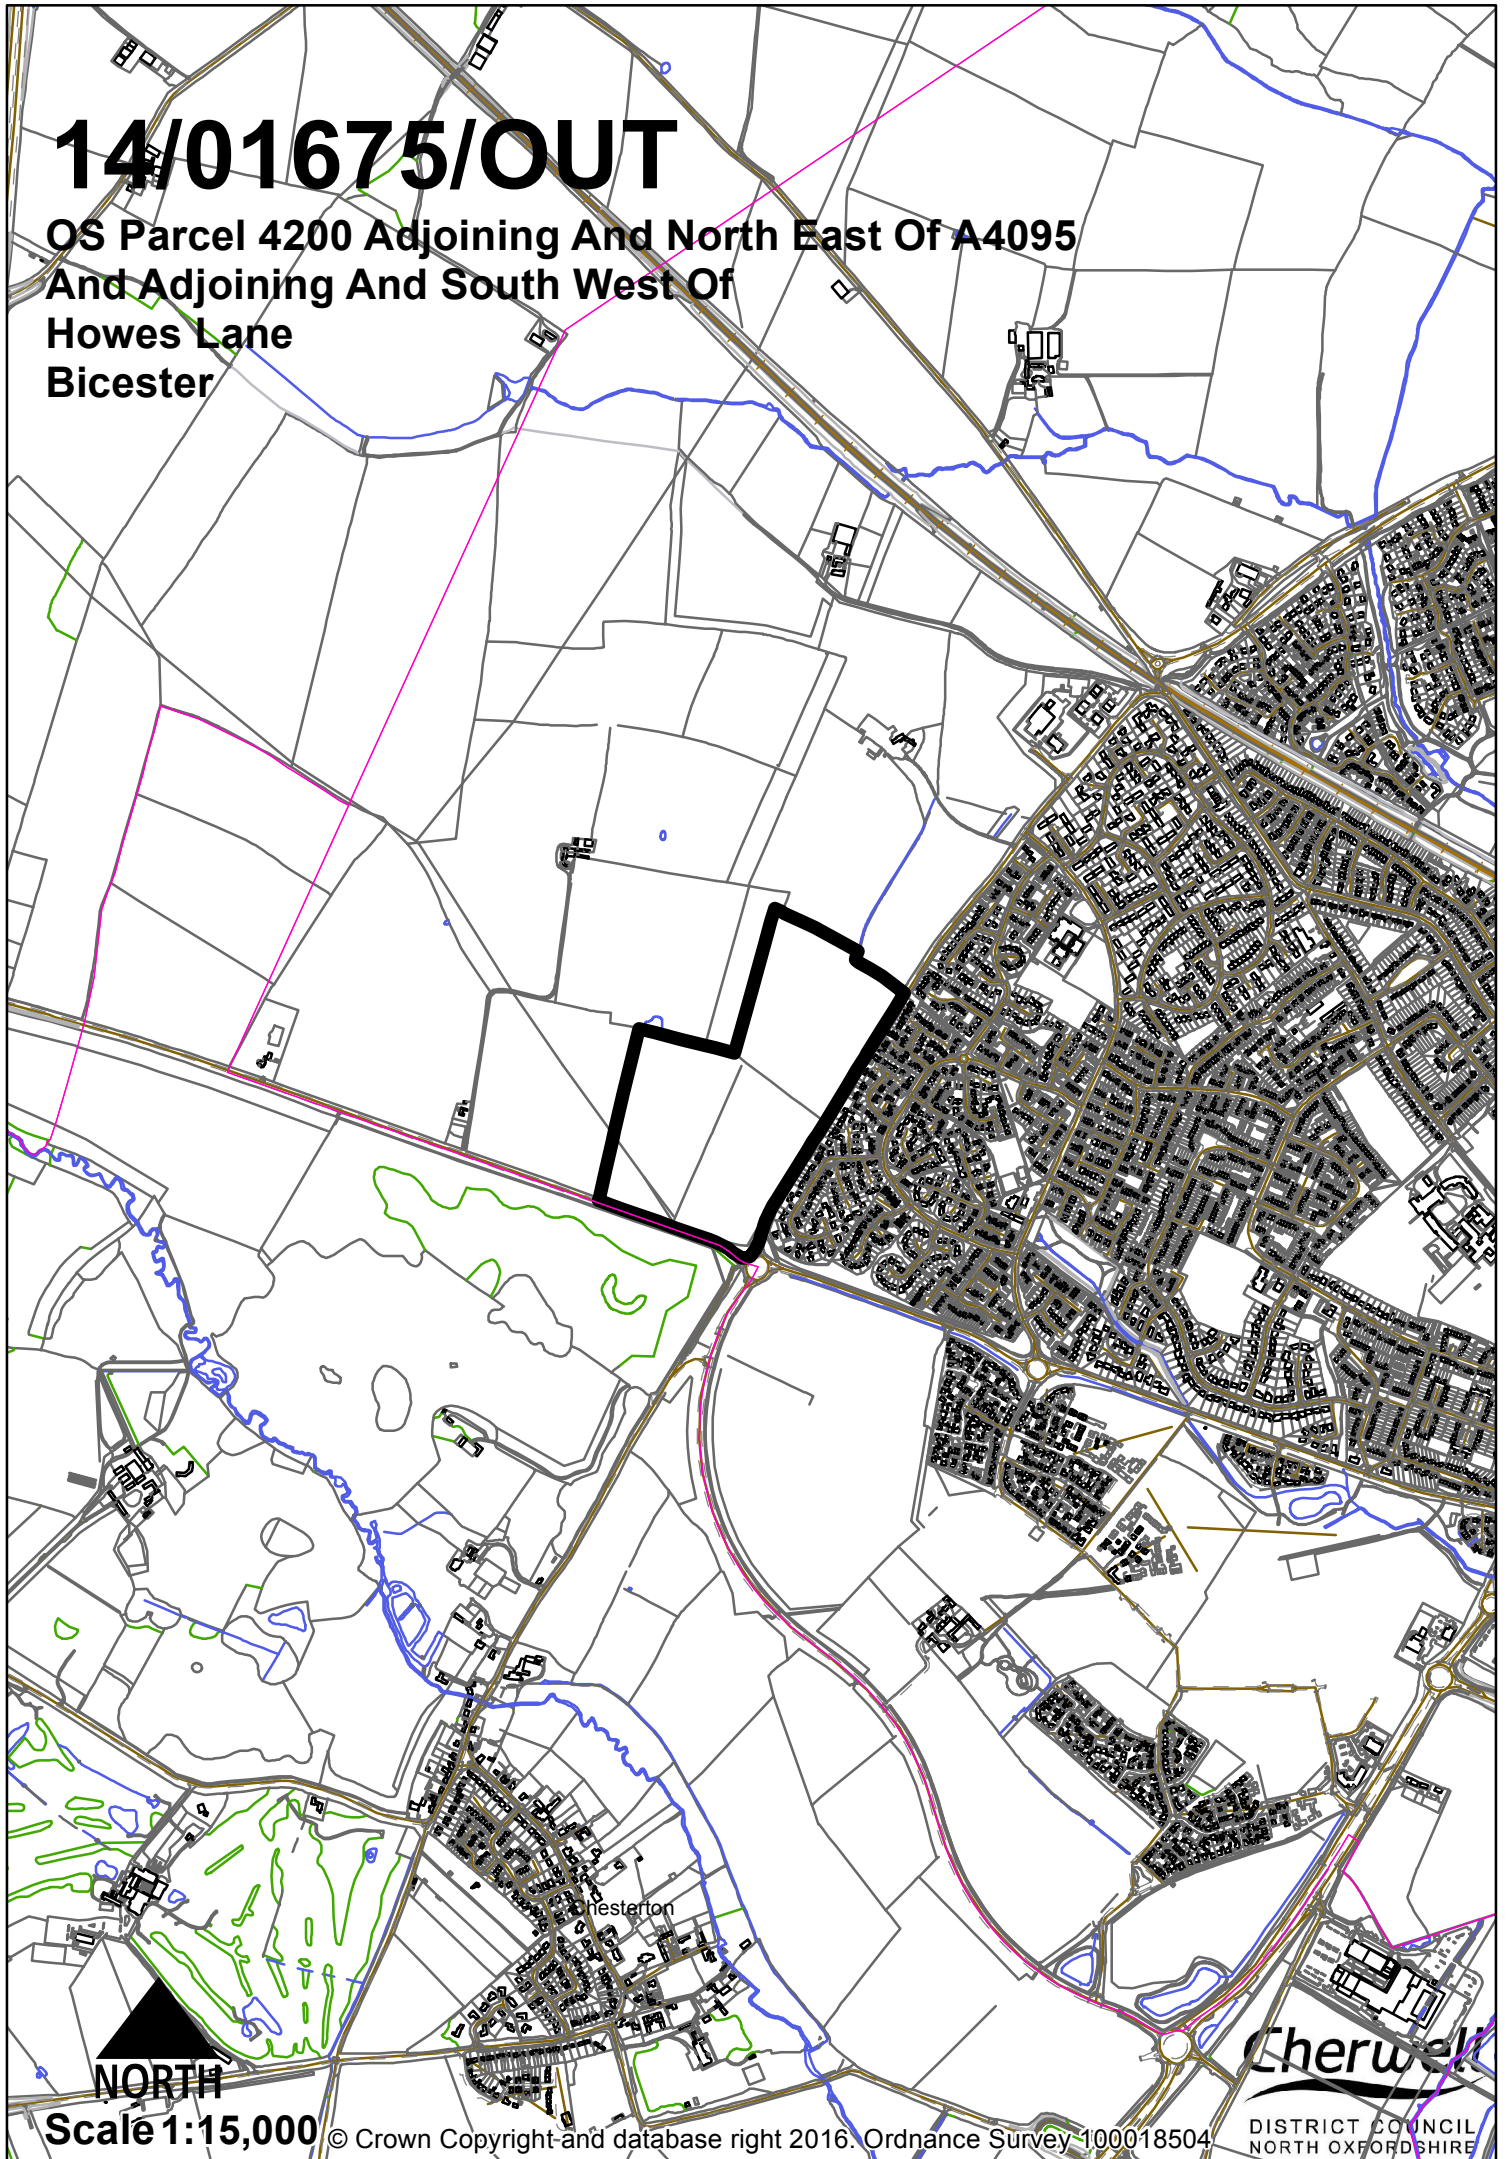

14/01675/OUT

OS Parcel 4200 Adjoining And North East Of A4095
And Adjoining And South West Of
Howes Lane
Bicester

Cherwell

Scale 1:15,000

© Crown Copyright and database right 2016. Ordnance Survey 100018504