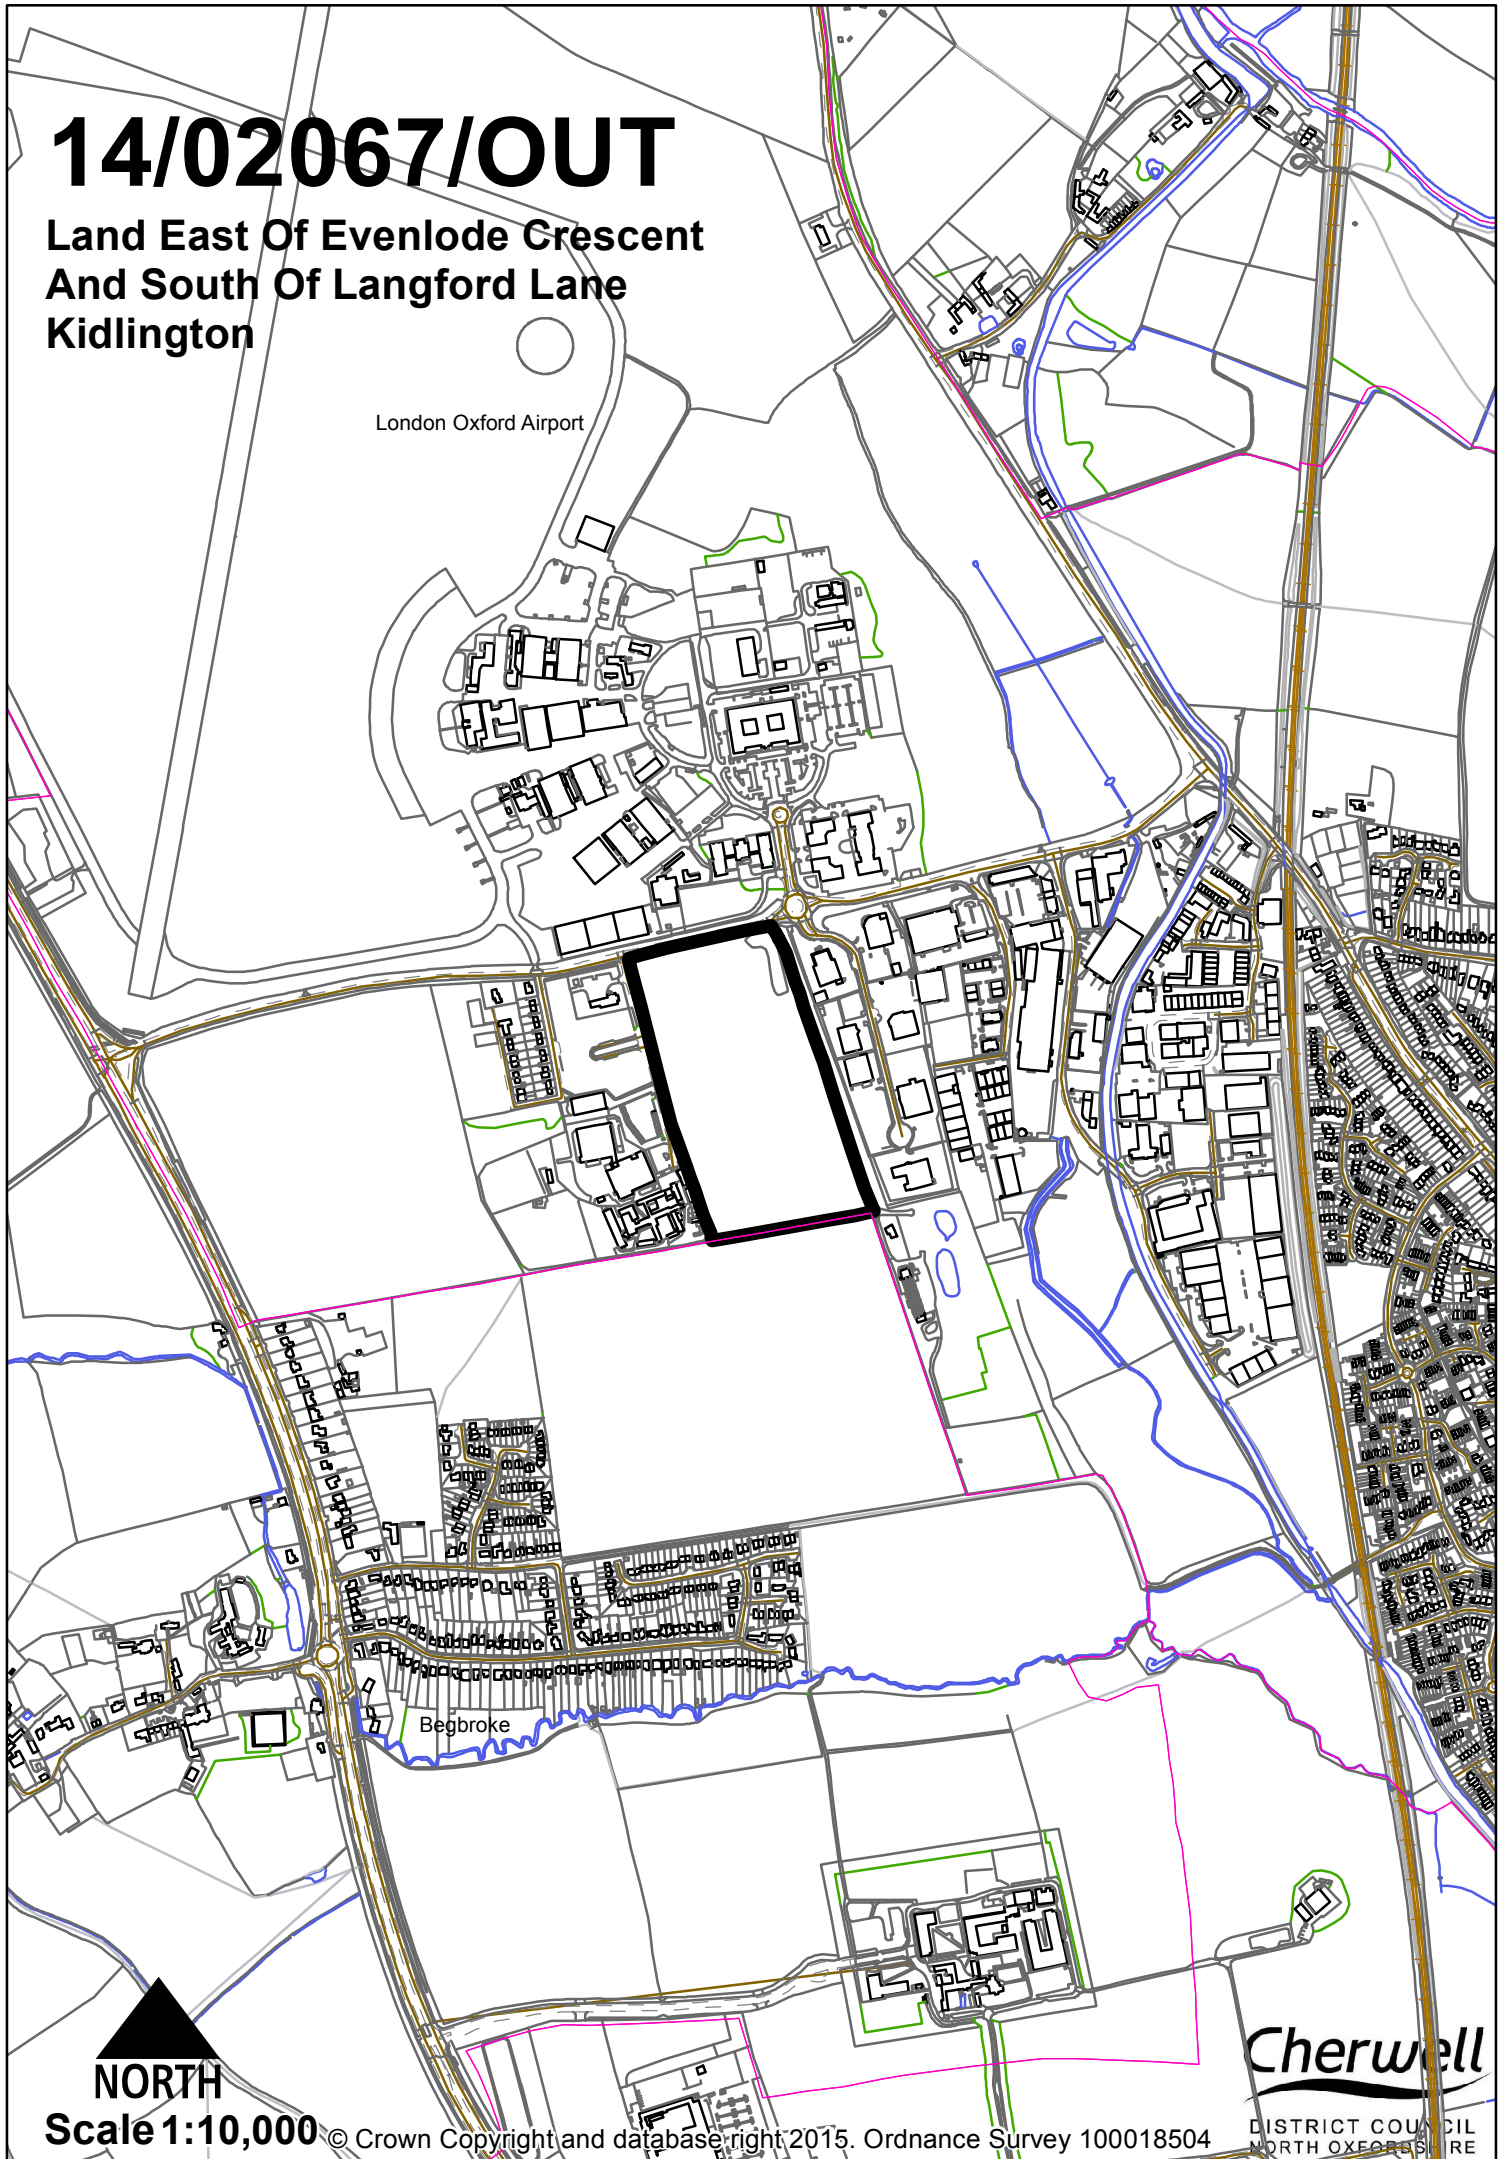

14/02067/OUT

Land East Of Evenlode Crescent
And South Of Langford Lane
Kidlington

London Oxford Airport

NORTH

Scale 1:10,000

© Crown Copyright and database right 2015. Ordnance Survey 100018504

Cherwell

DISTRICT COUNCIL
NORTH OXFORDSHIRE