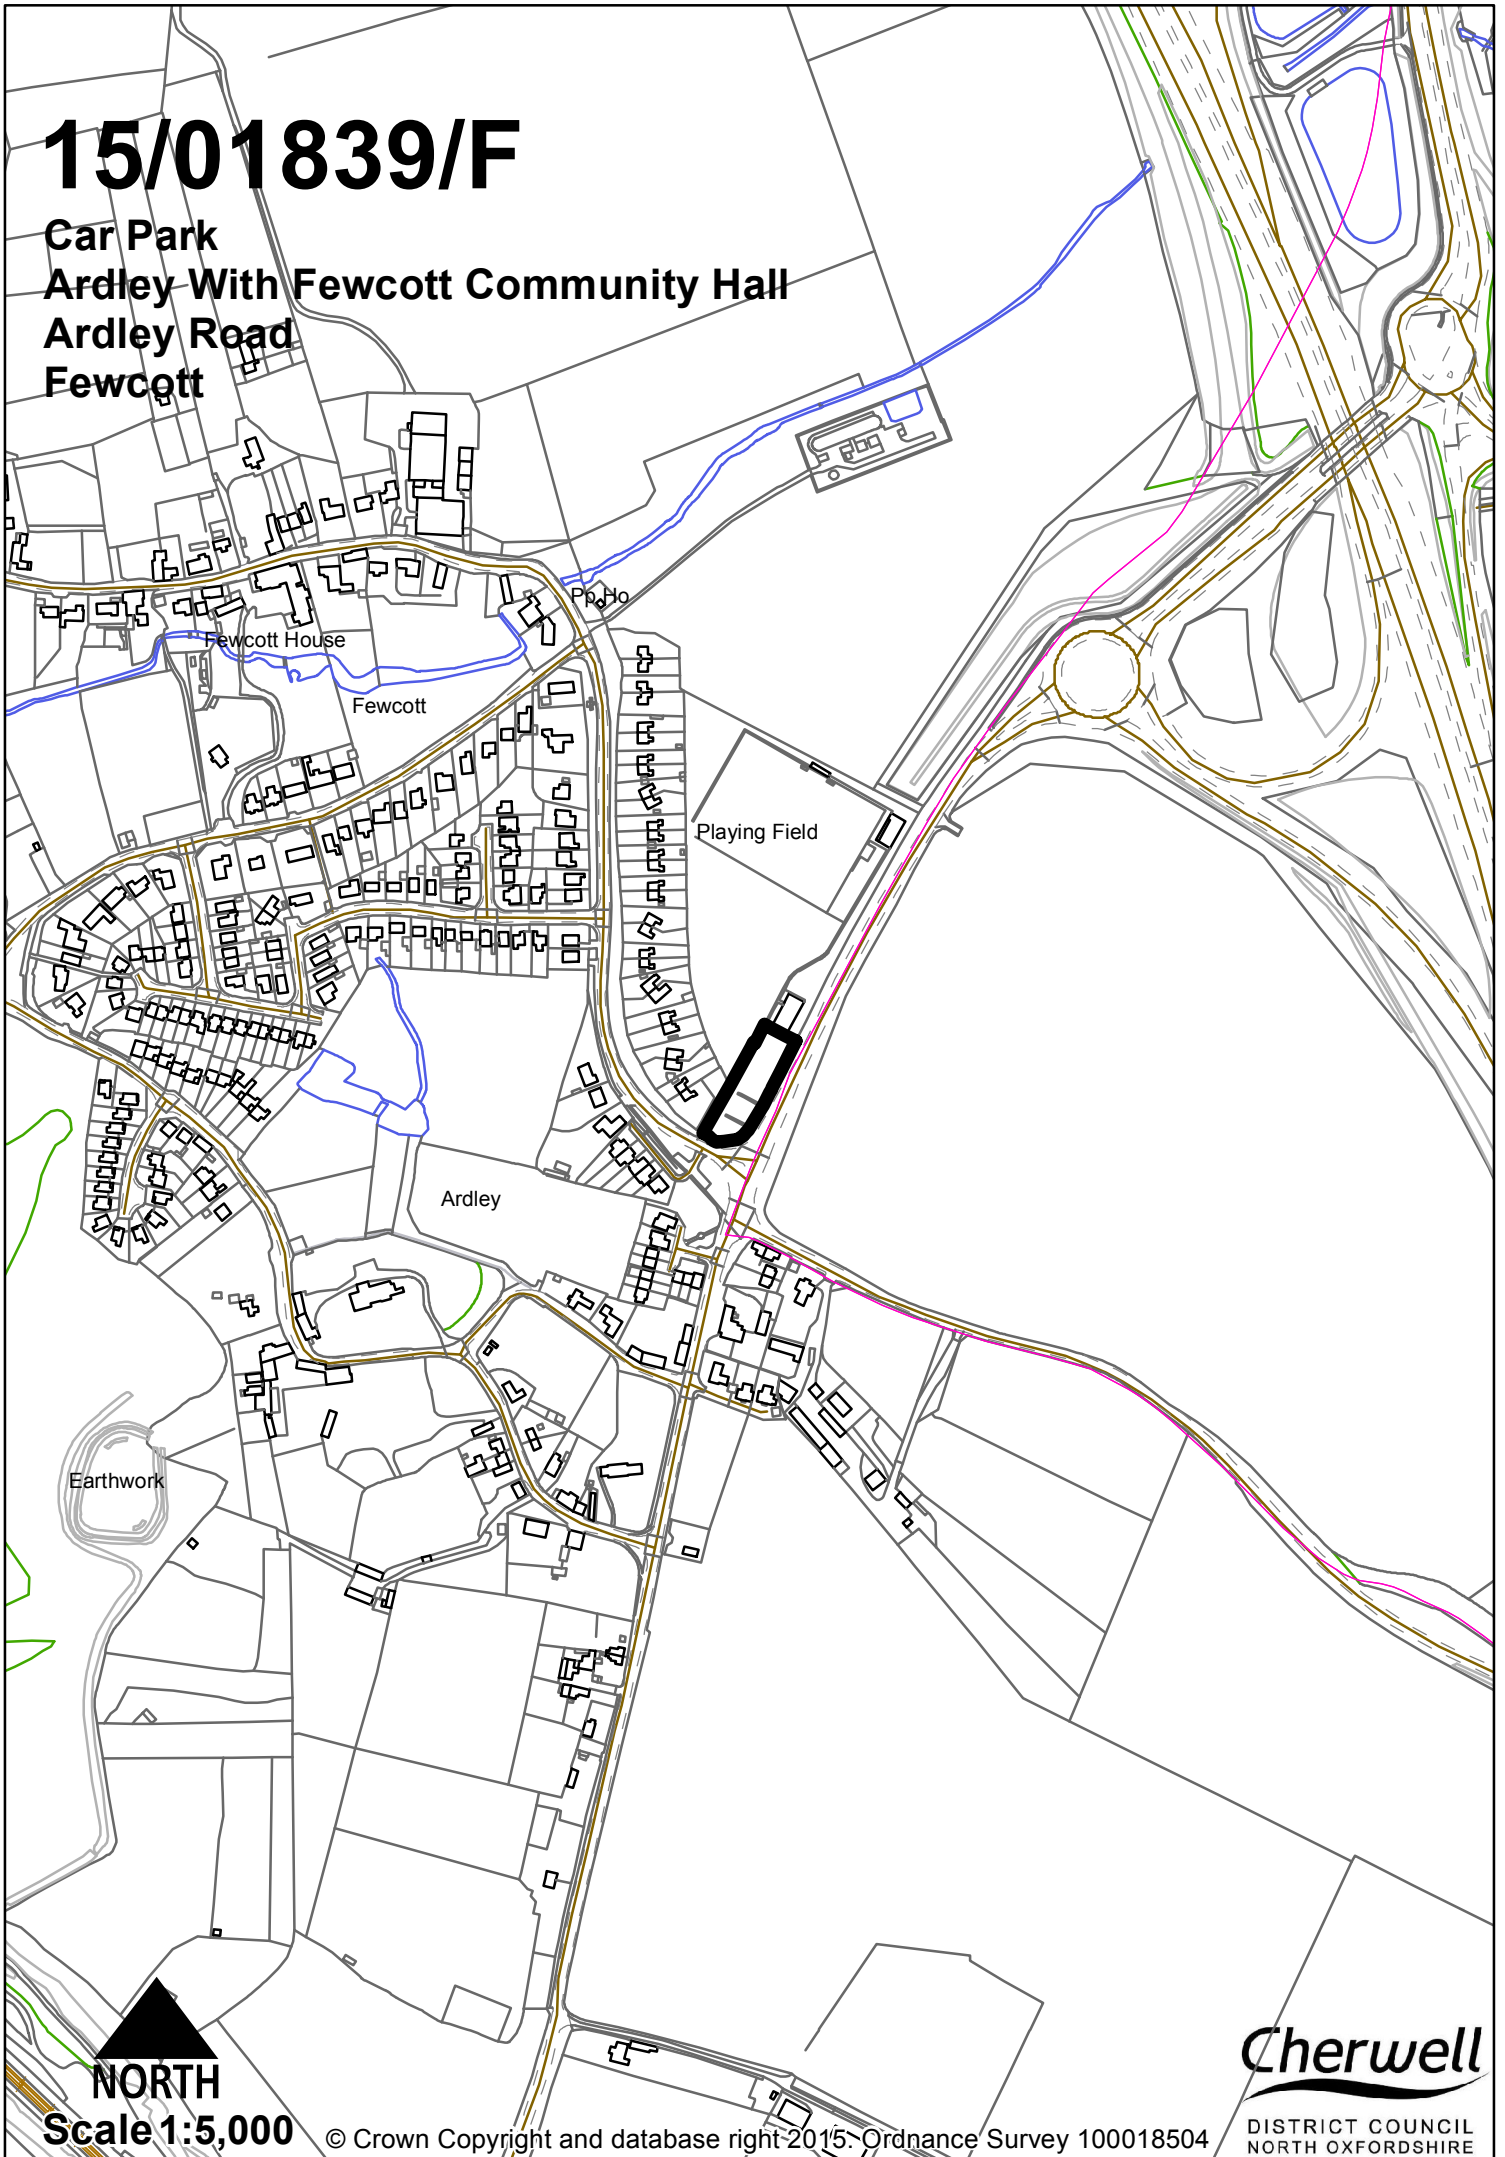

15/01839/F

Car Park
Ardley With Fewcott Community Hall
Ardley Road
Fewcott

Cherwell

DISTRICT COUNCIL
NORTH OXFORDSHIRE

NORTH
Scale 1:5,000

© Crown Copyright and database right 2015. Ordnance Survey 100018504