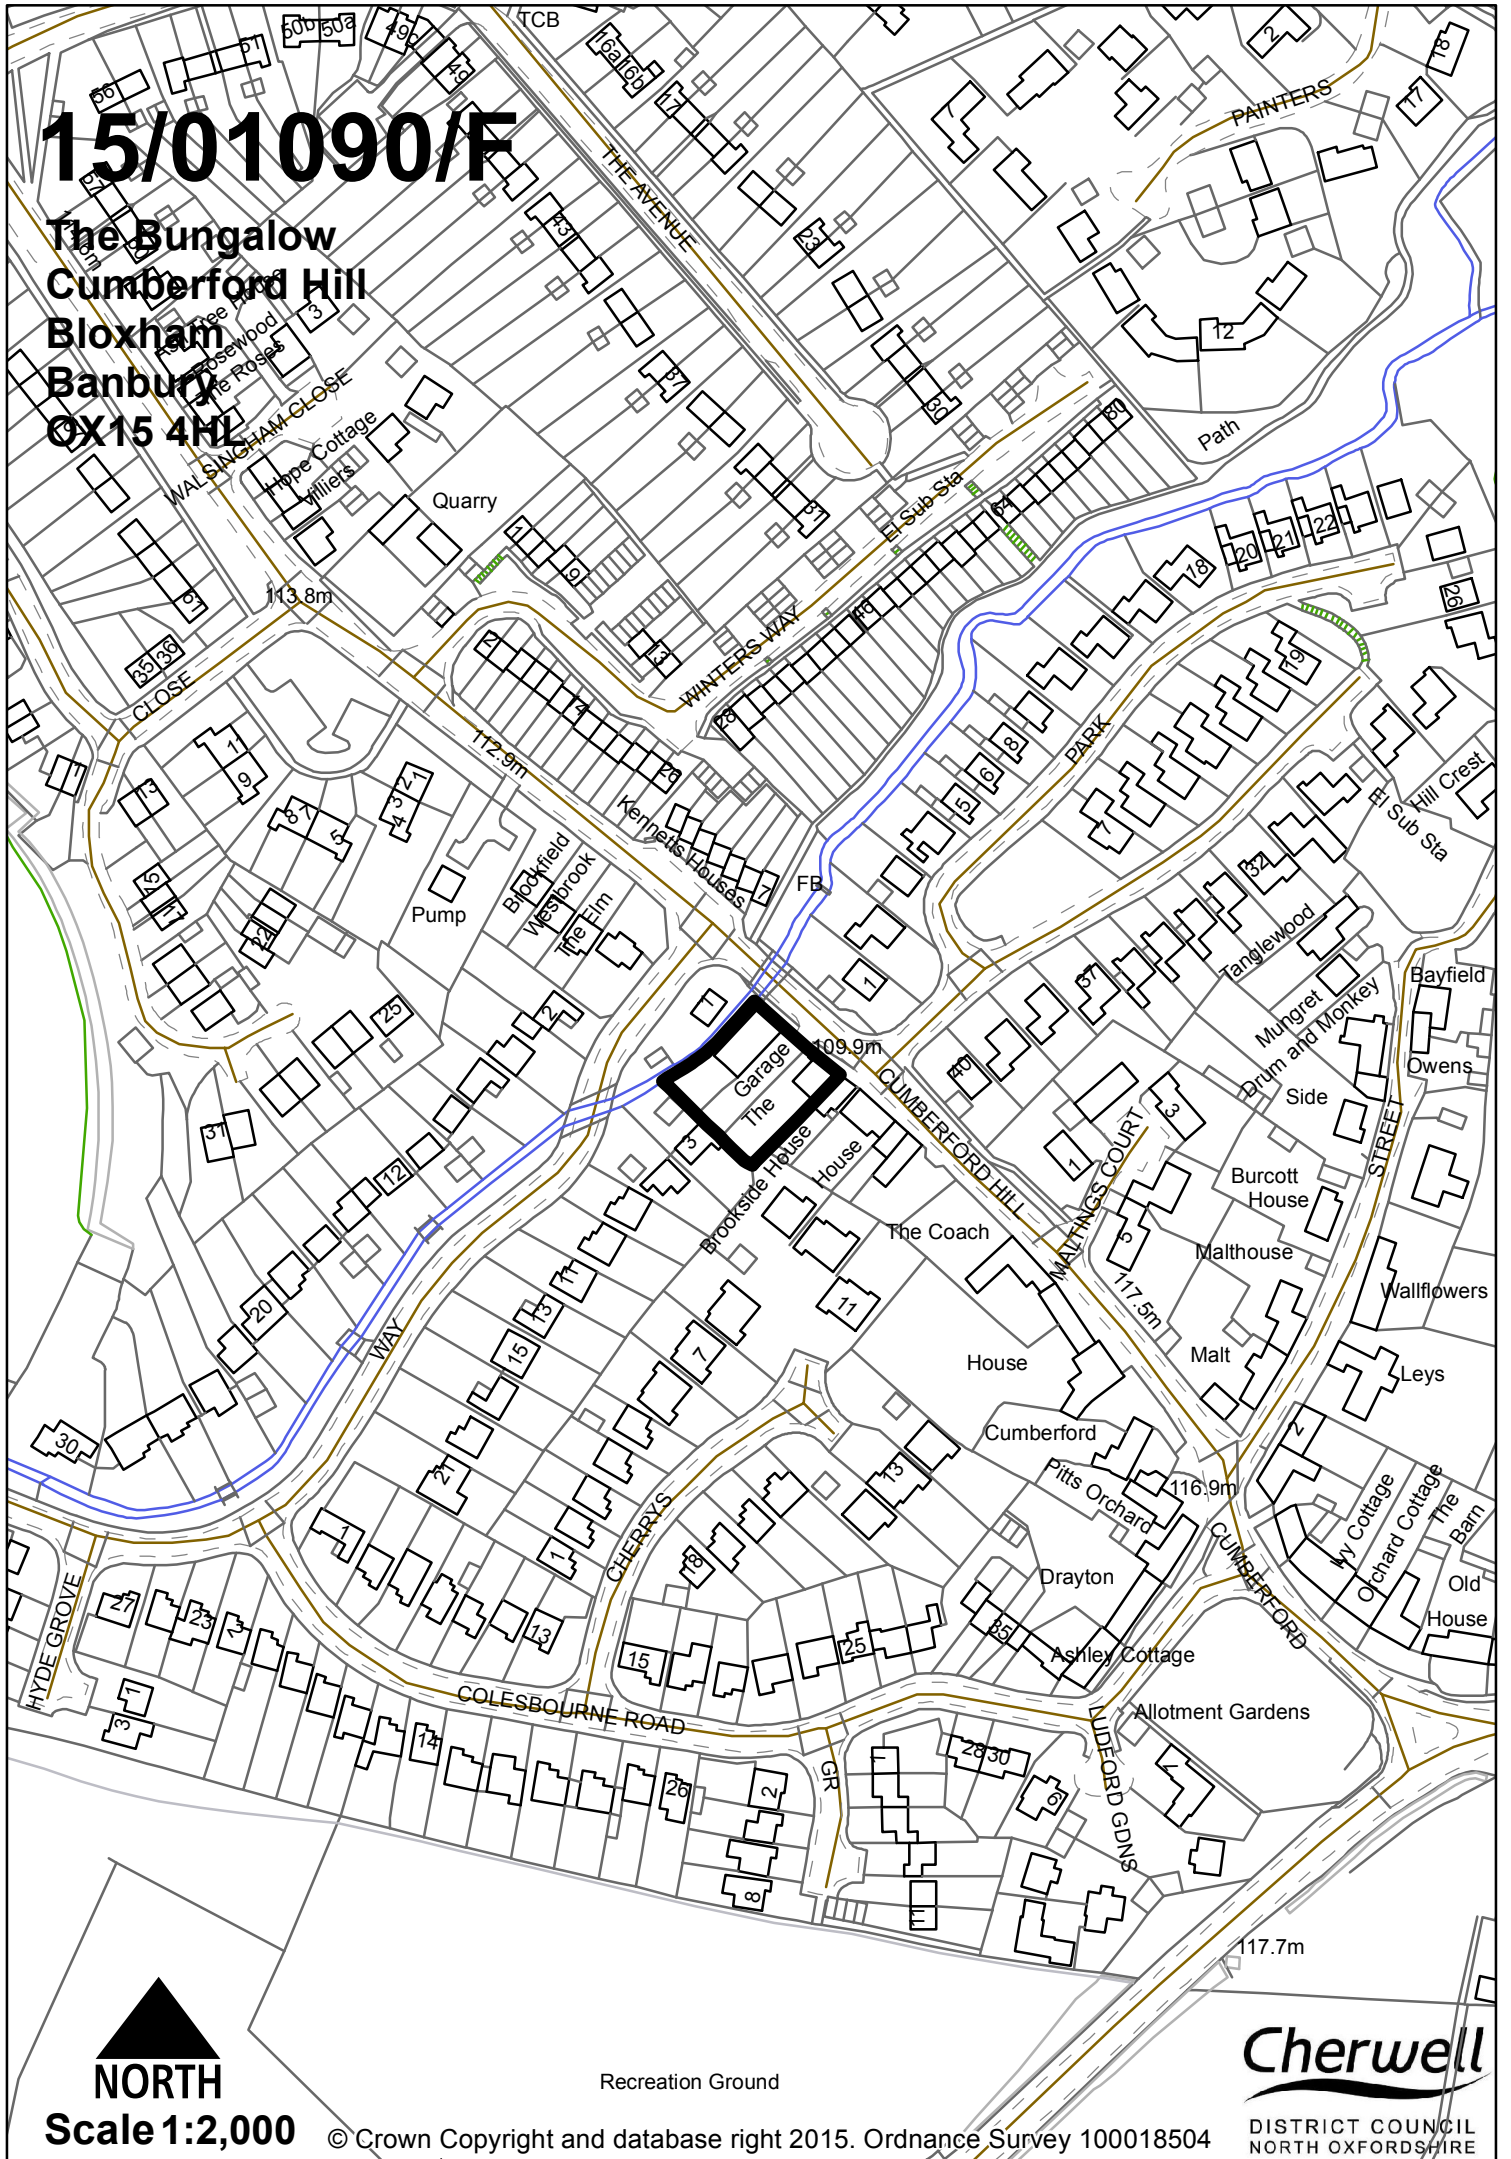

15/01090/F

The Bungalow
Cumberford Hill
Bloxham
Banbury
OX15 4HL

Scale 1:2,000

Recreation Ground

© Crown Copyright and database right 2015. Ordnance Survey 100018504

Cherwell

DISTRICT COUNCIL
NORTH OXFORDSHIRE