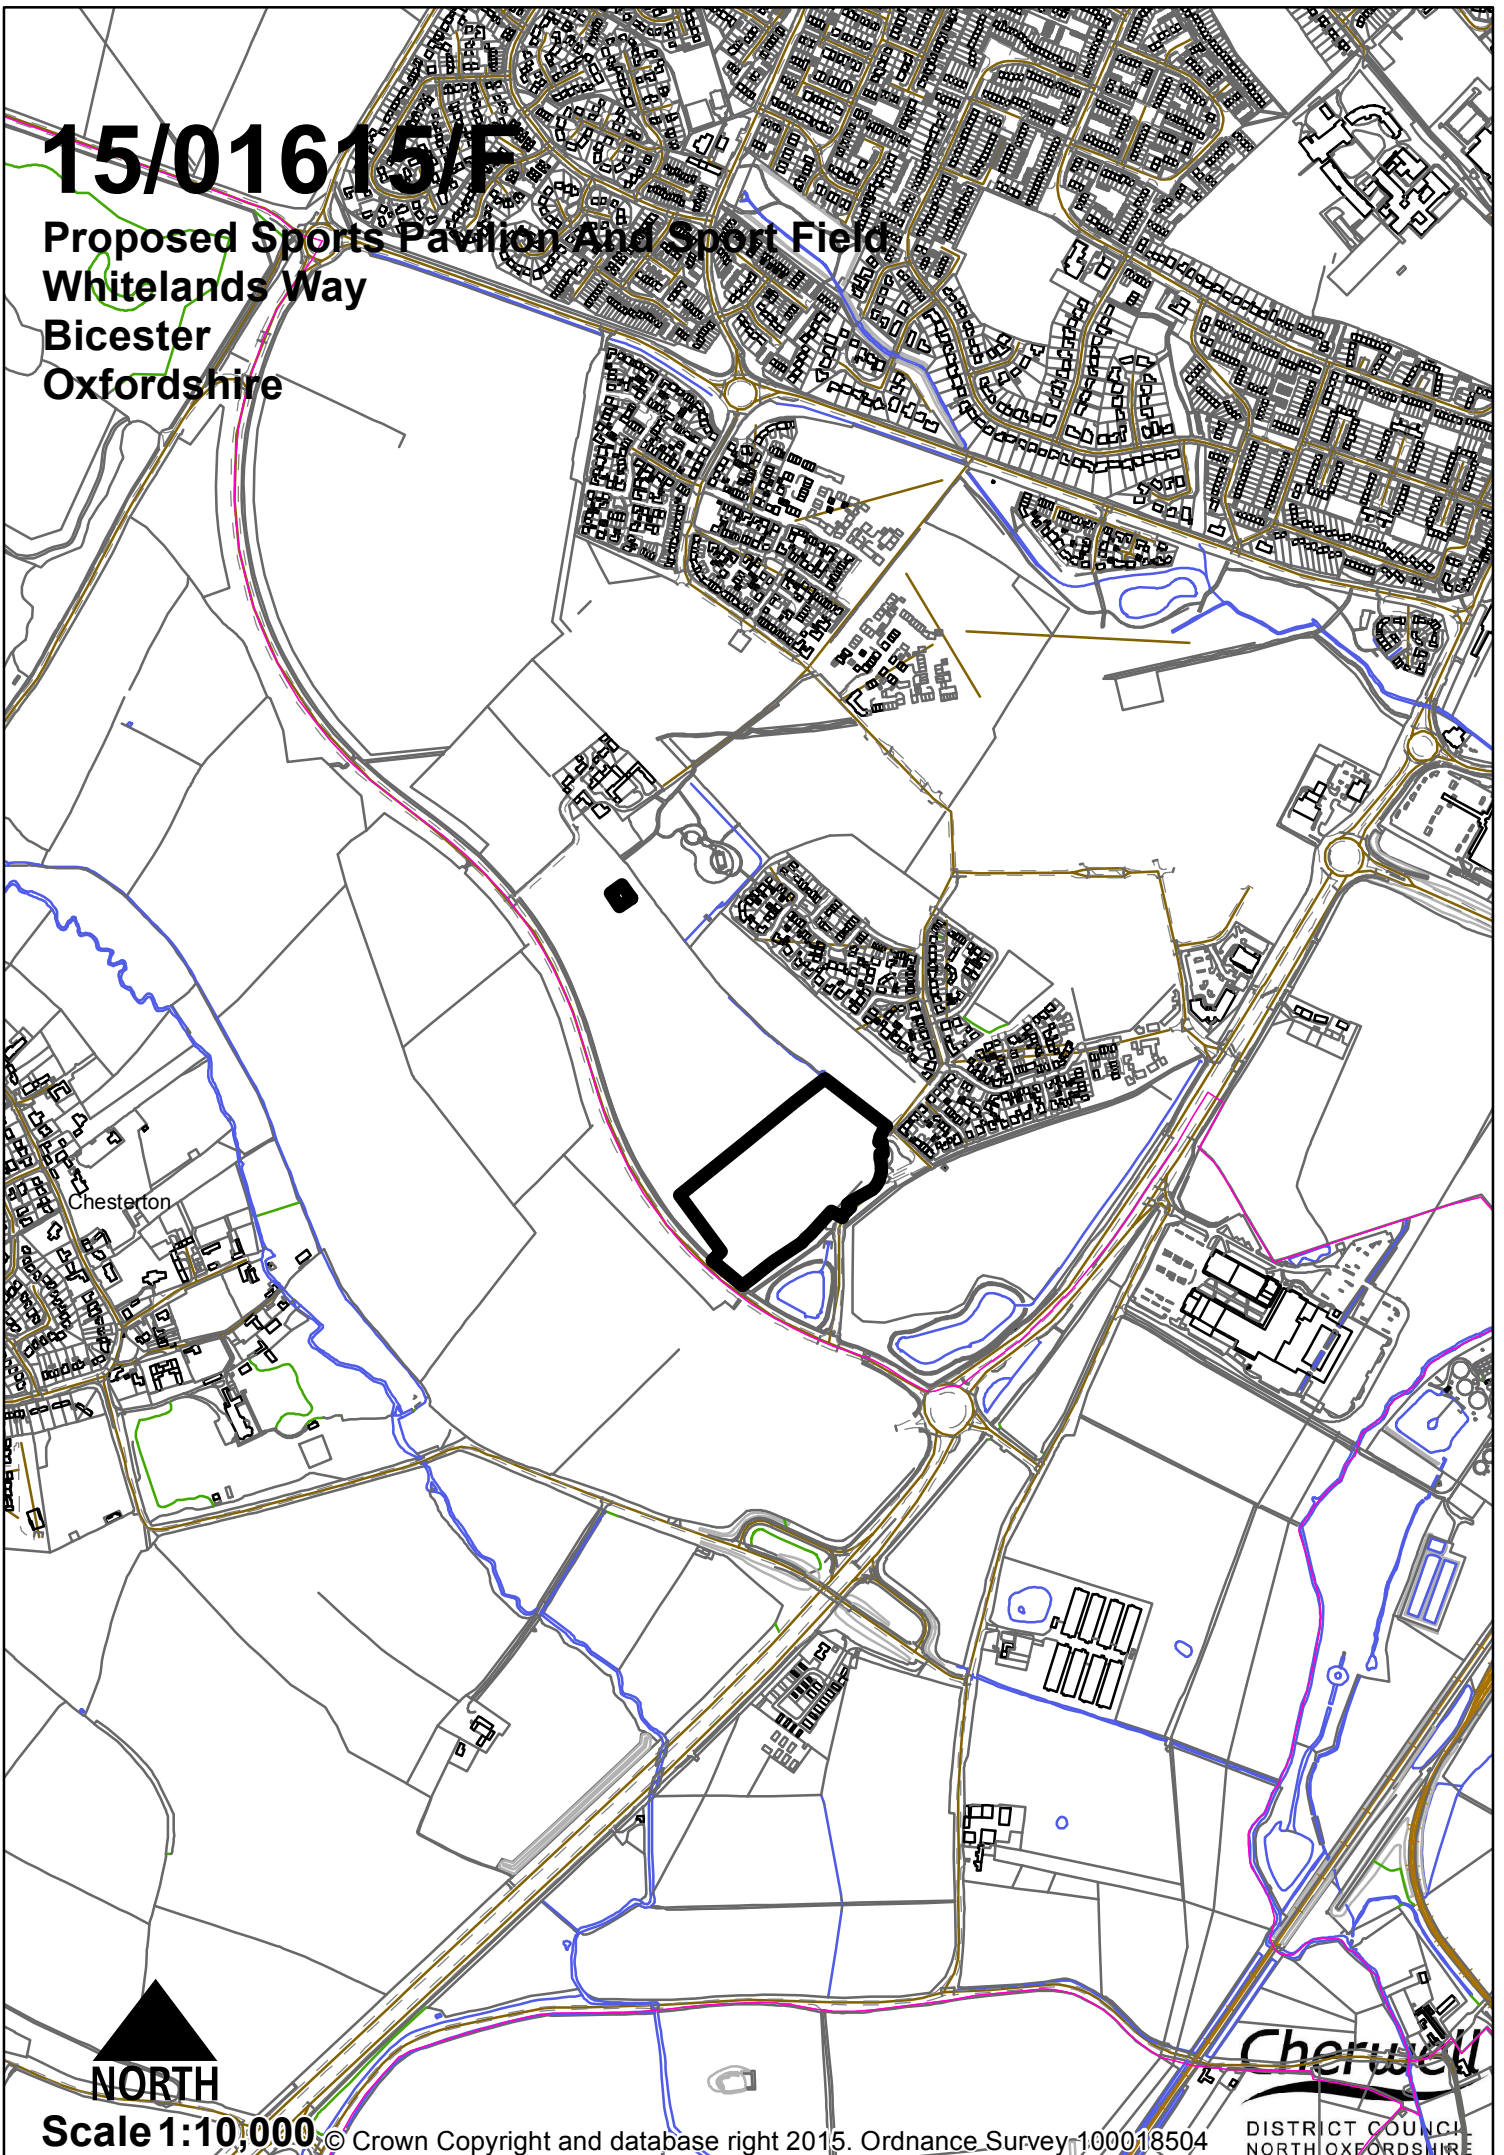

15/01615/F

Proposed Sports Pavilion And Sport Field
Whitelands Way
Bicester
Oxfordshire

NORTH

Scale 1:10,000 © Crown Copyright and database right 2015. Ordnance Survey 100018504

Cherwell
DISTRICT COUNCIL
NORTH OXFORDSHIRE