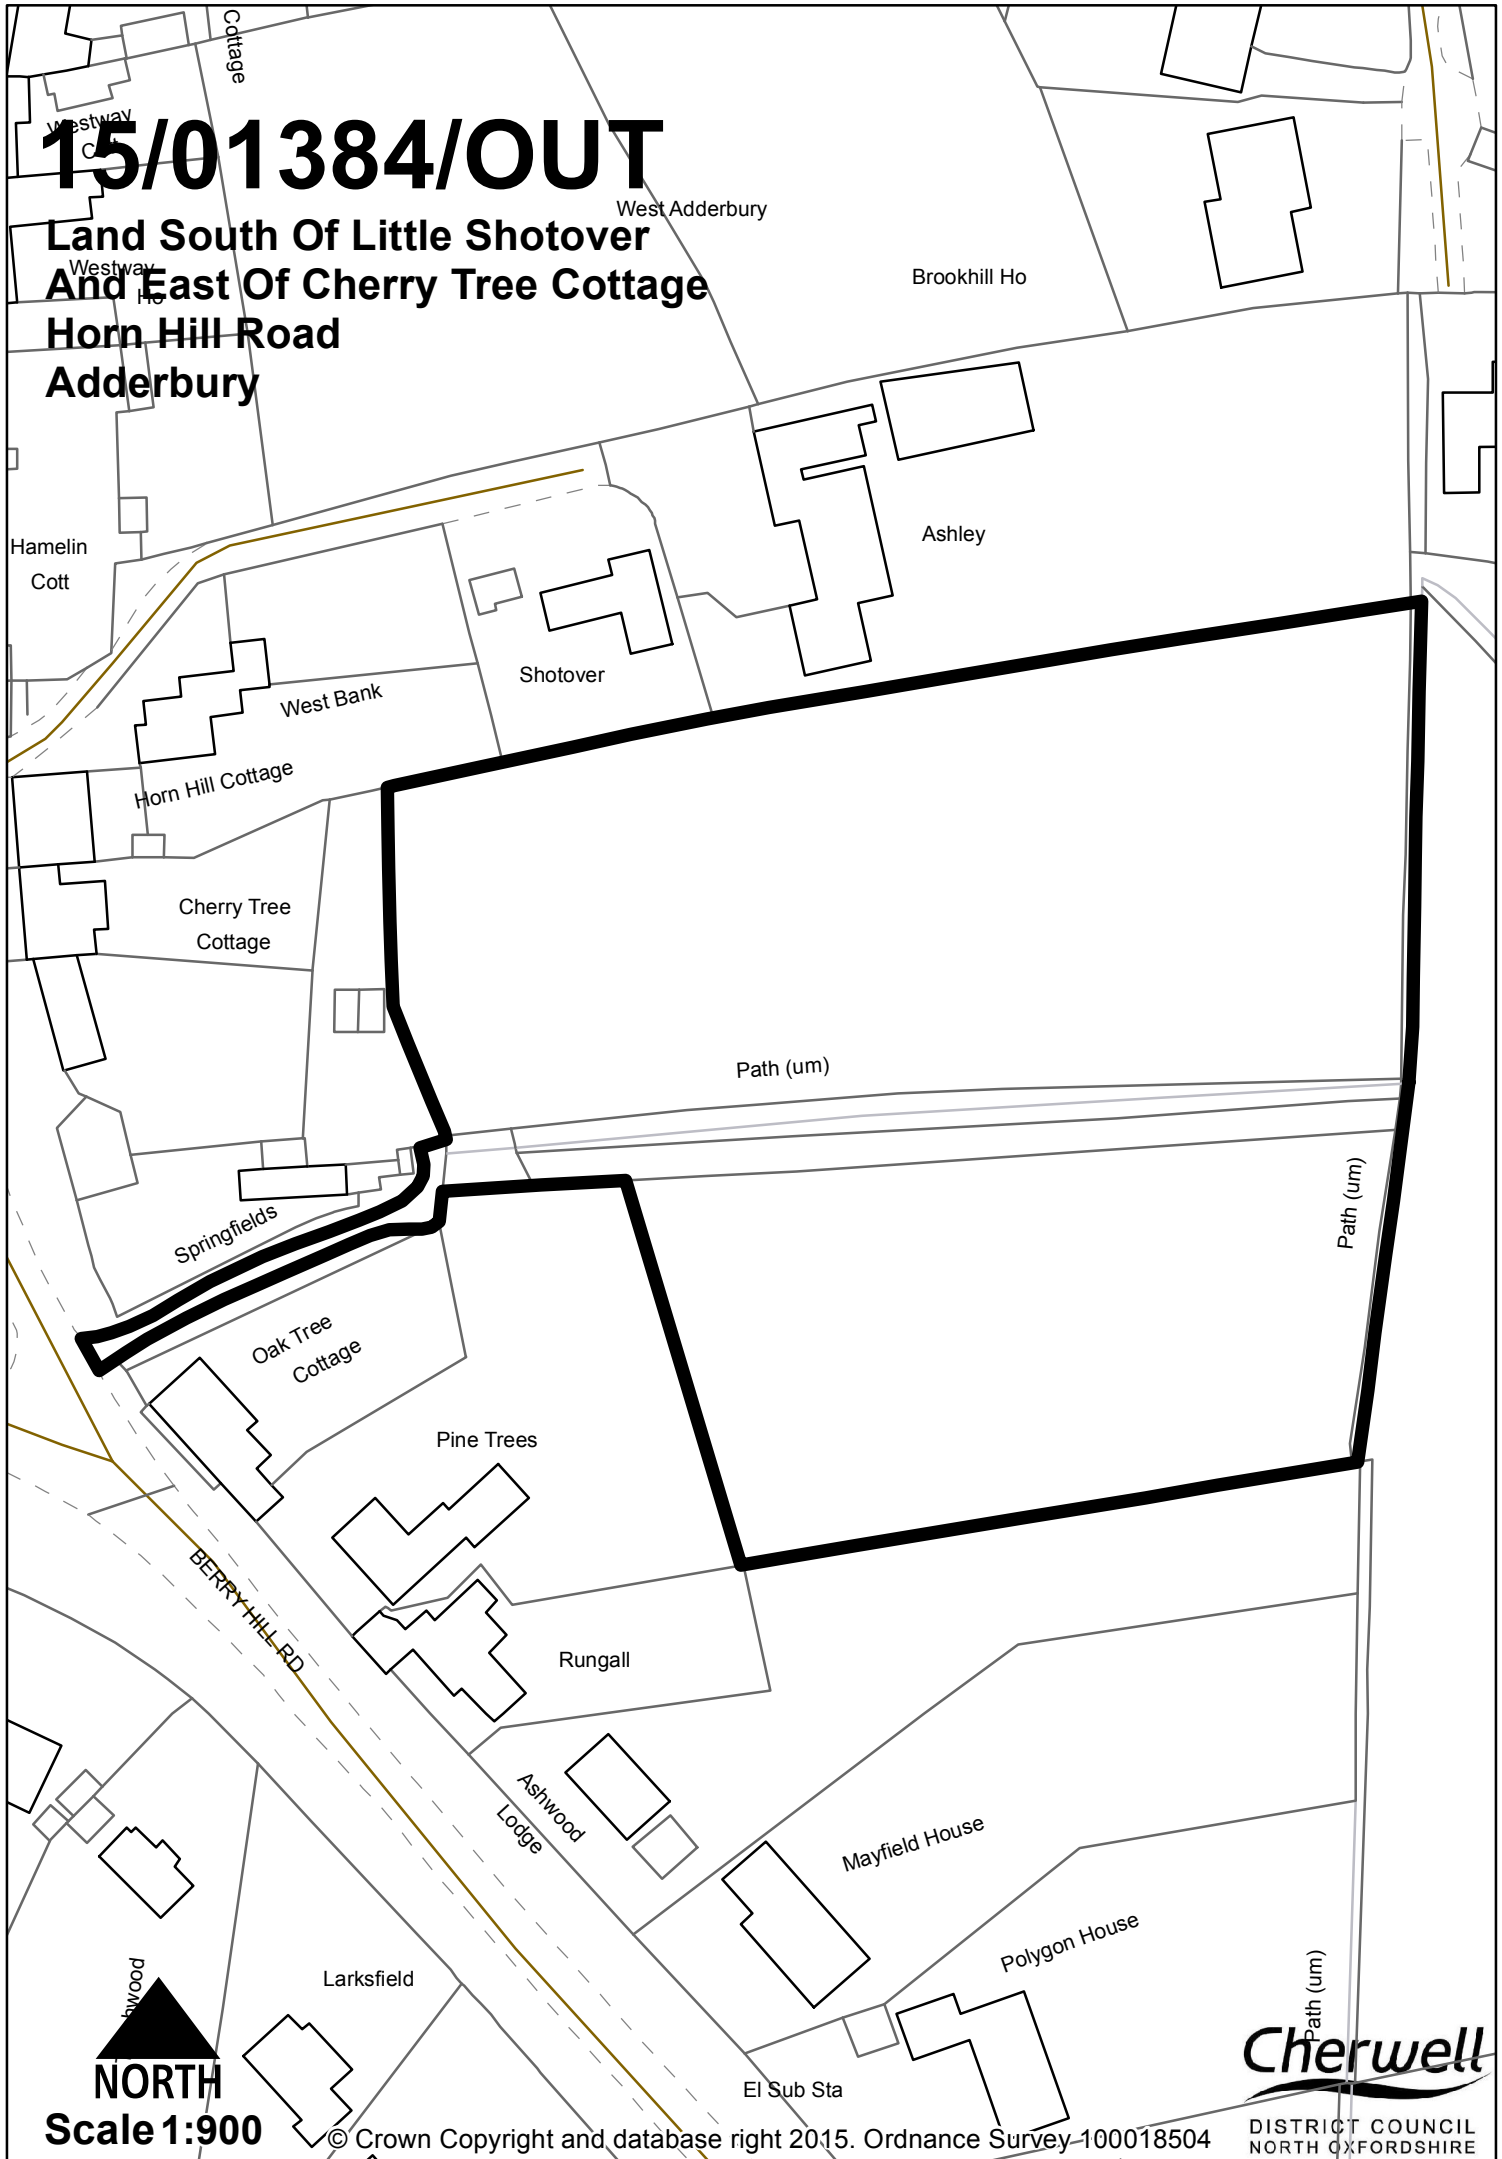

# 15/01384/OUT

Land South Of Little Shotover  
And East Of Cherry Tree Cottage  
Horn Hill Road  
Adderbury

**Cherwell**

DISTRICT COUNCIL  
NORTH OXFORDSHIRE