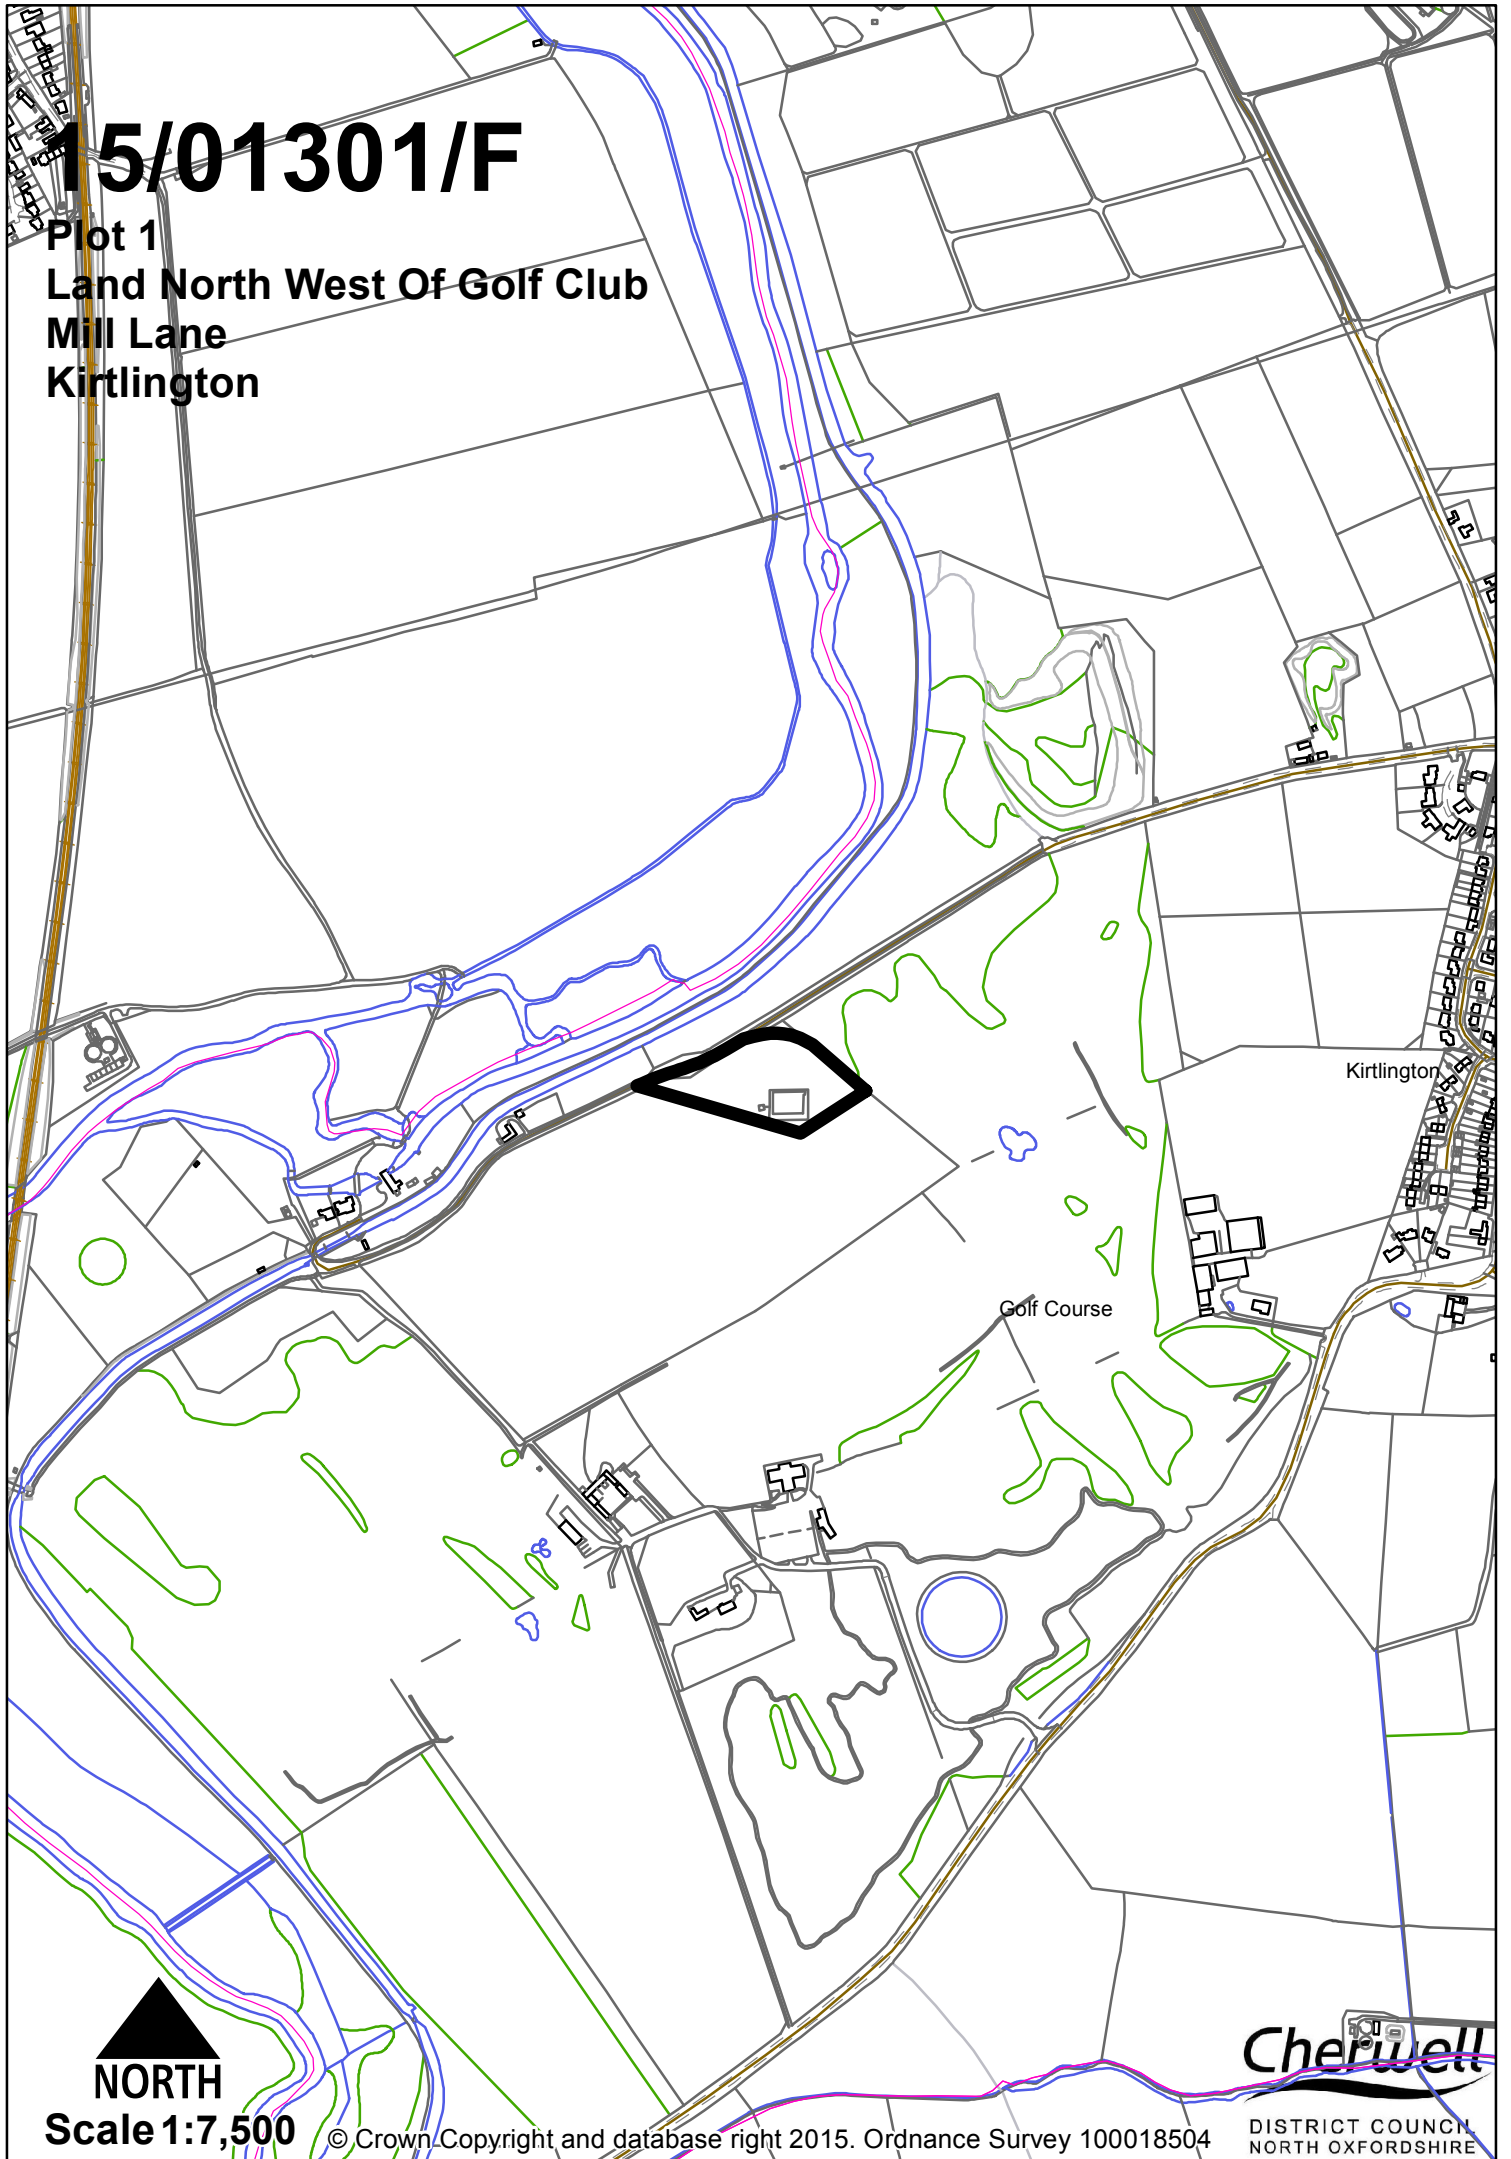

15/01301/F

Plot 1
Land North West Of Golf Club
Mill Lane
Kirtlington

Kirtlington

Golf Course

NORTH
Scale 1:7,500

© Crown Copyright and database right 2015. Ordnance Survey 100018504

DISTRICT COUNCIL
NORTH OXFORDSHIRE