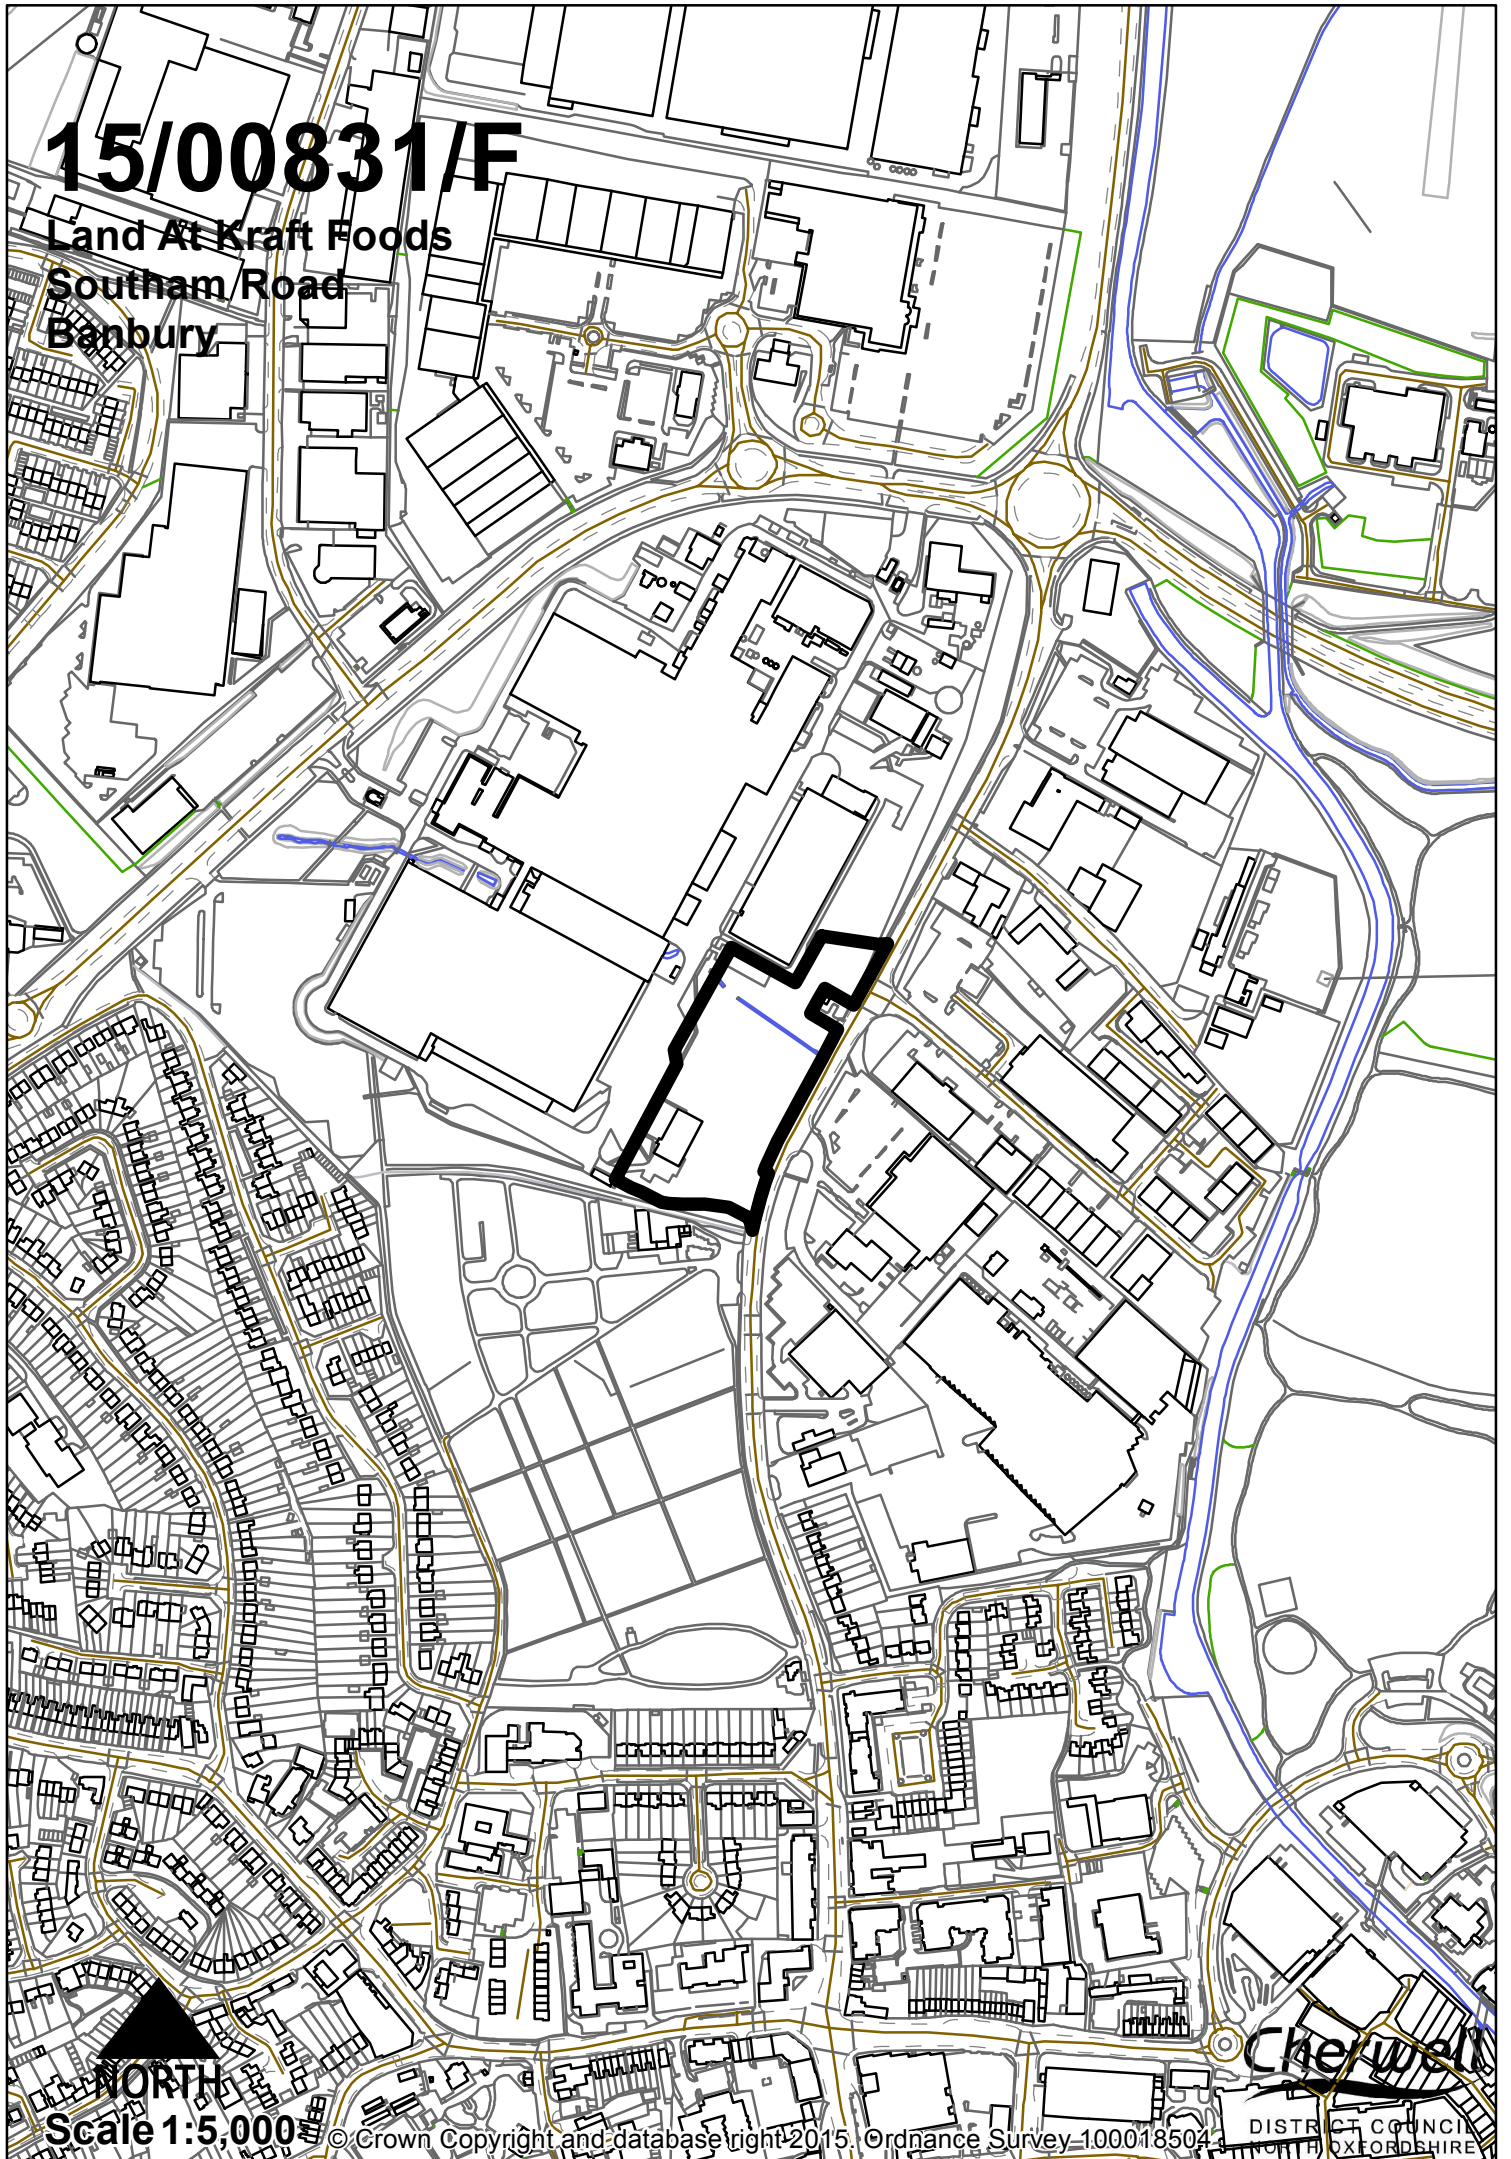

15/00831/F

Land At Kraft Foods
Southam Road
Banbury

NORTH
Scale 1:5,000