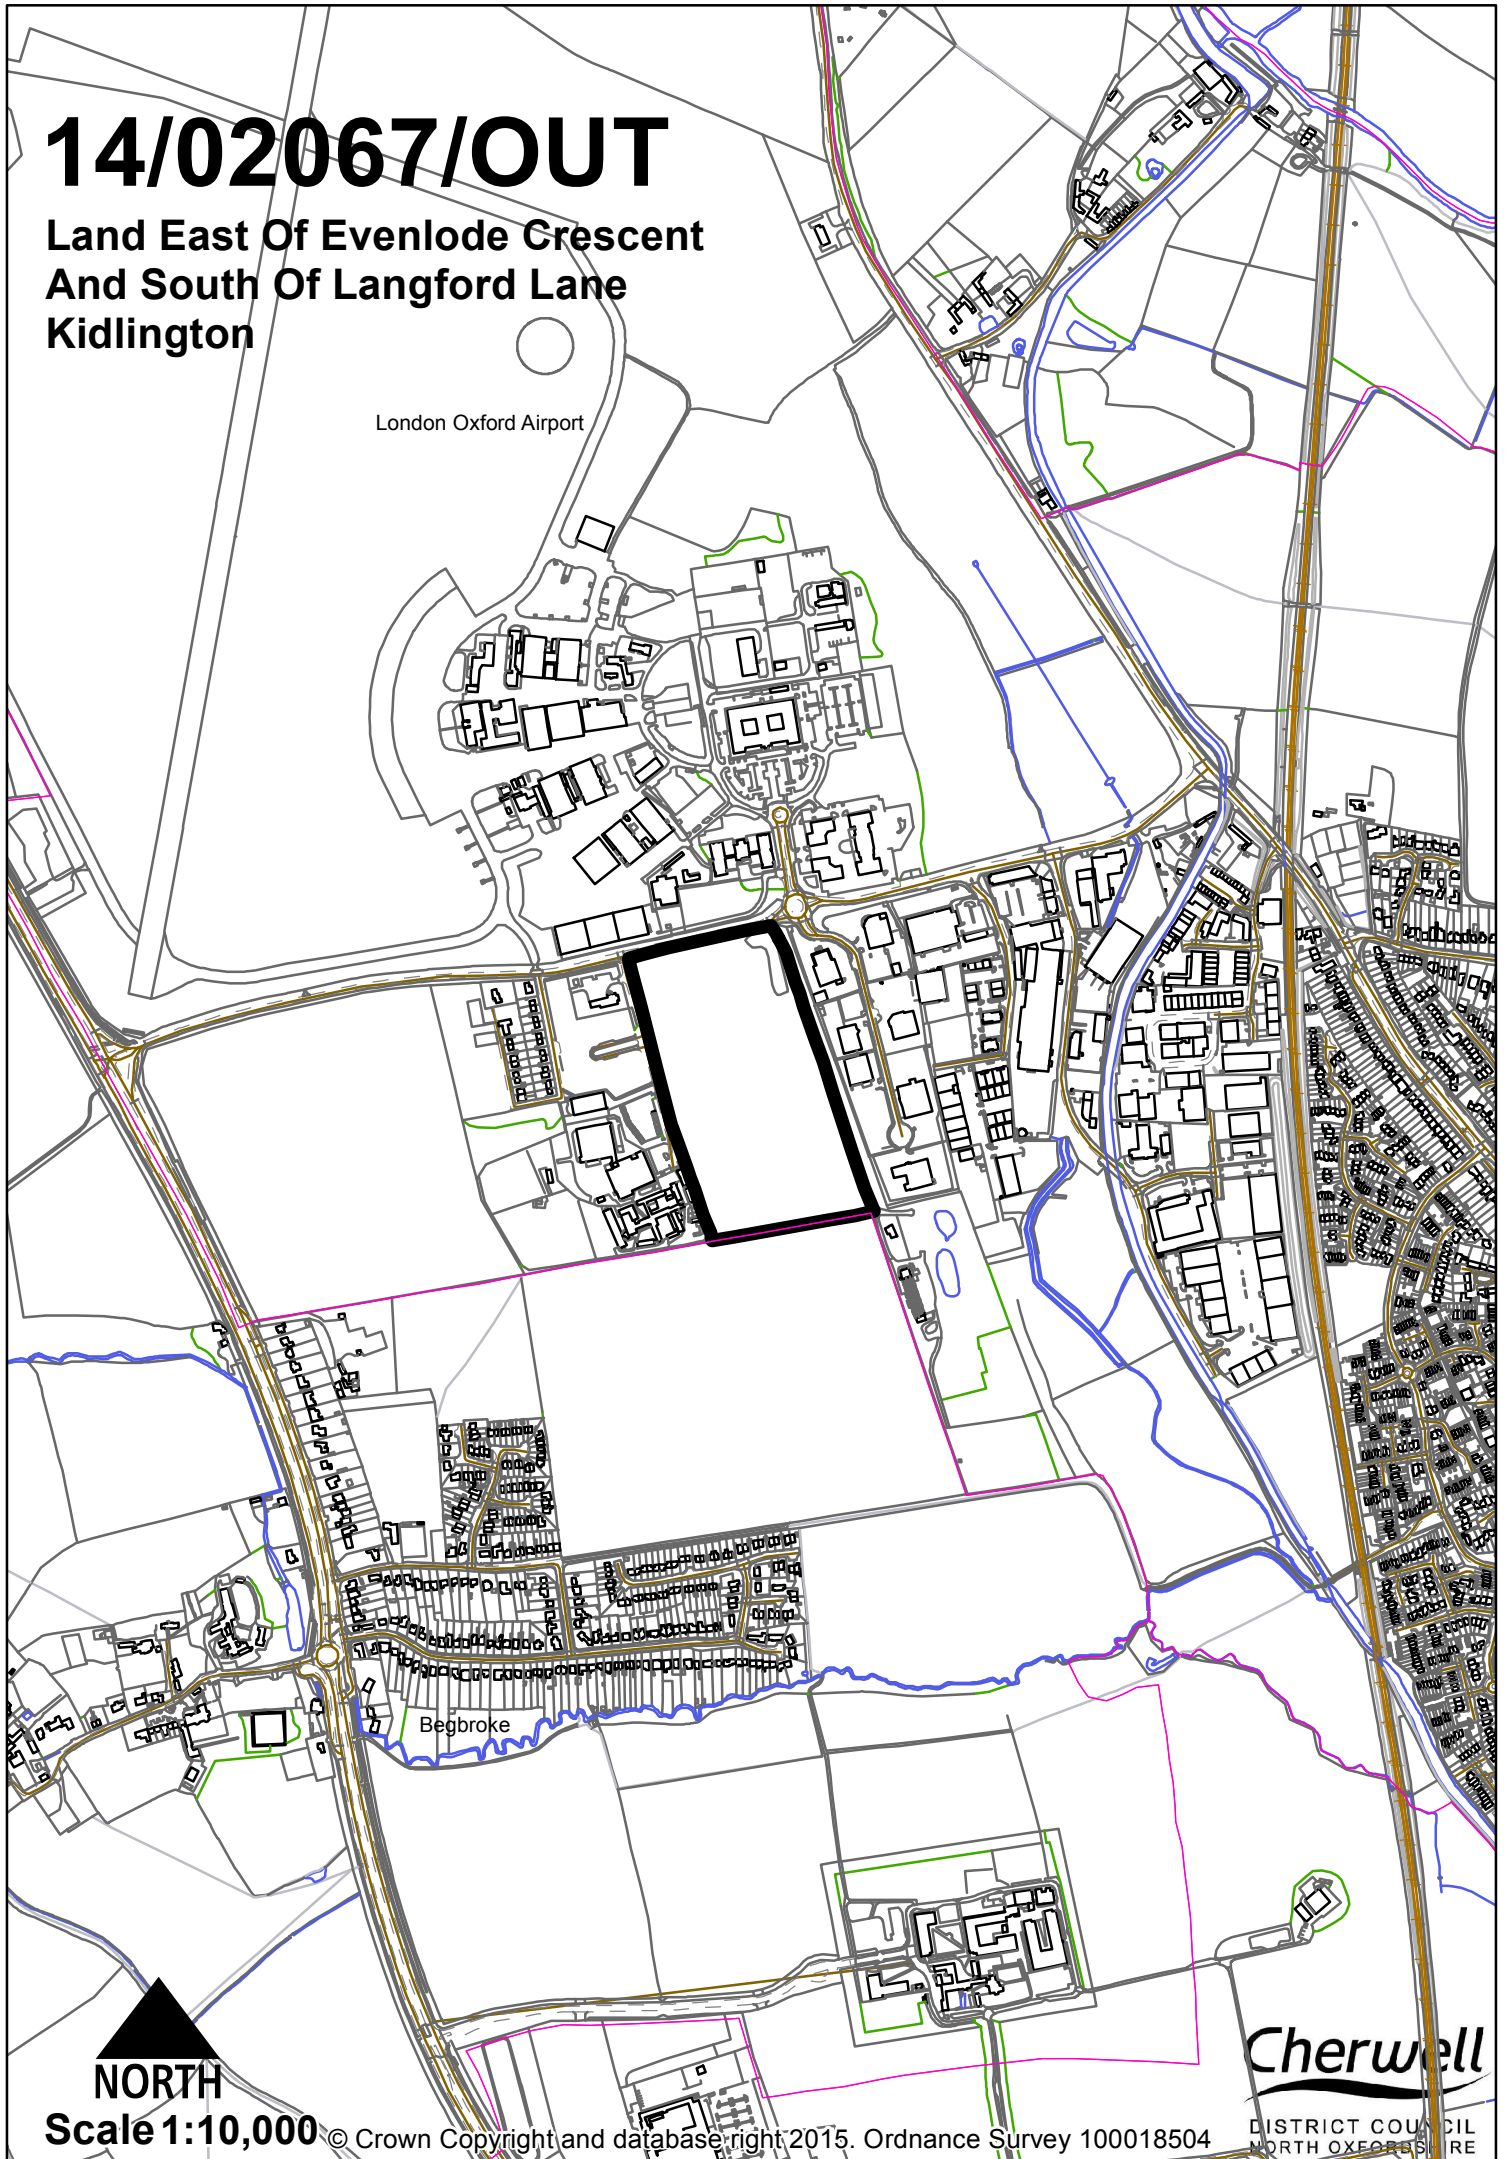

14/02067/OUT

Land East Of Evenlode Crescent
And South Of Langford Lane
Kidlington

London Oxford Airport

NORTH

Scale 1:10,000

© Crown Copyright and database right 2015. Ordnance Survey 100018504

Cherwell

DISTRICT COUNCIL
NORTH OXFORDSHIRE