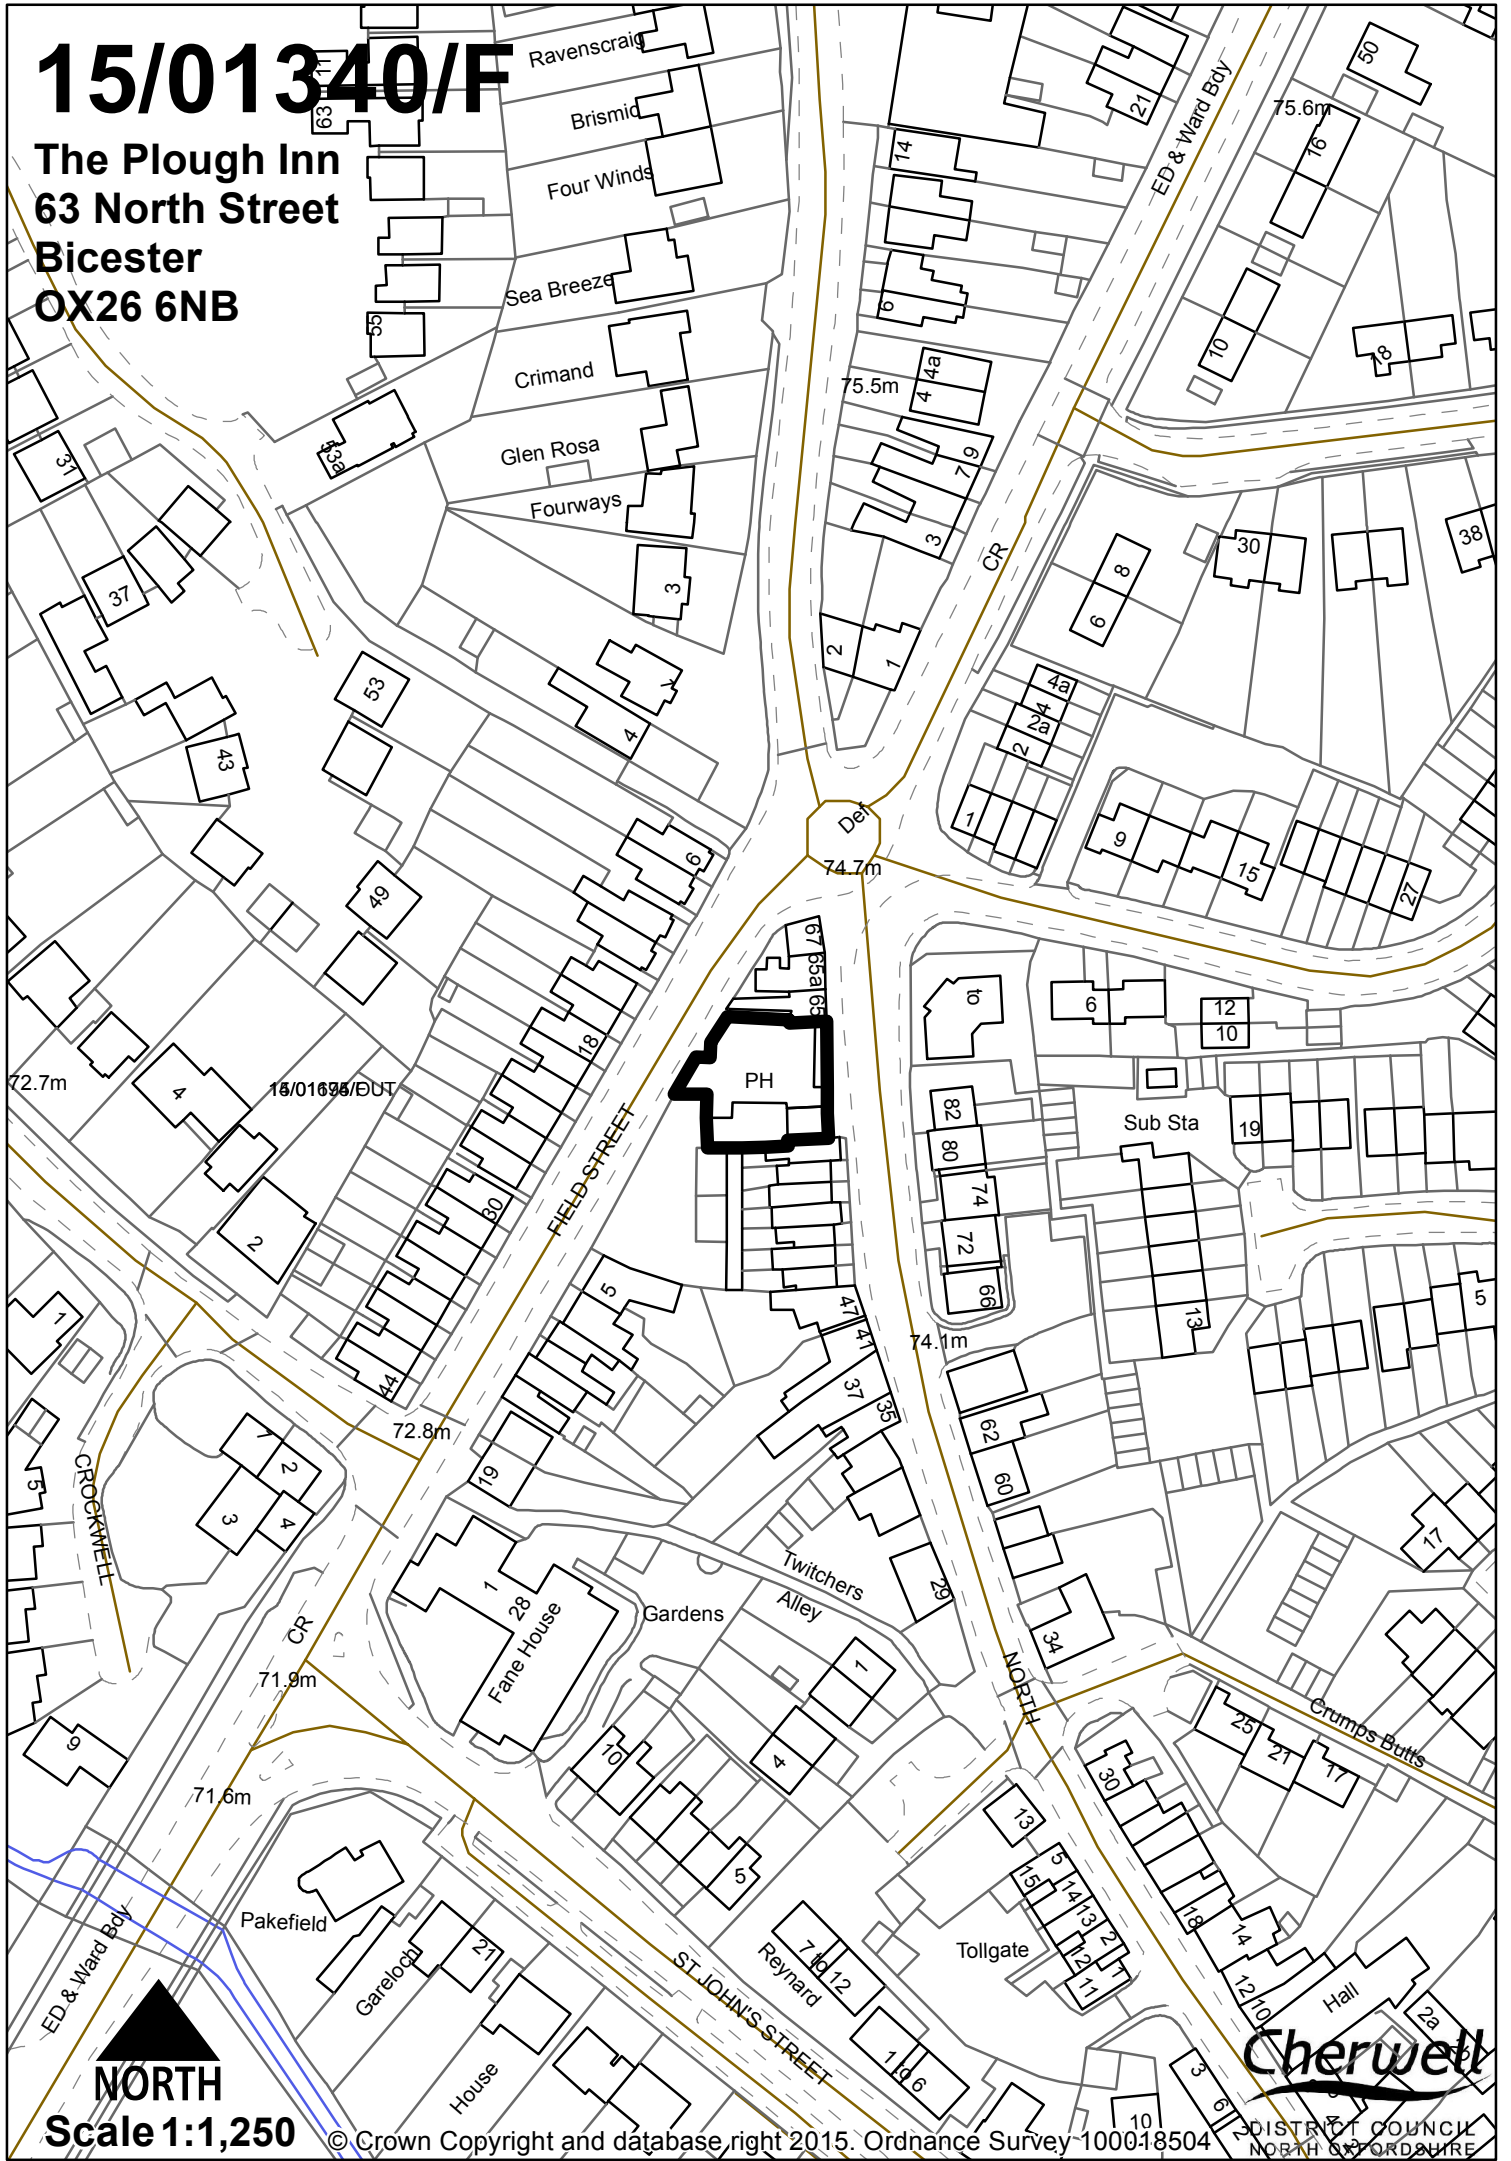

15/01340/F

The Plough Inn
63 North Street
Bicester
OX26 6NB

Cherwell