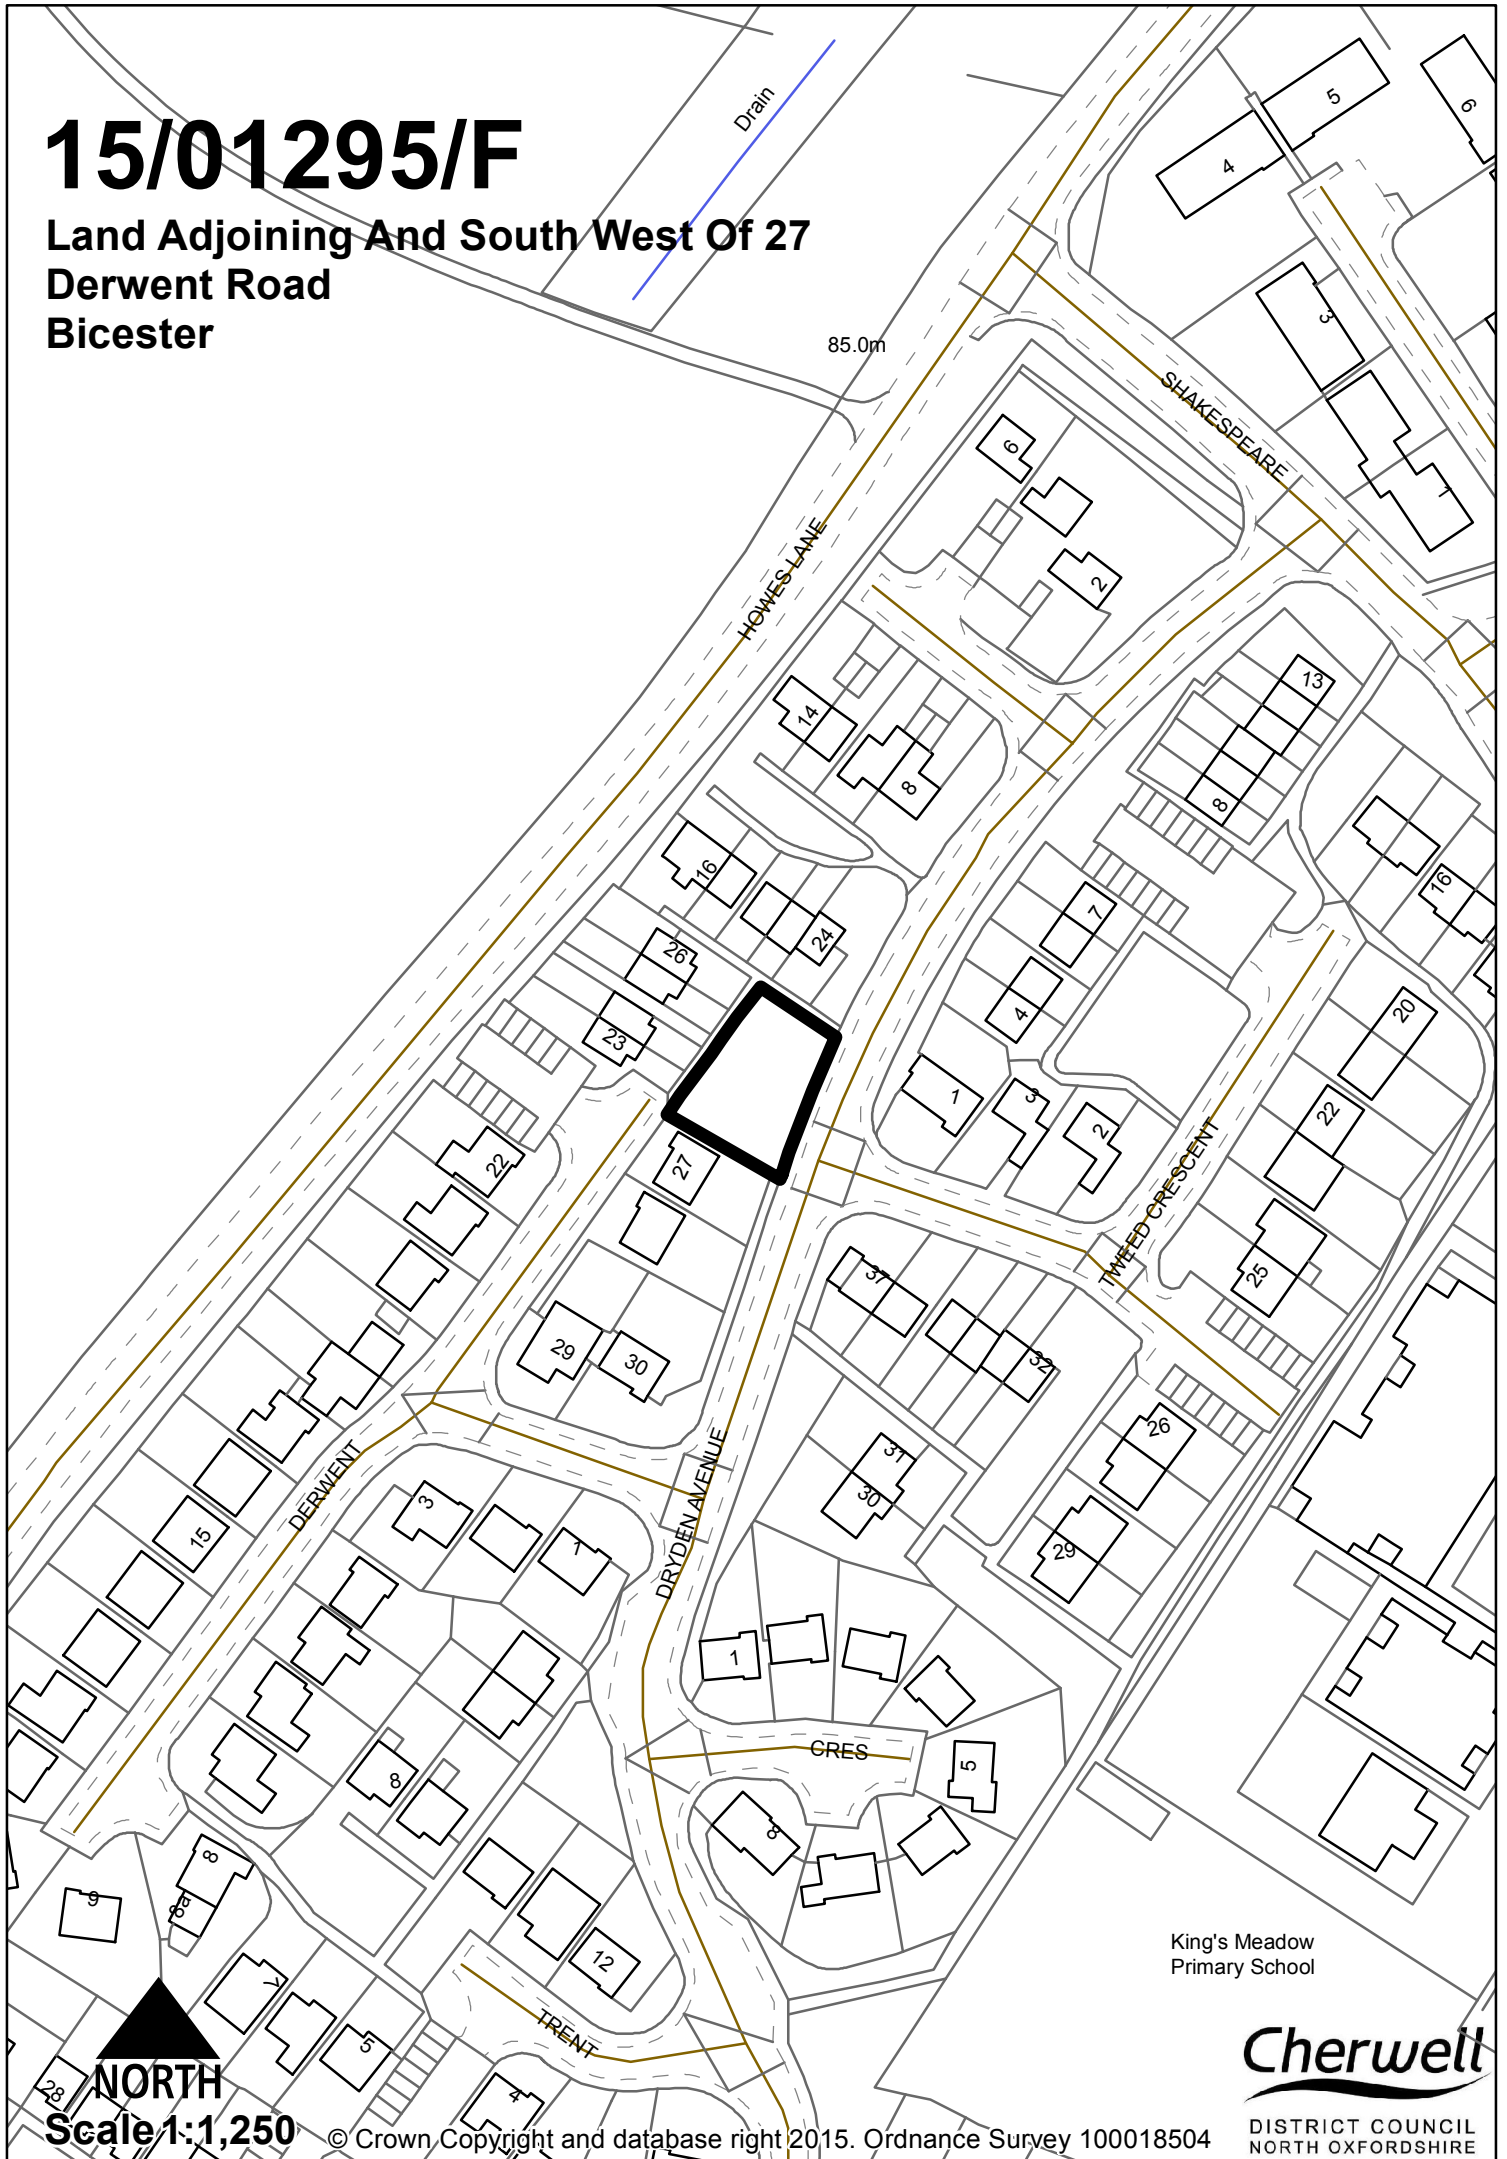

15/01295/F

Land Adjoining And South West Of 27
Derwent Road
Bicester

85.0m

SHAKESPEARE

HOWES LANE

TWEED CRESCENT

DERWENT

DRYDEN AVENUE

CRES

TRENT

King's Meadow
Primary School

Cherwell

DISTRICT COUNCIL
NORTH OXFORDSHIRE

NORTH
Scale 1:1,250