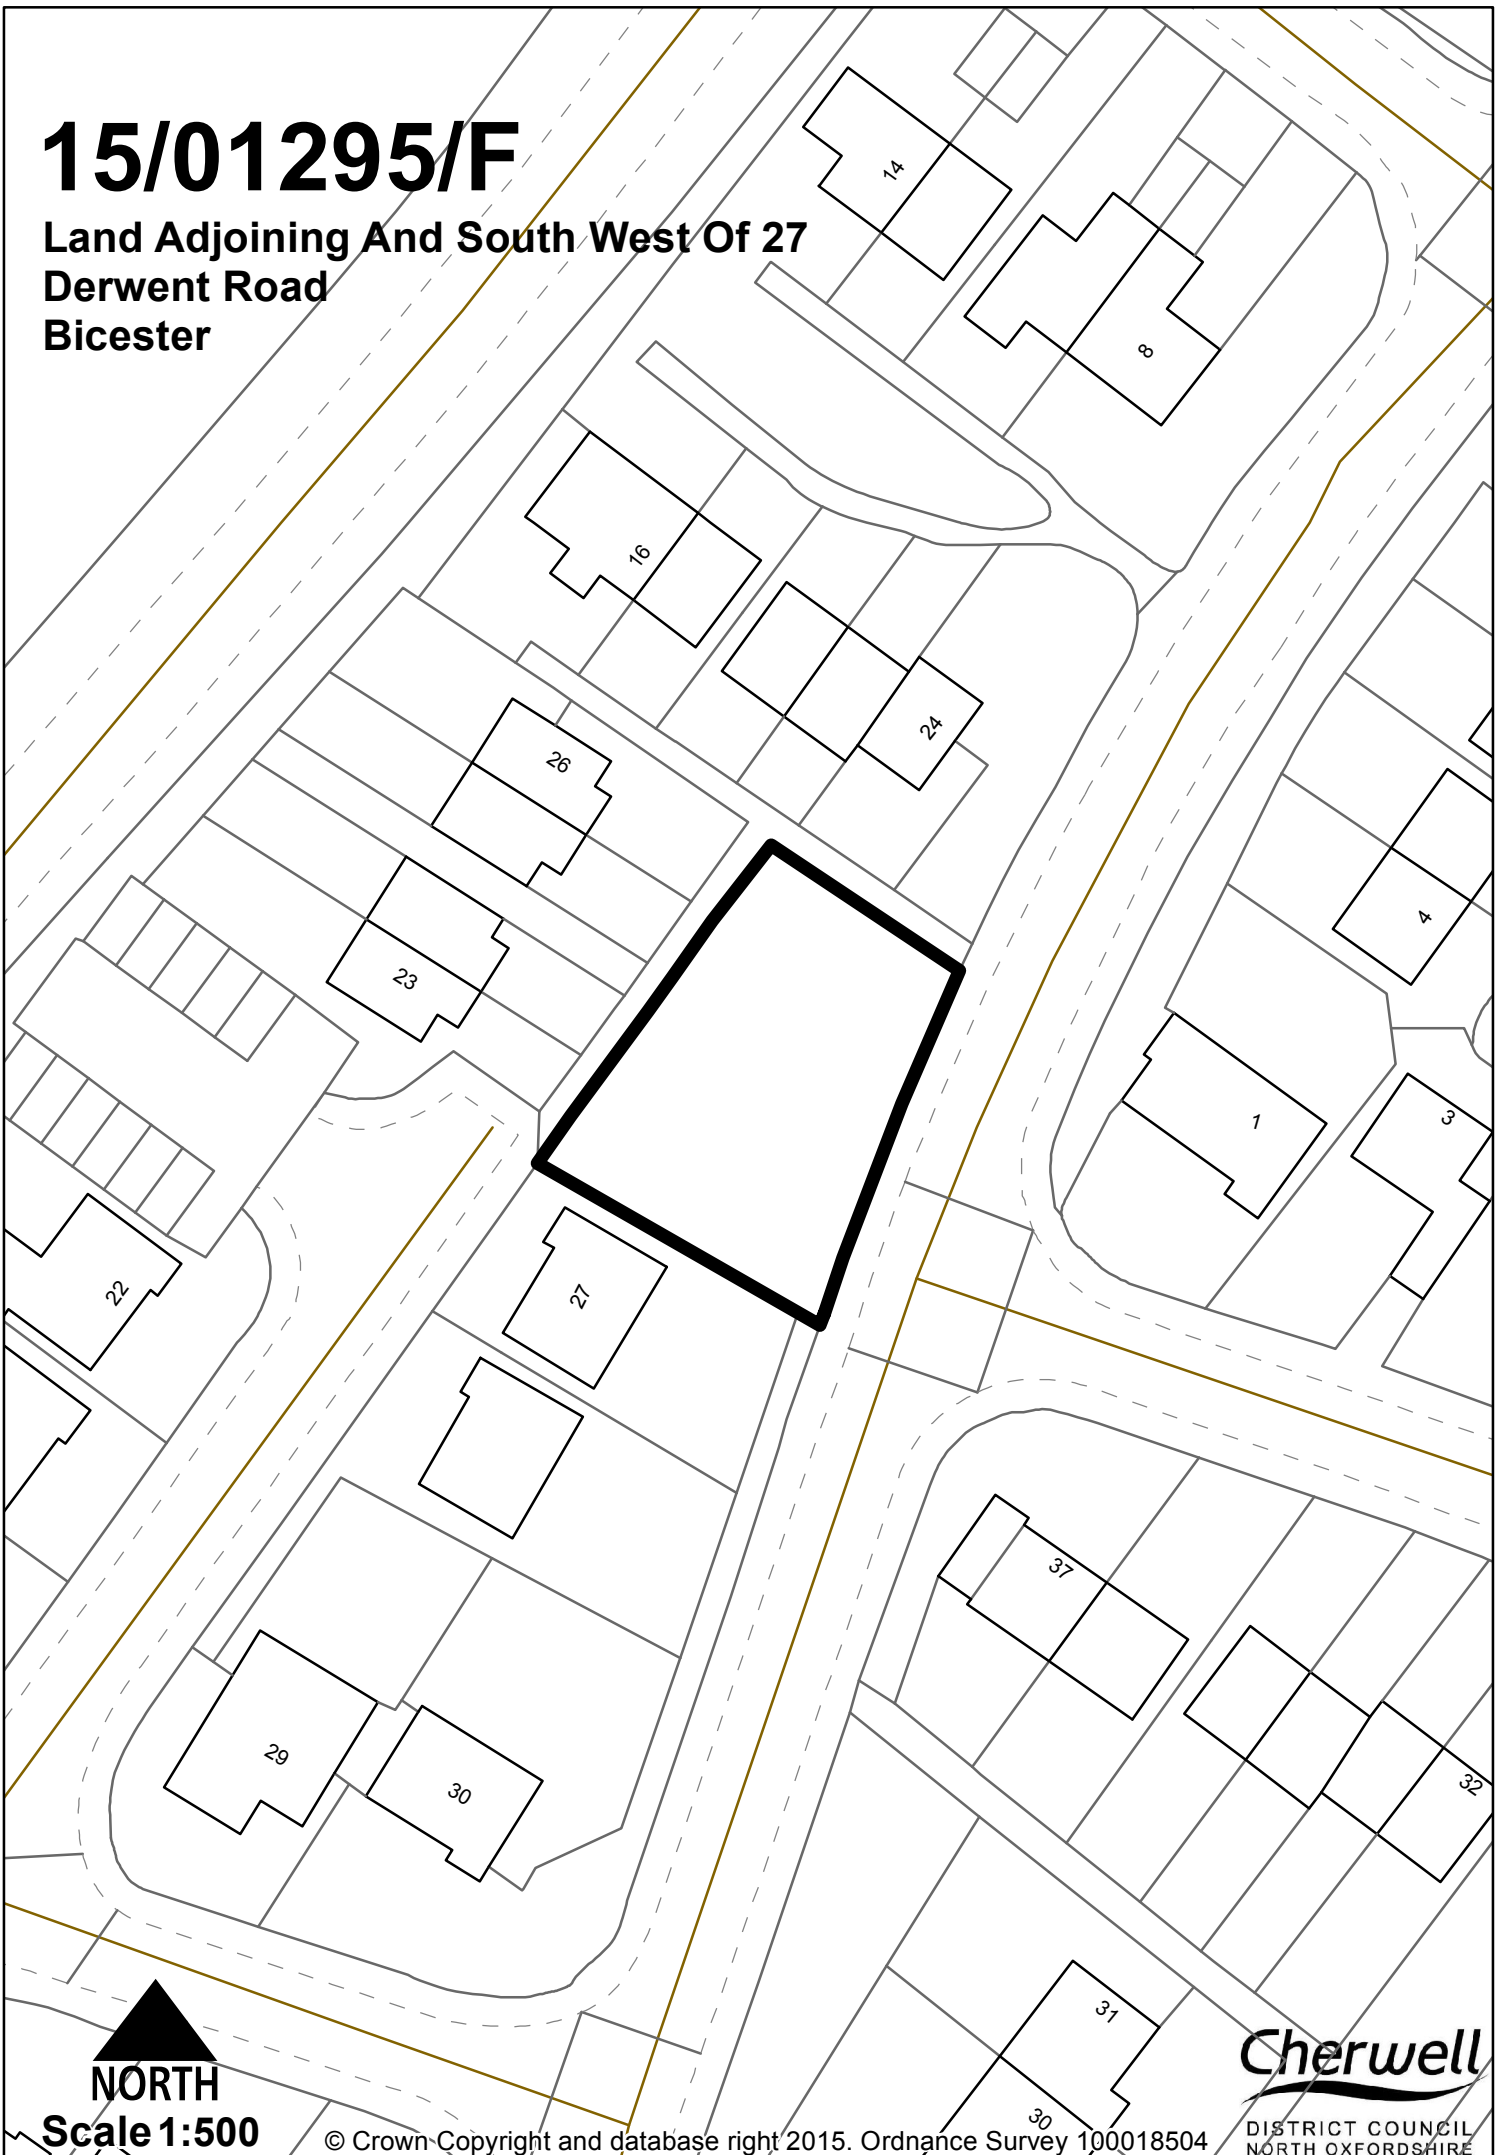

15/01295/F

Land Adjoining And South West Of 27
Derwent Road
Bicester

NORTH
Scale 1:500