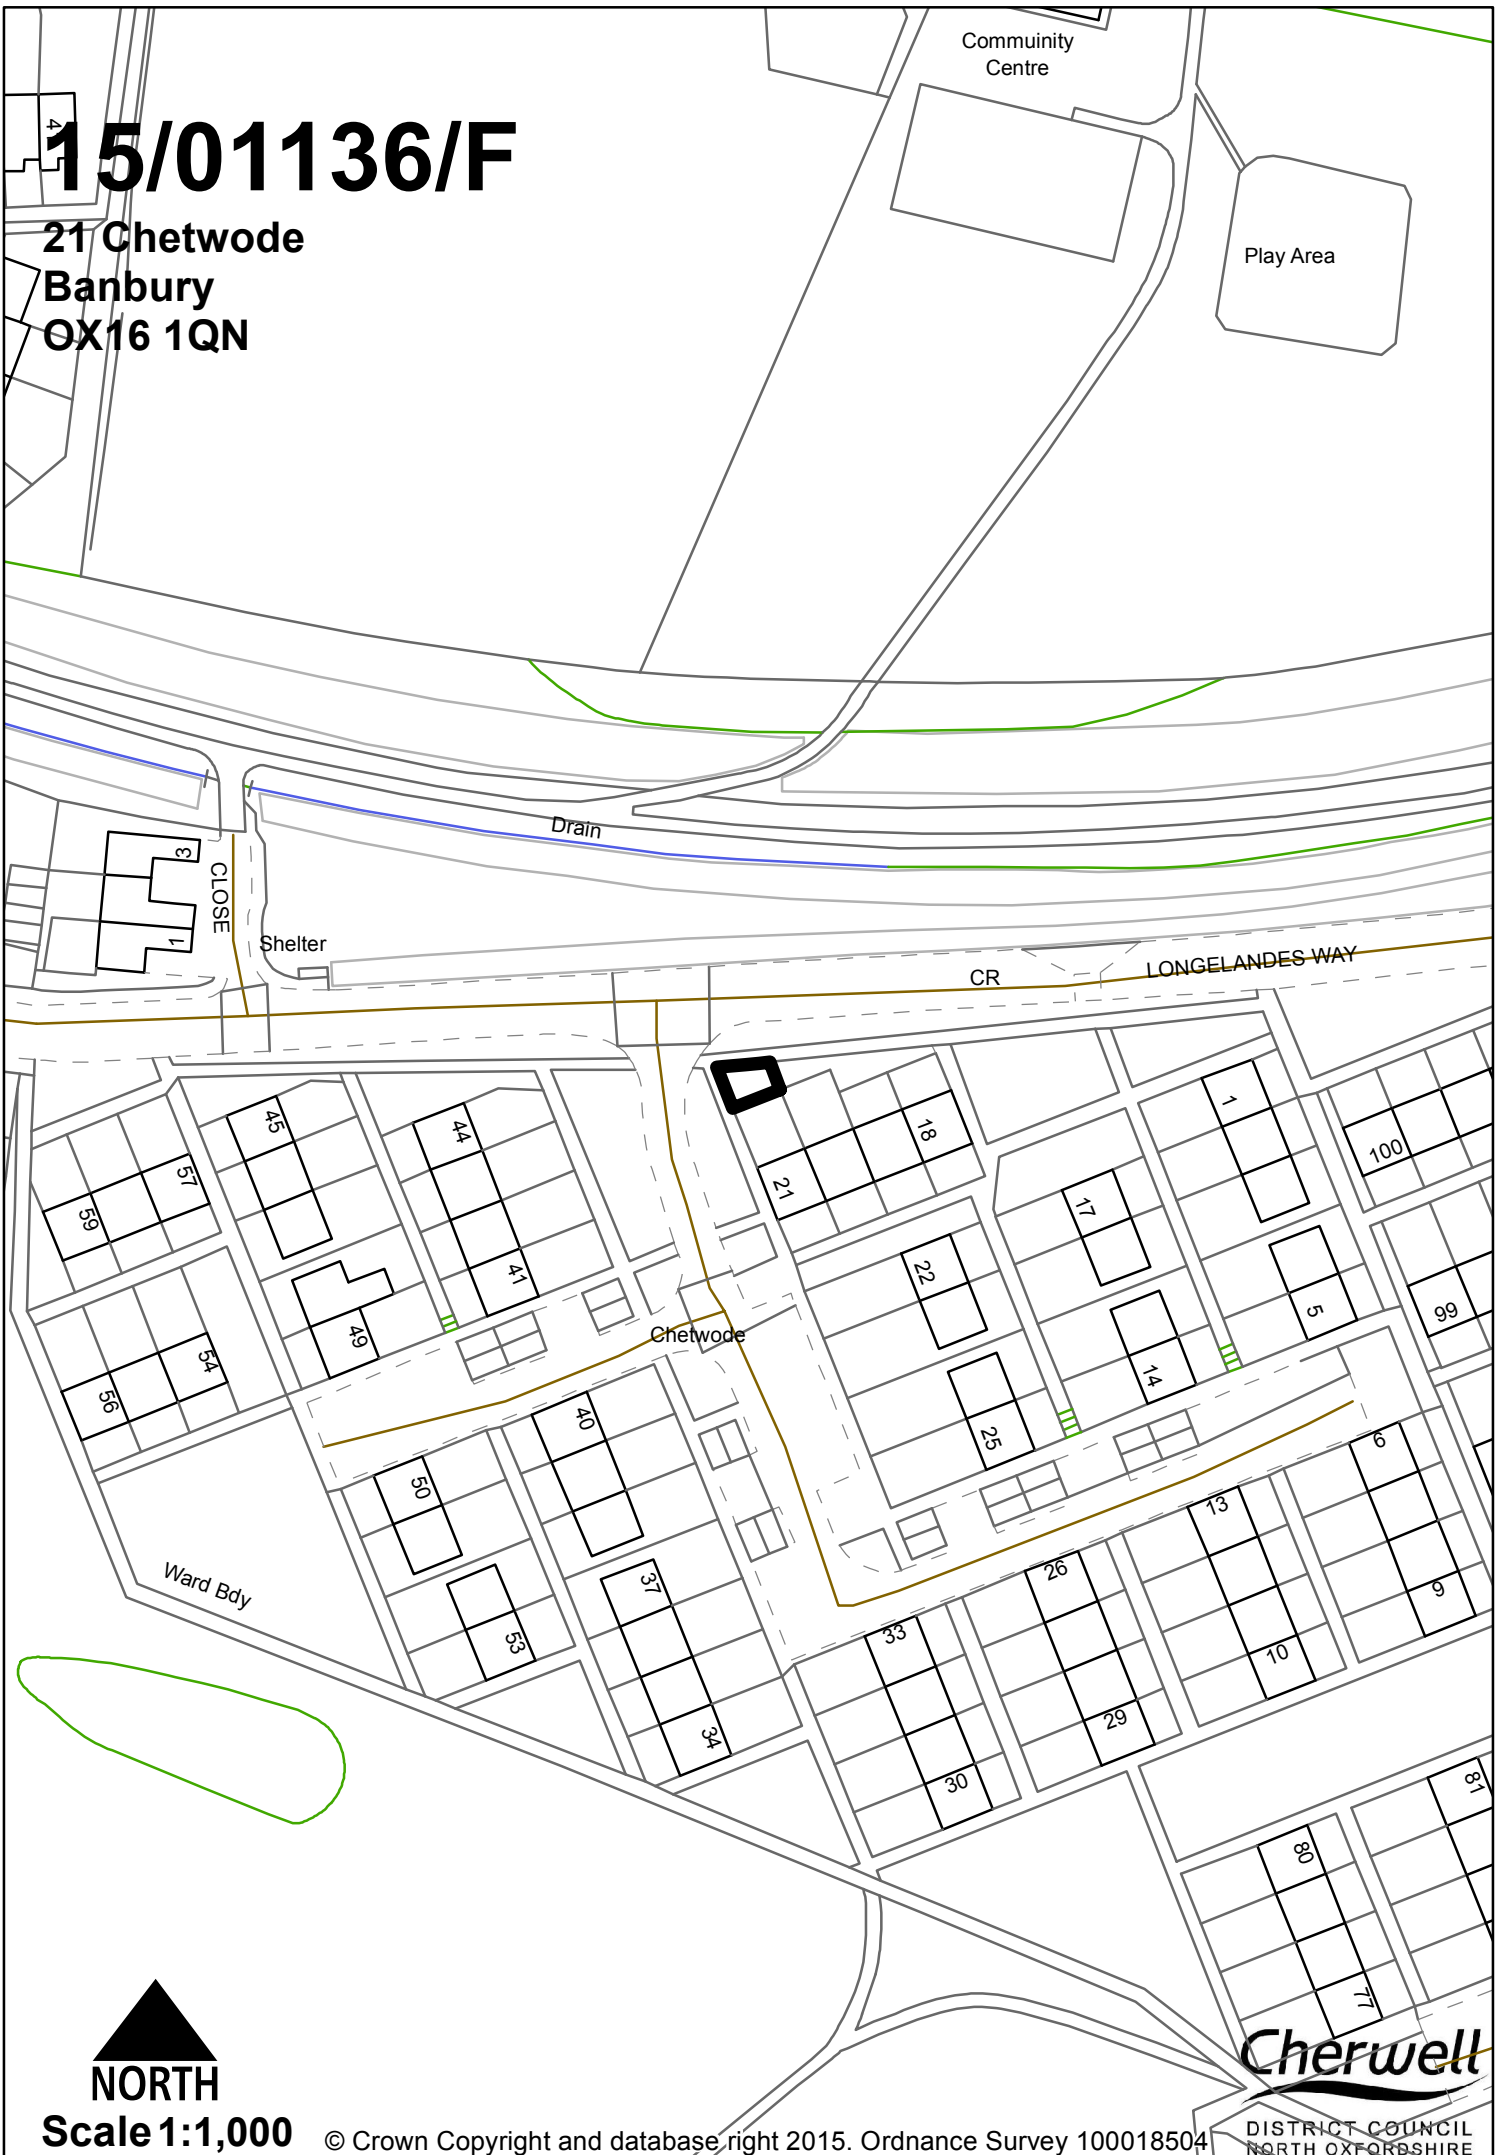

15/01136/F

21 Chetwode
Banbury
OX16 1QN

Community Centre

Play Area

Drain

CLOSE

Shelter

CR

LONGELANDES WAY

Chetwode

Ward Bdy

Cherwell

DISTRICT COUNCIL
NORTH OXFORDSHIRE

Scale 1:1,000