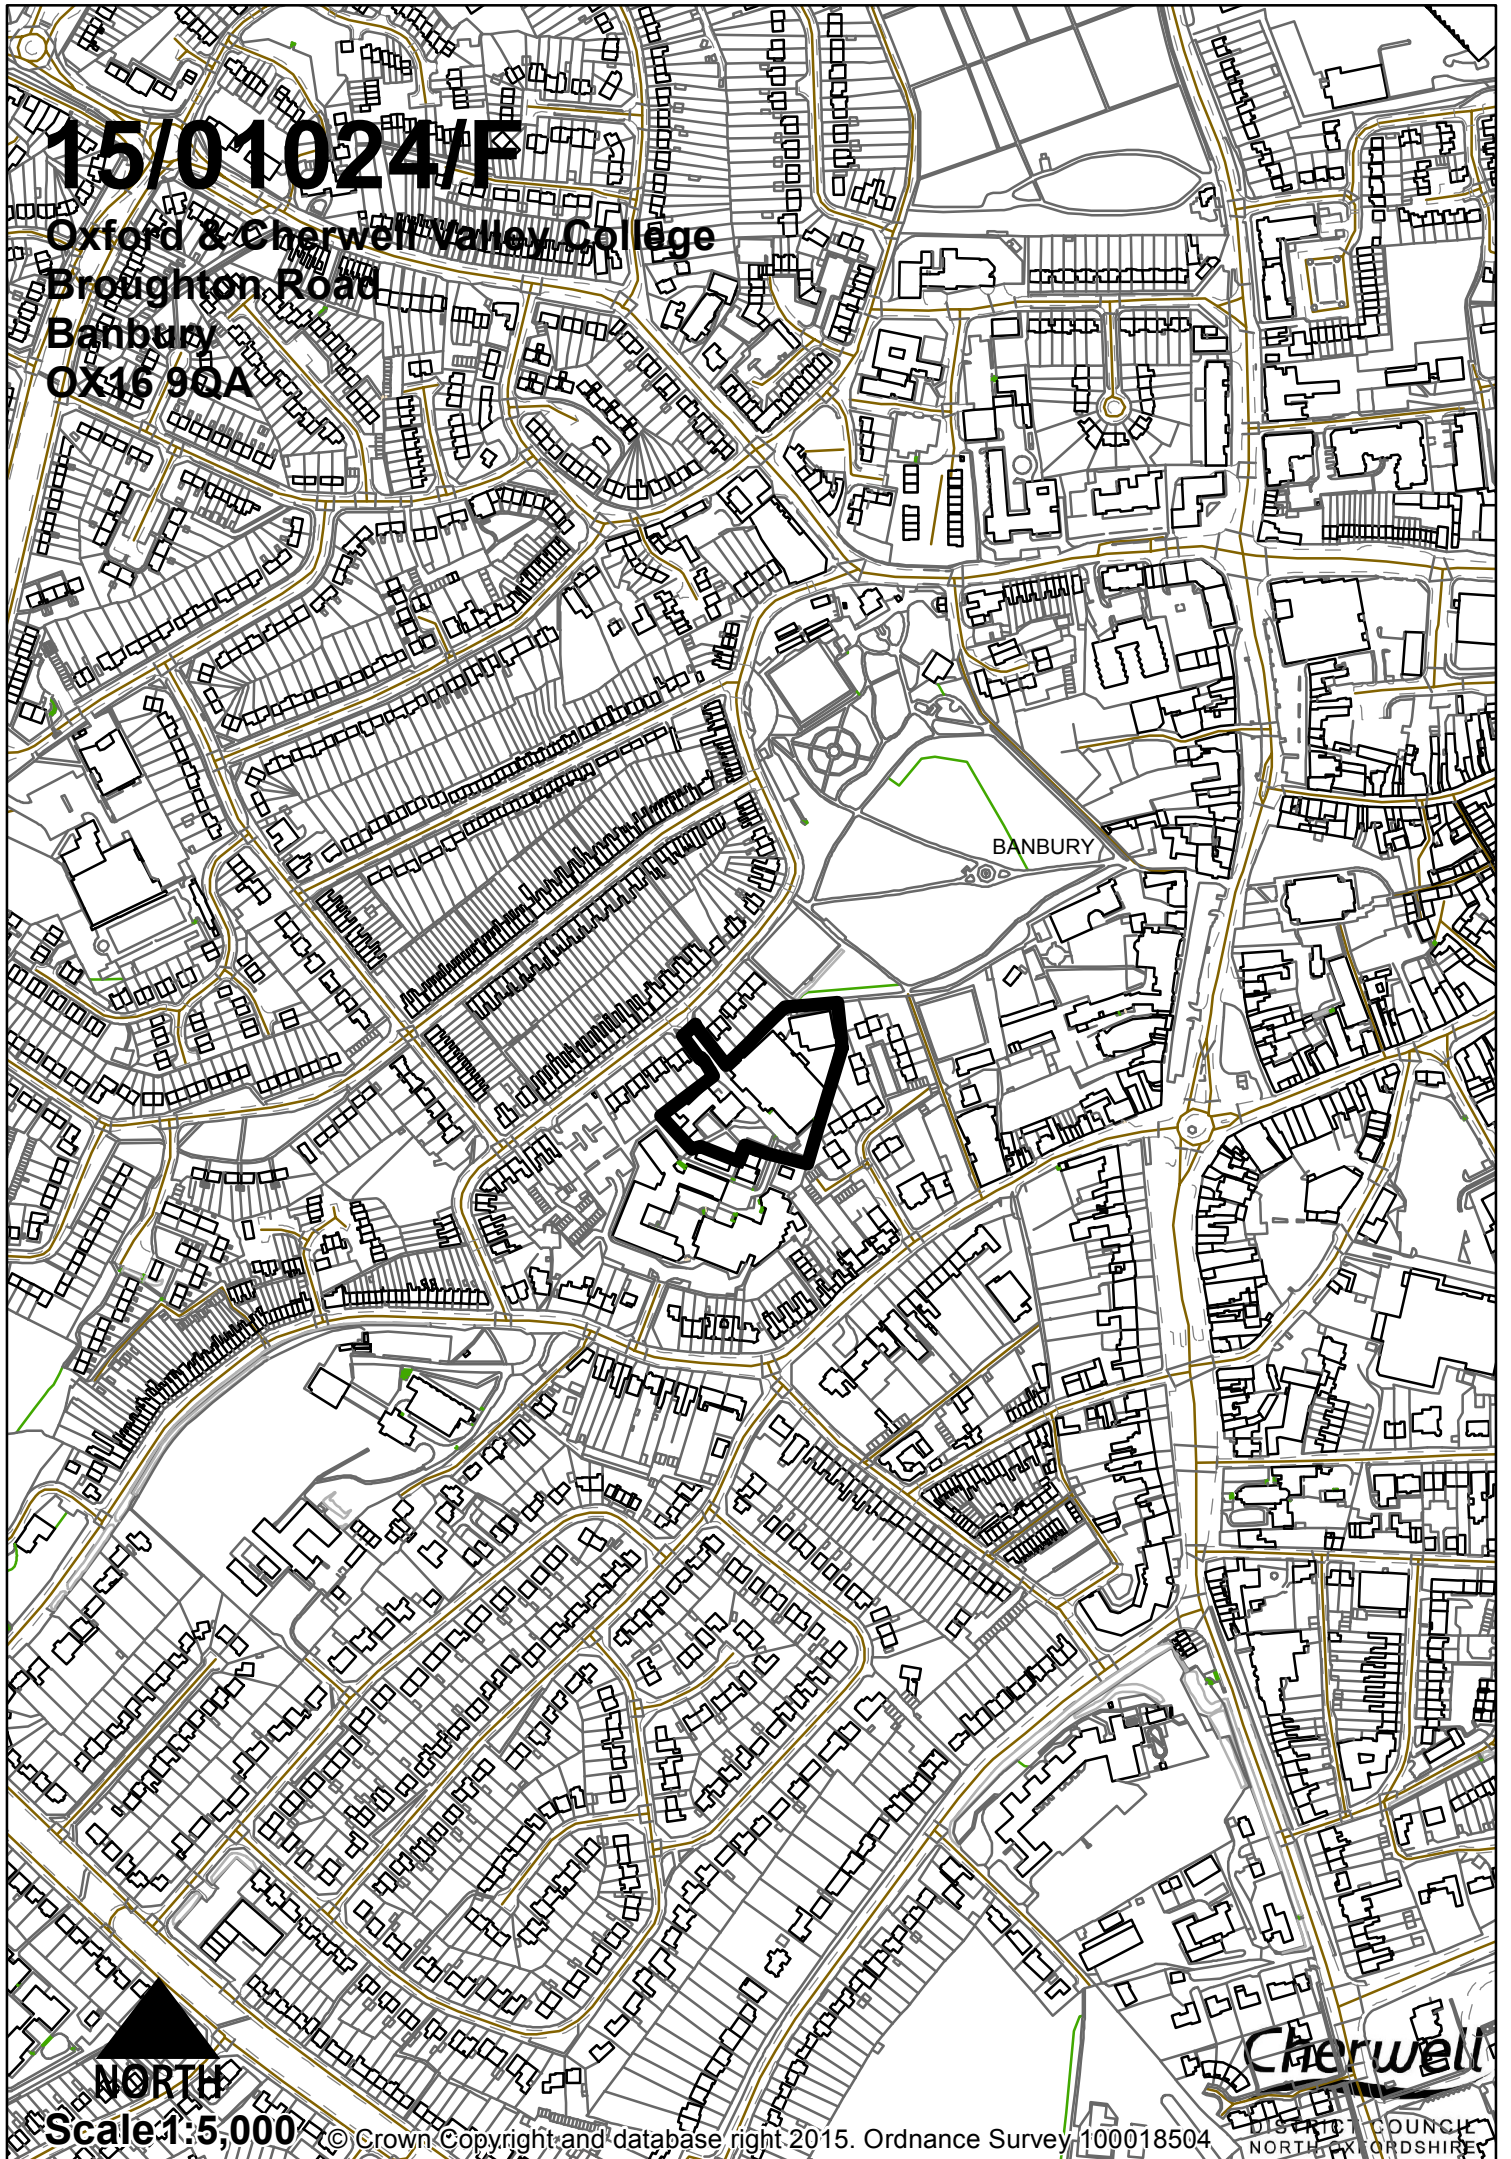

15/01024/F

**Oxford & Cherwell Valley Collège
Broughton Road
Banbury
OX16 9QA**

BANBURY

Cherwell

DISTRICT COUNCIL
NORTH OXFORDSHIRE

NORTH

Scale 1:5,000

© Crown Copyright and database right 2015. Ordnance Survey 100018504