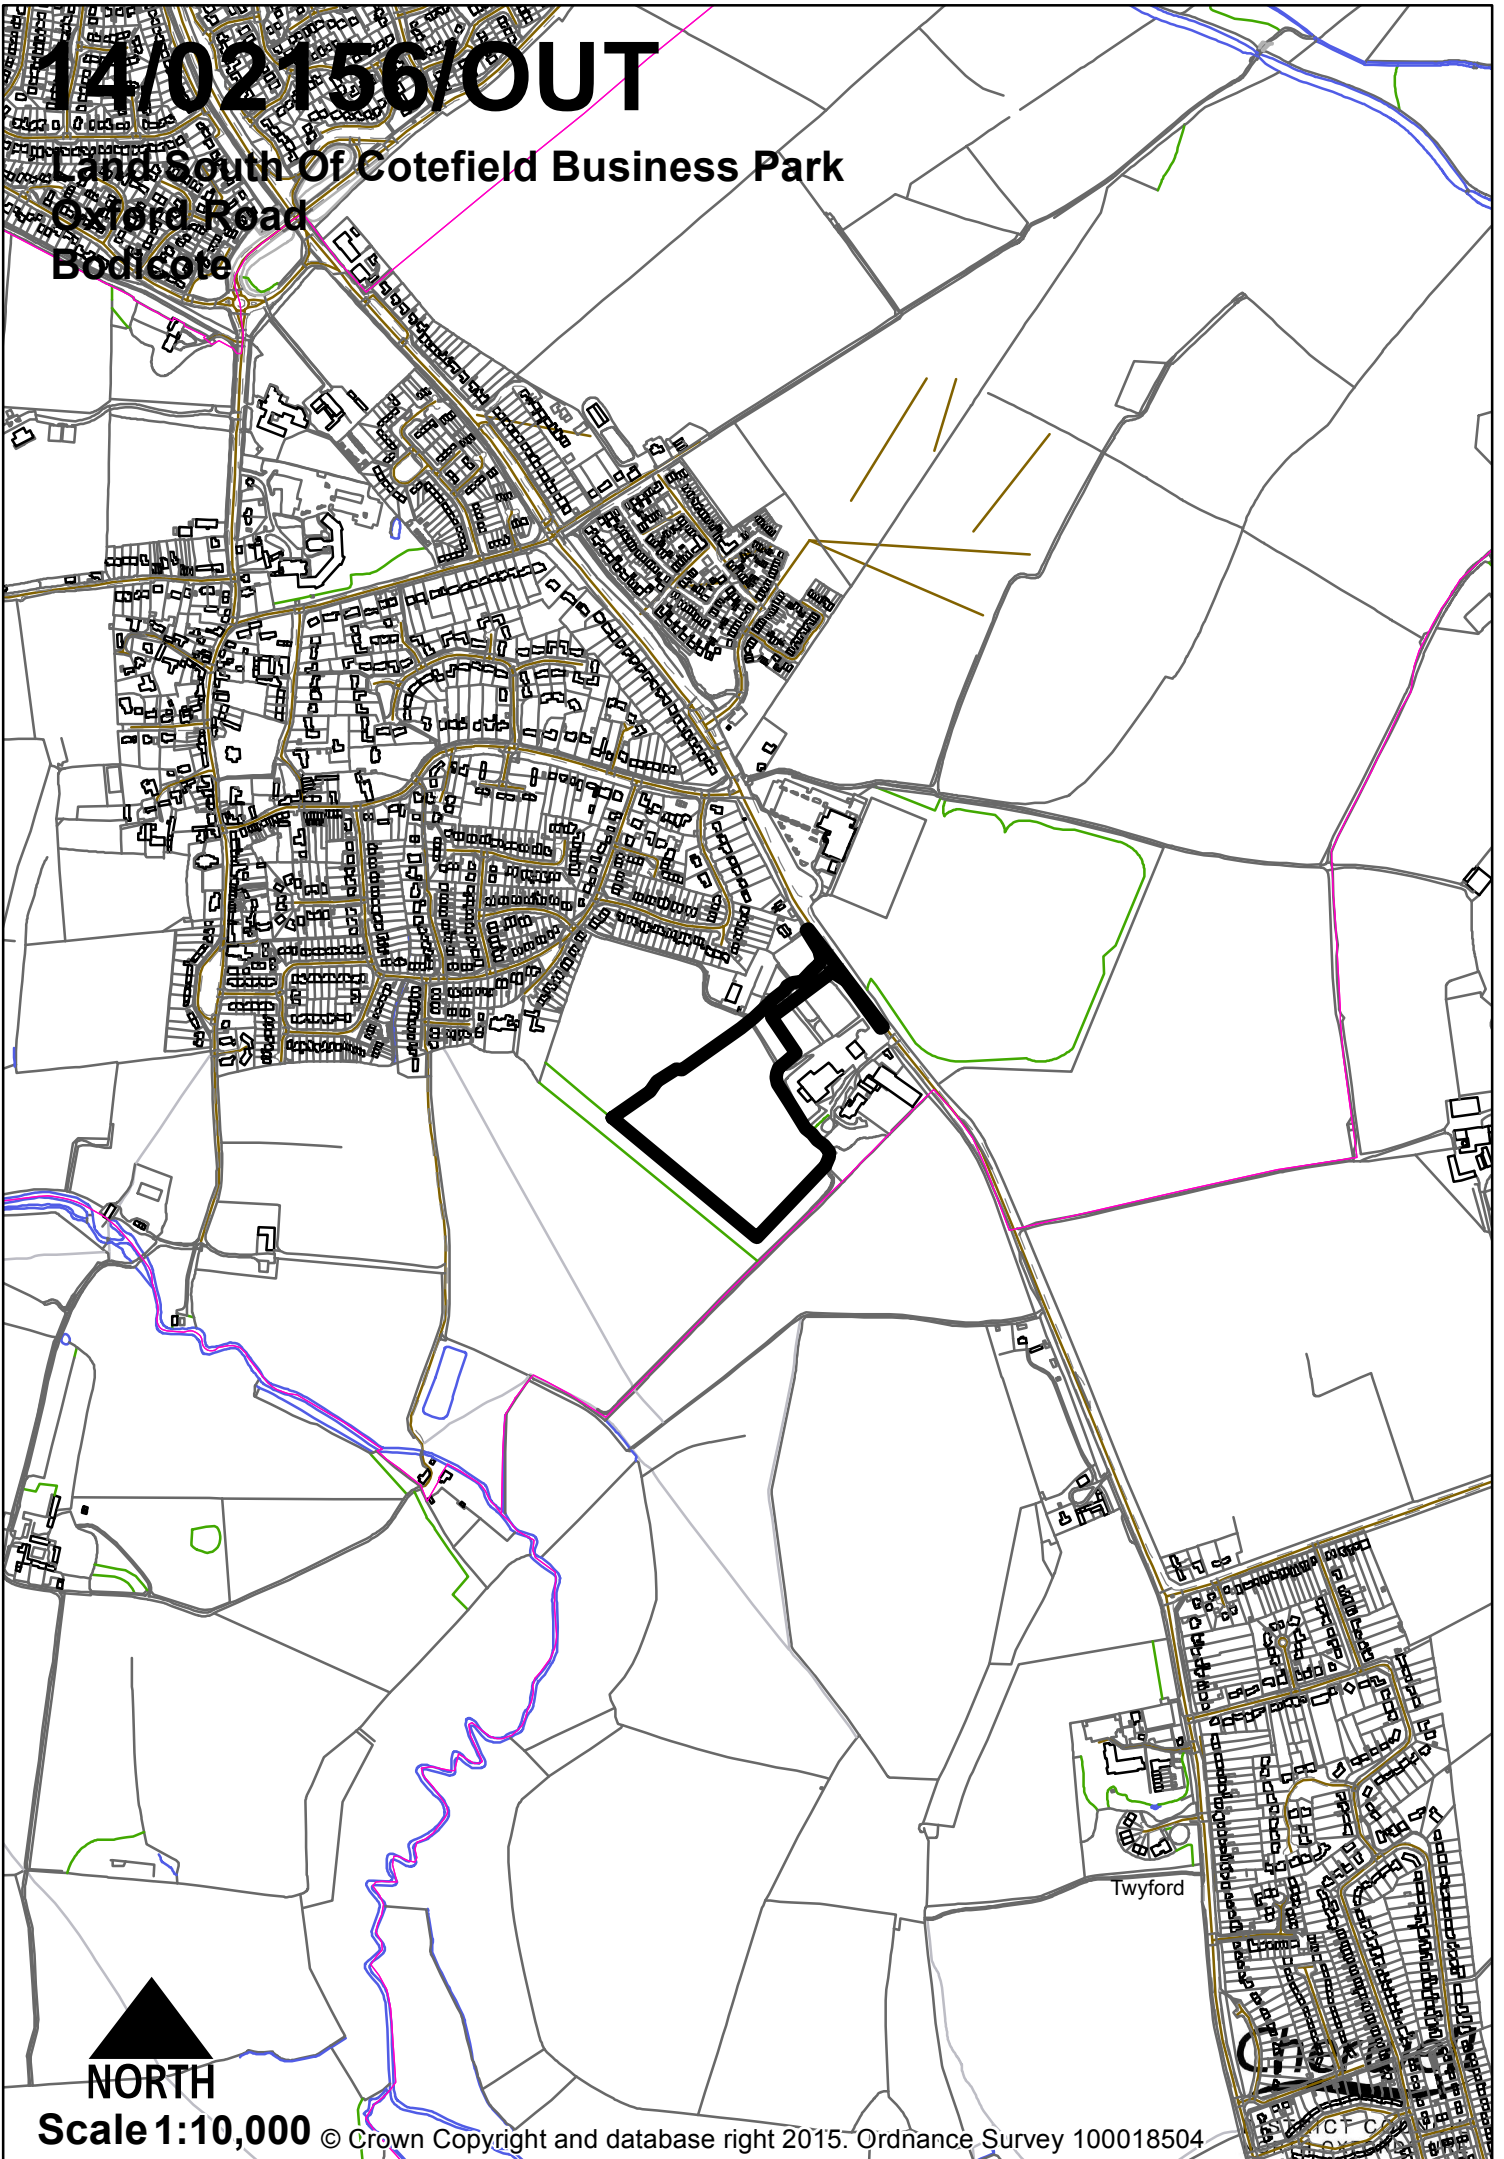

# 14/02156/OUT

Land South Of Cotefield Business Park  
Oxford Road  
Bodicote

**NORTH**

**Scale 1:10,000**

© Crown Copyright and database right 2015. Ordnance Survey 100018504