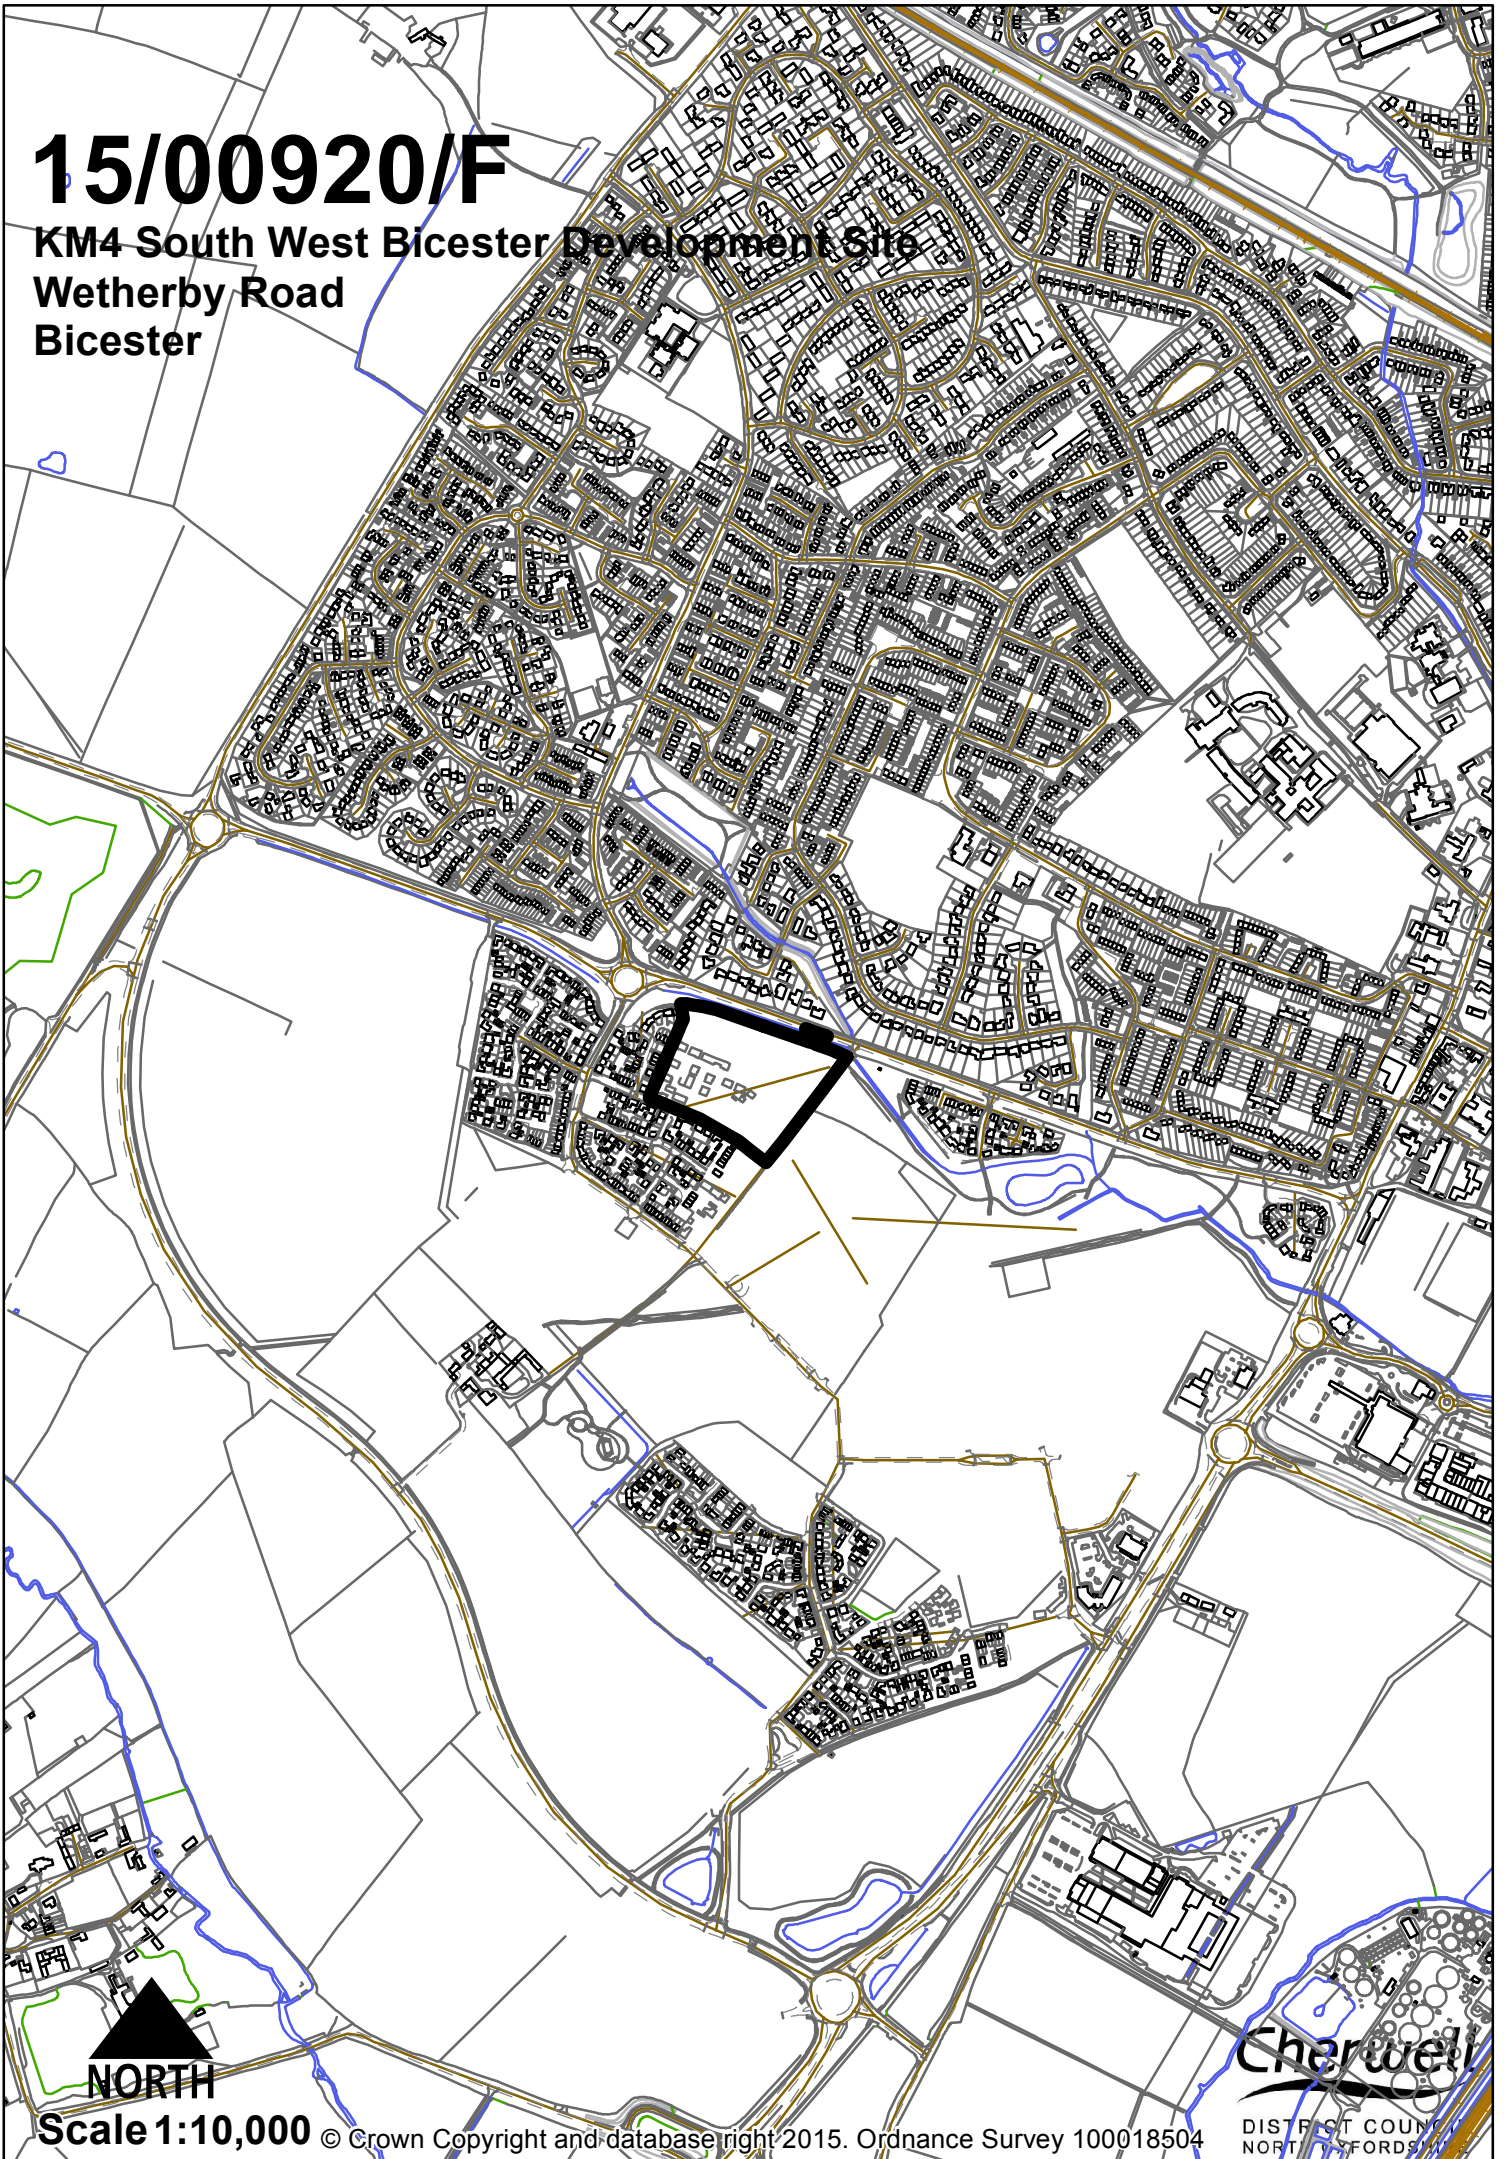

15/00920/F

KM4 South West Bicester Development Site
Wetherby Road
Bicester

Cherwell

DISTRICT COUNCIL
NORTH OXFORDS